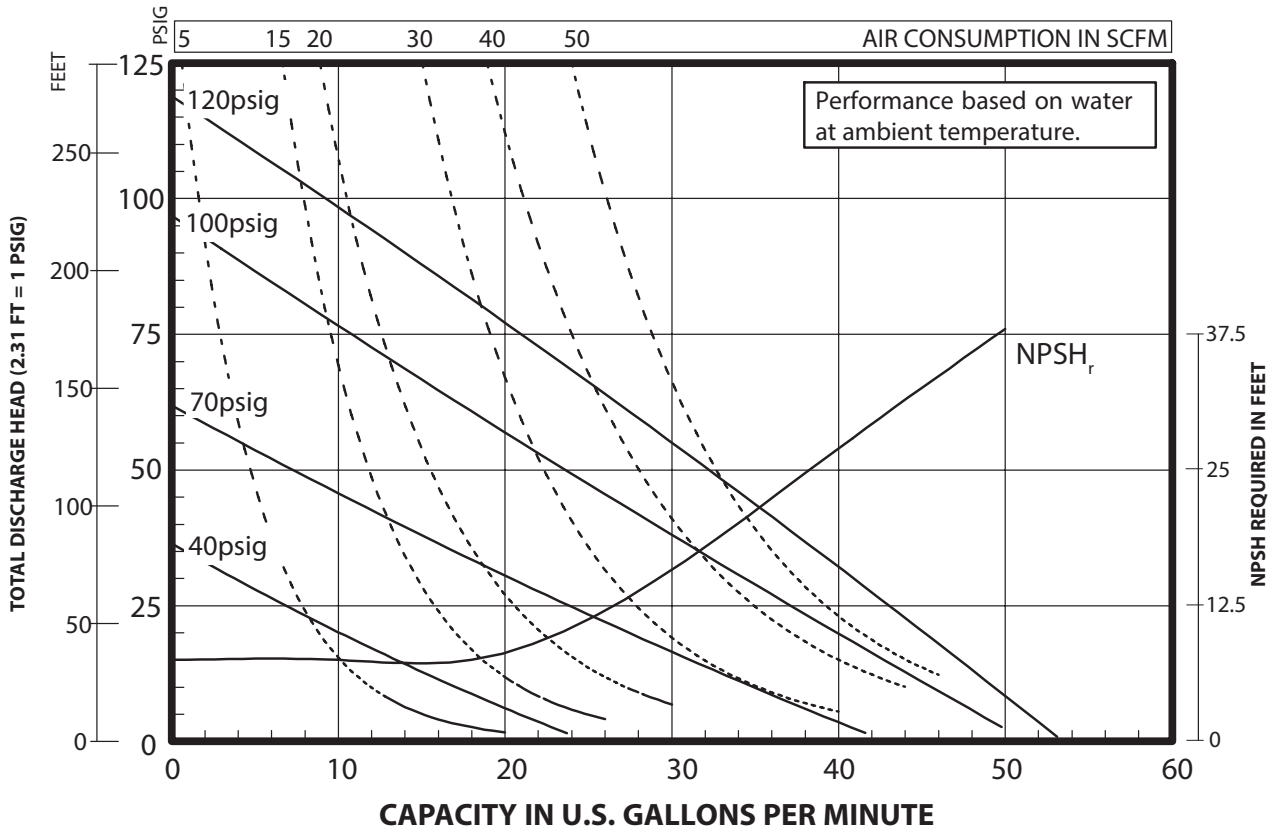

PERFORMANCE CURVES

PX10E-FXS-XXX 1" CONDUCTIVE NON-METALLIC DIAPHRAGM PUMP

NOTE: Performance tested with 95845 Diaphragm Check Valve.

PX10E-FES-XXX-AXXX/ PX10E-FNS-XXX-AXXX

PUMP SUPPLY INCORPORATED