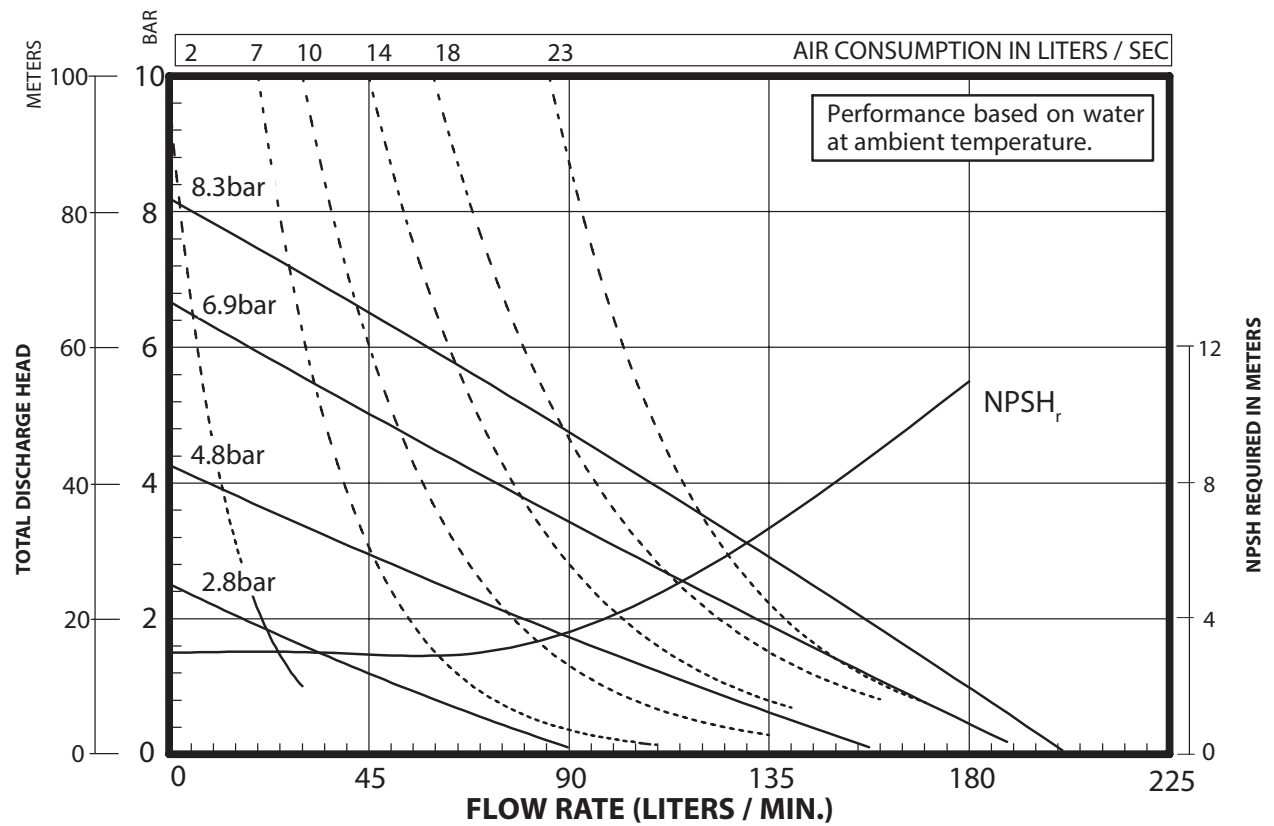

PERFORMANCE CURVES

PX10E-FXS-XXX 1" CONDUCTIVE NON-METALLIC DIAPHRAGM PUMP

NOTE: Performance tested with 95845 Diaphragm Check Valve.

PX10E-FES-XXX-AXXX/ PX10E-FNS-XXX-AXXX

PUMP SUPPLY INCORPORATED