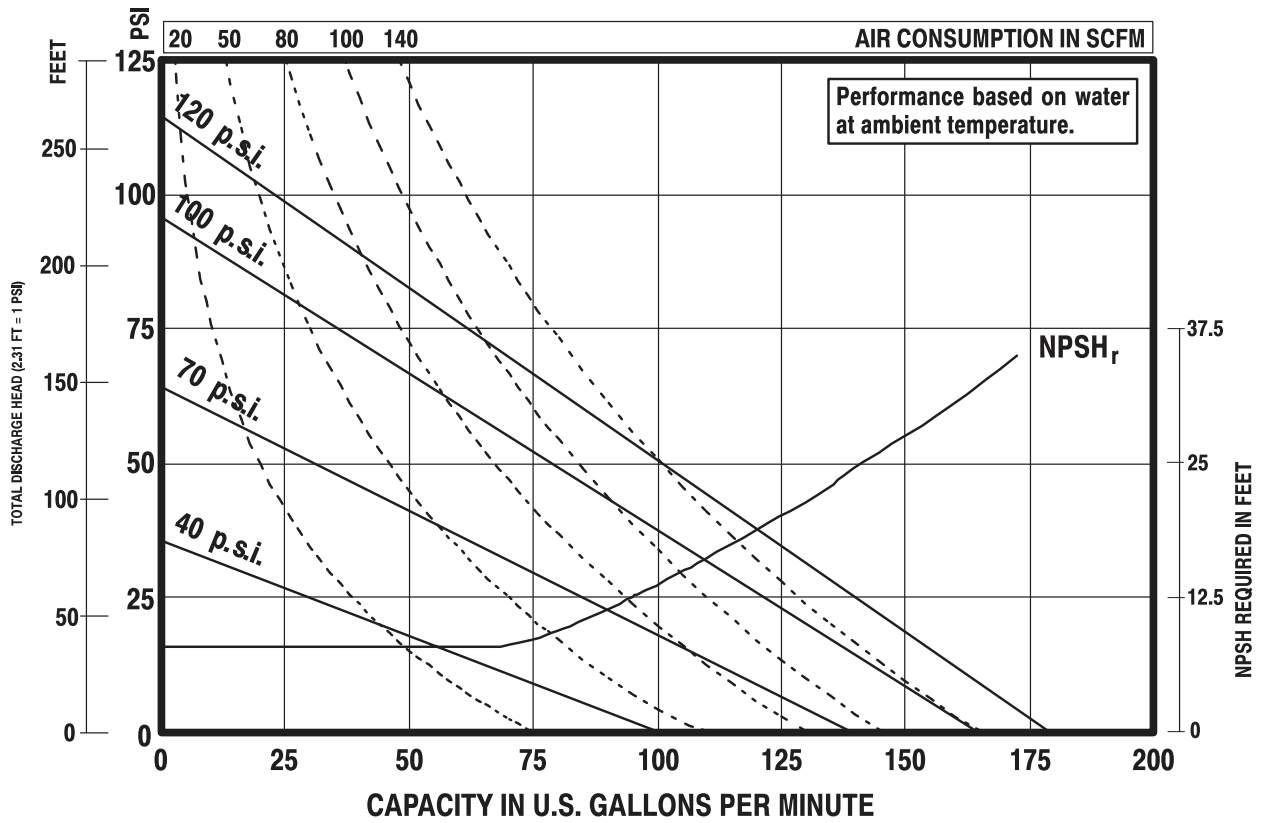

PERFORMANCE CURVES

PD20X-XXX-XXX-B / PE20X-XXX-XXX-B() / PZ20X-XXX-XXX-B 2" METALLIC DIAPHRAGM PUMP

PUMP SUPPLY
INCORPORATED