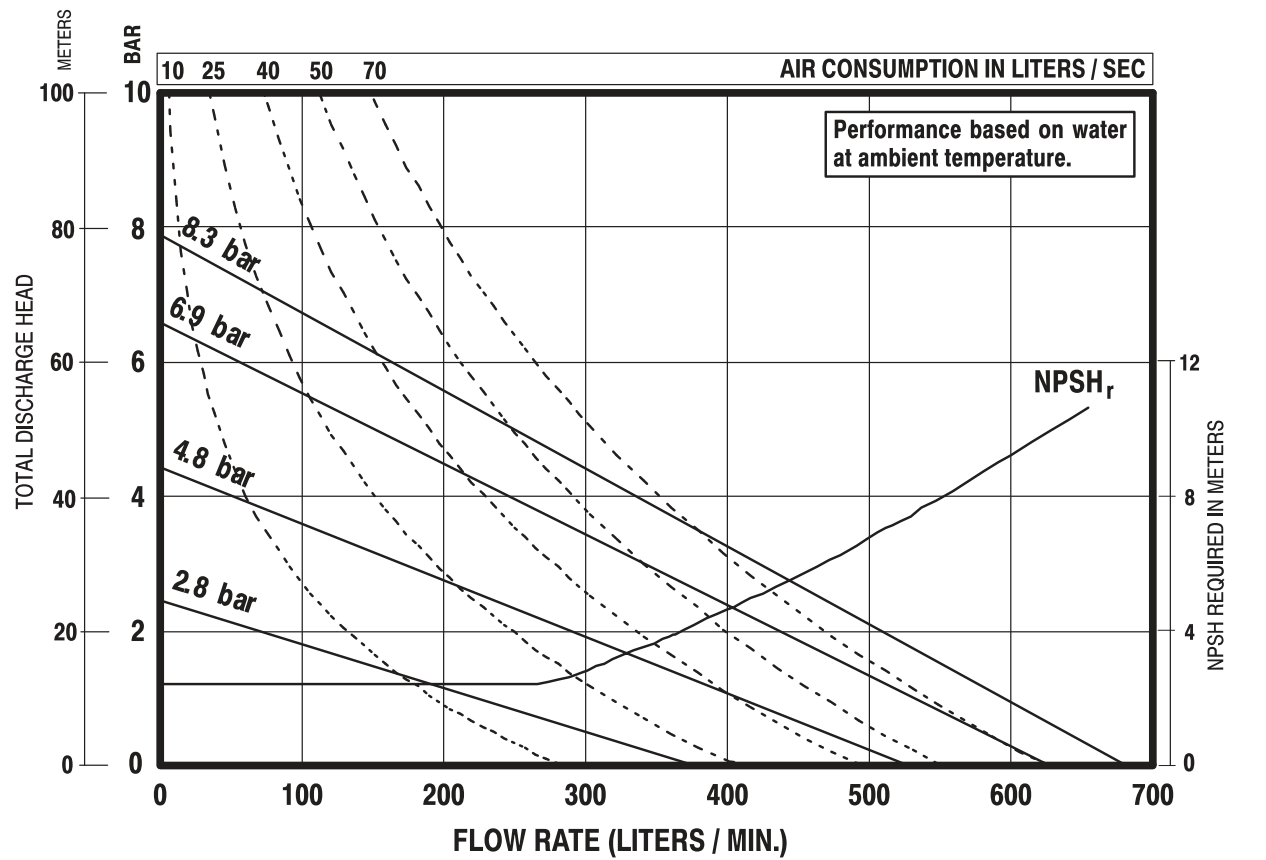

PERFORMANCE CURVES

PD20X-XXX-XXX-B / PE20X-XXX-XXX-B() / PZ20X-XXX-XXX-B 2" METALLIC DIAPHRAGM PUMP

PUMP SUPPLY
INCORPORATED