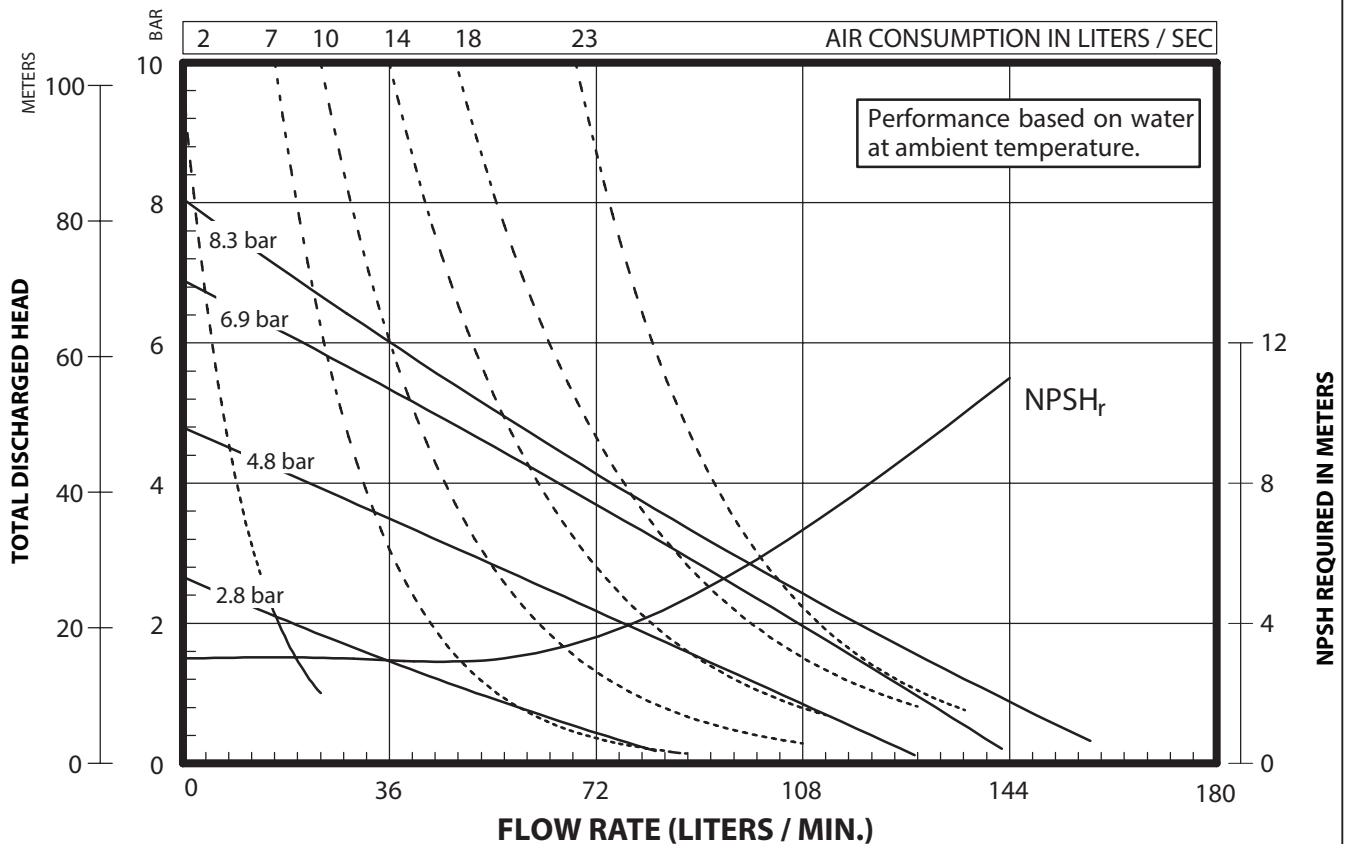

PERFORMANCE CURVES

PE10X-XXX-XXX-XXEX & PE10X-XXX-XXX-XXFX 1" METALLIC DIAPHRAGM PUMP

NOTE: Performance tested with 95845 Diaphragm Check Valve.