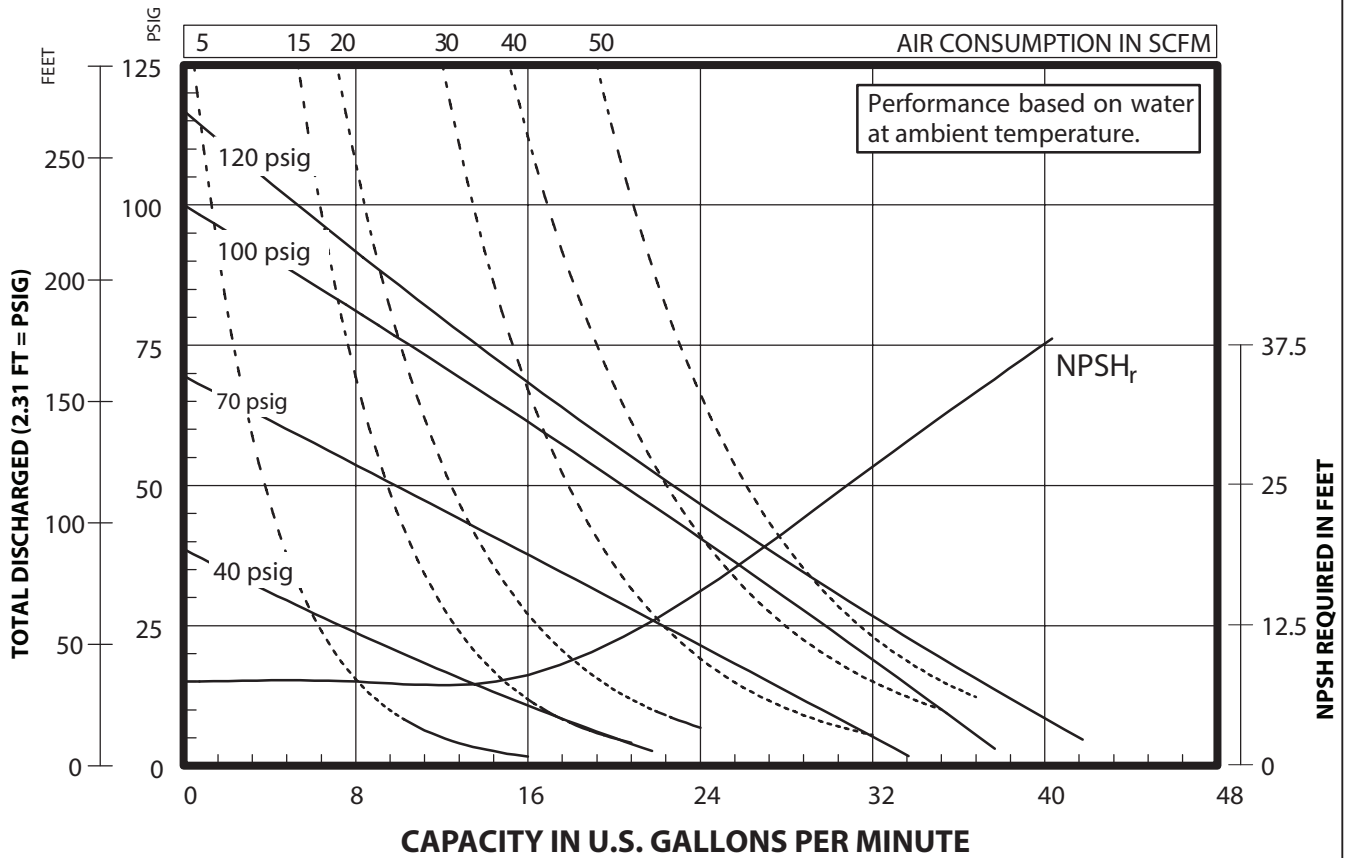

PERFORMANCE CURVES

PE10X-XXX-XXX-XXEX & PE10X-XXX-XXX-XXFX 1" METALLIC DIAPHRAGM PUMP

NOTE: Performance tested with 95845 Diaphragm Check Valve.