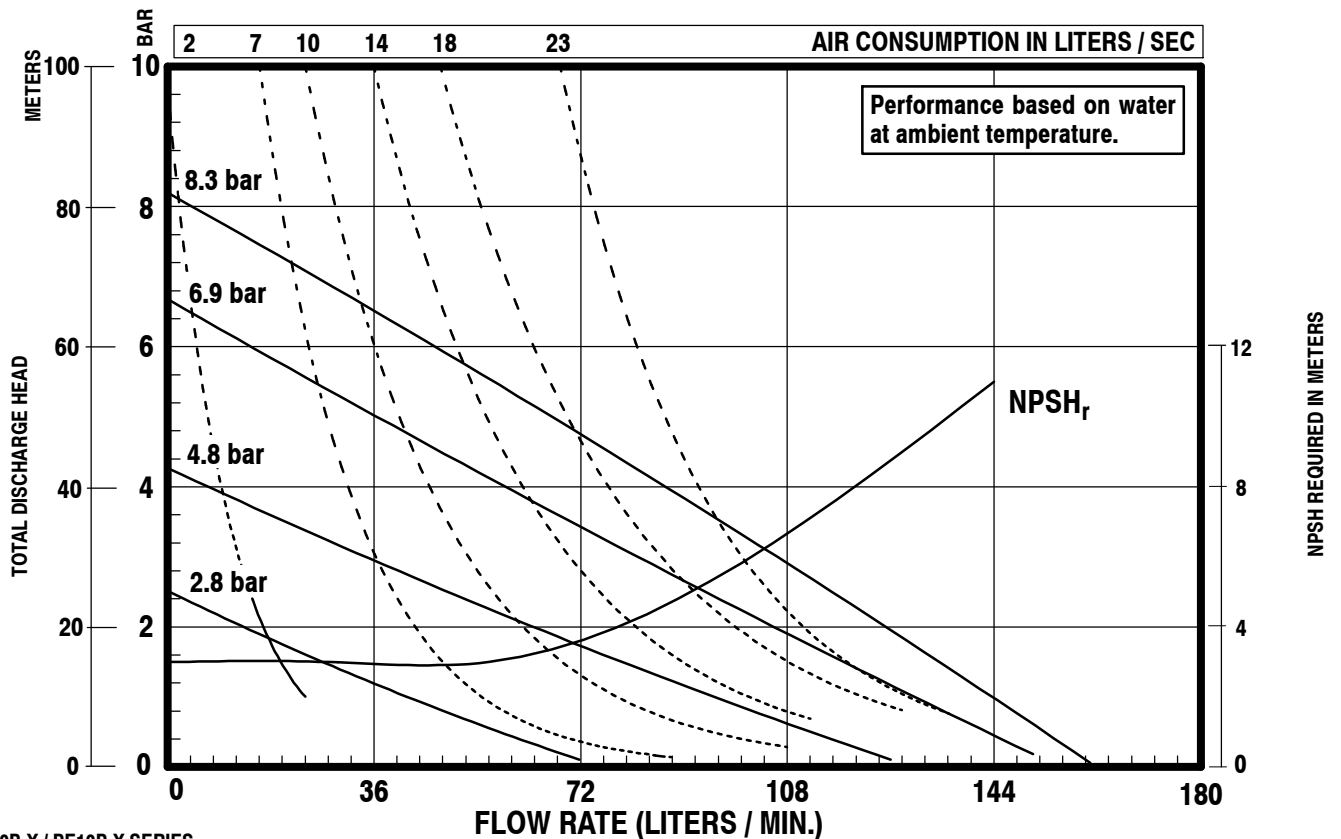

PERFORMANCE CURVES

PX10P-XXS-XXX 1" NON-METALLIC DIAPHRAGM PUMP

NOTE: Performance tested with 95845 Diaphragm Check Valve.

PD10P-X / PE10P-X SERIES

PERFORMANCE CURVES

PE10P-XXS-XXX-XXEX & PE10P-XXS-XXX-XXFX 1" NON-METALLIC DIAPHRAGM PUMP

PD10P-X / PE10P-X SERIES

NOTE: Performance tested with 95845 Diaphragm Check Valve.

Illinois Location:
(847) 841-7867
860 Church Rd Elgin, IL 60120

Minnesota Location:
(651) 758-7867
330 Mill Bay South Suite
Afton, MN 55001