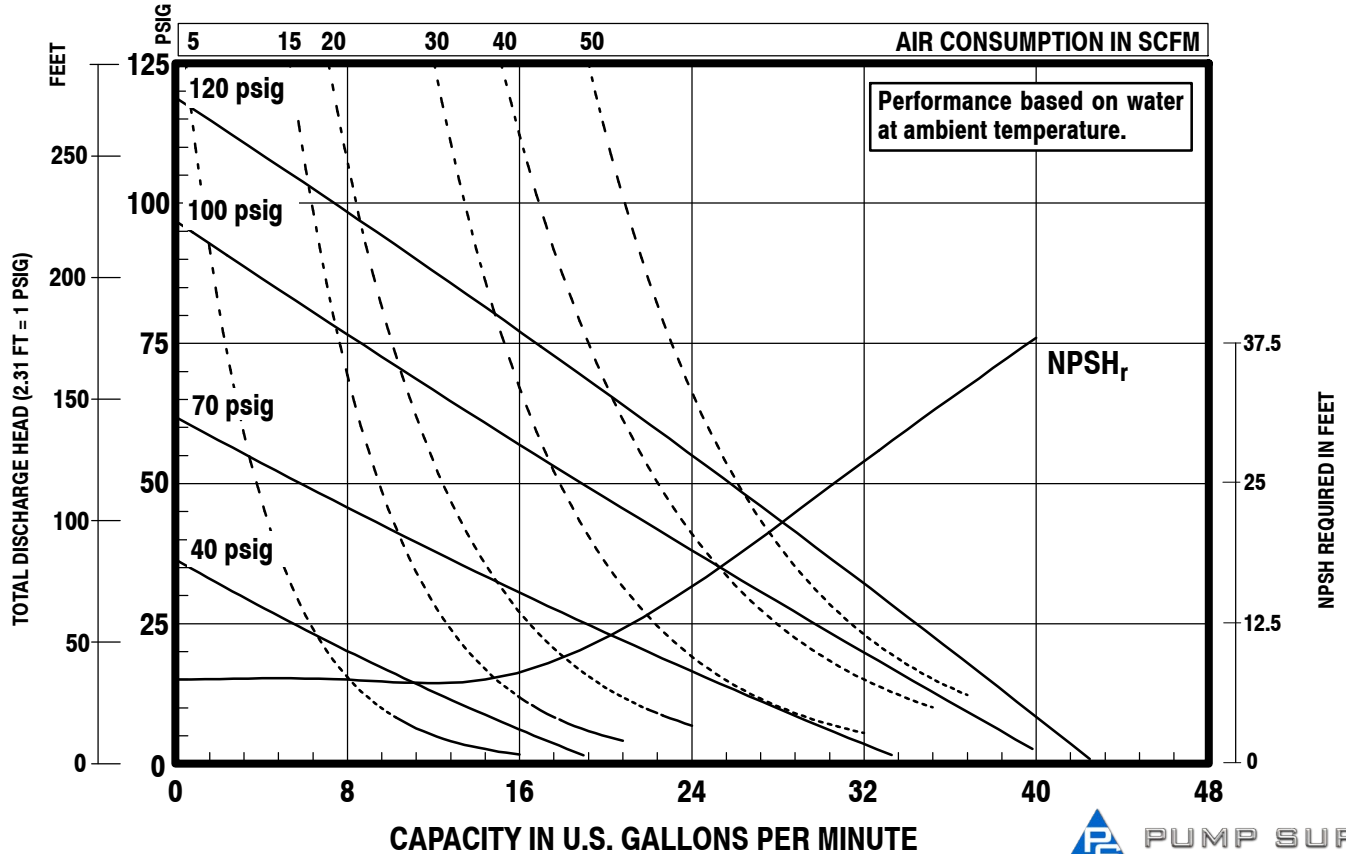

PERFORMANCE CURVES

PX10P-XXS-XXX 1" NON-METALLIC DIAPHRAGM PUMP

NOTE: Performance tested with 95845 Diaphragm Check Valve.

PD10P-X / PE10P-X SERIES

PERFORMANCE CURVES

PE10P-XXS-XXX-XXEX & PE10P-XXS-XXX-XXFX 1" NON-METALLIC DIAPHRAGM PUMP

PD10P-X / PE10P-X SERIES

NOTE: Performance tested with 95845 Diaphragm Check Valve.

Illinois Location:
(847) 841-7867
860 Church Rd Elgin, IL 60120

Minnesota Location:
(651) 758-7867
330 Mill Bay South Suite
Afton, MN 55001