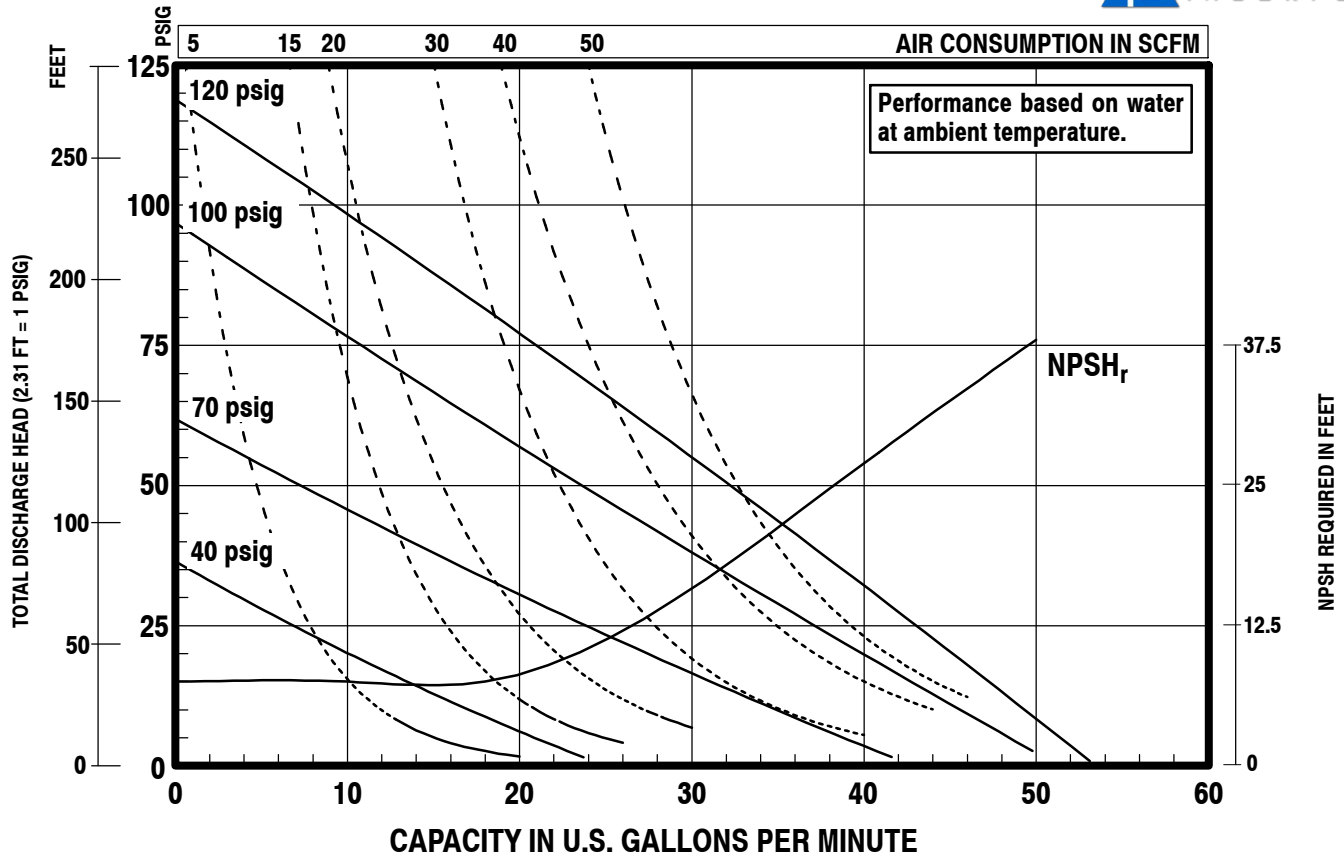

PERFORMANCE CURVES

PX10P-XXS-XXX 1" NON-METALLIC DIAPHRAGM PUMP

NOTE: Performance tested with 95845 Diaphragm Check Valve.

PD10P-X / PE10P-X SERIES

PERFORMANCE CURVES

PE10P-XXS-XXX-XXEX & PE10P-XXS-XXX-XXFX 1" NON-METALLIC DIAPHRAGM PUMP

PD10P-X / PE10P-X SERIES

NOTE: Performance tested with 95845 Diaphragm Check Valve.

Illinois Location:
(847) 841-7867
860 Church Rd Elgin, IL 60120

Minnesota Location:
(651) 758-7867
330 Mill Bay South Suite
Afton, MN 55001