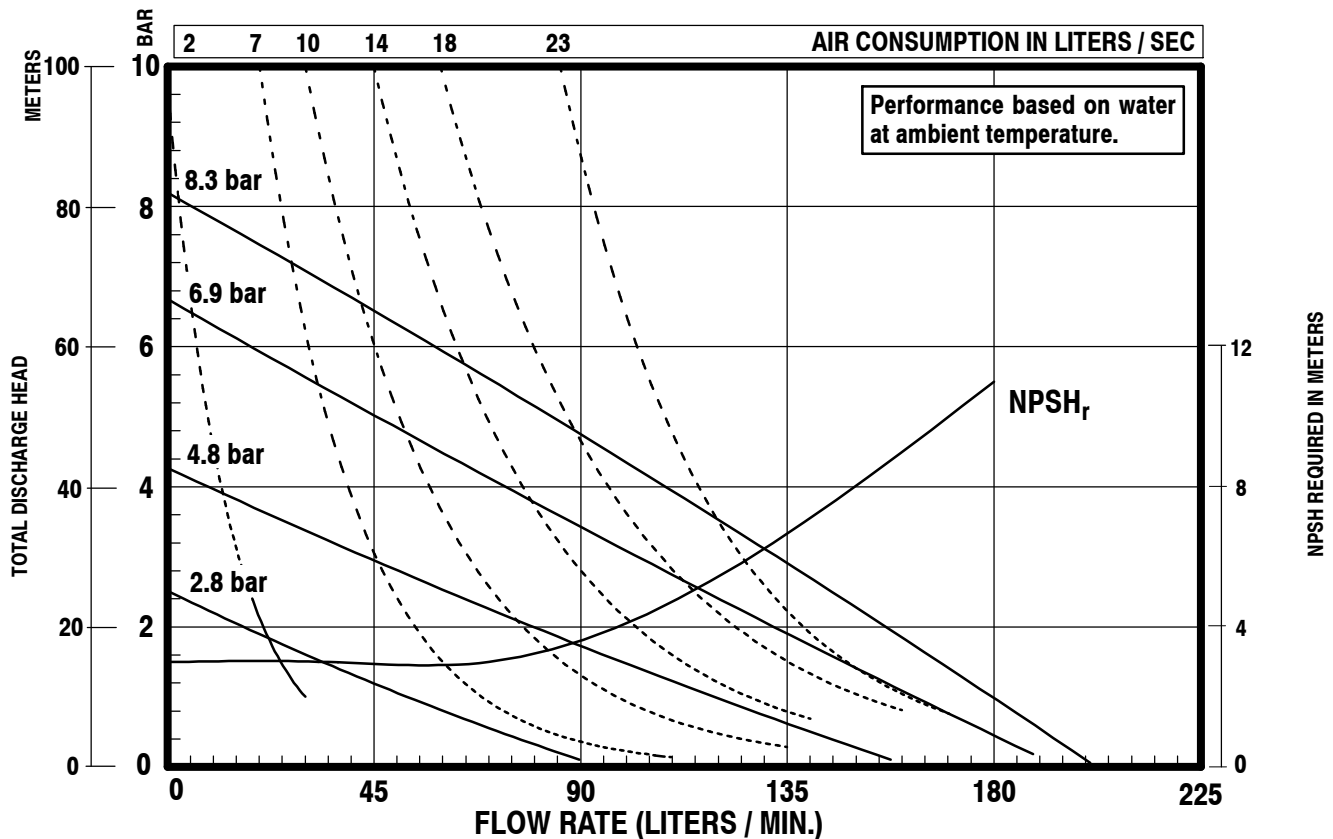

PERFORMANCE CURVES

PX10P-XXS-XXX 1" NON-METALLIC DIAPHRAGM PUMP

NOTE: Performance tested with 95845 Diaphragm Check Valve.

PD10P-X / PE10P-X SERIES

PERFORMANCE CURVES

PE10P-XXS-XXX-XXEX & PE10P-XXS-XXX-XXFX 1" NON-METALLIC DIAPHRAGM PUMP

PD10P-X / PE10P-X SERIES

NOTE: Performance tested with 95845 Diaphragm Check Valve.

Illinois Location:
(847) 841-7867
860 Church Rd Elgin, IL 60120

Minnesota Location:
(651) 758-7867
330 Mill Bay South Suite
Afton, MN 55001