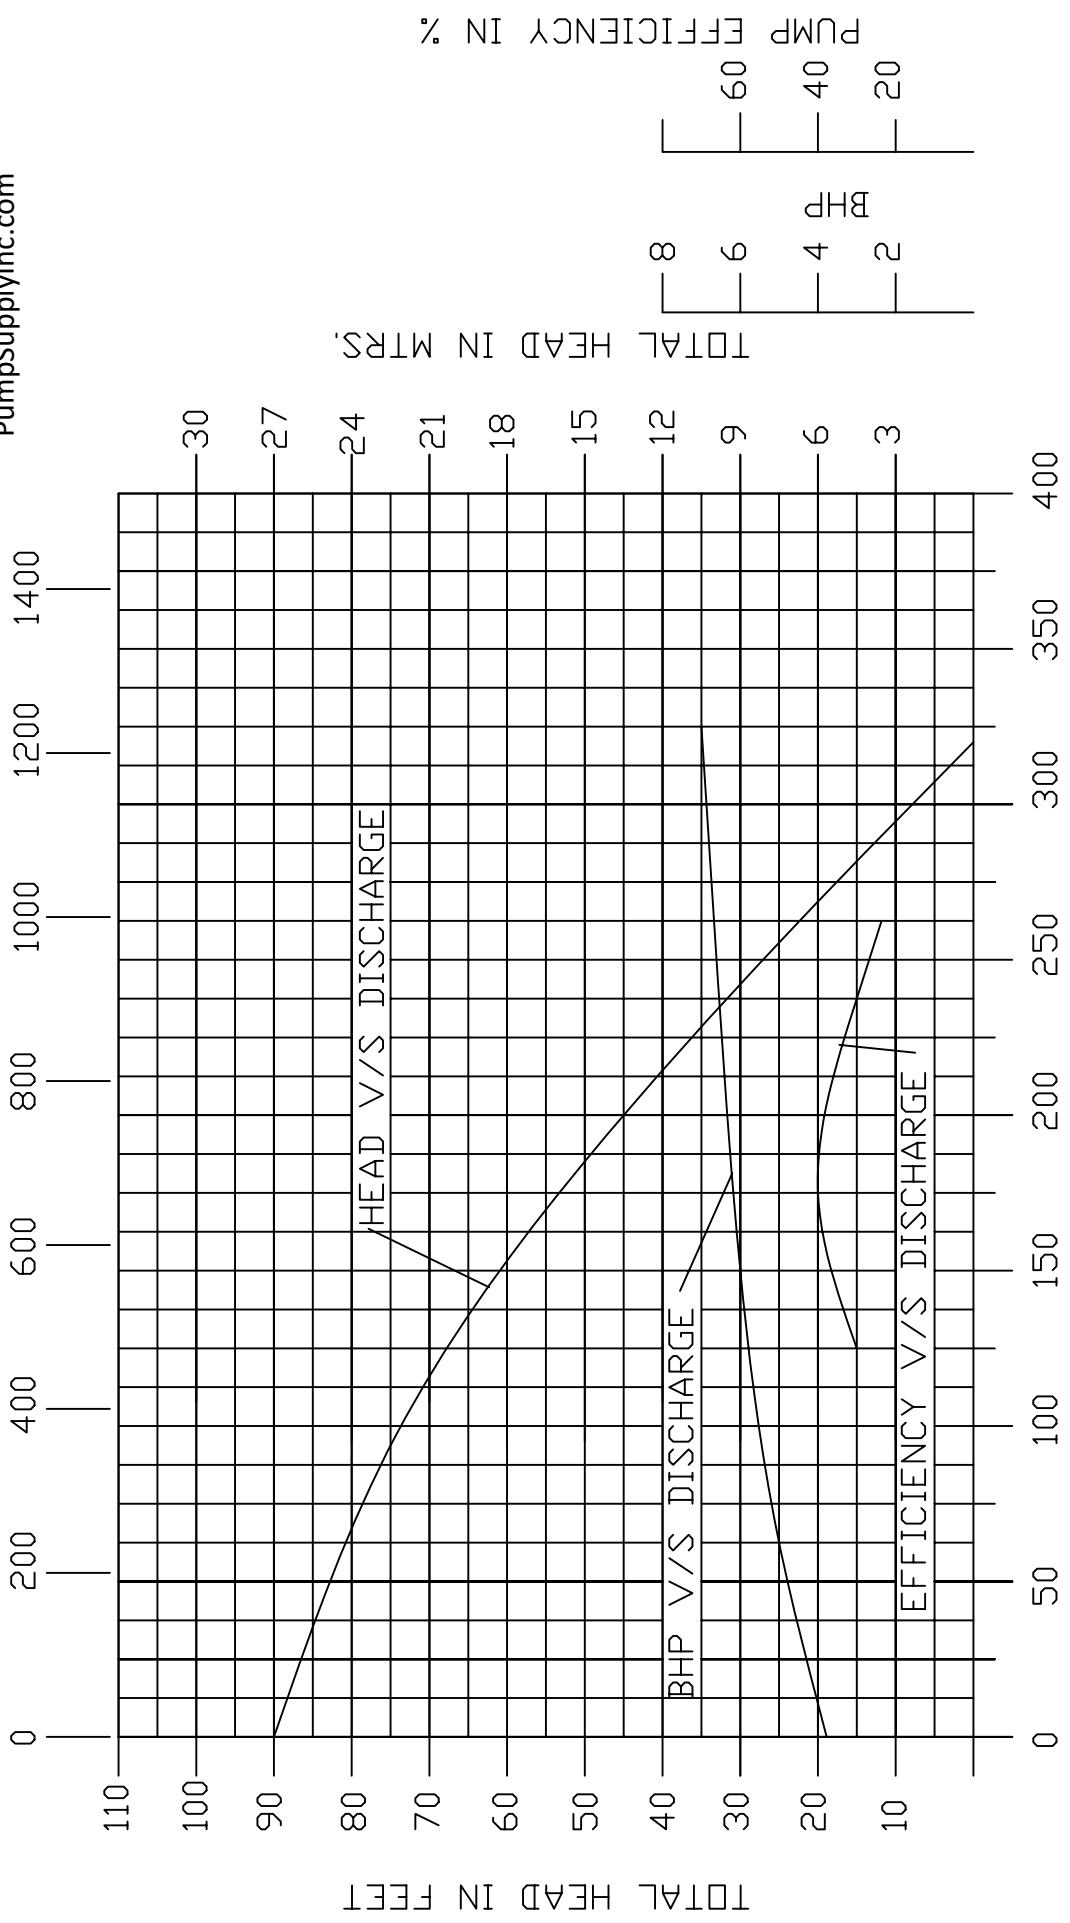

MODEL: NC 08 (50/60 Hz)

Illinois Location:

(847) 841-7867

860 Church Rd Elgin, IL 60123

Minnesota Location:

(651) 758-7867

330 Mill Bay South Suite 1511 Afton, MN 55001

PumpSupplyInc.com

DISCHARGE IN LPM

DISCHARGE IN US GPM