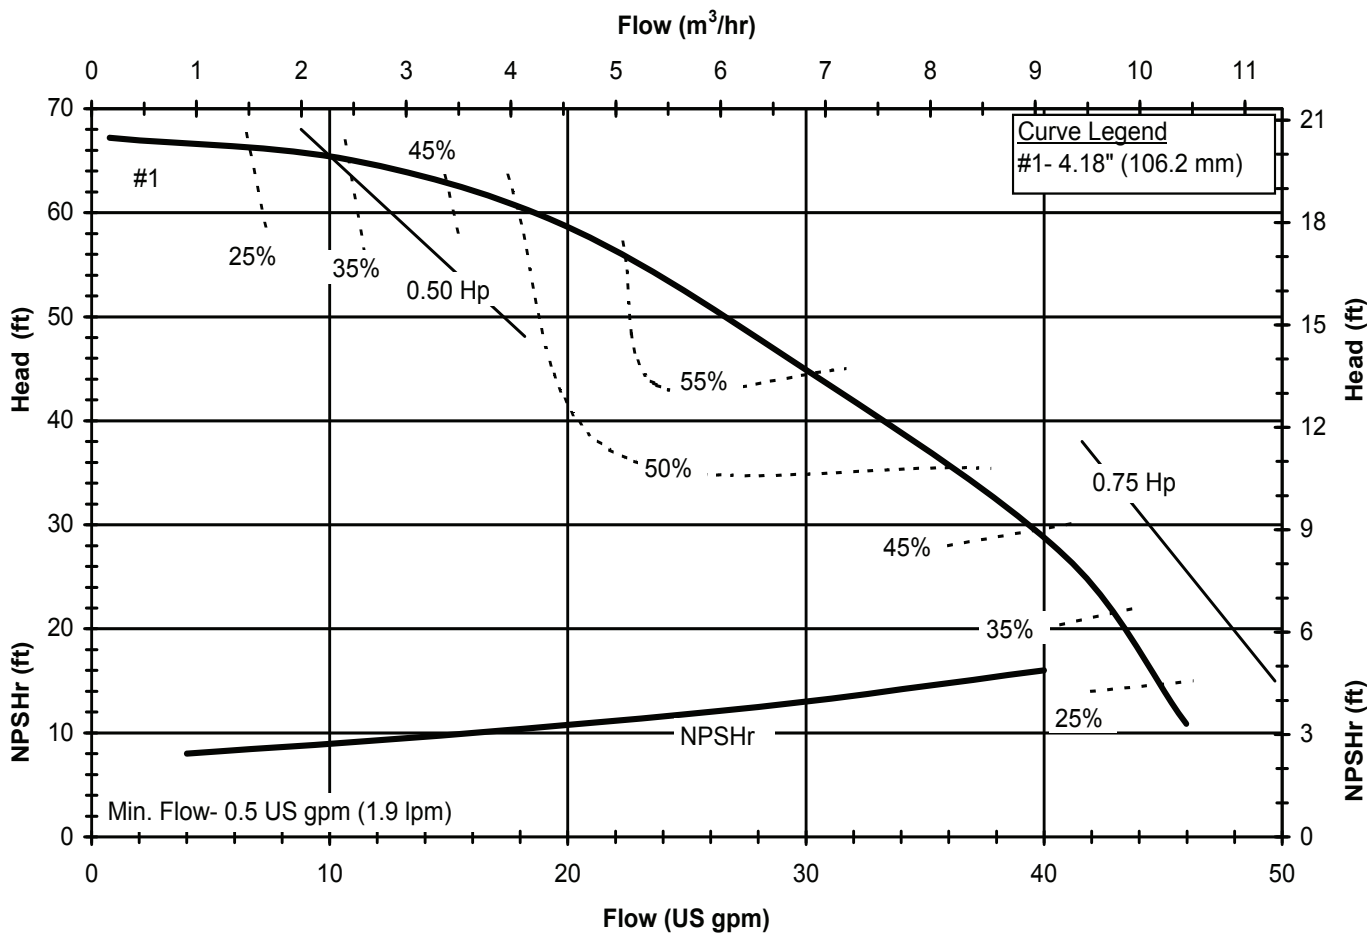

# PUMP SUPPLY INCORPORATED

Model DB9  
3450 rpm, 60 Hz  
Suction: 1" FNPT  
Discharge: 1" MNPT

**Illinois Location:**  
(847) 841-7867  
860 Church Rd Elgin, IL 61120

**Minnesota Location:**  
(651) 758-7867  
330 Mill Bay South Suite  
Afton, MN 55001

# PUMP SUPPLY INCORPORATED

Model DB9  
1725 rpm, 60 Hz  
Suction: 1" FNPT  
Discharge: 1" MNPT

**Illinois Location:**  
(847) 841-7867  
860 Church Rd Elgin, IL 60120

**Minnesota Location:**  
(651) 758-7867  
330 Mill Bay South Suite :  
Afton, MN 55001