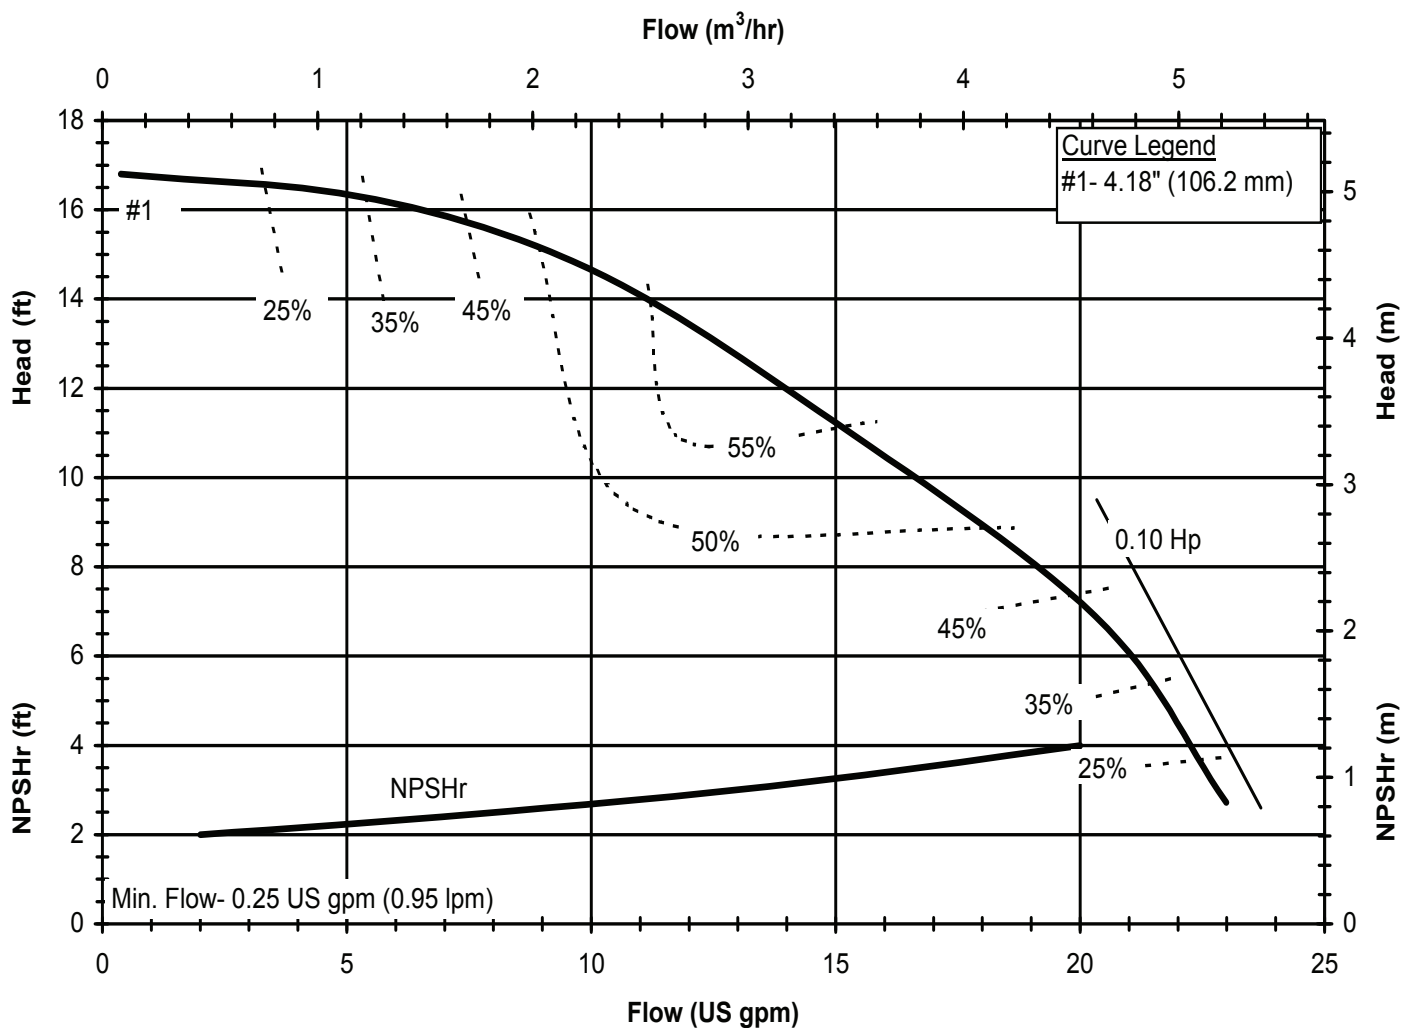

PUMP SUPPLY INCORPORATED

Model DB9
1725 rpm, 60 Hz
Suction: 1" FNPT
Discharge: 1" MNPT

Illinois Location:
(847) 841-7867
860 Church Rd Elgin, IL 60120

Minnesota Location:
(651) 758-7867
330 Mill Bay South Suite :
Afton, MN 55001

PumpSupplyInc.com

DB960
6027 REV 1