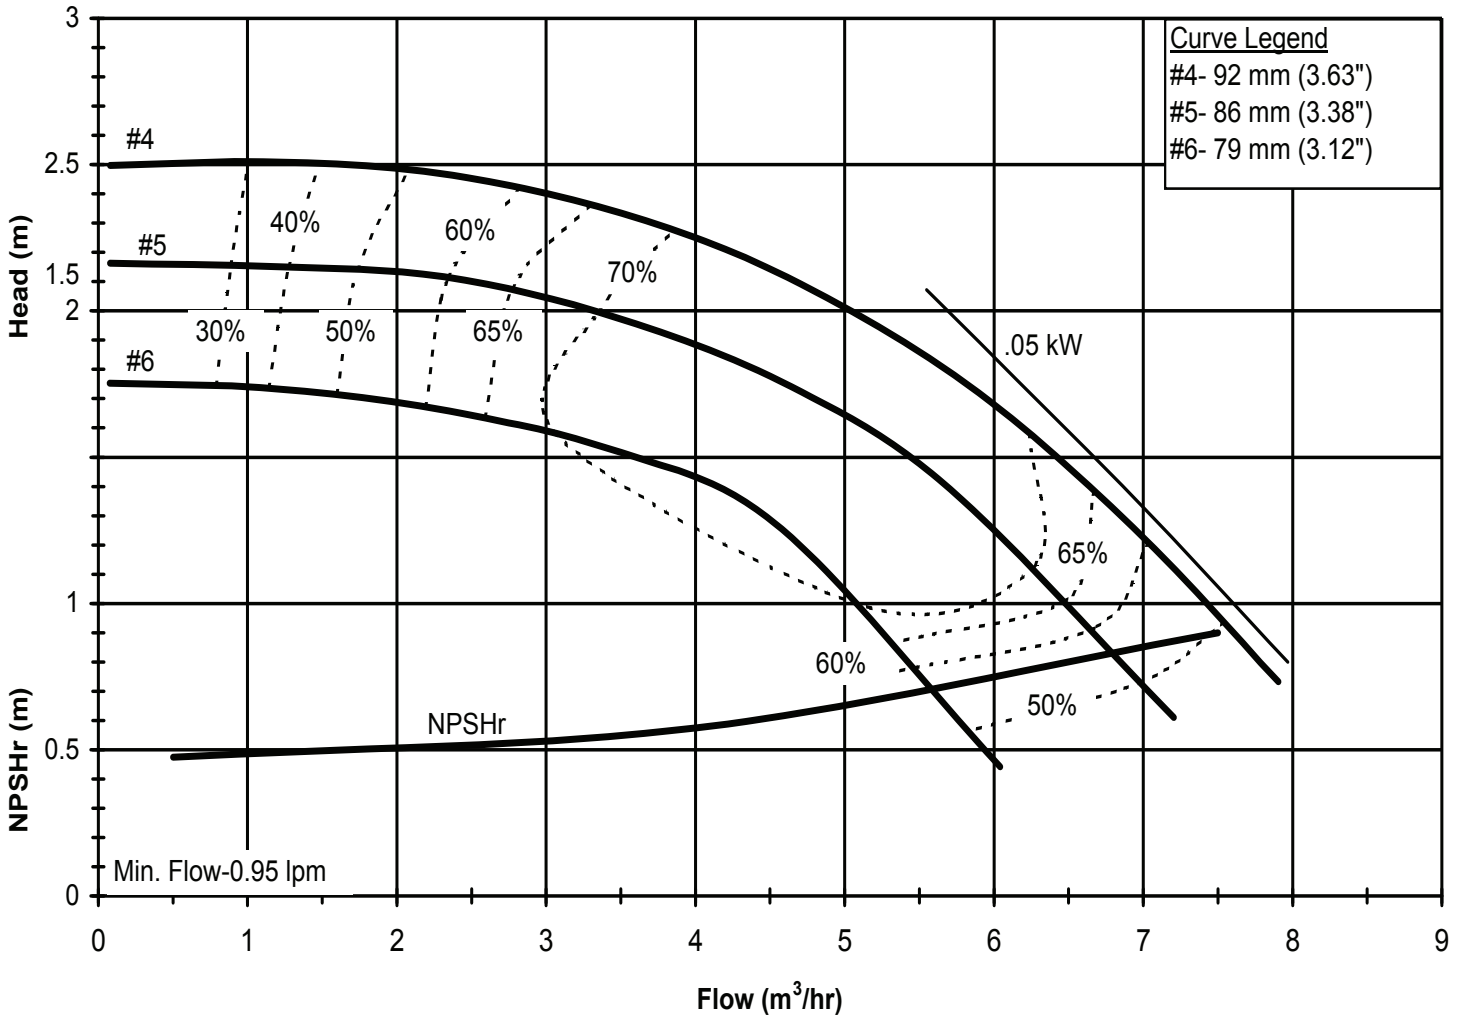

Model DB7
 1450 rpm, 50 Hz
 Suction: 1 1/2" FNPT
 Discharge: 1 1/2" MNPT

D
 DE

PUMP SUPPLY
 INCORPORATED

DB750
 6022 REV 0