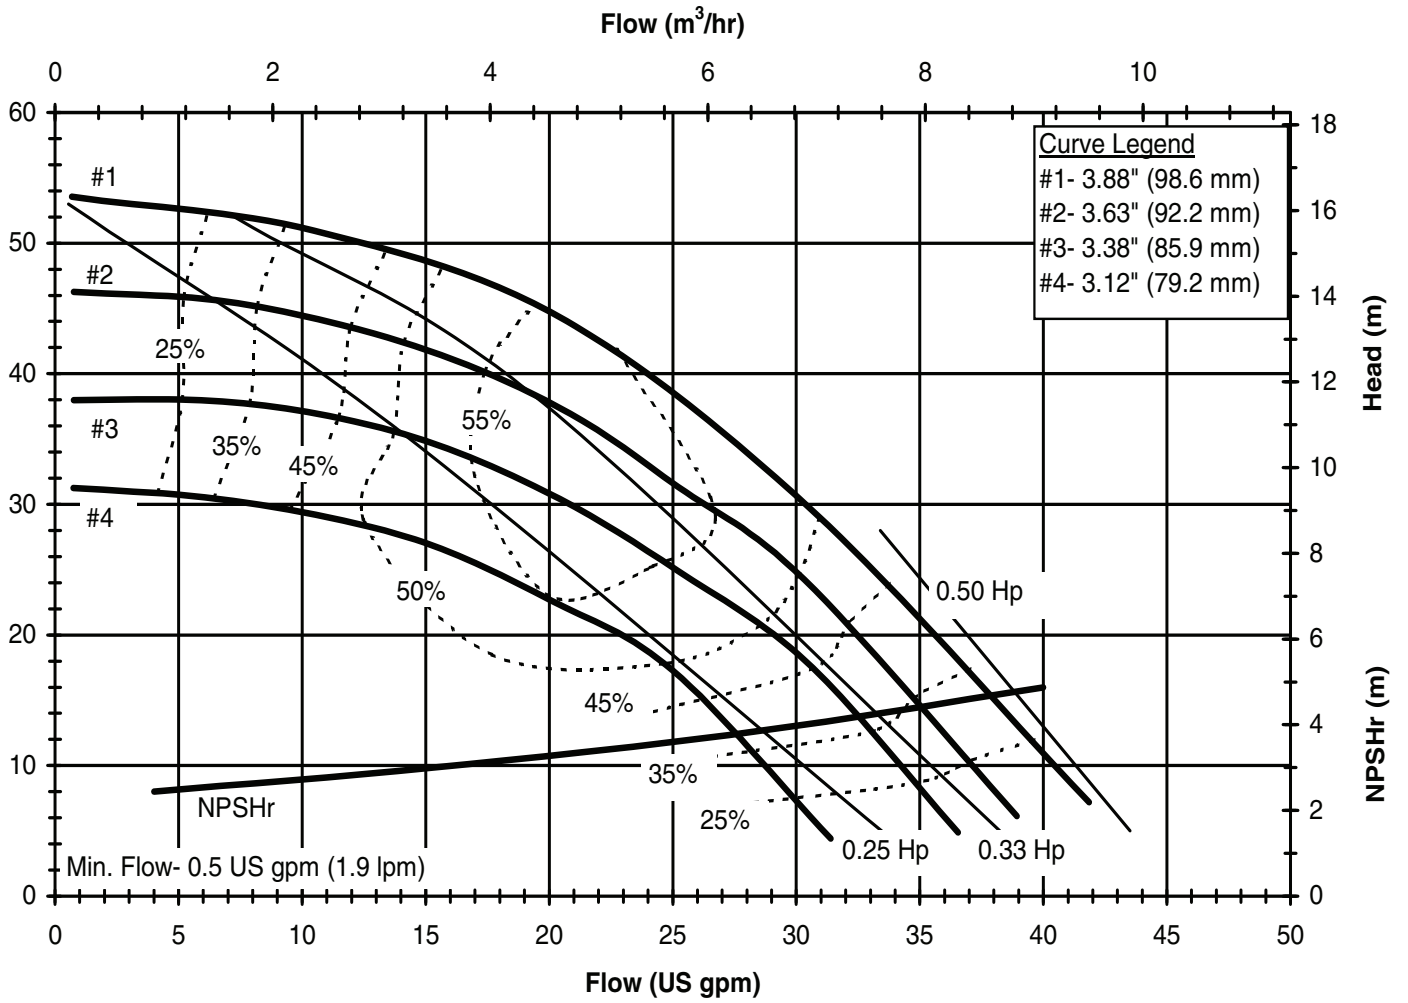

Model DB6H
 3450 rpm, 60 Hz
 Suction: 1" FNPT
 Discharge: 1" MNPT

DB6H60
 6023 REV 1

Model DB6H
 1725 rpm, 60 Hz
 Suction: 1" FNPT
 Discharge: 1" MNPT

DB6H60
 6023 REV 1

Model DB6H
 2900 rpm, 50 Hz
 Suction: 1" FNPT
 Discharge: 1" MNPT

DB6H50
 6024 REV0

Model DB6H
 1450 rpm, 50 Hz
 Suction: 1" FNPT
 Discharge: 1" MNPT

DB6H50
 6024 REV0