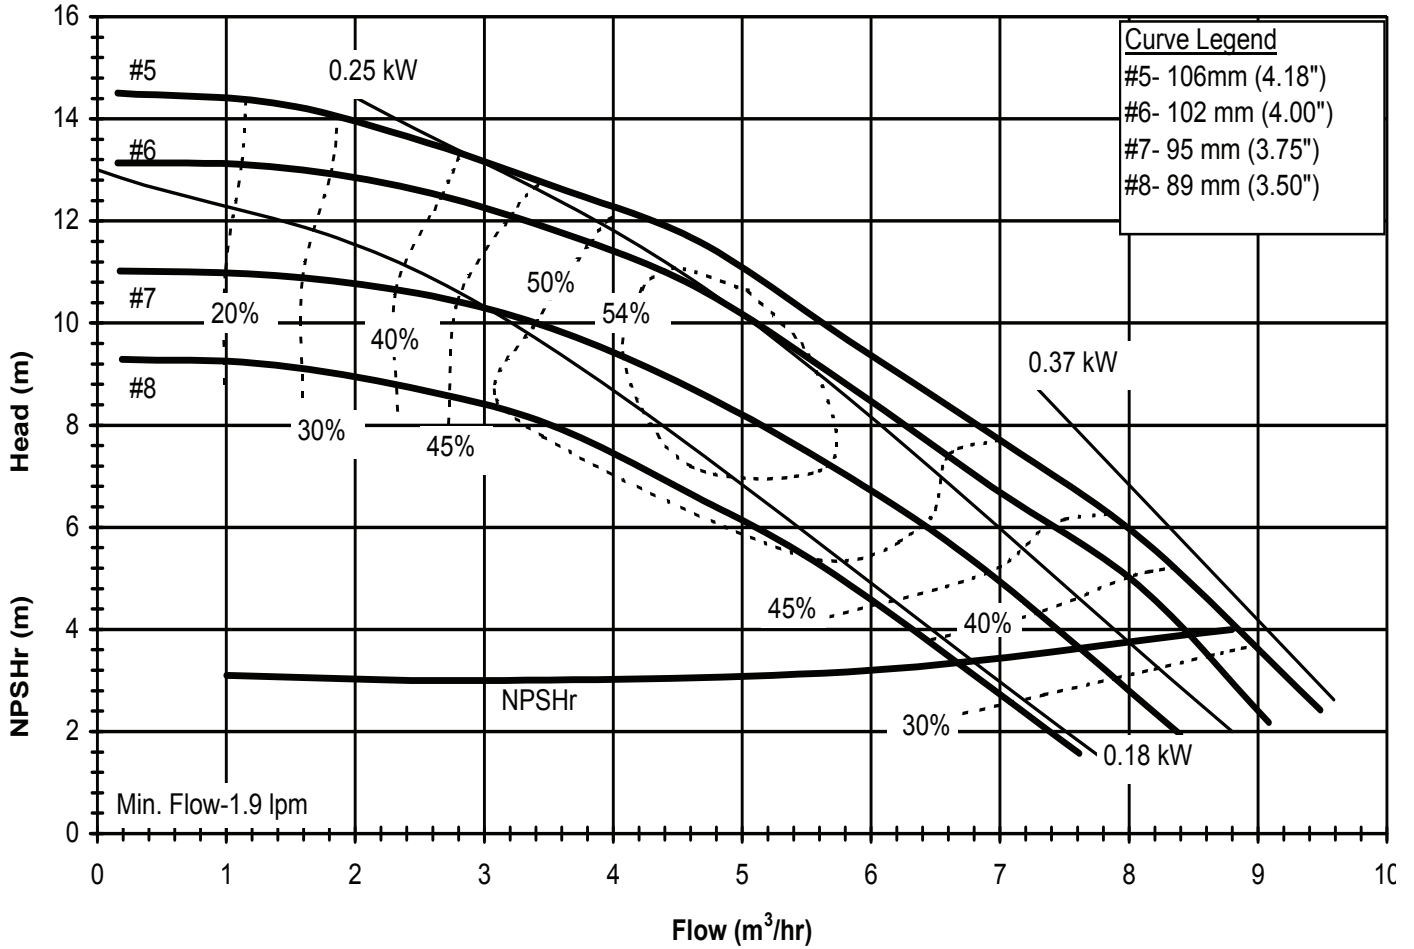

Model DB6H
 3450 rpm, 60 Hz
 Suction: 1" FNPT
 Discharge: 1" MNPT

DB6H60
 6023 REV 1

Model DB6H
 1725 rpm, 60 Hz
 Suction: 1" FNPT
 Discharge: 1" MNPT

DB6H60
 6023 REV 1

Model DB6H
 2900 rpm, 50 Hz
 Suction: 1" FNPT
 Discharge: 1" MNPT

DB6H50
 6024 REV0

Model DB6H
 1450 rpm, 50 Hz
 Suction: 1" FNPT
 Discharge: 1" MNPT

DB6H50
 6024 REV0