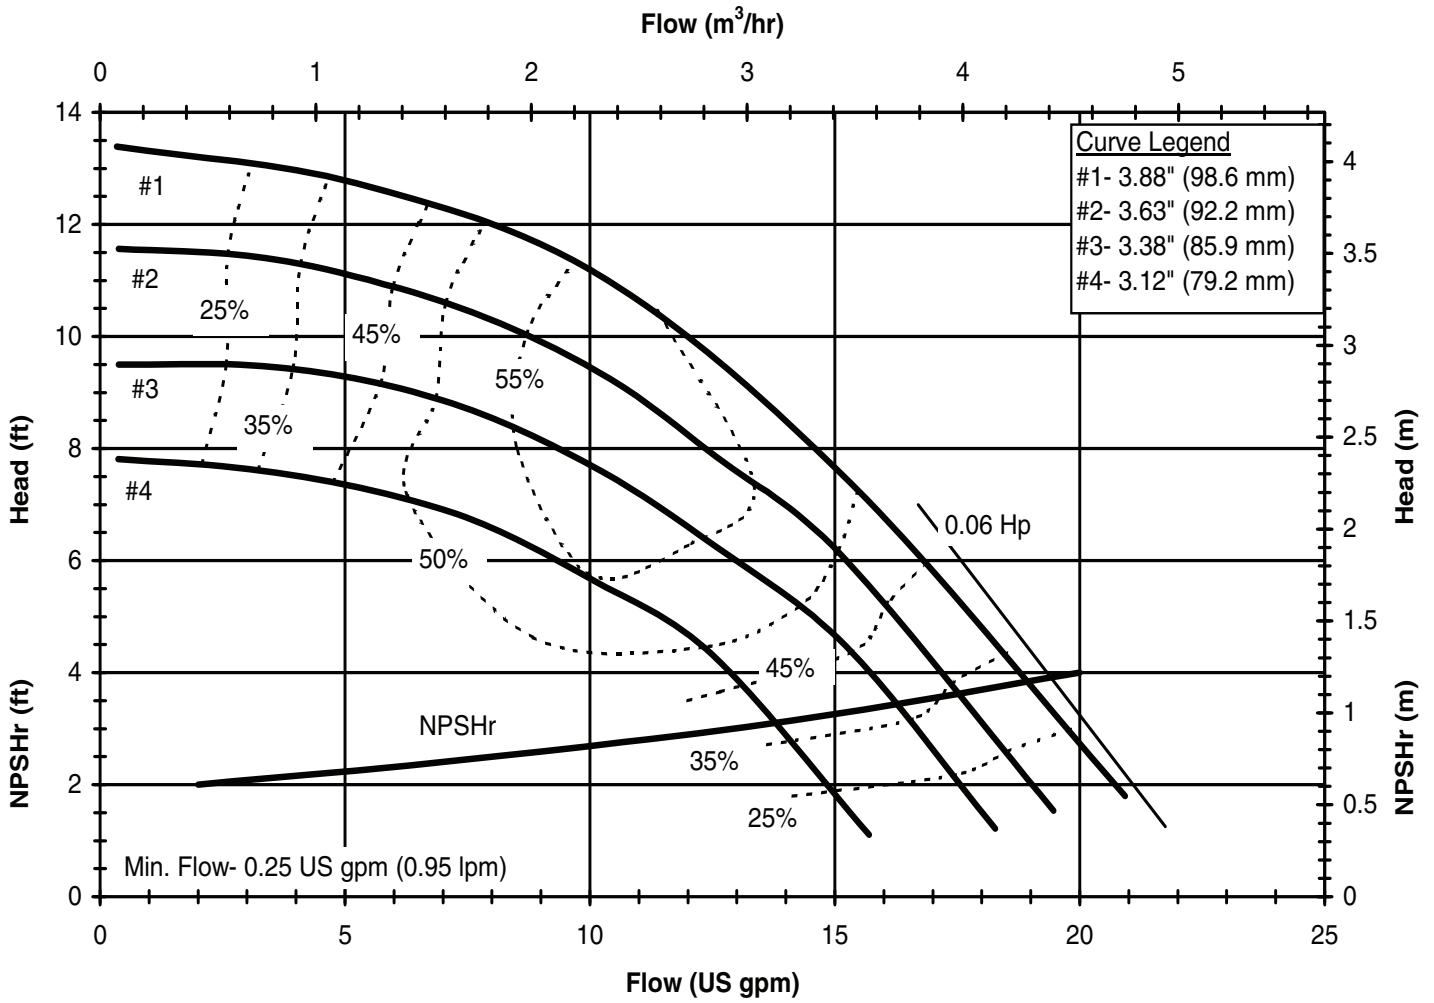

Model DB6H
 3450 rpm, 60 Hz
 Suction: 1" FNPT
 Discharge: 1" MNPT

DB6H60
 6023 REV 1

Model DB6H
 1725 rpm, 60 Hz
 Suction: 1" FNPT
 Discharge: 1" MNPT

DB6H60
 6023 REV 1

Model DB6H
 2900 rpm, 50 Hz
 Suction: 1" FNPT
 Discharge: 1" MNPT

DB6H50
 6024 REV0

Model DB6H
 1450 rpm, 50 Hz
 Suction: 1" FNPT
 Discharge: 1" MNPT

DB6H50
 6024 REV0