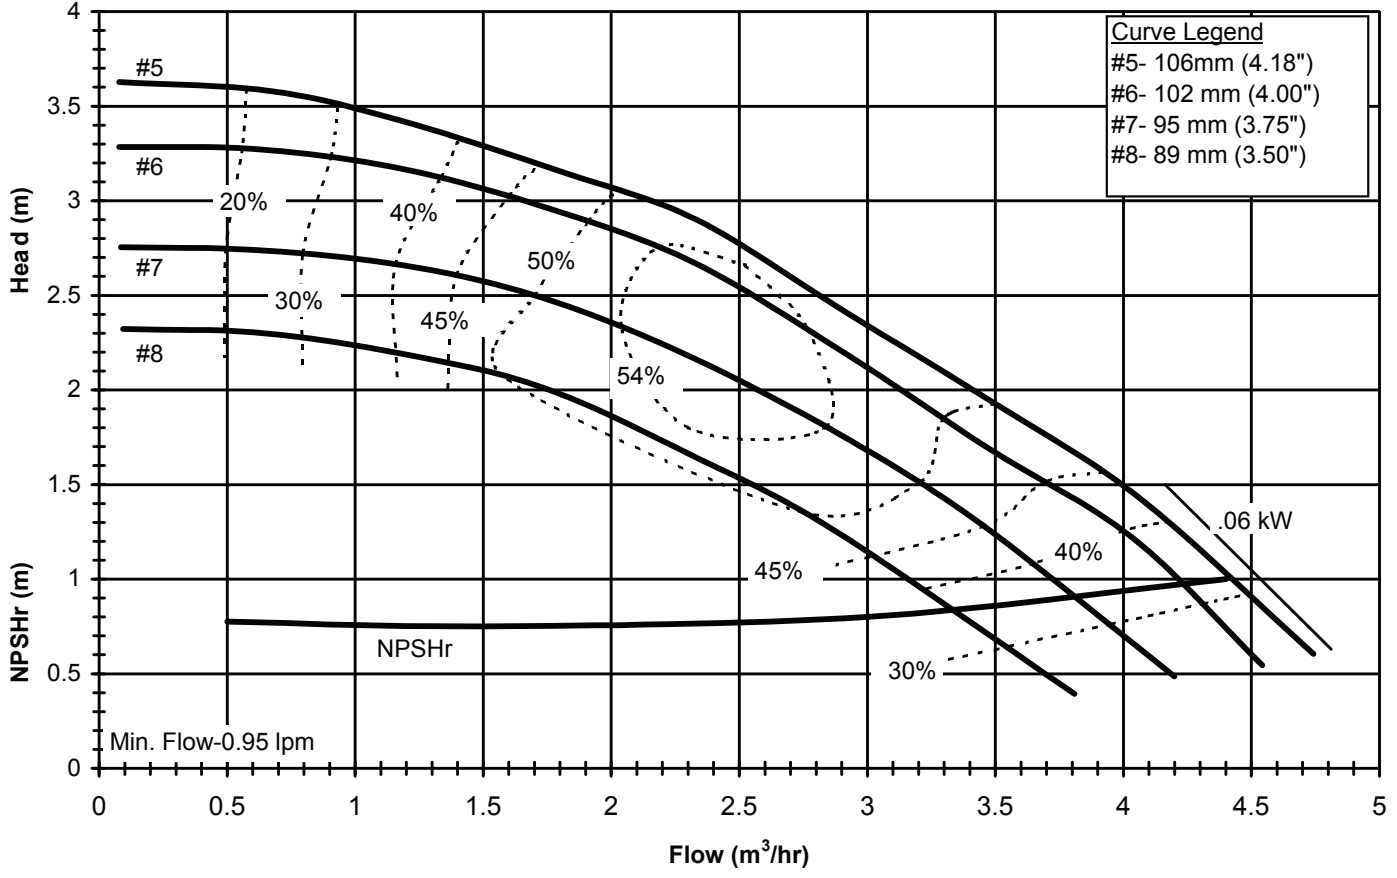

Model DB6H
 3450 rpm, 60 Hz
 Suction: 1" FNPT
 Discharge: 1" MNPT

DB6H60
 6023 REV 1

Model DB6H
 1725 rpm, 60 Hz
 Suction: 1" FNPT
 Discharge: 1" MNPT

DB6H60
 6023 REV 1

Model DB6H
 2900 rpm, 50 Hz
 Suction: 1" FNPT
 Discharge: 1" MNPT

DB6H50
 6024 REV0

Model DB6H
 1450 rpm, 50 Hz
 Suction: 1" FNPT
 Discharge: 1" MNPT

DB6H50
 6024 REV0