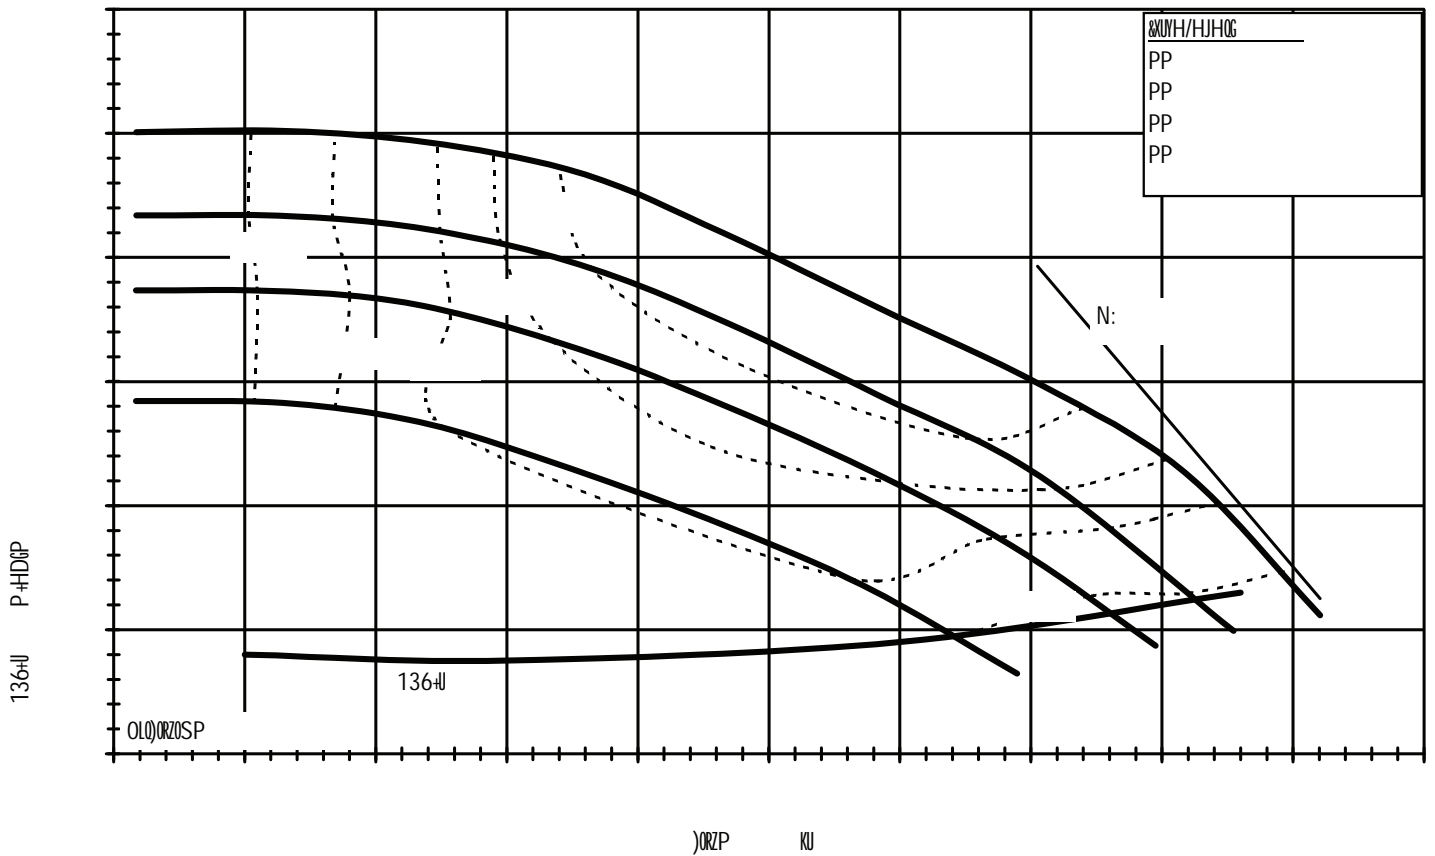

Model DB6
1450 rpm, 50 Hz
Suction: 1 FNPT
Discharge: 1 MNPT

PUMP SUPPLY
INCORPORATED

/oo|v}}|• > }
~δθθθίρόόι
δòì Zμϵ ρPZv

D|vv •}š > }
~δñí• óñòr
īīī D]oo Ç ^}
(š}vU DE

W μ υ %ο ^ μ %οο

PUMP SUPPLY
INCORPORATED