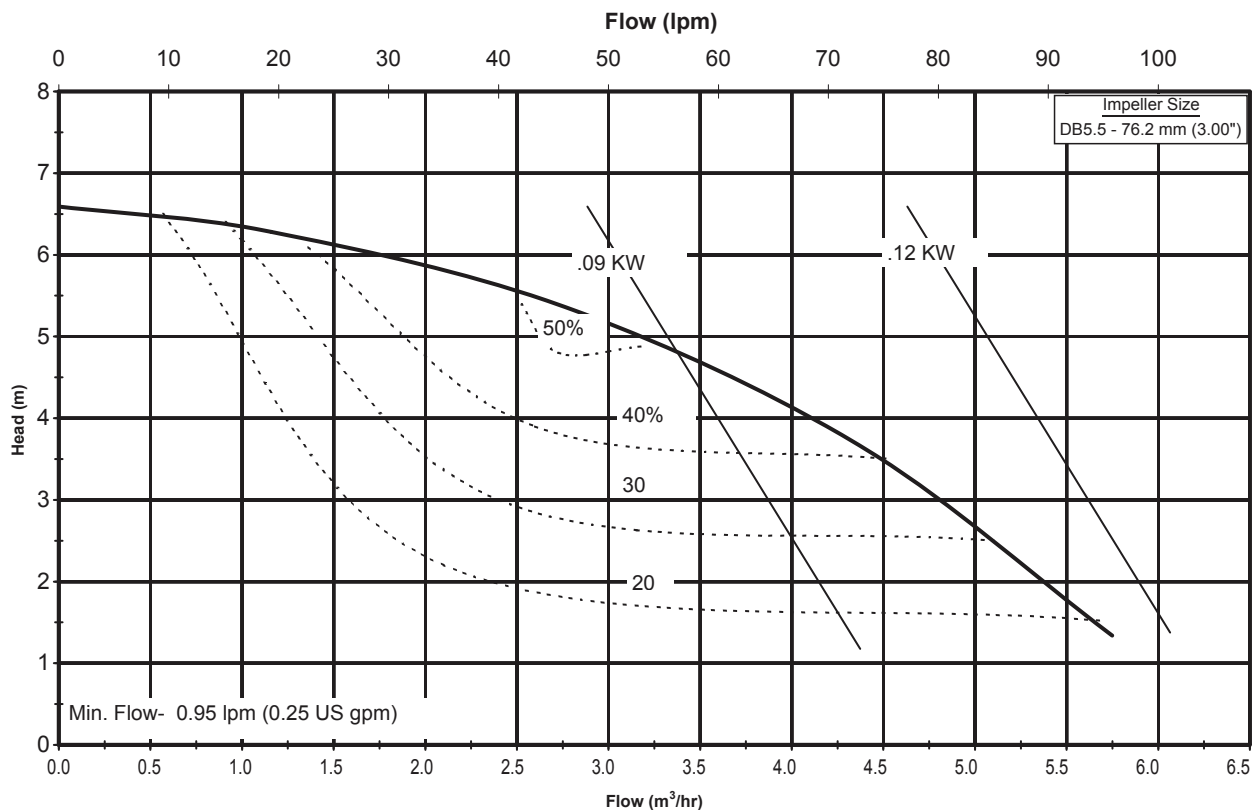

Model DB5.5
 3450 rpm, 60 Hz
 Suction: 1" FNPT
 Discharge: 3/4" MNPT

PUMP SUPPLY
 INCORPORATED

Illinois Location:
 (847) 841-7867
 860 Church Rd Elgin, IL 60120

Minnesota Location:
 (651) 758-7867
 330 Mill Bay South Suite
 Afton, MN 55001

PumpSupplyInc.com

PUMP SUPPLY
 INCORPORATED

Model DB5.5
2900 rpm, 50 Hz
Suction: 1" FNPT
Discharge: 3/4" MNPT

Illinois Location:
(847) 841-7867
860 Church Rd Elgin, IL 60120

Minnesota Location:
(651) 758-7867
330 Mill Bay South Suite
Afton, MN 55001