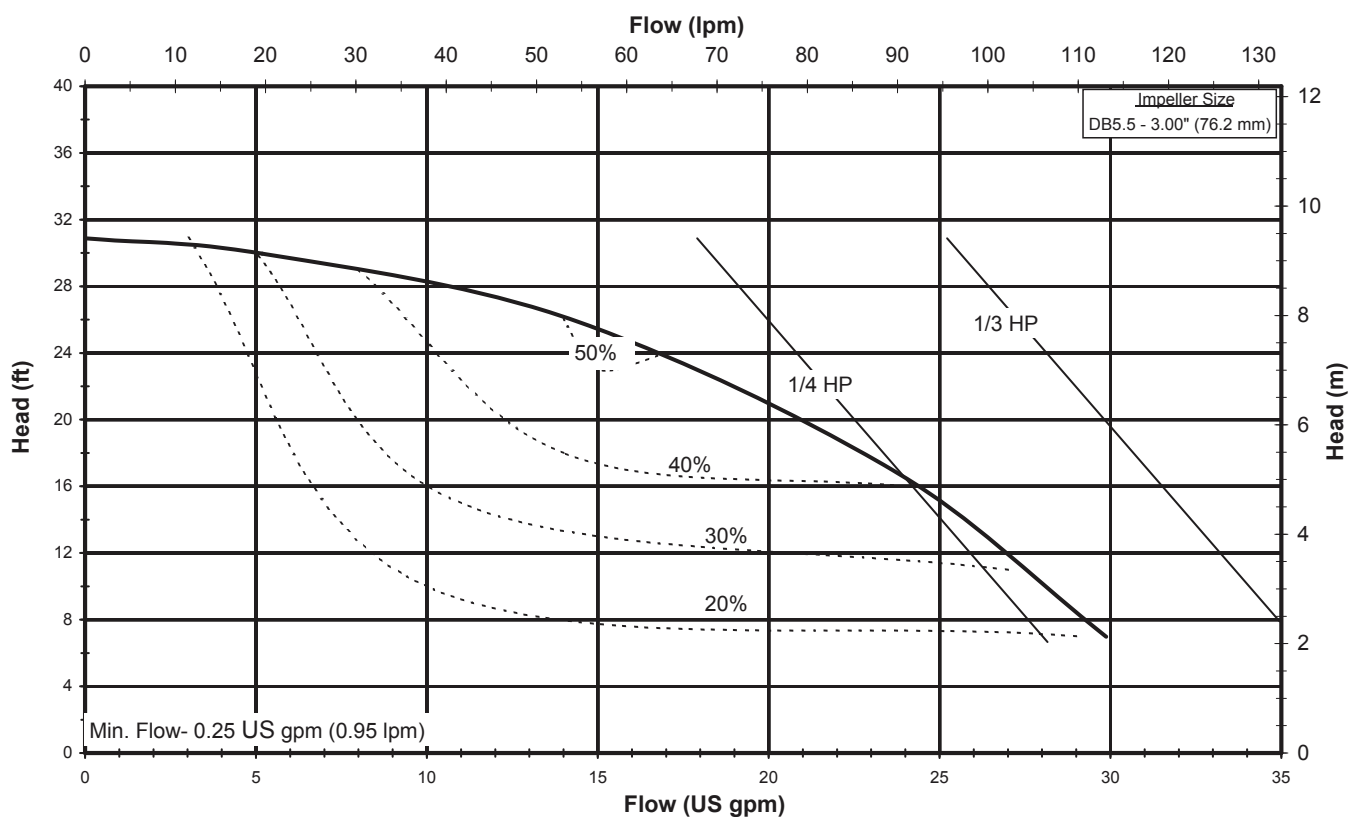

Model DB5.5
 3450 rpm, 60 Hz
 Suction: 1" FNPT
 Discharge: 3/4" MNPT

PUMP SUPPLY
 INCORPORATED

Illinois Location:
 (847) 841-7867
 860 Church Rd Elgin, IL 60120

Minnesota Location:
 (651) 758-7867
 330 Mill Bay South Suite
 Afton, MN 55001

PumpSupplyInc.com

PUMP SUPPLY
 INCORPORATED

Model DB5.5
2900 rpm, 50 Hz
Suction: 1" FNPT
Discharge: 3/4" MNPT

Illinois Location:
(847) 841-7867
860 Church Rd Elgin, IL 60120

Minnesota Location:
(651) 758-7867
330 Mill Bay South Suite
Afton, MN 55001