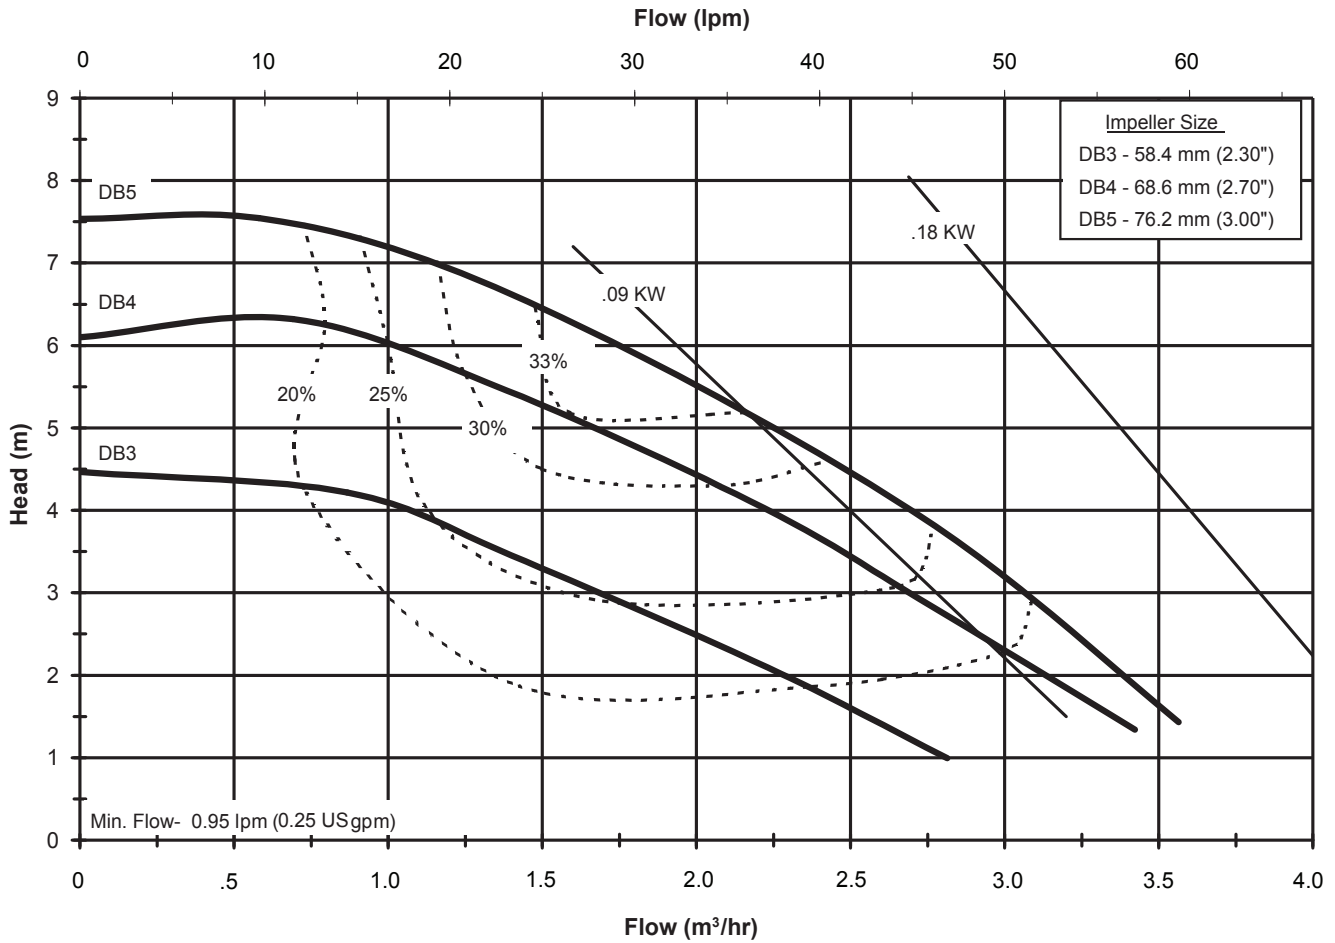

PumpSupplyInc.com

PUMP SUPPLY
 INCORPORATED

DB345-5060
6061 REV 0

Model DB3, 4, 5
 2900 rpm, 50 Hz
 Suction: 1" FNPT
 Discharge: 1/2" MNPT

PUMP SUPPLY
 INCORPORATED

Illinois Location:
 (847) 841-7867
 860 Church Rd Elgin, IL 61