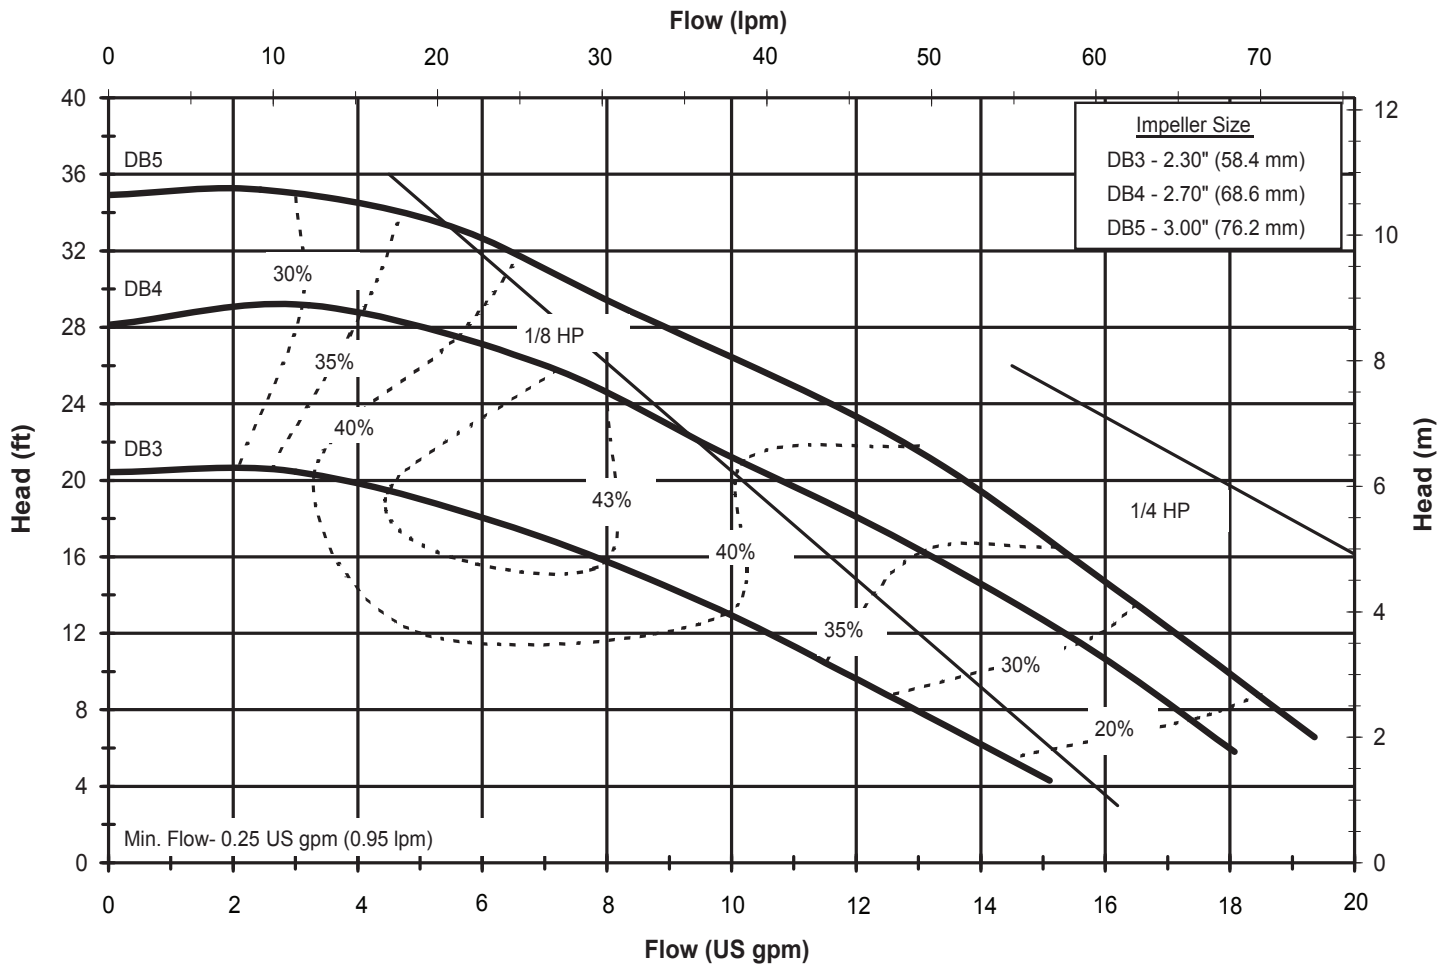

Model DB3, 4, 5
 3450 rpm, 60 Hz
 Suction: 1" FNPT
 Discharge: 1/2" MNPT

Illinois Location:
 (847) 841-7867
 860 Church Rd Elgin, IL 60120

Minnesota Location:
 (651) 758-7867
 330 Mill Bay South Suite :
 Afton, MN 55001

PumpSupplyInc.com

PUMP SUPPLY
 INCORPORATED

DB345-5060
6061 REV 0

Model DB3, 4, 5
 2900 rpm, 50 Hz
 Suction: 1" FNPT
 Discharge: 1/2" MNPT

PUMP SUPPLY
 INCORPORATED

Illinois Location:
 (847) 841-7867
 860 Church Rd Elgin, IL 61