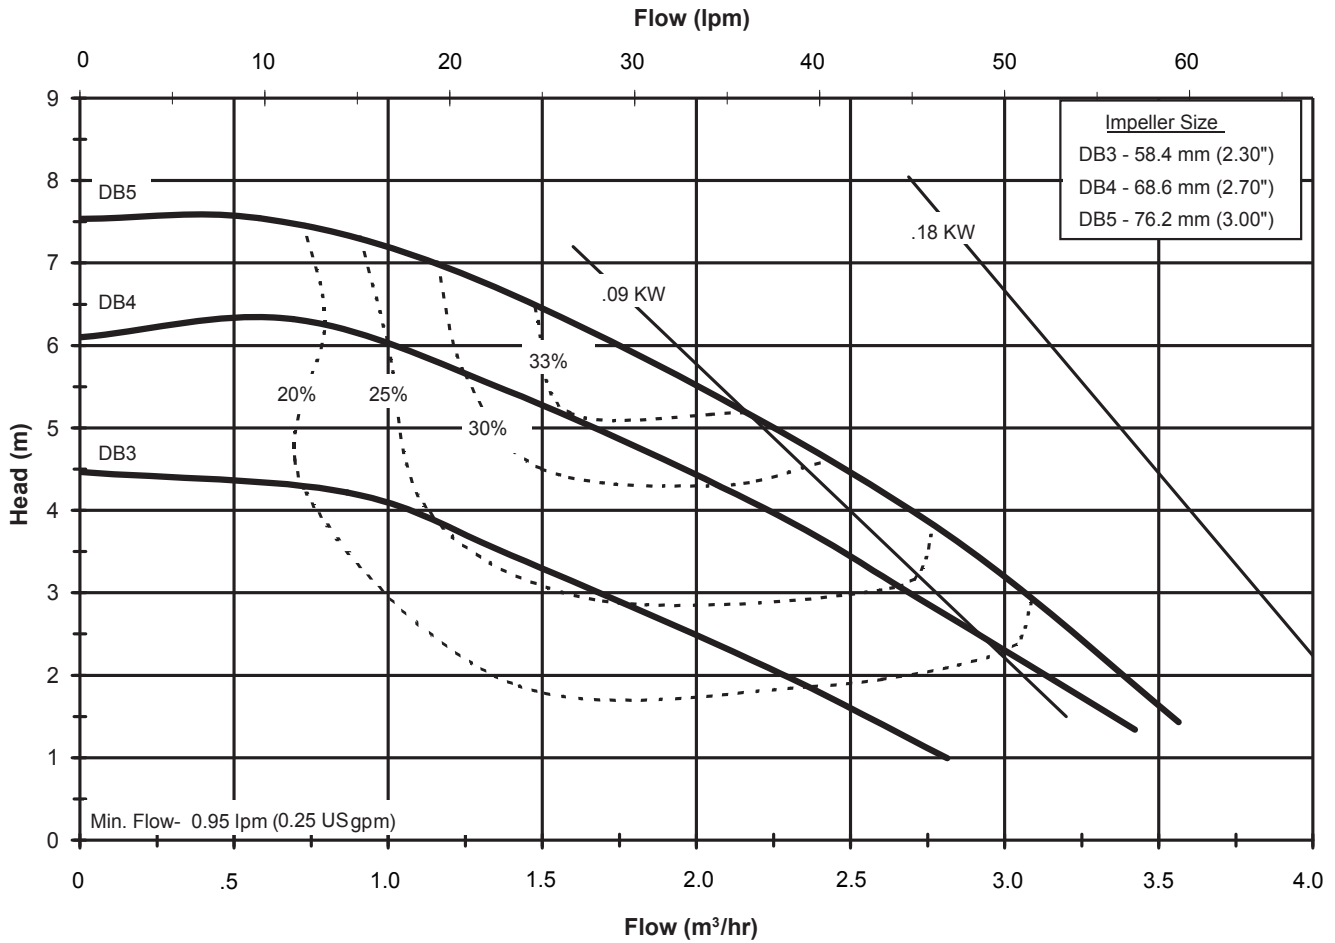

Model DB3, 4, 5
 2900 rpm, 50 Hz
 Suction: 1" FNPT
 Discharge: 1/2" MNPT

/ w

DB345-5060
 6061 REV 0