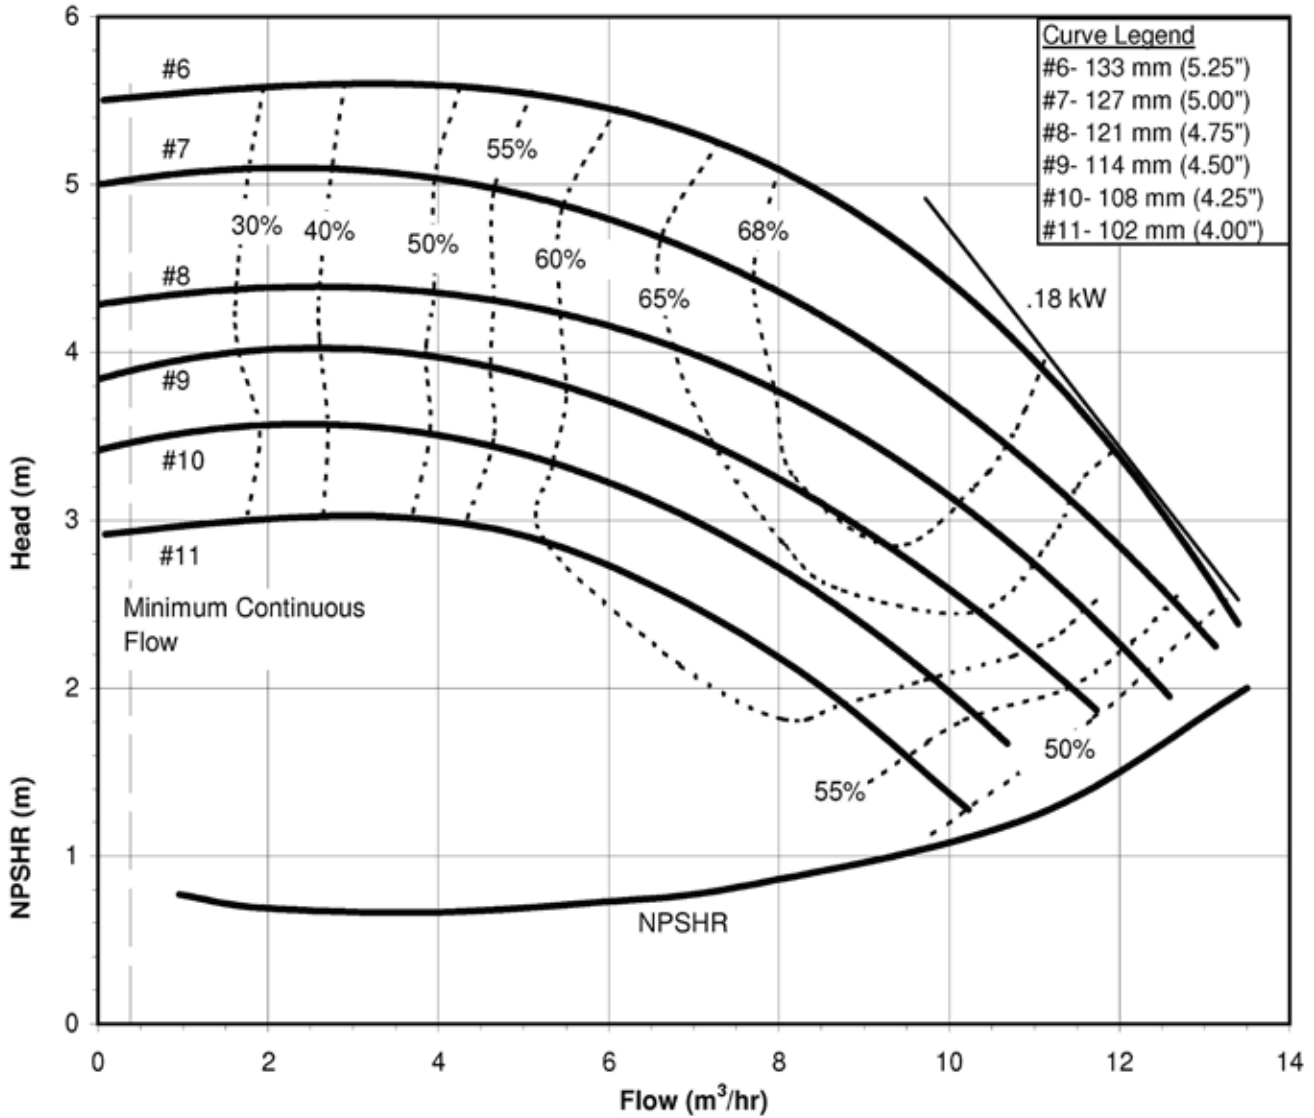

PUMP SUPPLY INCORPORATED

Model DB11
 1450 rpm, 50 Hz
 Suction: 2" FNPT
 Discharge: 1 1/2" MNPT

v v

v

D w v

D

v D

v