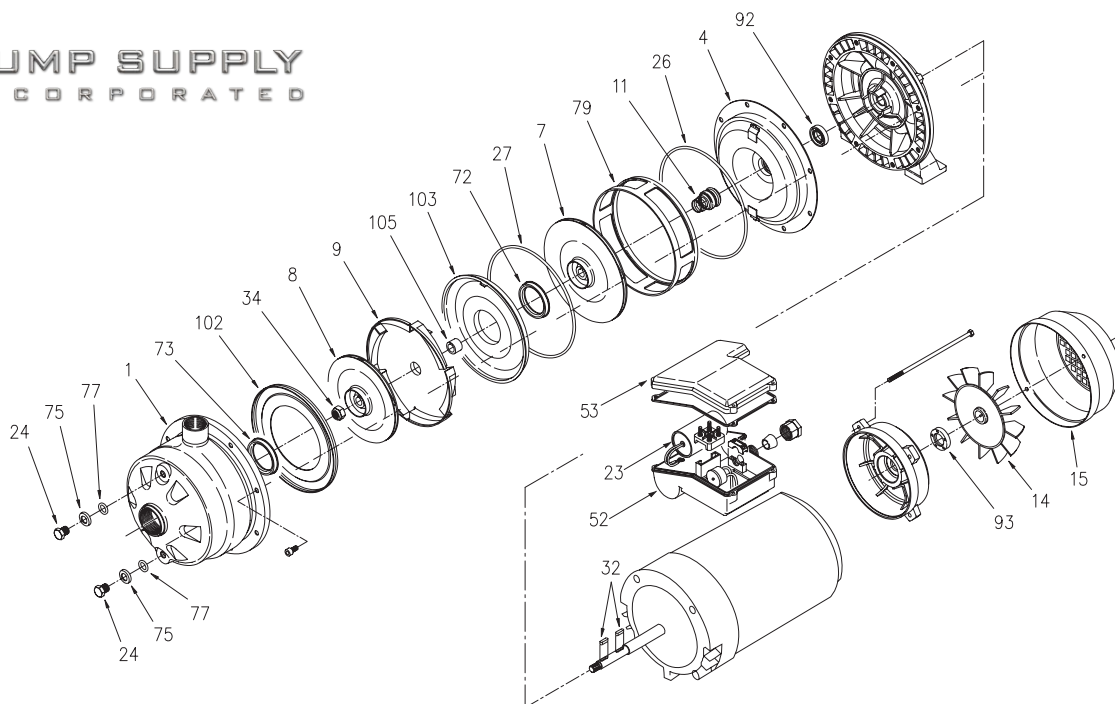

Stainless Steel Centrifugal Pump

Model CDX / 2CDX

Parts Reference

<p>Illinois Location: (847) 841-7867 860 Church Rd Elgin, IL 60120</p>	<p>PUMP SUPPLY INCORPORATED</p>
<p>Minnesota Location: (651) 758-7867 330 Mill Bay South Suite : Afton, MN 55001</p>	
<p>PumpSupplyInc.com</p>	

EBARA Pumps Americas Corporation

EBARA Stainless Steel Centrifugal Pumps

Model CDX/CDXM

Exploded View

Location No.	Part Name	Material	No. for 1 Unit
001	Casing	304 Stainless	1
003	Motor bracket	Cast Aluminum	1
004	Casing cover	304 Stainless	1
007	Impeller	304 Stainless	1
011	Mechanical Seal	Carbon/Ceramic	1
014	Fan	Polypropolene	1
015	Fan Cover	Steel	1
023	Capacitor	Single Phase only	1
024	Priming/Drain plug	304 Stainless	2
026	O-Ring	NBR	1
032	Key	304 Stainless	1
034	Impeller nut	304 Stainless	1
052	Terminal box	Plastic	1
053	Terminal cover	Plastic	1
073	Casing ring	NBR	1
075	Washer	304 Stainless	2
077	O-ring	NBR	2
092	Lip seal	-	1
093	Lip seal	-	1

EBARA Stainless Steel Two-Stage Centrifugal Pumps**Model 2CDX****Exploded View**

Location No.	Part Name	Material	No. for 1 unit
1	Casing	304 Stainless	1
4	Casing cover	304 Stainless	1
7	Impeller	304 Stainless	1
8	Impeller	304 Stainless	1
9	Diffuser	304 Stainless	1
11	Mechanical Seal	Carbon/Ceramic	1
14	Fan	Polypropolene	1
15	Fan cover	Steel	1
23*	Capacitor*	*Single phase only	1
24	Priming plug	304 Stainless	2
26	O-Ring	Viton	1
27	O-Ring	Viton	1
32	Key	304 Stainless	2
34	Impeller nut	304 Stainless	1
52	Terminal box	Polypropolene	1
53	Terminal cover	Polypropolene	1
72	Casing ring	Viton	1
73	Casing ring	Viton	1
75	Washer	304 Stainless	2
77	O-Ring	Viton	2
79	Spacer Diffuser	304 Stainless	1
92	Lip seal	-	1
93	Lip seal	-	1
102	Suction cover	304 Stainless	1
103	Conveyor cover	304 Stainless	1
105	Sleeve	304 Stainless	1