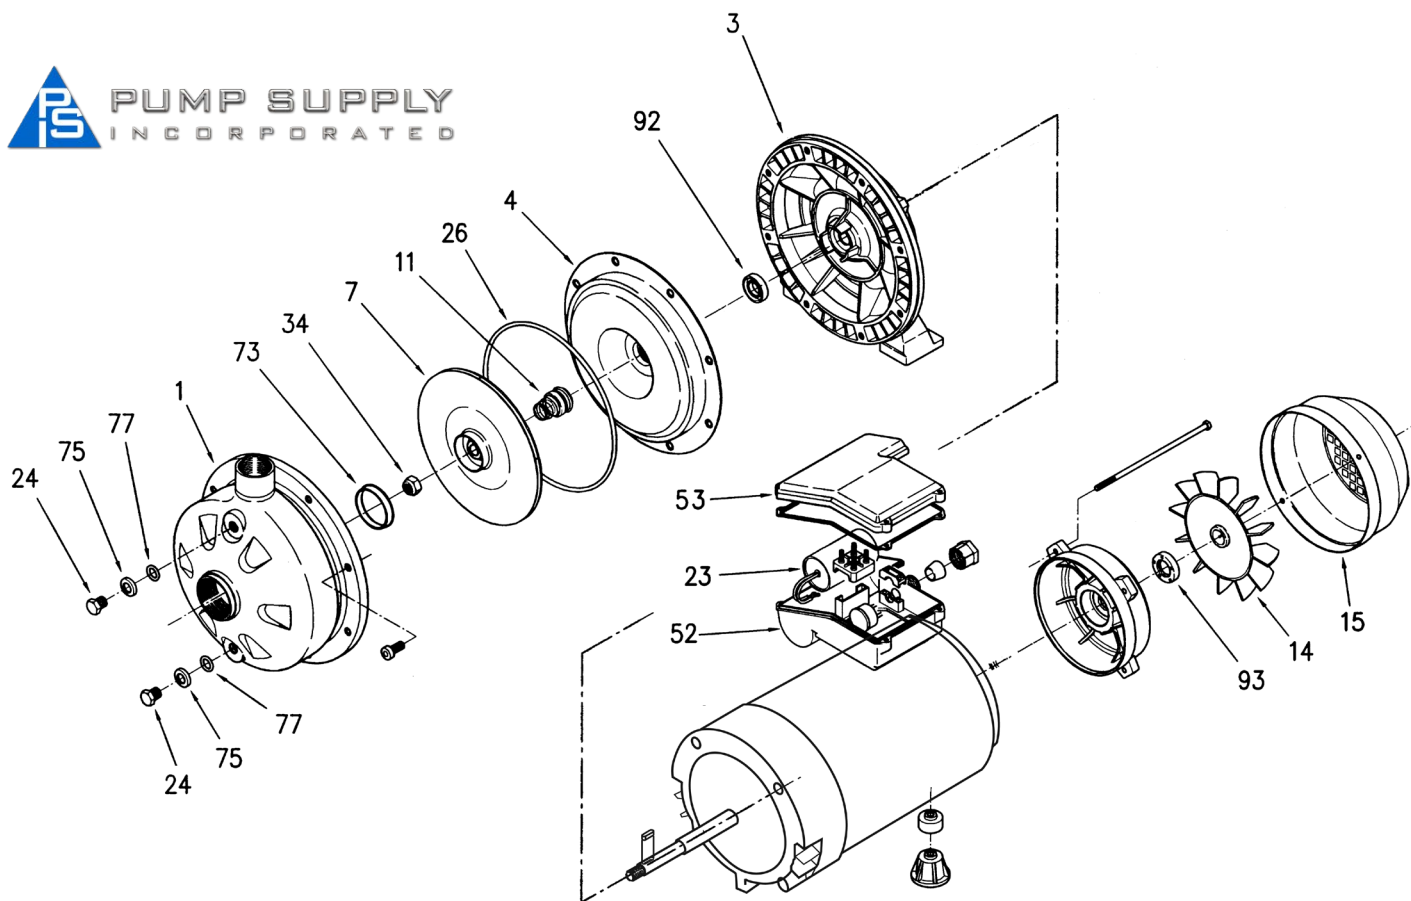

Stainless Steel Centrifugal Pump

Model CDX / 2CDX

Parts Reference

<p>Illinois Location: (847) 841-7867 860 Church Rd Elgin, IL 60120</p>	<p>PUMP SUPPLY INCORPORATED</p>
<p>Minnesota Location: (651) 758-7867 330 Mill Bay South Suite : Afton, MN 55001</p>	
<p>PumpSupplyInc.com</p>	

EBARA Pumps Americas Corporation

EBARA Stainless Steel Centrifugal Pumps

Model CDX/CDXM

Exploded View

Location No.	Part Name	Material	No. for 1 Unit
001	Casing	304 Stainless	1
003	Motor bracket	Cast Aluminum	1
004	Casing cover	304 Stainless	1
007	Impeller	304 Stainless	1
011	Mechanical Seal	Carbon/Ceramic	1
014	Fan	Polypropolene	1
015	Fan Cover	Steel	1
023	Capacitor	Single Phase only	1
024	Priming/Drain plug	304 Stainless	2
026	O-Ring	NBR	1
032	Key	304 Stainless	1
034	Impeller nut	304 Stainless	1
052	Terminal box	Plastic	1
053	Terminal cover	Plastic	1
073	Casing ring	NBR	1
075	Washer	304 Stainless	2
077	O-ring	NBR	2
092	Lip seal	-	1
093	Lip seal	-	1

EBARA Stainless Steel Two-Stage Centrifugal Pumps**Model 2CDX****Exploded View**

Location No.	Part Name	Material	No. for 1 unit
1	Casing	304 Stainless	1
4	Casing cover	304 Stainless	1
7	Impeller	304 Stainless	1
8	Impeller	304 Stainless	1
9	Diffuser	304 Stainless	1
11	Mechanical Seal	Carbon/Ceramic	1
14	Fan	Polypropolene	1
15	Fan cover	Steel	1
23*	Capacitor*	*Single phase only	1
24	Priming plug	304 Stainless	2
26	O-Ring	Viton	1
27	O-Ring	Viton	1
32	Key	304 Stainless	2
34	Impeller nut	304 Stainless	1
52	Terminal box	Polypropolene	1
53	Terminal cover	Polypropolene	1
72	Casing ring	Viton	1
73	Casing ring	Viton	1
75	Washer	304 Stainless	2
77	O-Ring	Viton	2
79	Spacer Diffuser	304 Stainless	1
92	Lip seal	-	1
93	Lip seal	-	1
102	Suction cover	304 Stainless	1
103	Conveyor cover	304 Stainless	1
105	Sleeve	304 Stainless	1