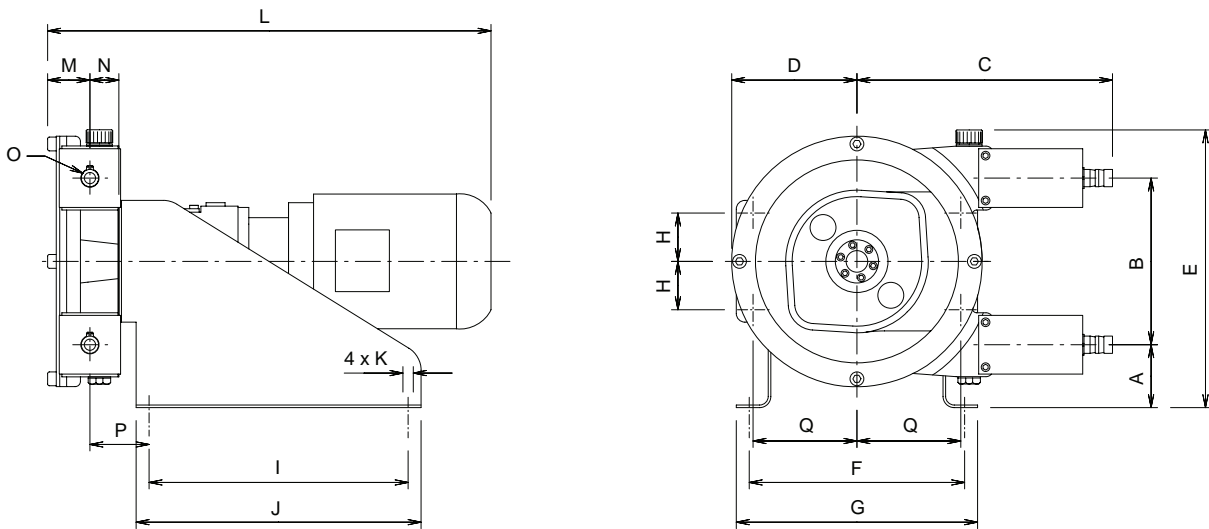

ALH15

Data Sheet

Lubricant Required: 0.55 L / 0.14 gal
Assembly Weight: 35 kg / 77 lbs

*Intermittent use : minimum one hour stop after 2 hours run / *Occasional use : maximum one hour a day

DIMENSIONS

mm (Inch)

TYPE	A	B	C	D	E	F	G	H	I	J	K	L	M	N	∅O	P	Q
ALH15	73 (2.9)	193 (7.6)	297 (11.7)	145 (5.7)	325 (12.8)	249 (9.8)	280 (11.0)	52 (2.0)	300 (11.8)	330 (13.0)	4xø13 (4xø0.5)	-	46 (1.8)	35.5 (1.4)	20* (0.7)	70.5 (2.8)	124.8 (4.9)