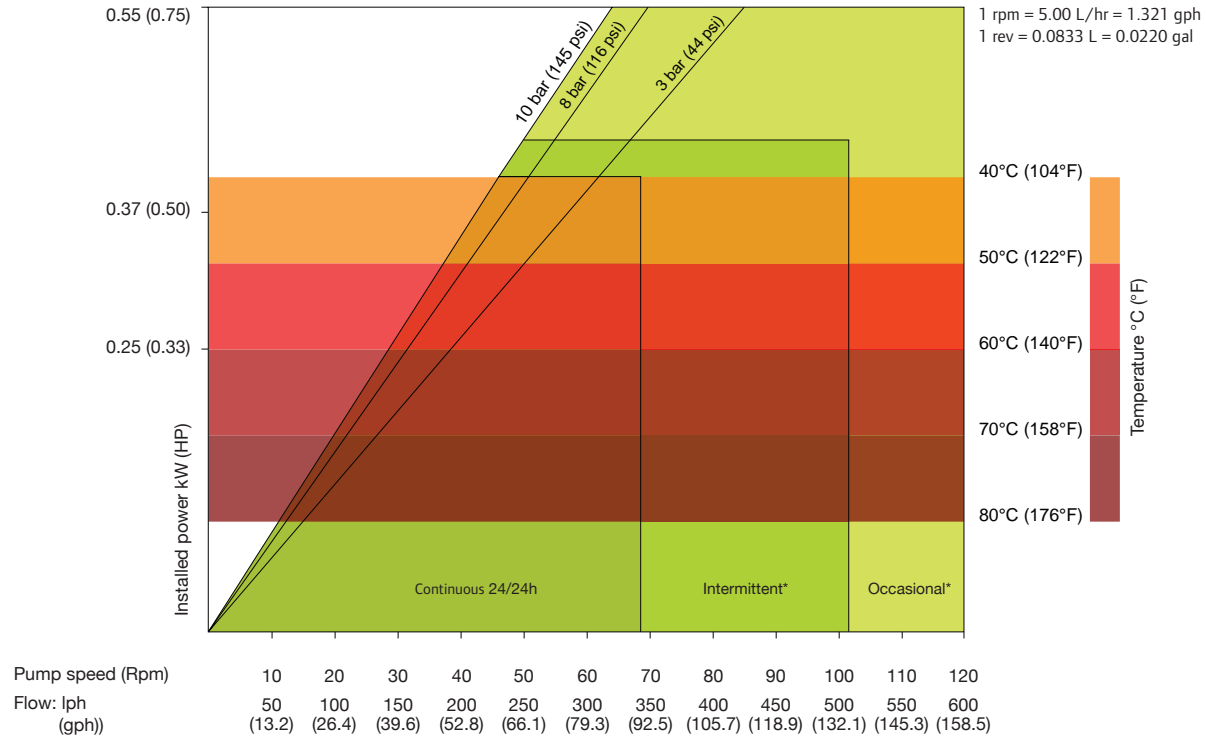

ALH15

Data Sheet

Lubricant Required: 0.55 L / 0.14 gal
Assembly Weight: 35 kg / 77 lbs

*Intermittent use : minimum one hour stop after 2 hours run / *Occasional use : maximum one hour a day

DIMENSIONS

mm (Inch)

TYPE	A	B	C	D	E	F	G	H	I	J	K	L	M	N	∅O	P	Q
ALH15	73 (2.9)	193 (7.6)	297 (11.7)	145 (5.7)	325 (12.8)	249 (9.8)	280 (11.0)	52 (2.0)	300 (11.8)	330 (13.0)	4xø13 (4xø0.5)	-	46 (1.8)	35.5 (1.4)	20* (0.7)	70.5 (2.8)	124.8 (4.9)