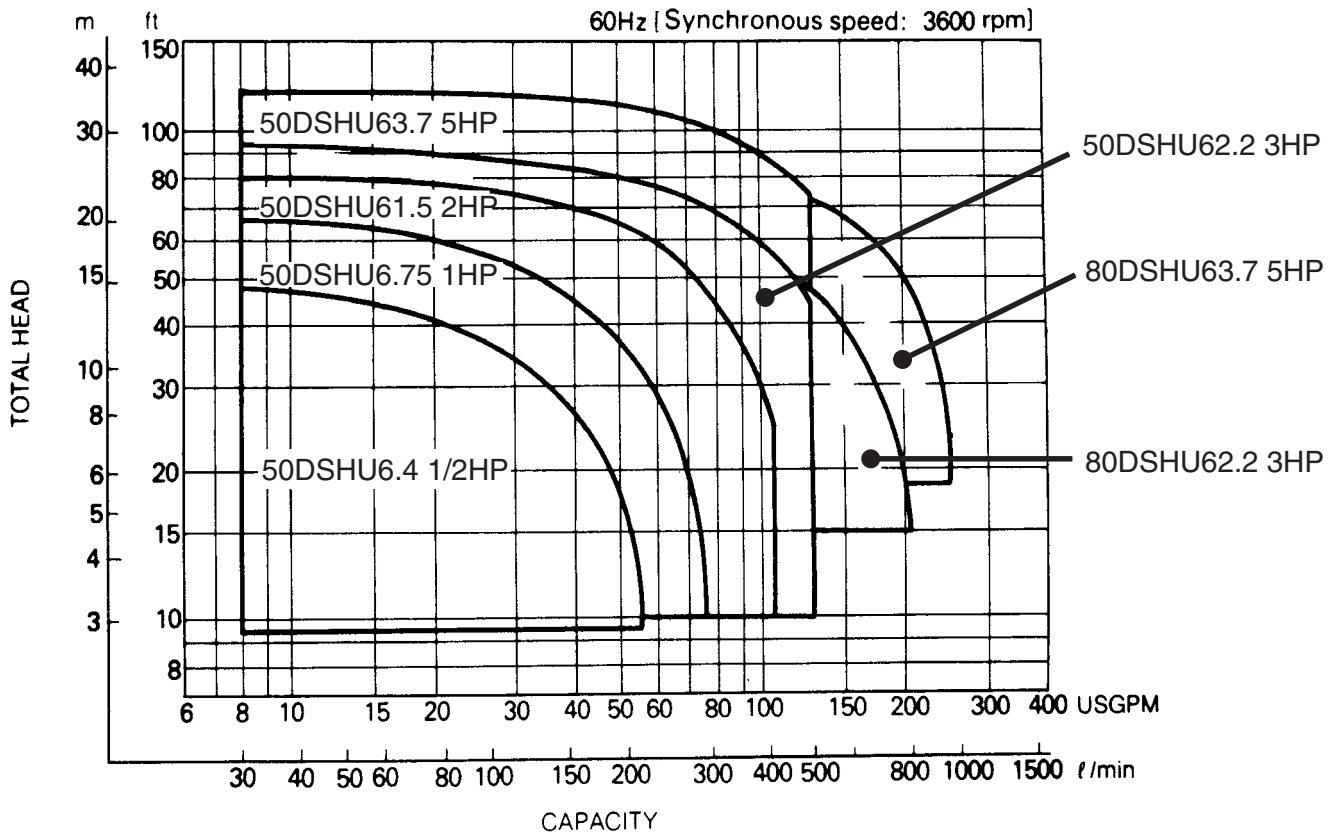

PumpSupplyInc.com

PS **PUMP SUPPLY**
INCORPORATED

EBARA Submersible Sump Pumps

DSU/DSHU

Selection chart

**Model DSHU – Hot Water Pumps
Three Phase**

Illinois Location:
(847) 841-7867
860 Church Rd Elgin, IL 60123