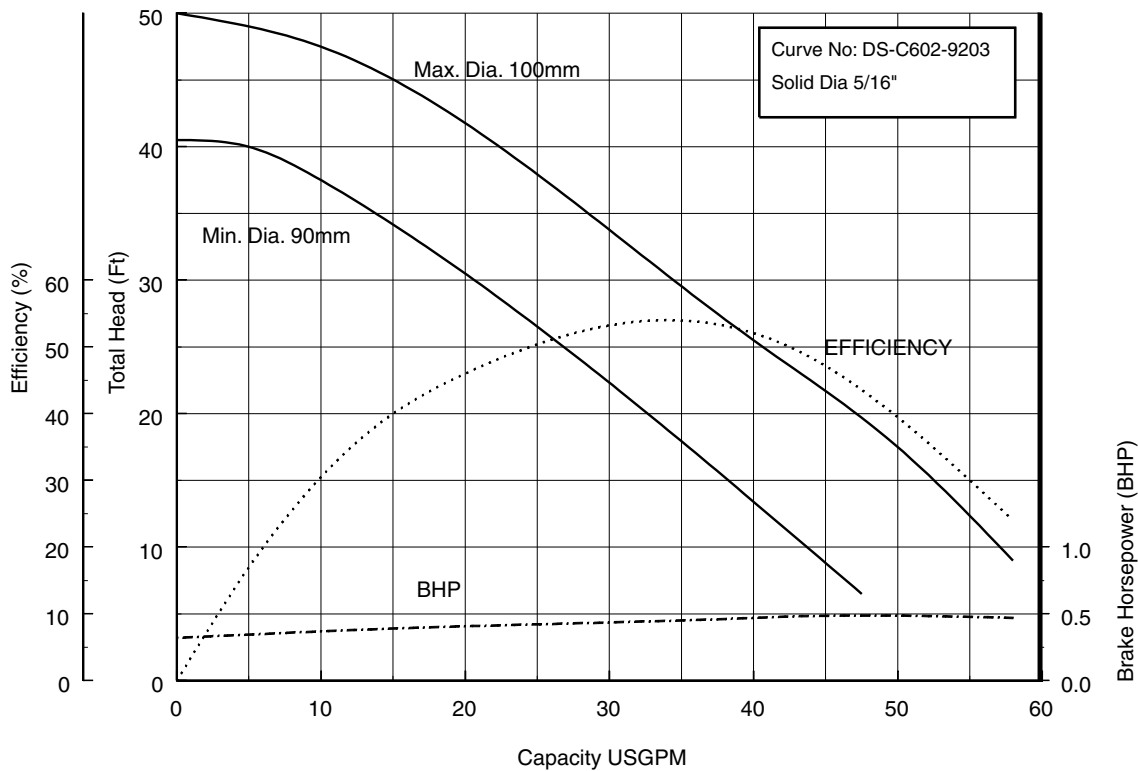

50DSH6.4 (1/2HP) Synchronous Speed: 3600 RPM

2 inch Discharge

50DSH6.75 (1HP) Synchronous Speed: 3600 RPM

2 inch Discharge

EBARA Submersible Sump Pumps

DSU/DSHU

Performance Curves

Project: _____ GPM: _____ TDH: _____ EFF: _____ HP: _____ Chk'd: _____ Date: _____