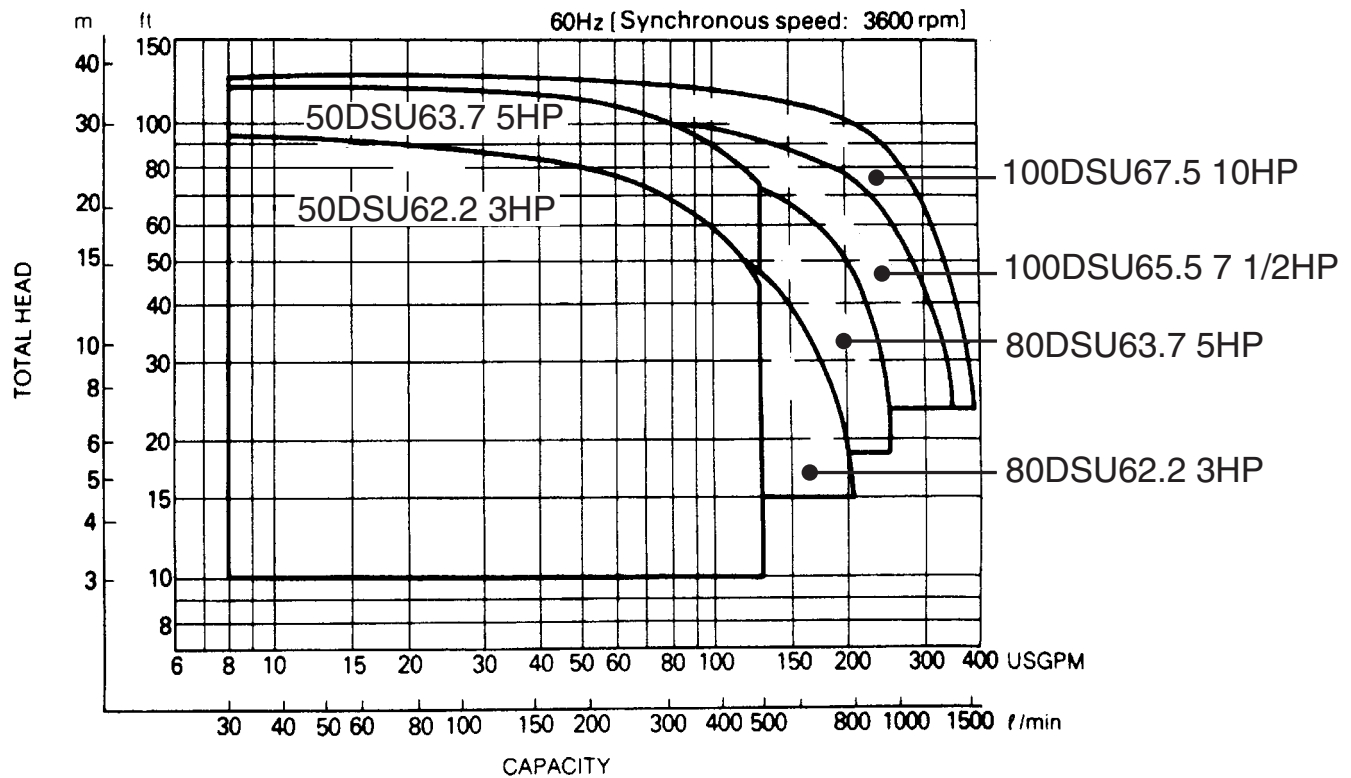

EBARA Submersible Sump Pumps

DSU/DSHU

Selection Chart

Model DSU

Three Phase

Illinois Location:
(847) 841-7867
860 Church Rd Elgin, IL 60123

Minnesota Location:
(651) 758-7867
330 Mill Bay South Suite 1511
Afton, MN 55001

PumpSupplyInc.com

PS **PUMP SUPPLY**
INCORPORATED