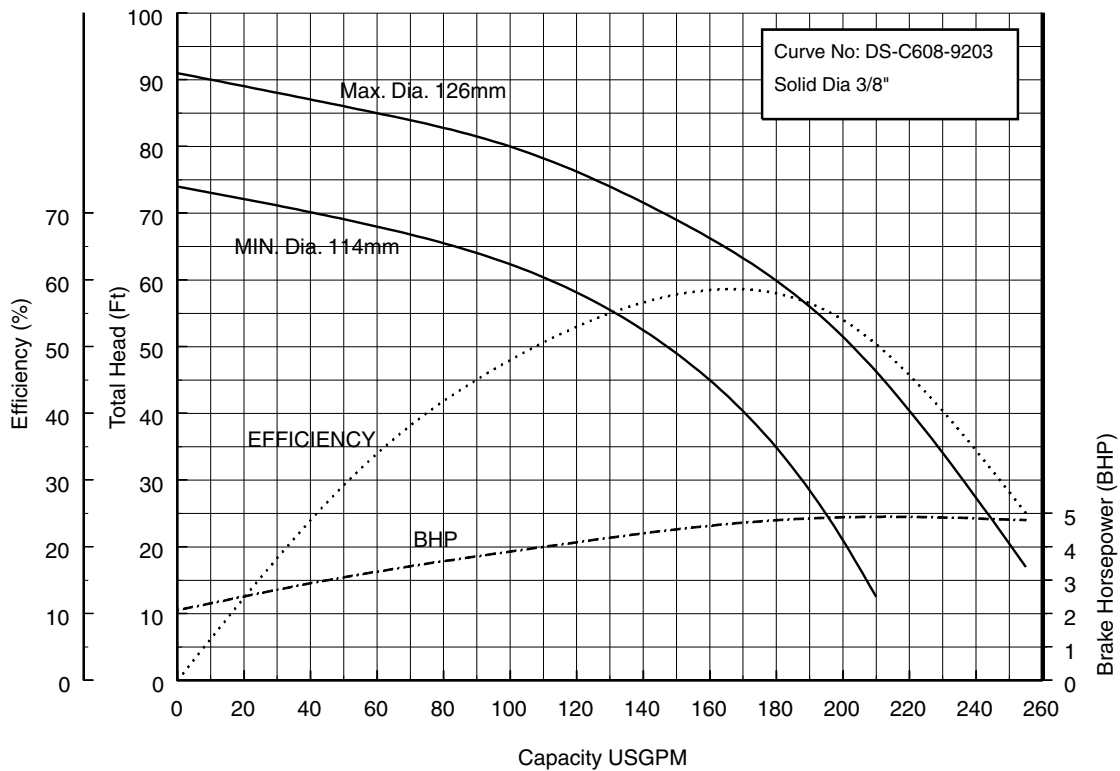

EBARA Submersible Sump Pumps

DSU/DSHU

Performance Curves

Project: _____ GPM: _____ TDH: _____ EFF: _____ HP: _____ Chk'd: _____ Date: _____

80DS63.7 80DSH63.7 (5HP) Synchronous Speed: 3600 RPM

3 inch Discharge