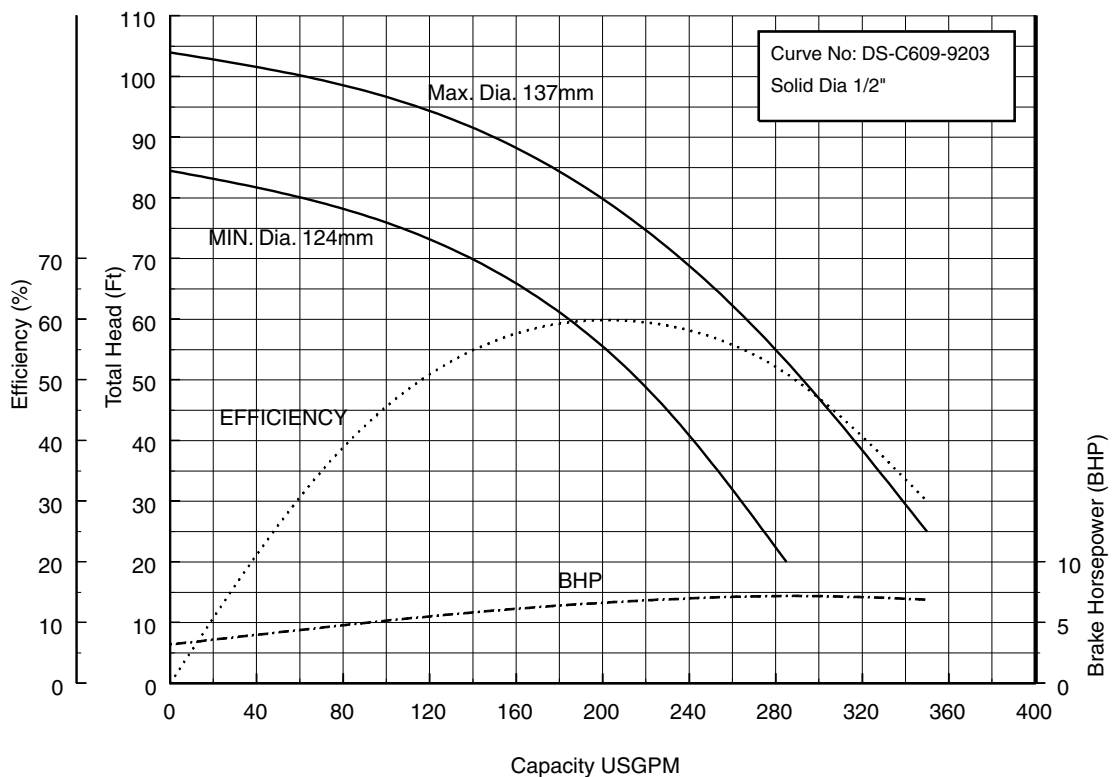

100DS65.5 (7½HP) Synchronous Speed: 3600 RPM

4 inch Discharge