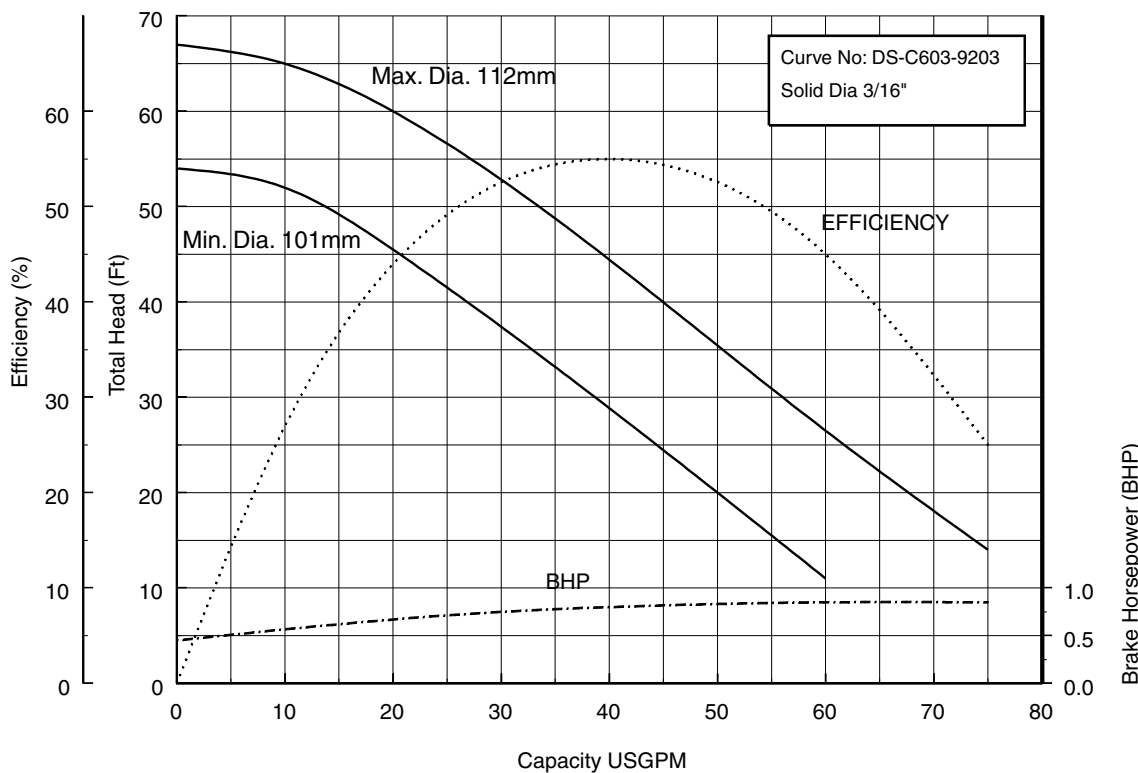

50DSH6.4 (1/2HP) Synchronous Speed: 3600 RPM

2 inch Discharge

50DSH6.75 (1HP) Synchronous Speed: 3600 RPM

2 inch Discharge

EBARA Submersible Sump Pumps

DSU/DSHU

Performance Curves

Project: _____ GPM: _____ TDH: _____ EFF: _____ HP: _____ Chk'd: _____ Date: _____