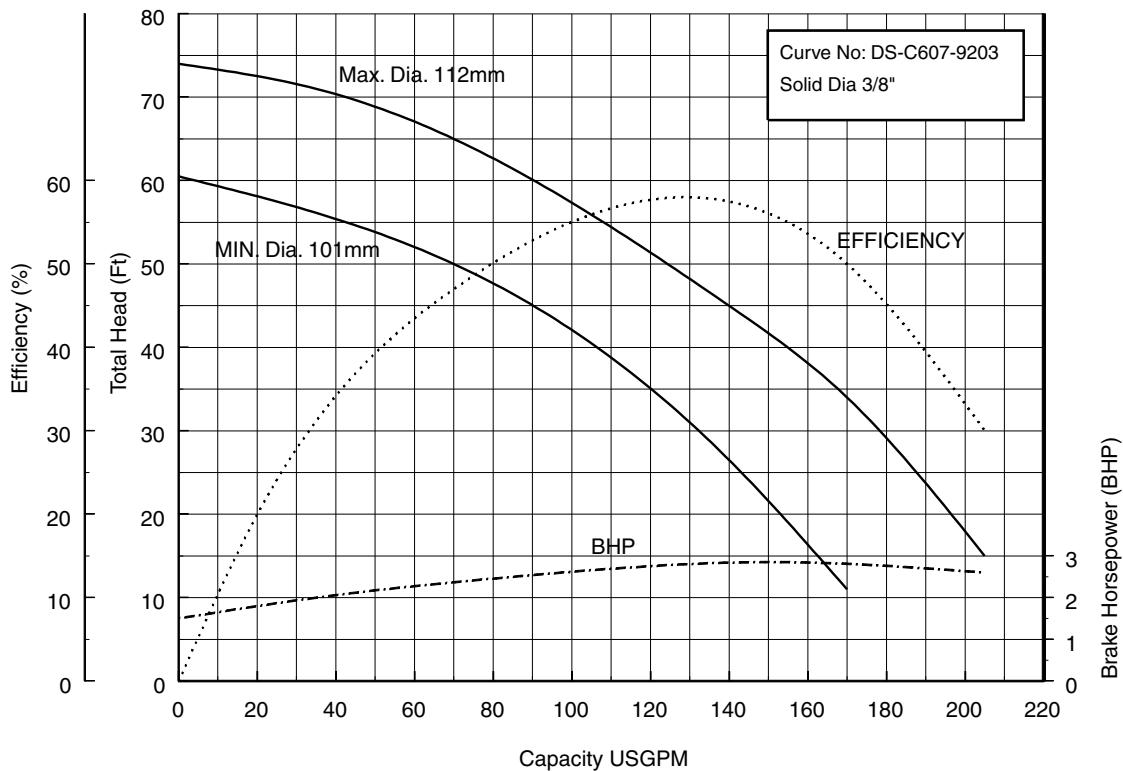

80DS62.2 80DSH62.2 (3HP) Synchronous Speed: 3600 RPM

3 inch Discharge