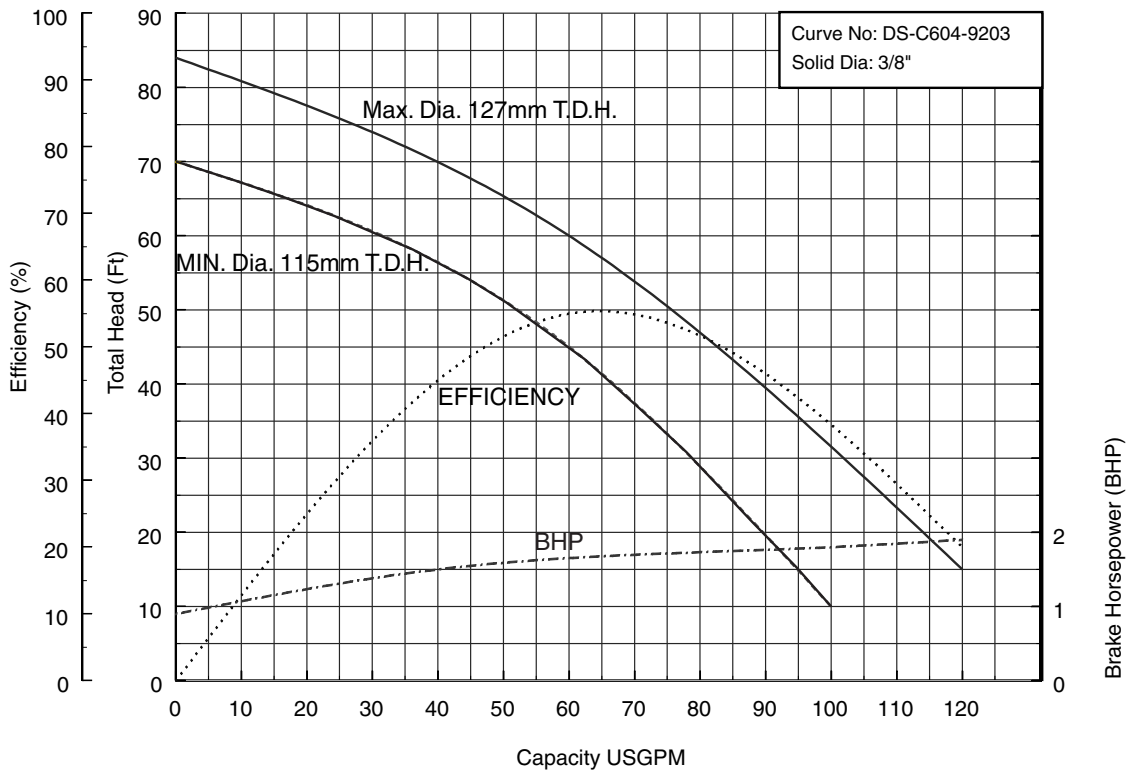

EBARA Submersible Sump Pumps

DSU/DSHU

Performance Curves

Project: _____ GPM: _____ TDH: _____ EFF: _____ HP: _____ Chk'd: _____ Date: _____

50DSH61.5 (2HP) Synchronous Speed: 3600 RPM

2 inch Discharge