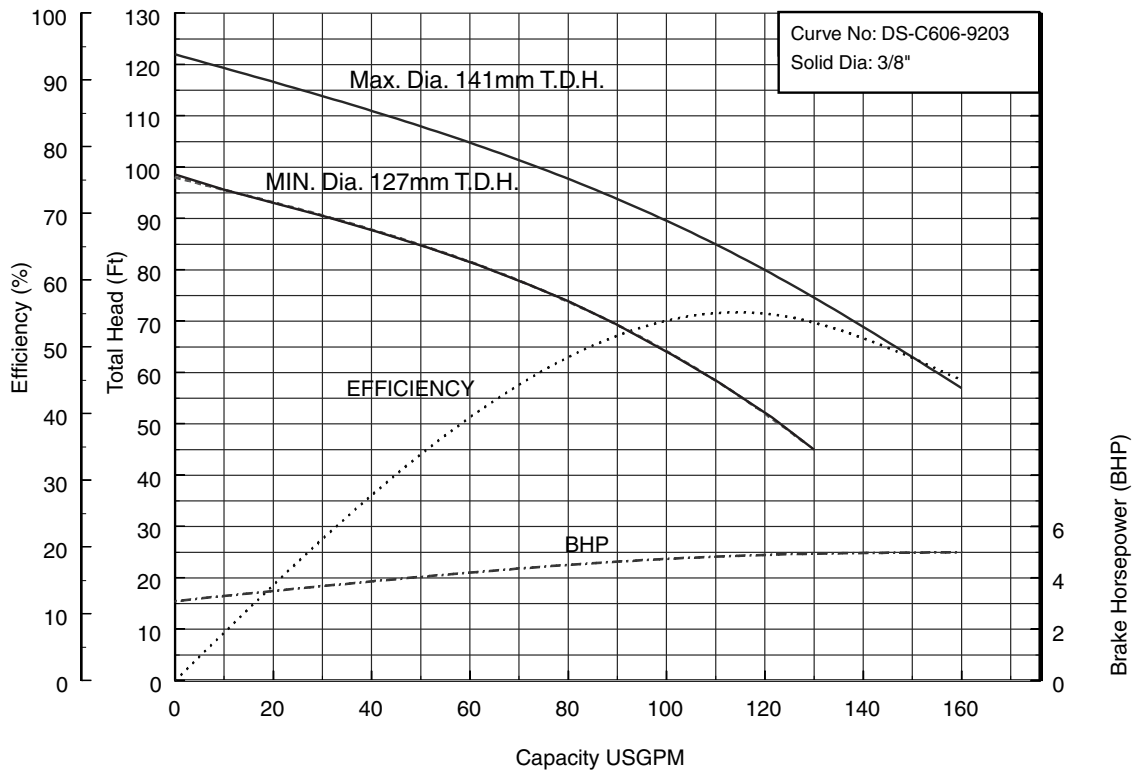

EBARA Submersible Sump Pumps

DSU/DSHU

Performance Curves

Project: _____ GPM: _____ TDH: _____ EFF: _____ HP: _____ Chk'd: _____ Date: _____

50DS63.7 50DSH63.7 (5HP) Synchronous Speed: 3600 RPM

2 inch Discharge