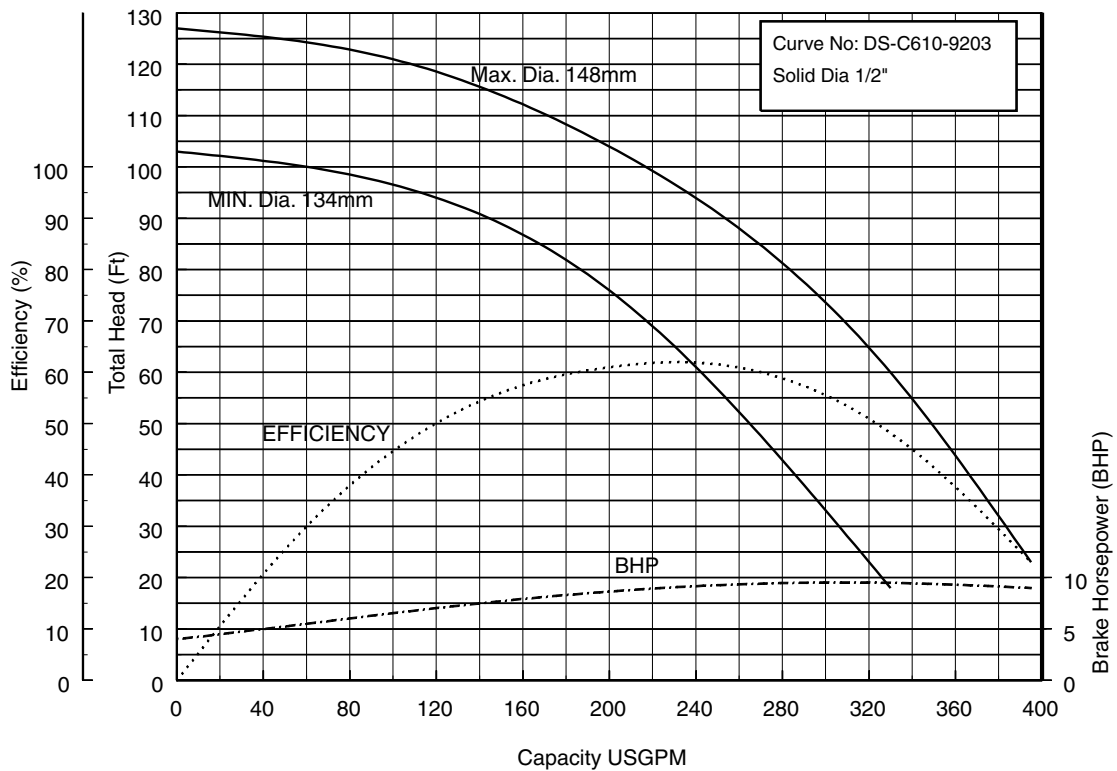

EBARA Submersible Sump Pumps

DSU/DSHU

Performance Curves

Project: _____ GPM: _____ TDH: _____ EFF: _____ HP: _____ Chk'd: _____ Date: _____

100DS67.5 (10HP) Synchronous Speed: 3600 RPM

4 inch Discharge

Illinois Location:
(847) 841-7867
860 Church Rd Elgin, IL 60123

Minnesota Location:
(651) 758-7867
330 Mill Bay South Suite 1511
Afton, MN 55001

PumpSupplyInc.com

PUMP SUPPLY
INCORPORATED