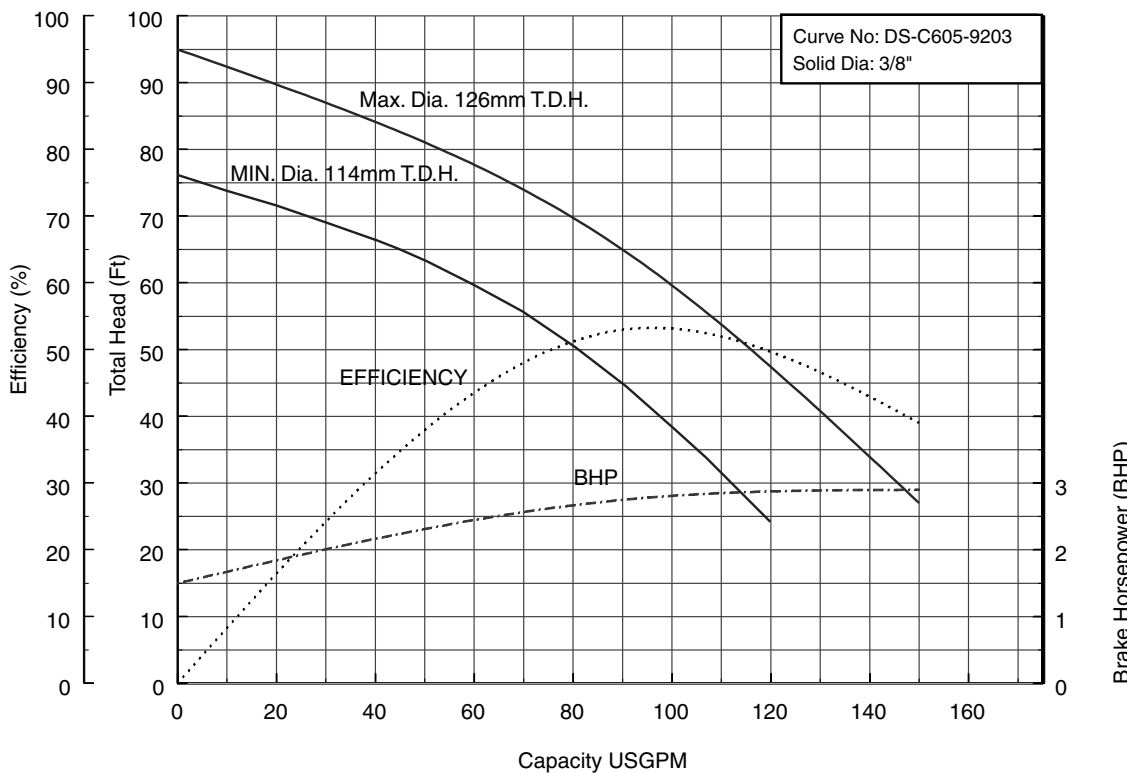

50DS62.2 50DSH62.2 (3HP) Synchronous Speed: 3600 RPM

2 inch Discharge