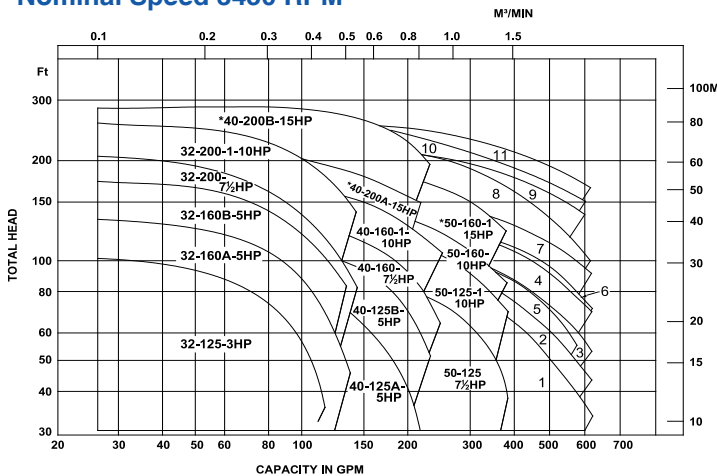

EBARA

Ahead Beyond

CENTRIFUGAL PUMPS

Model 3U

Features:

- Close coupled design - saves space; simplifies maintenance and installation.
- Stainless steel liquid end components - high quality; corrosion resistance, NPT threaded connections.
- Versatile mounting- can be installed horizontally or vertically.
- Back pull out construction- allows for assembly and overhaul of the impeller and seal without distorting suction and discharge connections.
- Top centerline discharge and foot support under casing - ensures self-venting and reduces misalignment from pipe loads.
- High operating efficiency - lowers operating costs.
- High quality mechanical shaft seals and o-rings - available for standard pumping requirements or optional high temperature and chemical duty operation.
- Available as a complete pump or as a kit.

Specifications:

- Suction Size: 2" to 3"
- Discharge Size: 1 1/4" - 2 1/2"
- Power Range: 1 to 30 hp
- Capacity: 5 to 633 gpm
- Head: 9 to 282 feet
- Liquid: Clean Water, Glycol, Dielectric Fluid

Applications:

- Pressure Boosting
- Plant Services
- Irrigation
- Water Supply Systems
- Liquid Transfer
- Ultrapure Water Systems
- Water Reclamation and Treatment
- Temperature Control
- Air Conditioning Systems

SELECTION CHART

3U

Nominal Speed 3450 RPM

1. 3U65-125-7.5HP	5. 3U65-160-10HP	9. 3U65-200-20HP
2. 3U65-125-10HP	6. 3U65-160-15HP	10. 3U65-200-25HP
3. 3U65-125-15HP	7. 3U65-160-20HP	11. 3U65-200-30HP
4. 3U65-125-20HP	8. 3U65-160-25HP	

*Three phase motor only