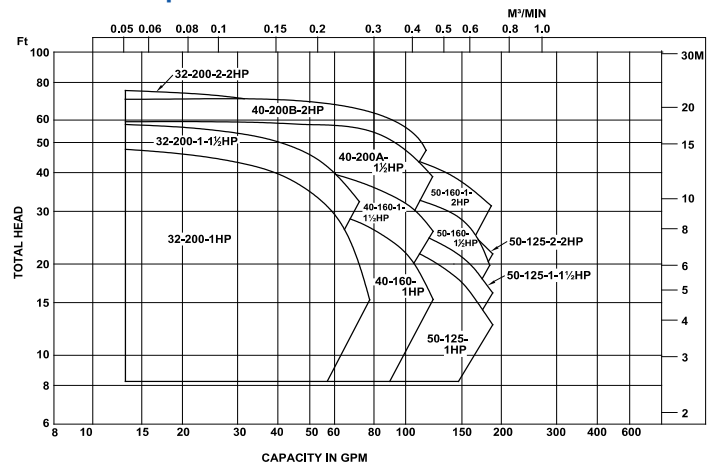

Specifications:

- Suction Size: 2" to 3"
- Discharge Size: 1 1/4" - 2 1/2"
- Power Range: 1 to 30 hp
- Capacity: 5 to 633 gpm
- Head: 9 to 282 feet
- Liquid: Clean Water, Glycol, Dielectric Fluid

Applications:

3U

Nominal Speed 3450 RPM

- | | | |
|-------------------|------------------|-------------------|
| 1. 3U65-125-7.5HP | 5. 3U65-160-10HP | 9. 3U65-200-20HP |
| 2. 3U65-125-10HP | 6. 3U65-160-15HP | 10. 3U65-200-25HP |
| 3. 3U65-125-15HP | 7. 3U65-160-20HP | 11. 3U65-200-30HP |
| 4. 3U65-125-20HP | 8. 3U65-160-25HP | |

*Three phase motor only

Nominal Speed 1725 RPM

*Note: Model 3U with seal code "C" is certified

Certified to NSF/ANSI CAN 61 & 372

EBARA

Illinois Location:
 (847) 841-7867
 1675 Todd Farm Dr.
 Elgin, IL 60123