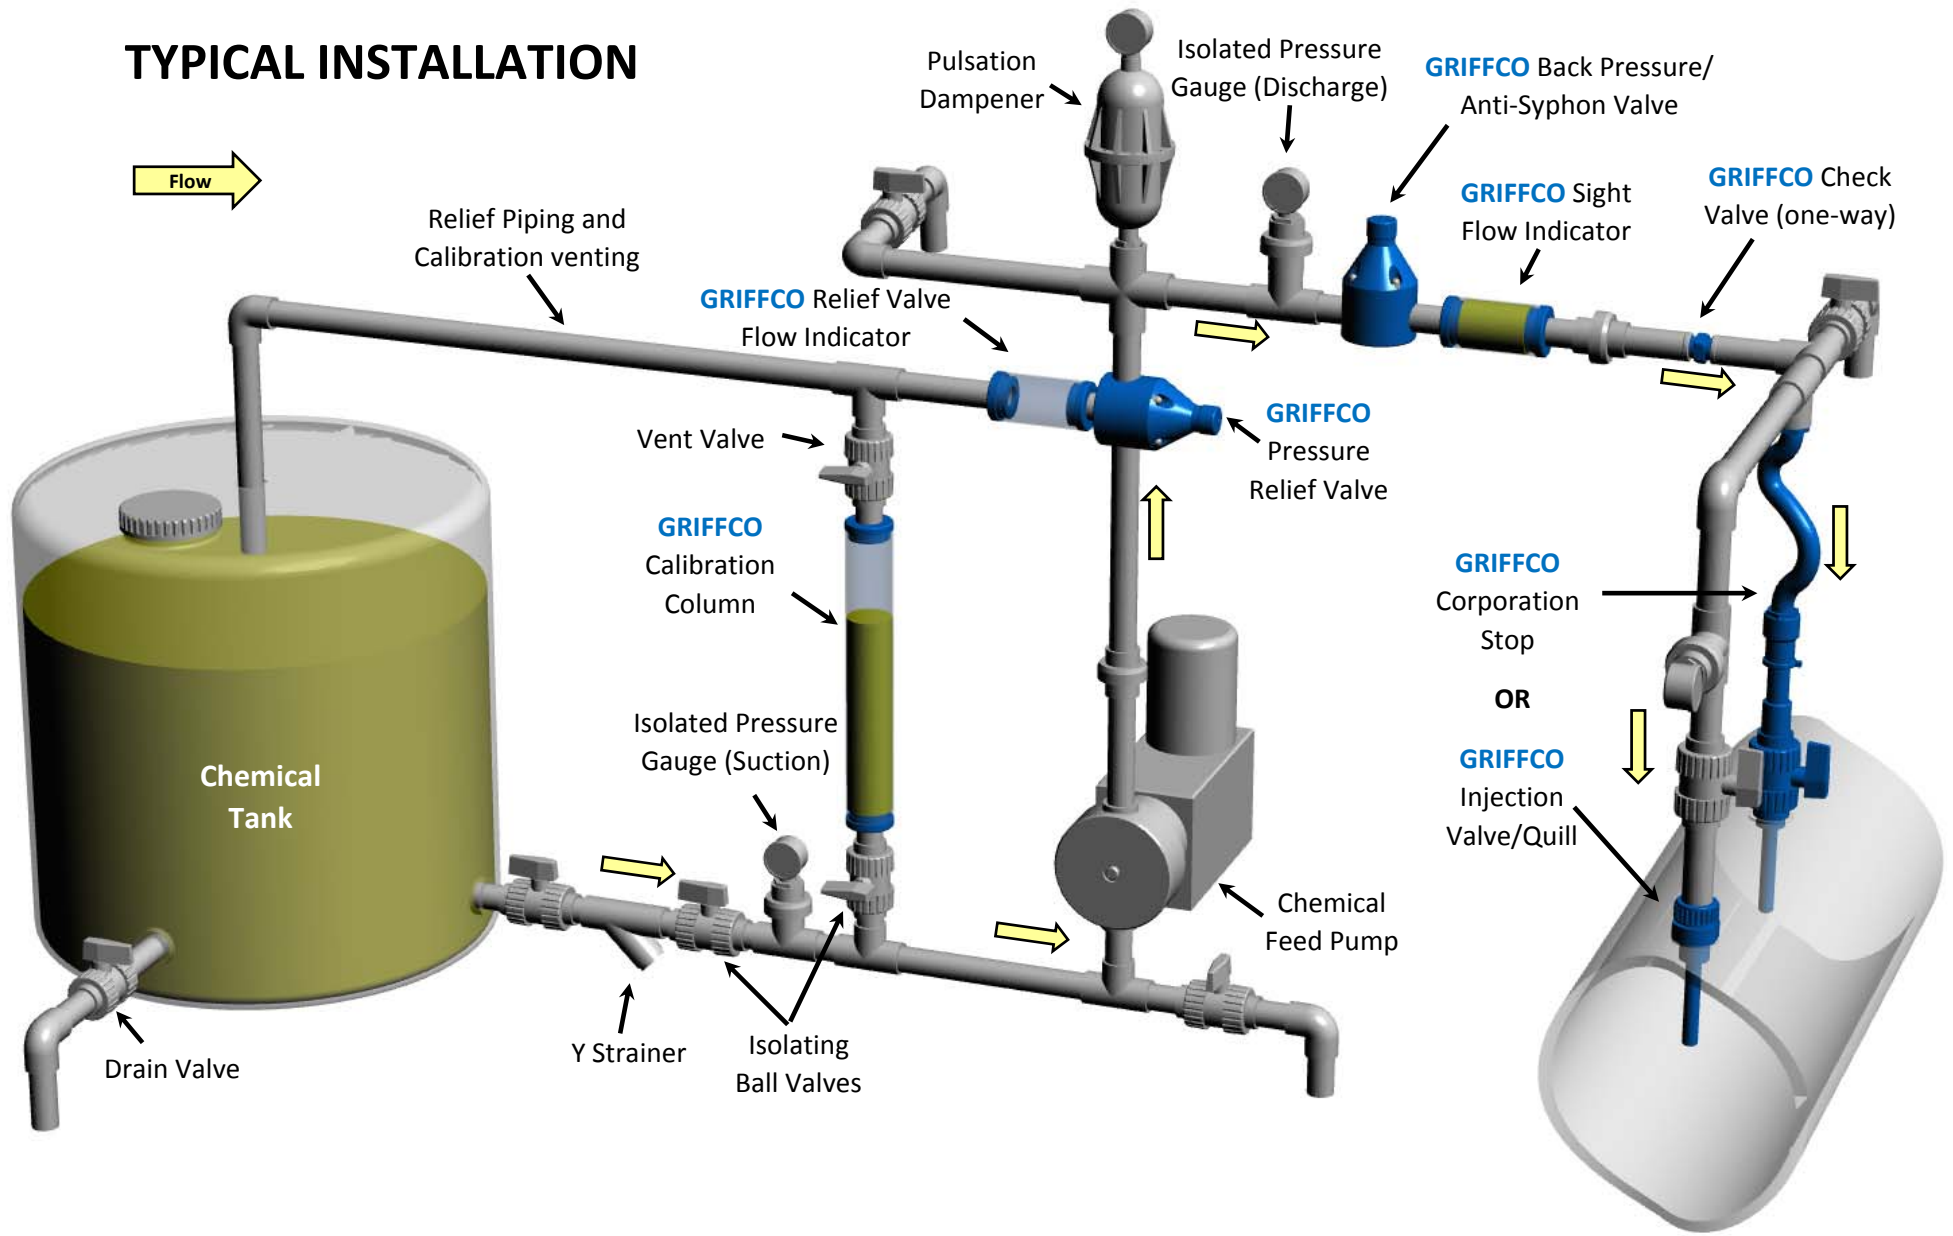

## TYPICAL INSTALLATION

**Minnesota Location:**

(651) 758-7867  
330 Mill Bay South Suite 1511  
Afton, MN 55001

**Illinois Location:**

(847) 841-7867  
1675 Todd Farm Dr.  
Elgin, IL 60123