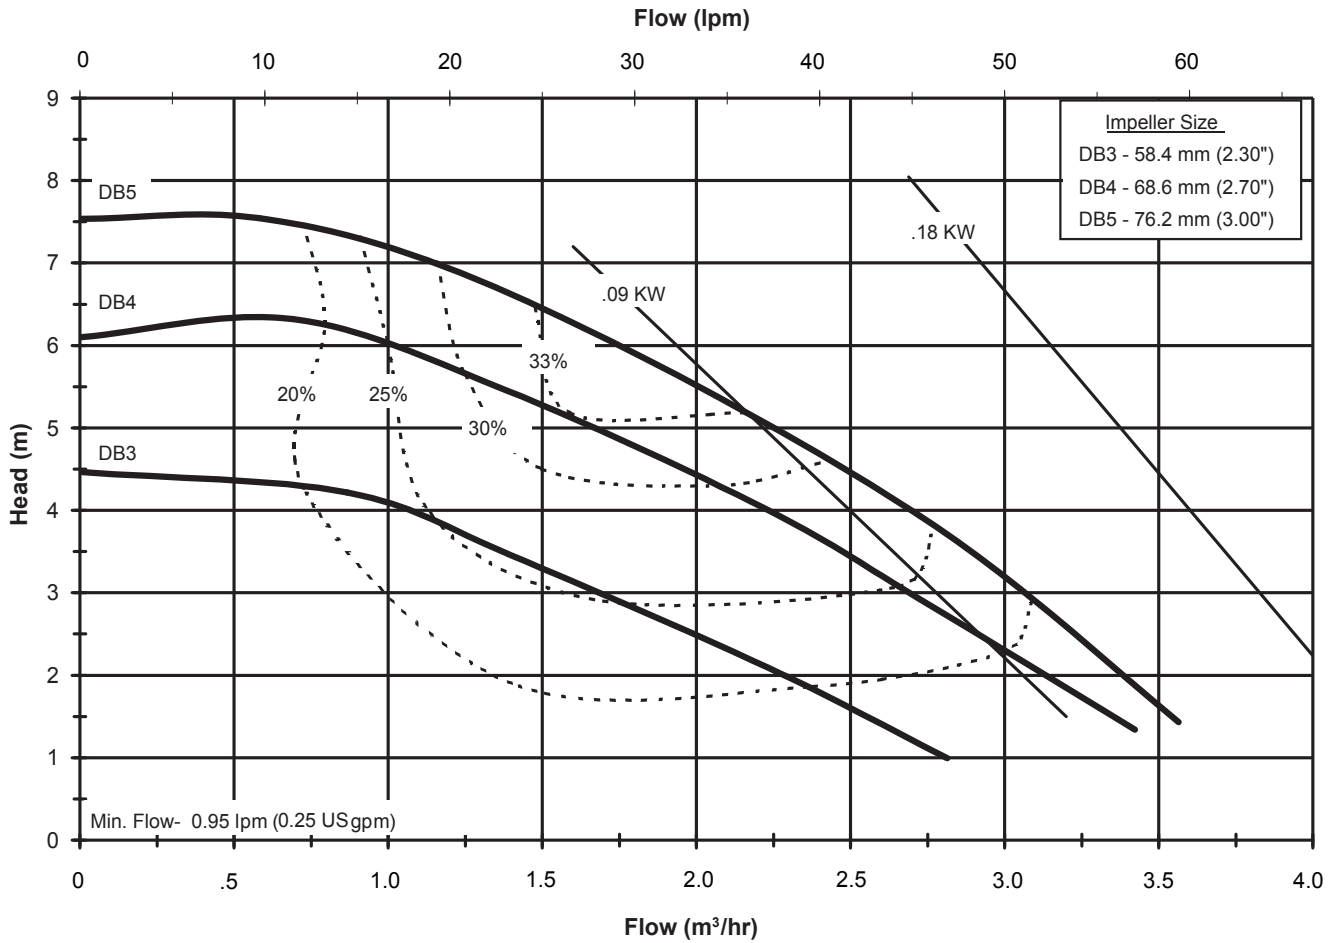

Model DB3, 4, 5
 3450 rpm, 60 Hz
 Suction: 1" FNPT
 Discharge: 1/2" MNPT

PUMP SUPPLY
 INCORPORATED

Illinois Location:
 (847) 841-7867
 860 Church Rd Elgin, IL 61

Minnesota Location:
 (651) 758-7867
 330 Mill Bay South Suite
 Afton, MN 55001

PumpSupplyInc.com

PUMP SUPPLY
 INCORPORATED

DB345-5060
 6061 REV 0

Model DB3, 4, 5
 2900 rpm, 50 Hz
 Suction: 1" FNPT
 Discharge: 1/2" MNPT

Illinois Location:
 (847) 841-7867
 860 Church Rd Elgin, IL 61

Minnesota Location:
 (651) 758-7867
 330 Mill Bay South Suite
 Afton, MN 55001