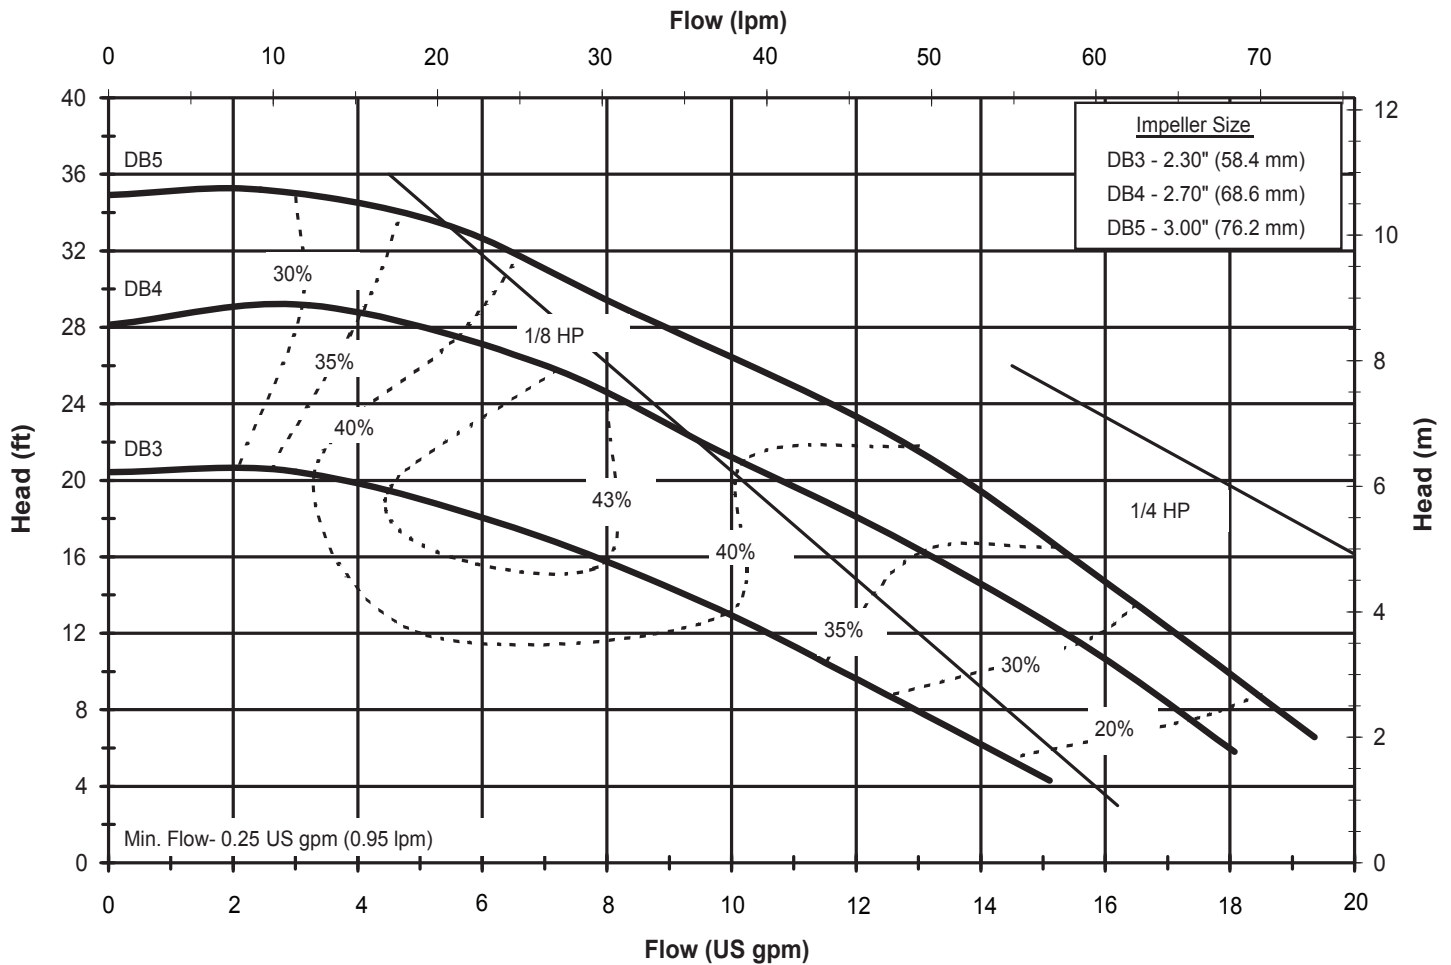

Model DB3, 4, 5
 3450 rpm, 60 Hz
 Suction: 1" FNPT
 Discharge: 1/2" MNPT

PUMP SUPPLY
 INCORPORATED

Illinois Location:
 (847) 841-7867
 860 Church Rd Elgin, IL 61

Minnesota Location:
 (651) 758-7867
 330 Mill Bay South Suite
 Afton, MN 55001

PumpSupplyInc.com

PUMP SUPPLY
 INCORPORATED

DB345-5060
 6061 REV 0

Model DB3, 4, 5
 2900 rpm, 50 Hz
 Suction: 1" FNPT
 Discharge: 1/2" MNPT

Illinois Location:
 (847) 841-7867
 860 Church Rd Elgin, IL 61

Minnesota Location:
 (651) 758-7867
 330 Mill Bay South Suite
 Afton, MN 55001