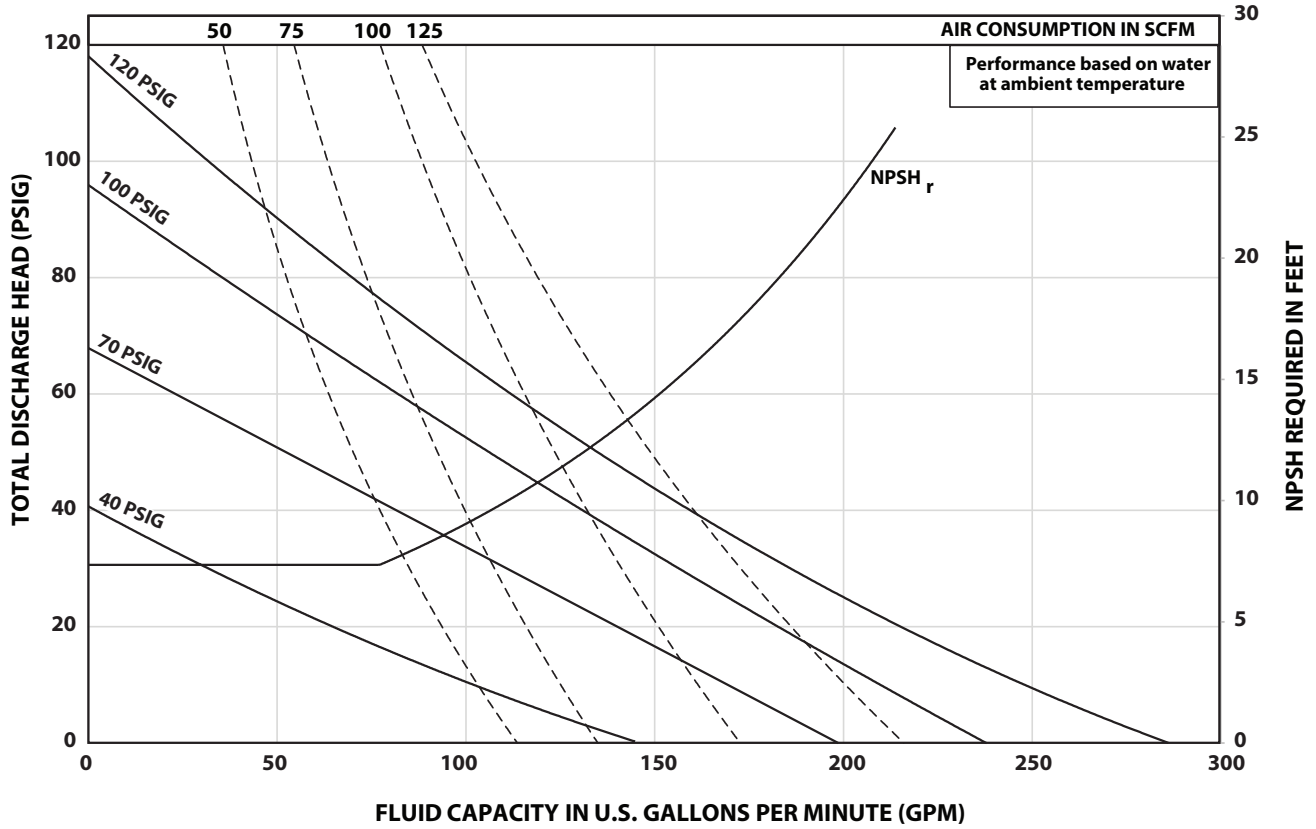

PERFORMANCE CURVES

PD30X-XXX-XXX-AXXX 3" NON-METALLIC DIAPHRAGM PUMP

PD30X-XXX-XXX-AXXX 3" NON-METALLIC DIAPHRAGM PUMP