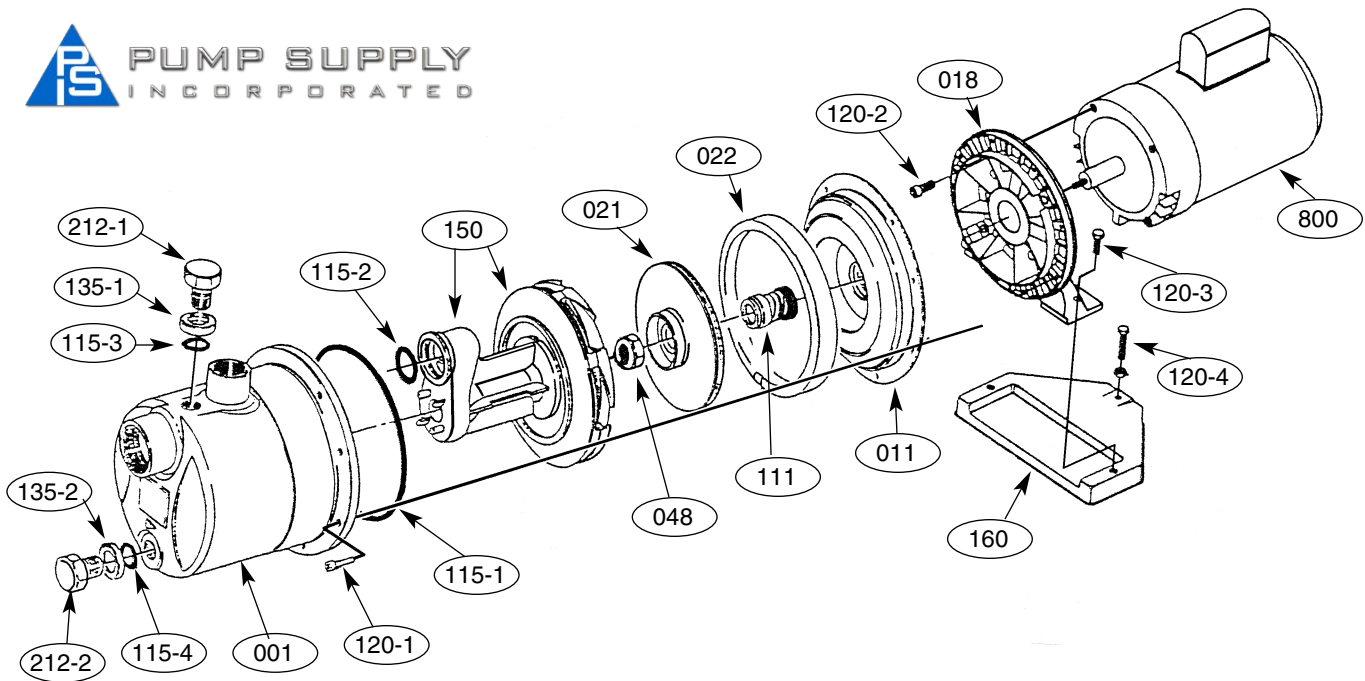

JEU

Model JEU

EBARA Stainless Steel Self Priming Jet Pumps

Sectional View

Part No.	Part Name	Material	No. for 1 Unit
001	Casing	304L Stainless	1
011	Casing cover	304L Stainless	1
018	Bracket	Aluminum	1
021	Impeller	304L Stainless	1
022	Guide vane	Noryl GFNZ	1
048	Impeller nut	304L Stainless	1
111	Mechanical seal	-	1 set
115-1	O-Ring	Viton	1
115-2	O-Ring	Viton	1
115-3	O-Ring	Viton	1
115-4	O-Ring	Viton	1
120-1	Bolt	304L Stainless	8
120-2	Bolt	304L Stainless	4
120-3	Bolt	304L Stainless	2
120-4	Bolt	304L Stainless	1
135-1	Washer	304L Stainless	1
135-2	Washer	304L Stainless	1
150	Diffuser & Venturi Tube	Noryl GFNZ	1
160	Base	Steel	1
212-1	Plug	304L Stainless	1
212-2	Plug	304L Stainless	1
800	Motor	NEMA 56J Frame	1