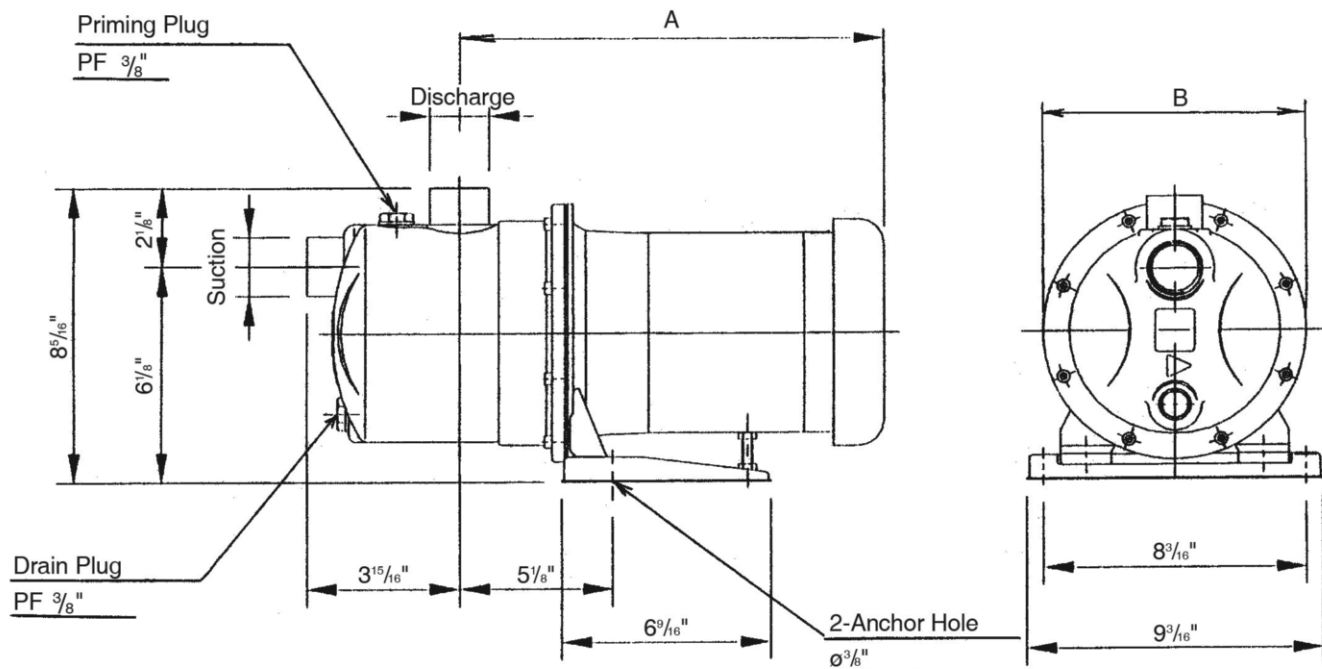

JEU

Model JEU

EBARA Stainless Steel Self Priming Jet Pumps

Dimensions

Model	Size	Pump Size-NPT (inch)		Dimension (inch)		Unit Weight (lbs.)			
		Suction	Discharge	A	B	Single Phase		Three Phase	
						ODP	TEFC	ODP	TEFC
JEU806-3/4HP	1x1 1/4 x 4 1/2	1 1/4	1	19 1/16 Max.	8 3/16 Max.	37	41	39	43
JEU1506-1 1/2HP	1x1 1/4 x 5 3/16	1 1/4	1	19 7/16 Max.	9 5/16 Max.	42	46	44	48