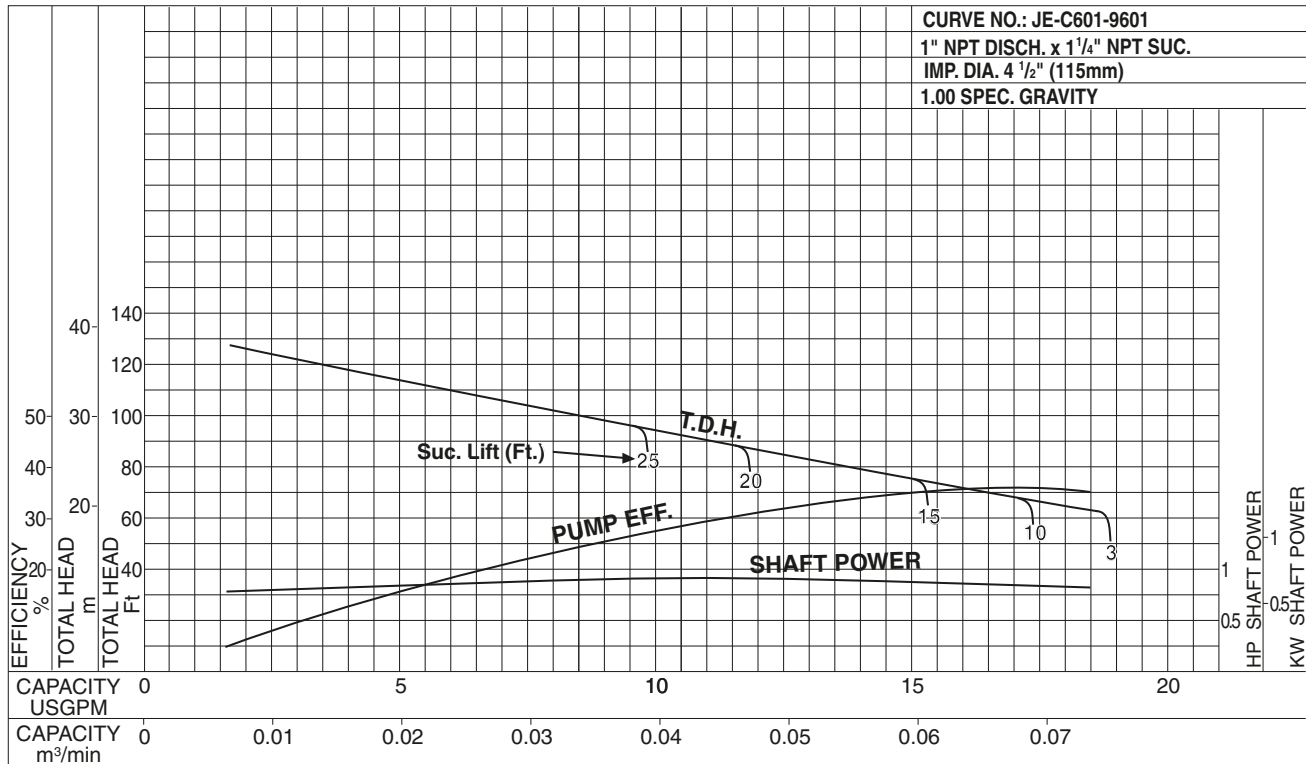

JEU

Model JEU

EBARA Stainless Steel Self Priming Jet Pumps

Selection Chart

60 Hz Synchronous Speed: 3450 RPM

NOTE: Figures in selection chart indicate suction lift (Ft.).

Model JEU

EBARA Stainless Steel Self Priming Jet Pumps

Performance Curves

JEU806-³/₄ HP

Synchronous Speed: 3450 RPM

Size: 1 x 1¹/₄ x 4¹/₂

JEU1506-1¹/₂ HP

Synchronous Speed: 3450 RPM

Size: 1 x 1¹/₄ x 5³/₁₆