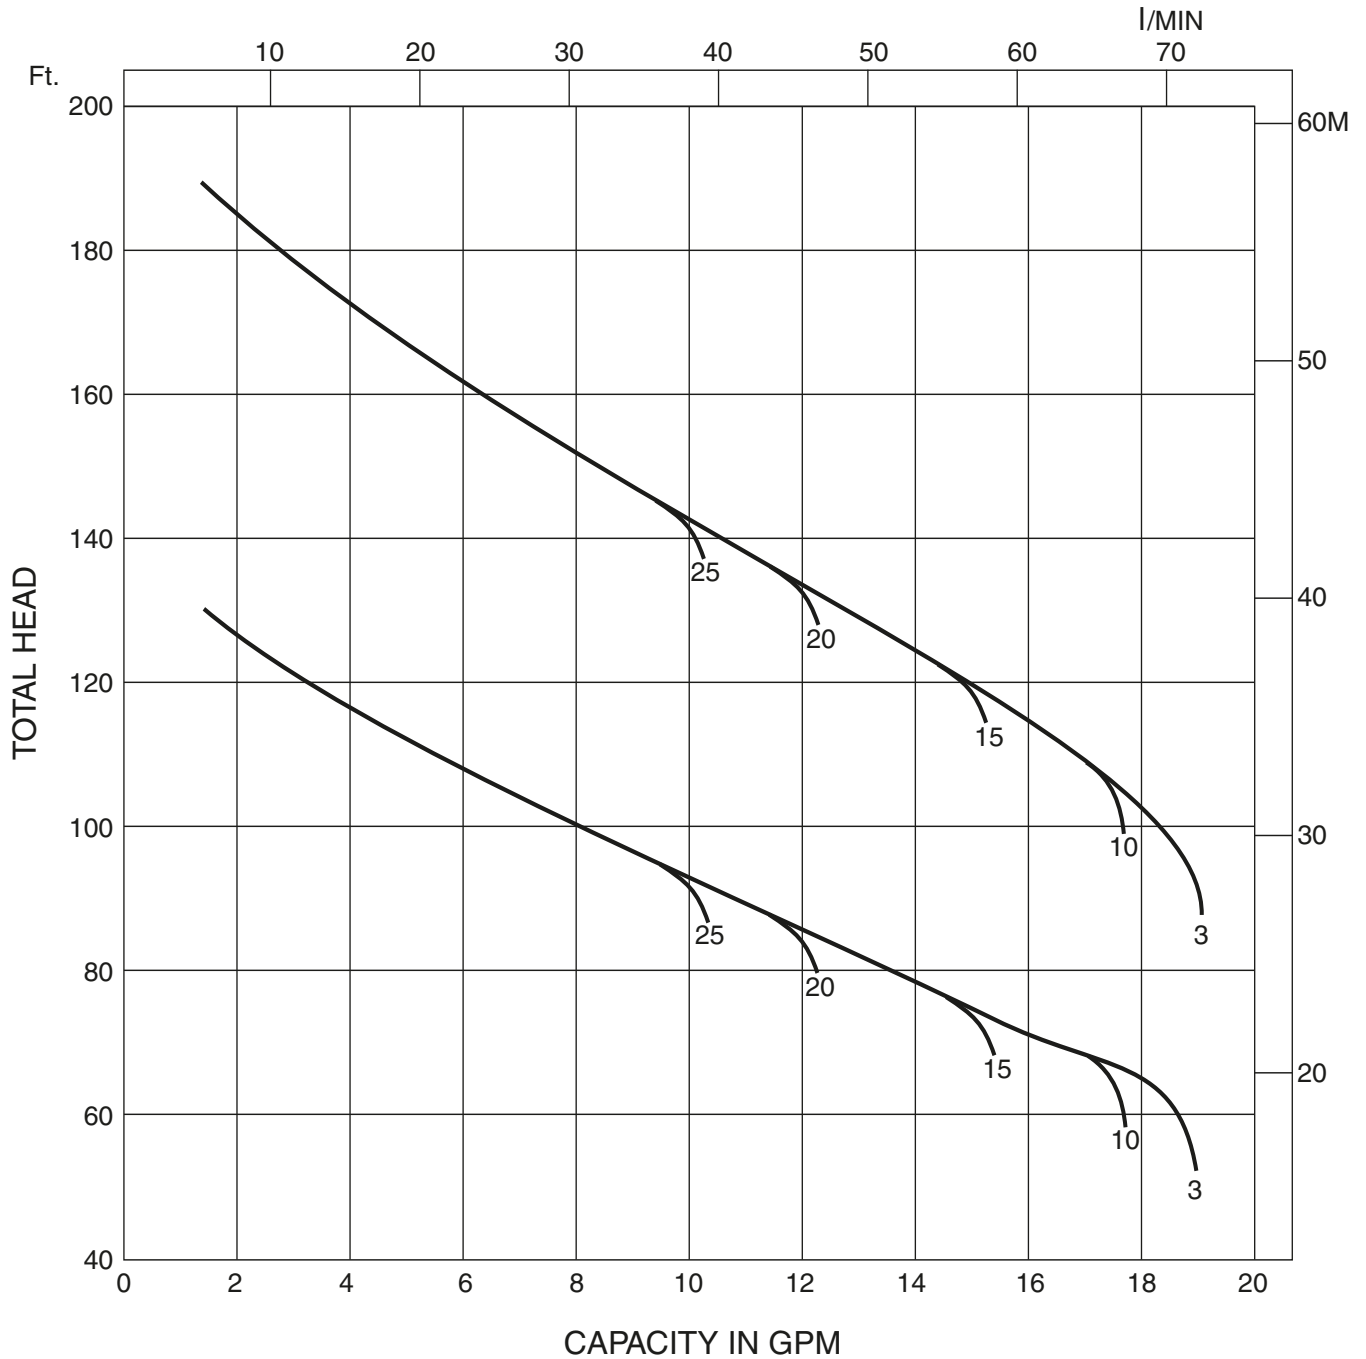

JEU

Model JEU

EBARA Stainless Steel Self Priming Jet Pumps

Selection Chart

60 Hz Synchronous Speed: 3450 RPM

NOTE: Figures in selection chart indicate suction lift (Ft.).

Model JEU

EBARA Stainless Steel Self Priming Jet Pumps

Performance Curves

JEU806-³/₄ HP

Synchronous Speed: 3450 RPM

Size: 1 x 1¹/₄ x 4¹/₂

JEU1506-1¹/₂ HP

Synchronous Speed: 3450 RPM

Size: 1 x 1¹/₄ x 5³/₁₆