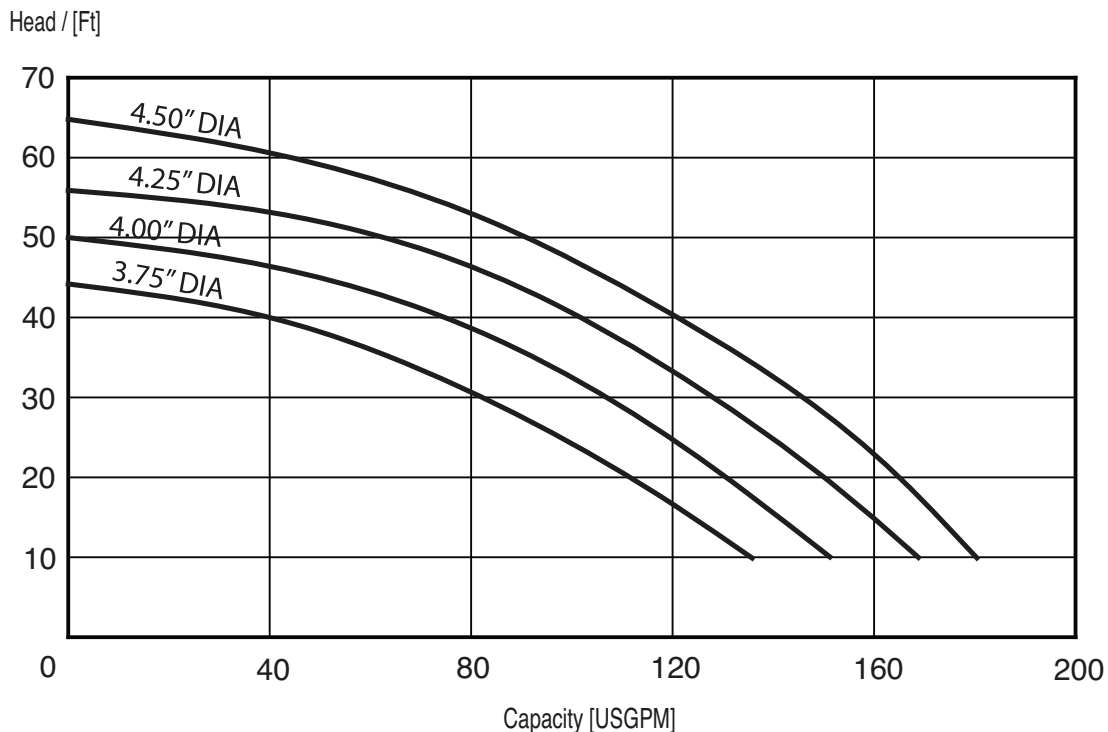

Note: Full diameter impeller included in price of pump. Consult factory for reduced diameter impeller and pricing.