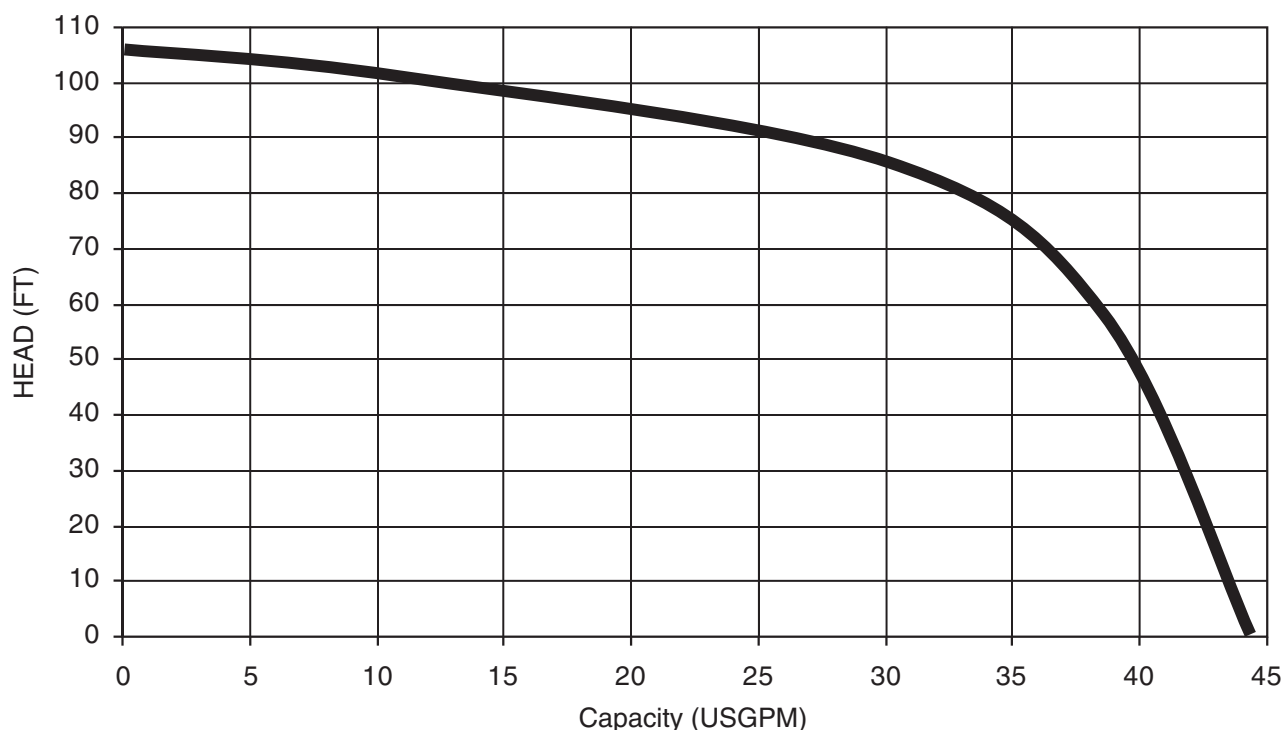

EBG2-21 EBG2-23 (2HP)

Synchronous Speed: 3450 RPM

1¼ inch Discharge