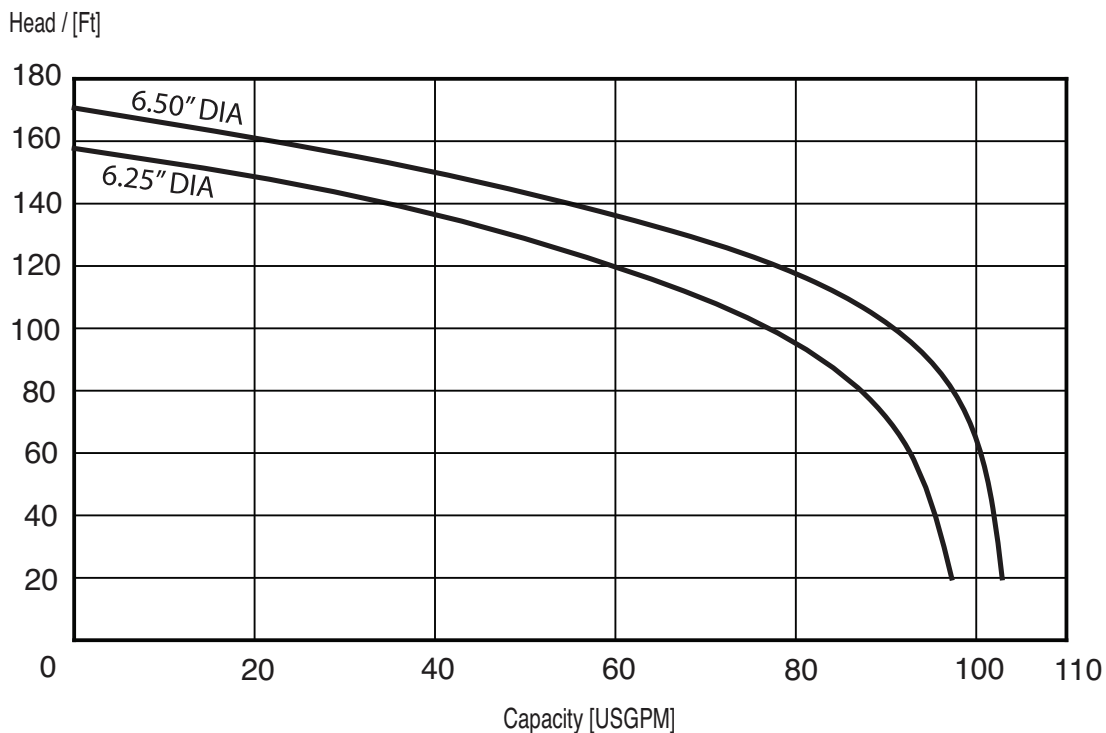

EBARA Submersible Grinder Pumps *(residential / commercial)*

EBG, EBHG

Performance Curves

Project: _____ GPM: _____ TDH: _____ EFF: _____ HP: _____ Chk'd: _____ Date: _____

EBHG-71 EBHG-73 (7½ HP) Synchronous Speed: 3450 RPM 2½ / 3 inch Discharge

Note: Full diameter impeller included in price of pump. Consult factory for reduced diameter impeller and pricing.

Illinois Location:
(847) 841-7867
860 Church Rd Elgin, IL 60123

Minnesota Location:
(651) 758-7867
330 Mill Bay South Suite 1511
Afton, MN 55001

PumpSupplyInc.com