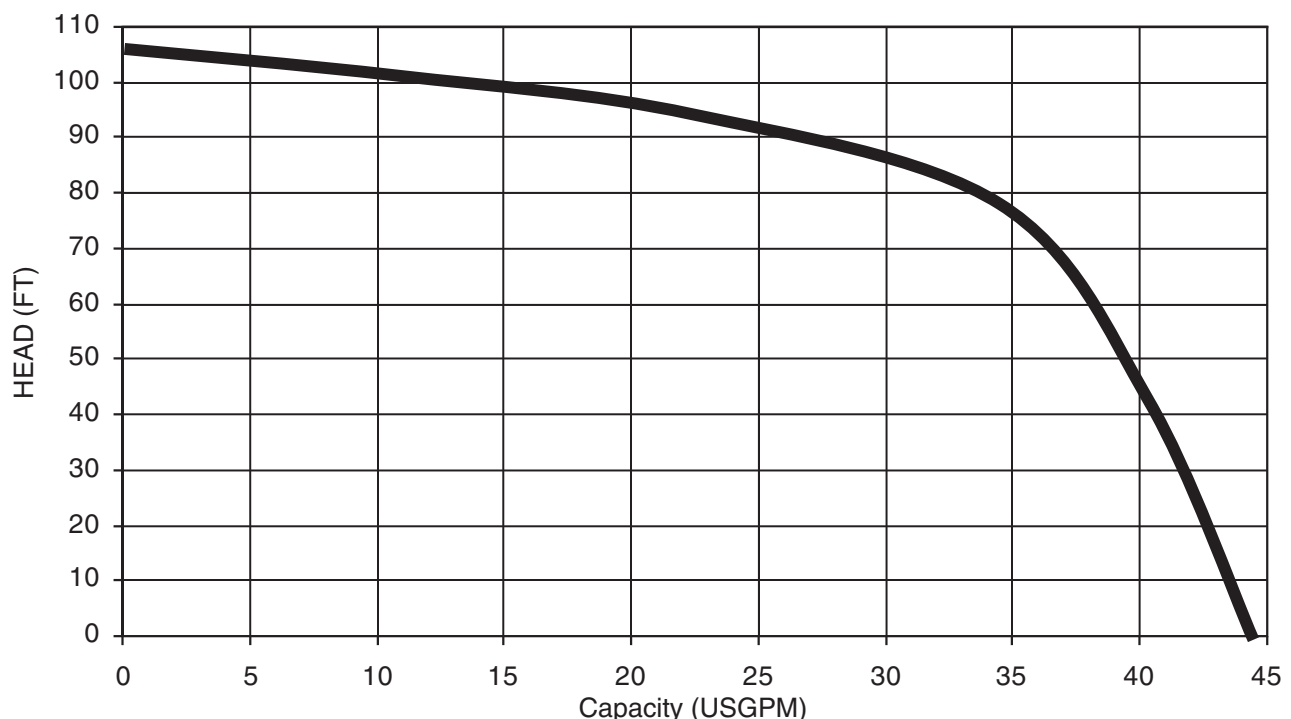

EBG, EBHG

Performance Curves

Project: _____ GPM: _____ TDH: _____ EFF: _____ HP: _____ Chk'd: _____ Date: _____

EBG2-2115(A) (2HP) Synchronous Speed: 3450 RPM 1¼ inch Discharge

EBG2-212C (2HP) Synchronous Speed: 3450 RPM 1¼ inch Discharge