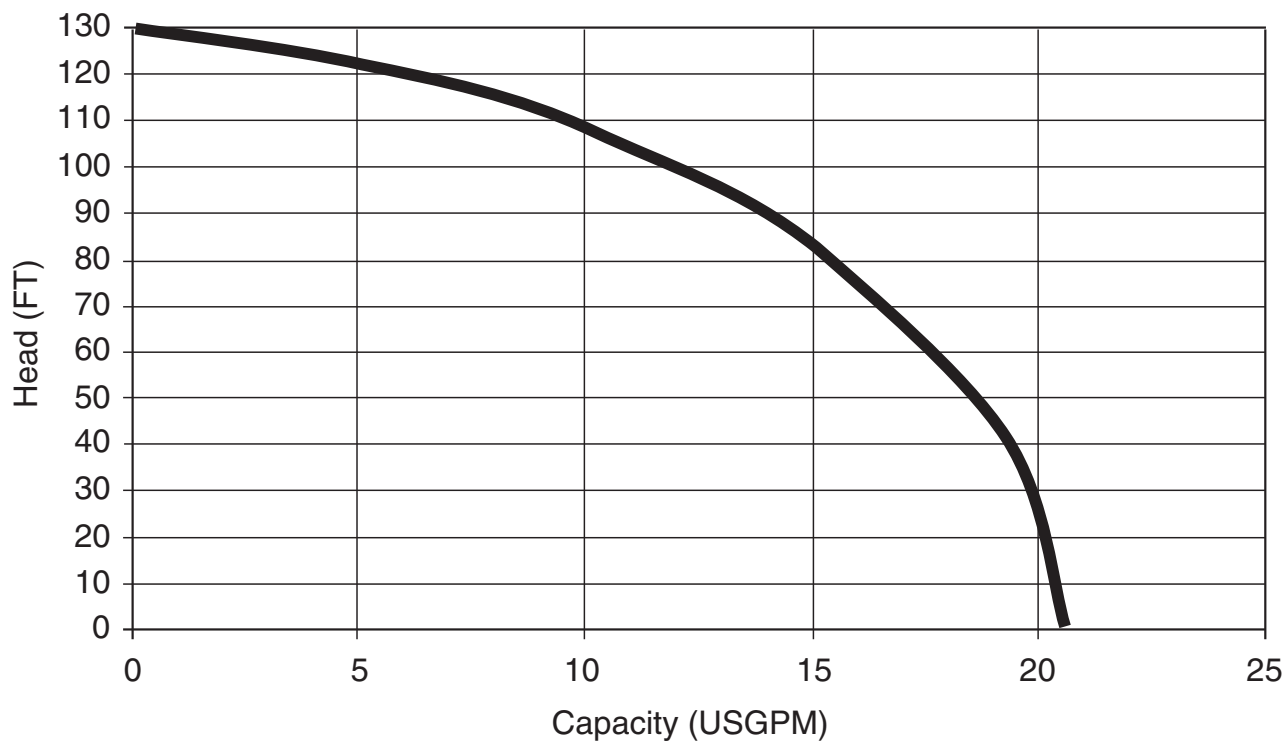

EBARA Submersible Grinder Pumps *(residential / commercial)*

EBG, EBHG

Performance Curves

Project: _____ GPM: _____ TDH: _____ EFF: _____ HP: _____ Chk'd: _____ Date: _____

EBHG2-212C (2HP)

Synchronous Speed: 3450 RPM

1¼ inch Discharge