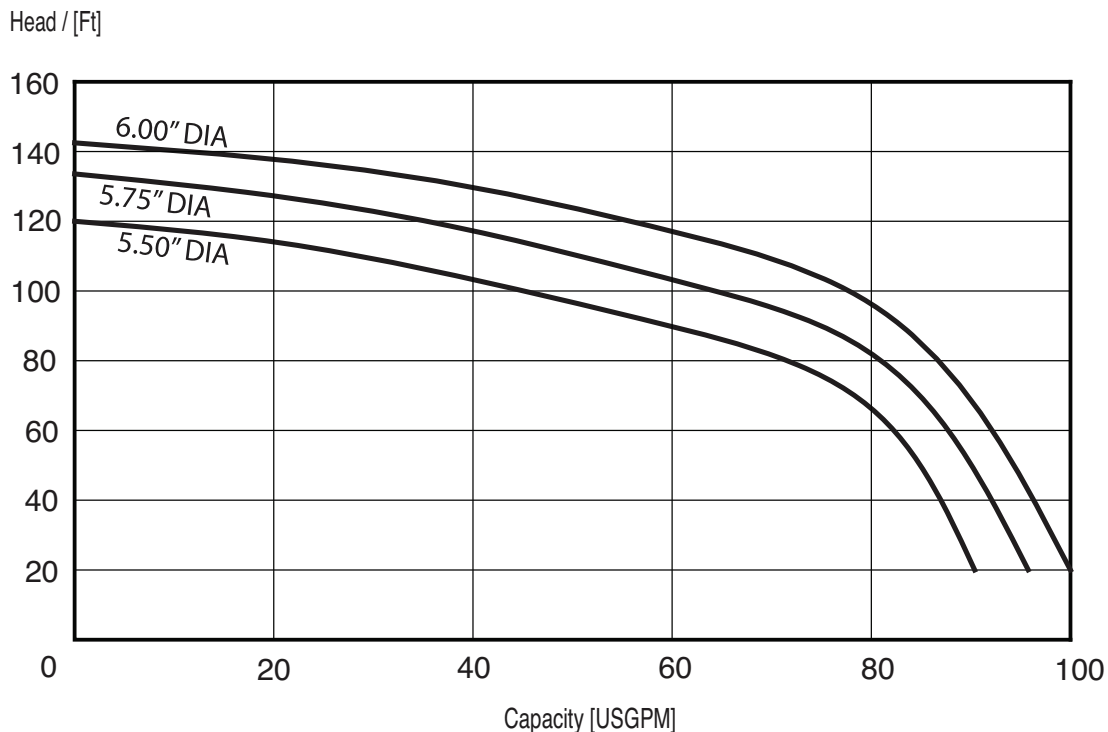

EBARA Submersible Grinder Pumps *(residential / commercial)*

EBG, EBHG

Performance Curves

Project: _____ GPM: _____ TDH: _____ EFF: _____ HP: _____ Chk'd: _____ Date: _____

EBHG-31 EBHG-33 (3HP) Synchronous Speed: 3450 RPM 2½ / 3 inch Discharge

Note: Full diameter impeller included in price of pump. Consult factory for reduced diameter impeller and pricing.

EBHG-51 EBHG-53 (5HP) Synchronous Speed: 3450 RPM 2½ / 3 inch Discharge

Note: Full diameter impeller included in price of pump. Consult factory for reduced diameter impeller and pricing.