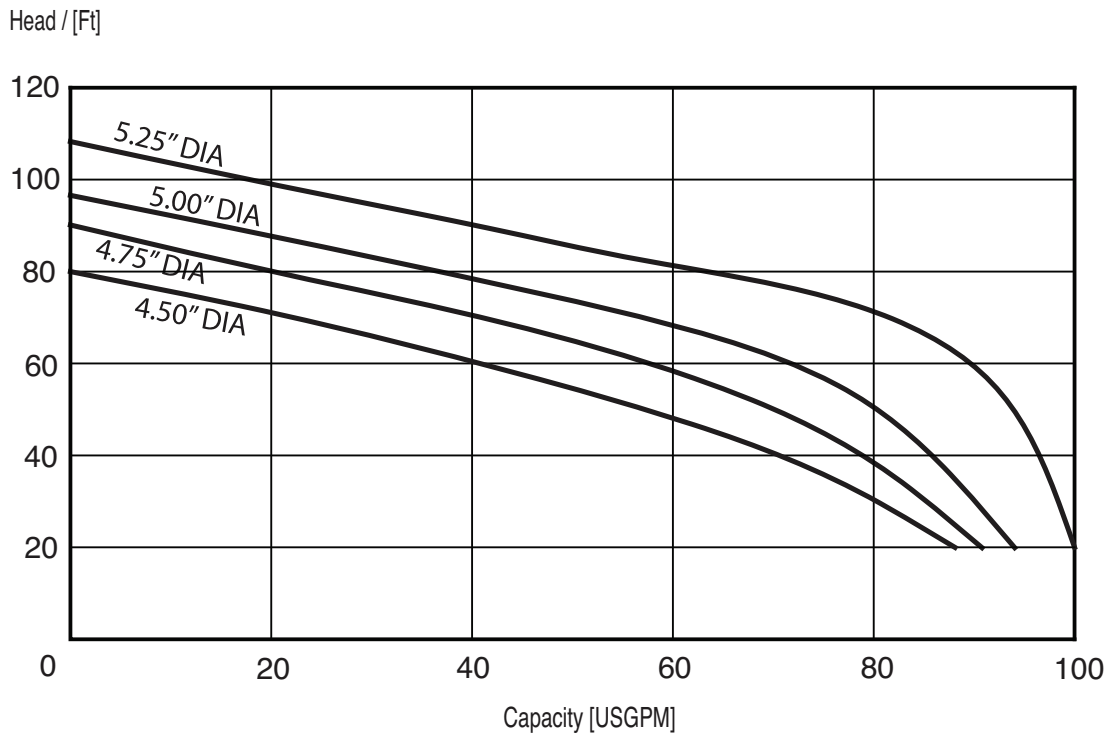

EBARA Submersible Grinder Pumps *(residential / commercial)*

EBG, EBHG

Performance Curves

Project: _____ GPM: _____ TDH: _____ EFF: _____ HP: _____ Chk'd: _____ Date: _____

EBHG-31 EBHG-33 (3HP) Synchronous Speed: 3450 RPM 2½ / 3 inch Discharge

Note: Full diameter impeller included in price of pump. Consult factory for reduced diameter impeller and pricing.