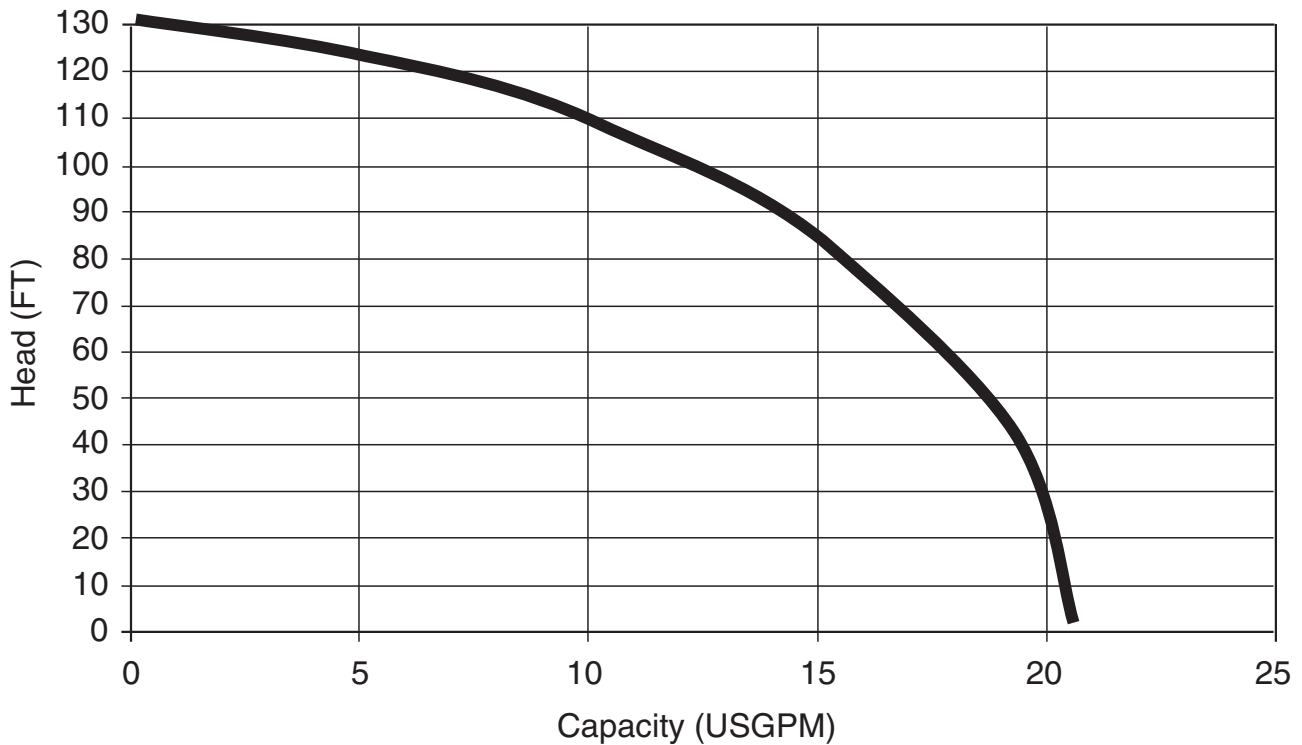

EBARA Submersible Grinder Pumps *(residential / commercial)*

EBG, EBHG

Performance Curves

Project: _____ GPM: _____ TDH: _____ EFF: _____ HP: _____ Chk'd: _____ Date: _____

EBHG2-21 EBHG2-23 (2HP) Synchronous Speed: 3450 RPM 1 1/4 inch Discharge

EBG-31 EBG-33 (3HP) Synchronous Speed: 3450 RPM 2 1/2 / 3 inch Discharge