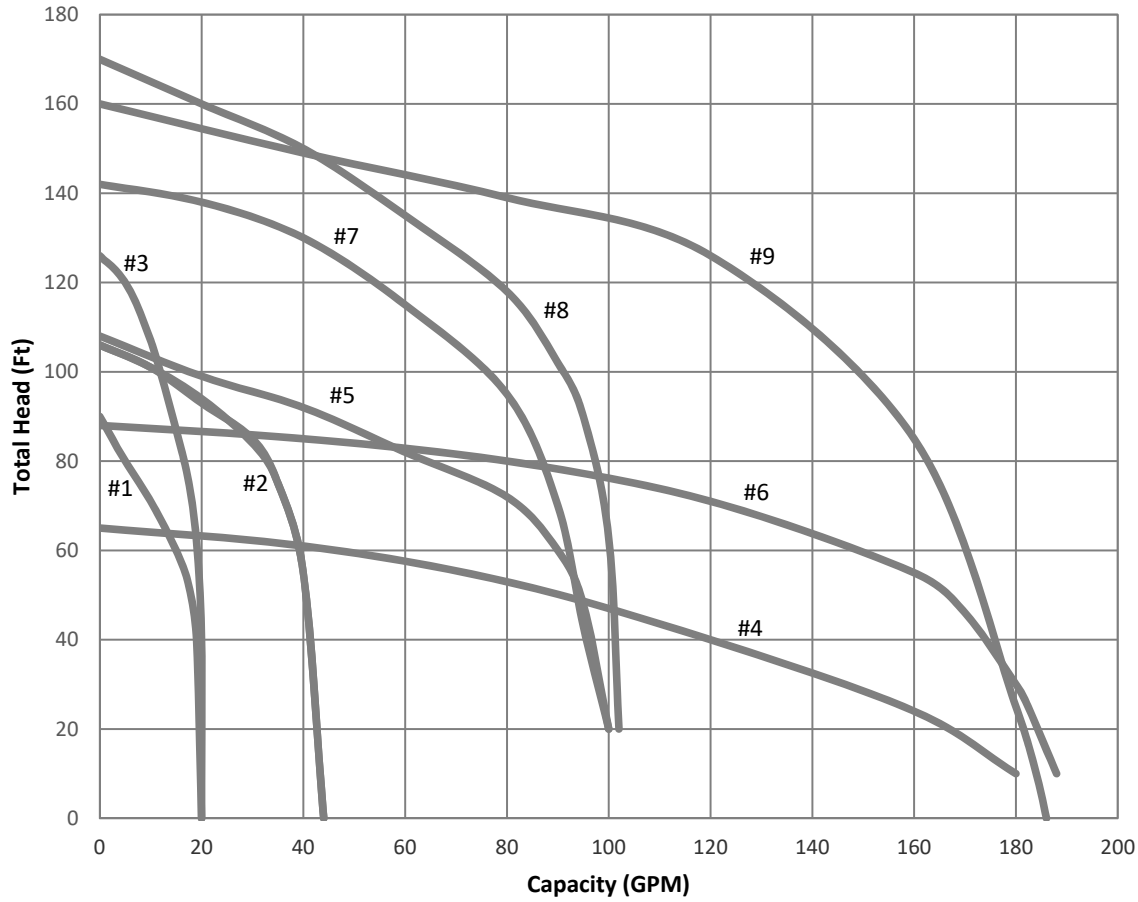

EBARA Submersible Grinder Pumps *(residential / commercial)*

EBG, EBHG

Selection Chart

- 1 EBG2-2115 2HP
- 2 EBG2-2 2HP
- 3 EBHG2-2 2HP
- 4 EBG-3 3HP
- 5 EBHG-3 3HP
- 6 EBG-5 5HP
- 7 EBHG-5 5HP
- 8 EBHG-7 7.5HP
- 9 EBG-103 10HP