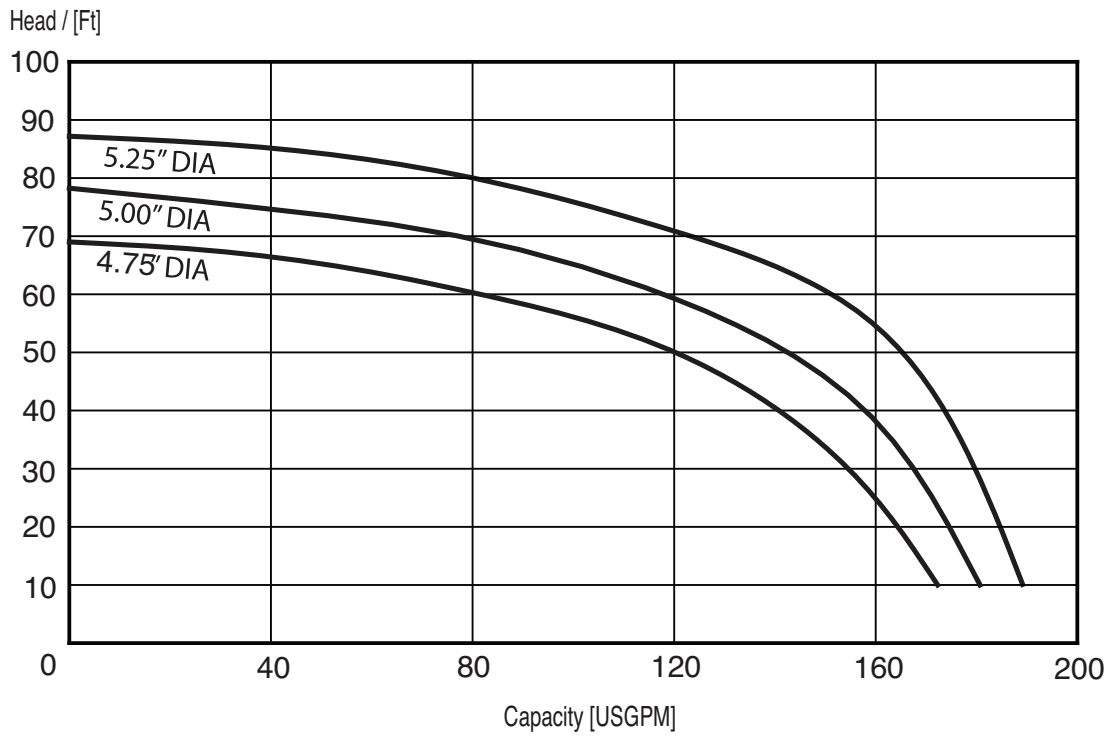

EBARA Submersible Grinder Pumps *(residential / commercial)*

EBG, EBHG

Performance Curves

Project: _____ GPM: _____ TDH: _____ EFF: _____ HP: _____ Chk'd: _____ Date: _____

EBG-51 EBG 53 (5HP) Synchronous Speed: 3450 RPM 2 1/2 / 3 inch Discharge

Note: Full diameter impeller included in price of pump. Consult factory for reduced diameter impeller and pricing.