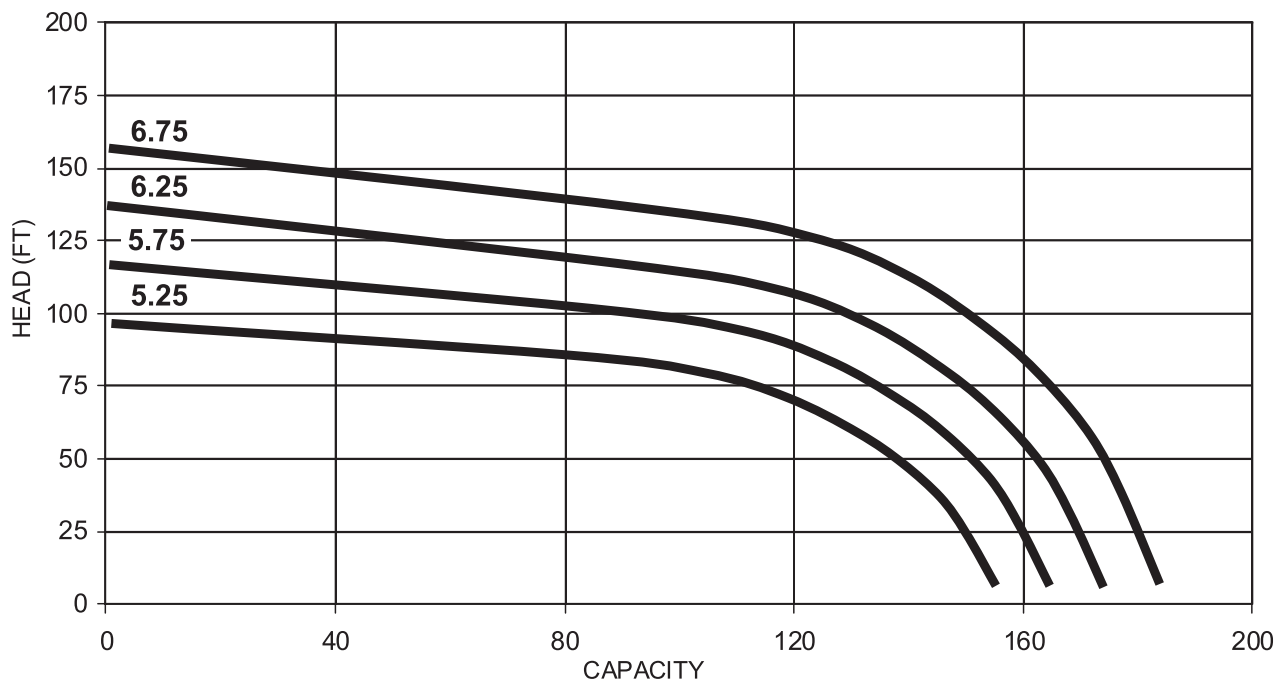

EBG-103 (10HP) Synchronous Speed: 3450 RPM 2 1/2 / 3 inch Discharge

Note: Full diameter impeller included in price of pump. Consult factory for reduced diameter impeller and pricing.