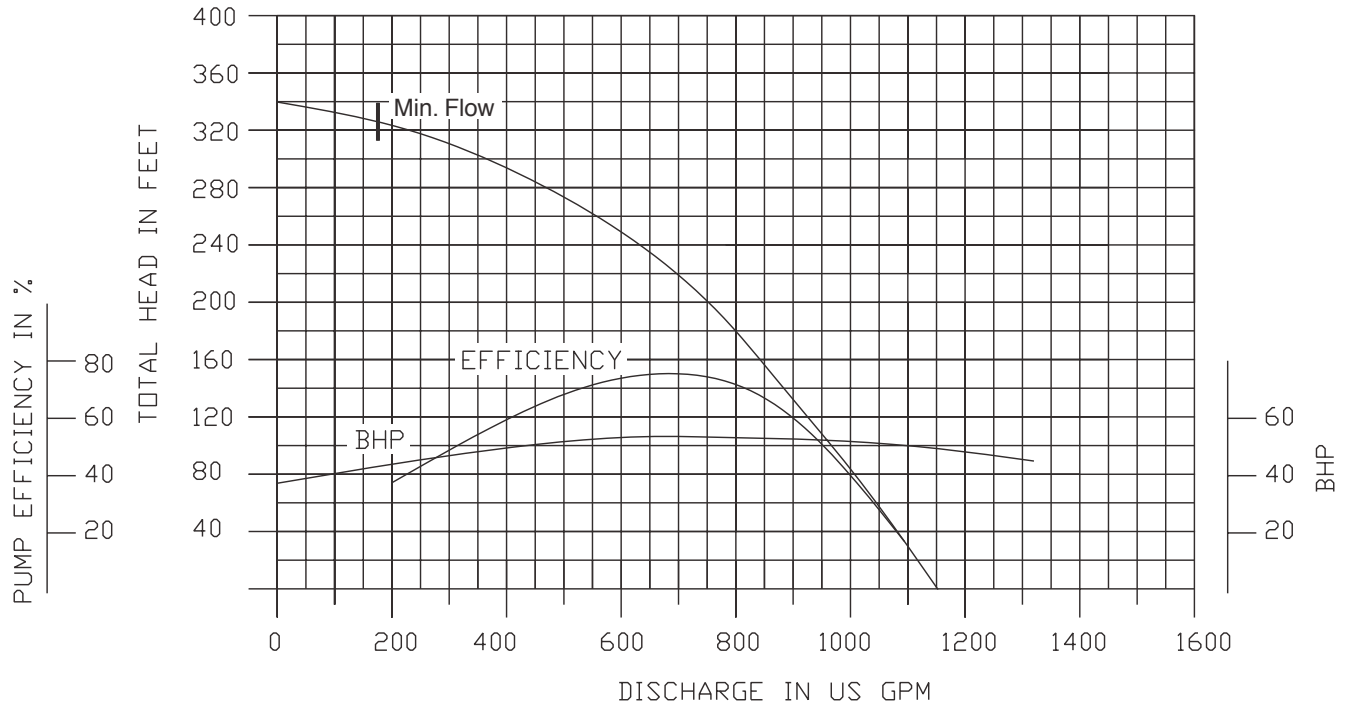

**6" NPT Discharge**

**Performance Curves**

**150DWPM635 (35HP)**

**3400 RPM**

**6" NPT Discharge**

**200DWP635 (35HP)**

**3400 RPM**

**8" NPT Discharge**

**Performance Curves**

**150DWPM658 (58HP)**

**3400 RPM**

**6" NPT Discharge**

**200DWP658 (58HP)**

**3400 RPM**

**8" NPT Discharge**