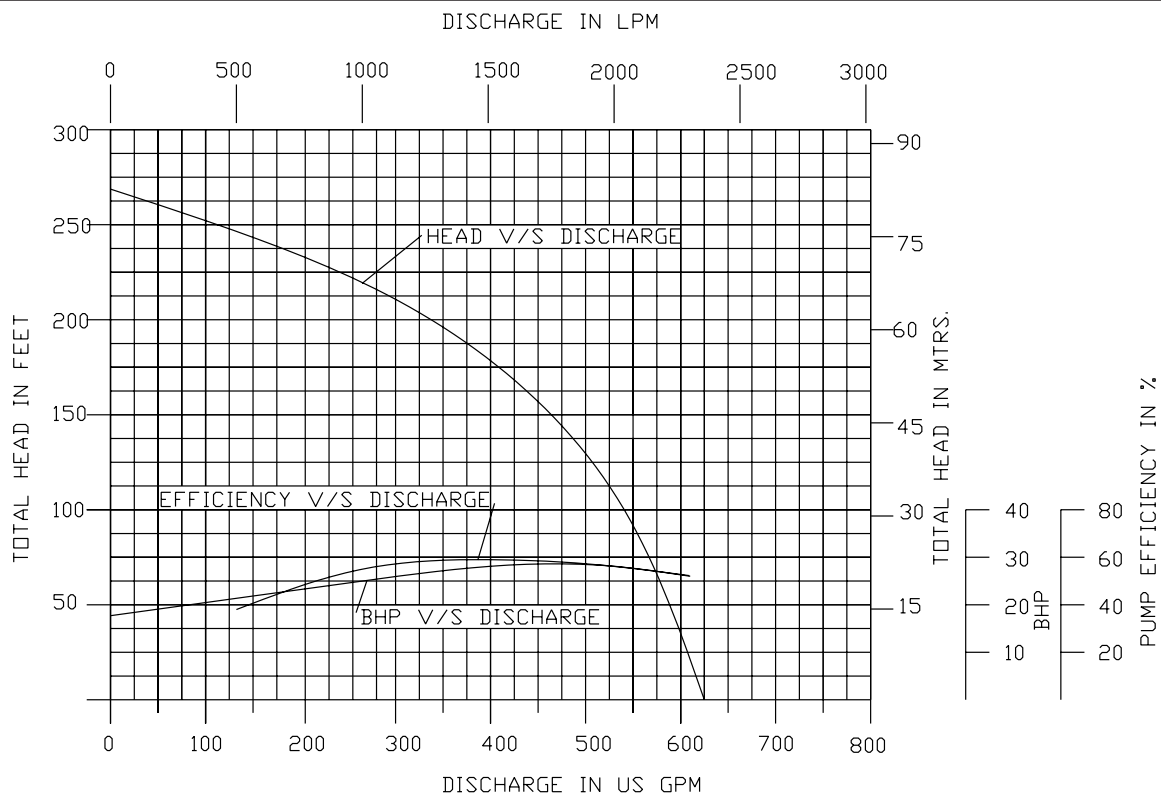

**3400 RPM**

**6" NPT Discharge**

**Performance Curves**

**100DWPM625 (25HP)**

**3400 RPM**

**4" NPT Discharge**

**150DWP625 (25HP)**

**3400 RPM**

**6" NPT Discharge**

**Performance Curves**

**150DWPM635 (35HP)**

**3400 RPM**

**6" NPT Discharge**

**200DWP635 (35HP)**

**3400 RPM**

**8" NPT Discharge**

**Performance Curves**

**150DWPM658 (58HP)**

**3400 RPM**

**6" NPT Discharge**

**200DWP658 (58HP)**

**3400 RPM**

**8" NPT Discharge**