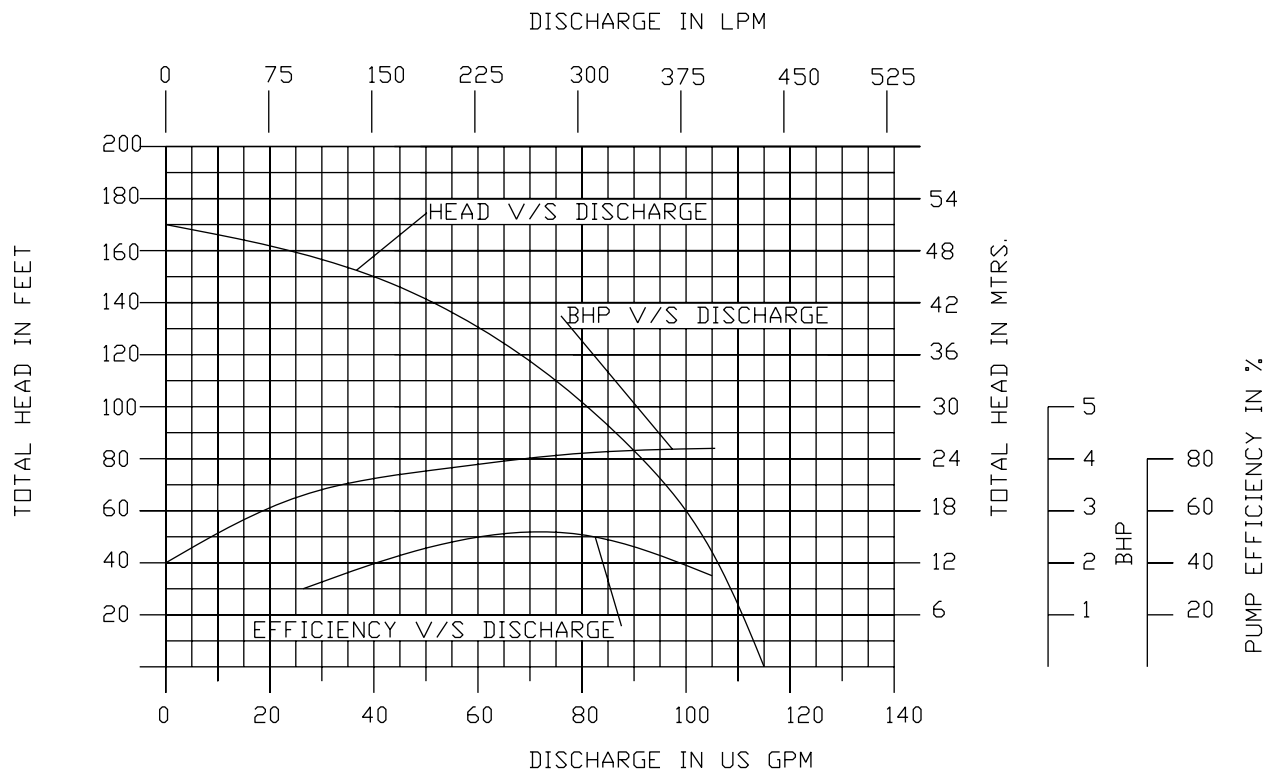

**3450 RPM**

**3" NPT Discharge**

**80DWP65 (5HP)**

**3450RPM**

**3" NPT Discharge**

**Performance Curves**

**80DWPM65 (5HP)**

**3450 RPM**

**3" NPT Discharge**

**100DWP67.5 (7.5HP)**

**3450RPM**

**4" NPT Discharge**

**Performance Curves**

**80DWPM610 (10HP)**

**3450 RPM**

**3" NPT Discharge**