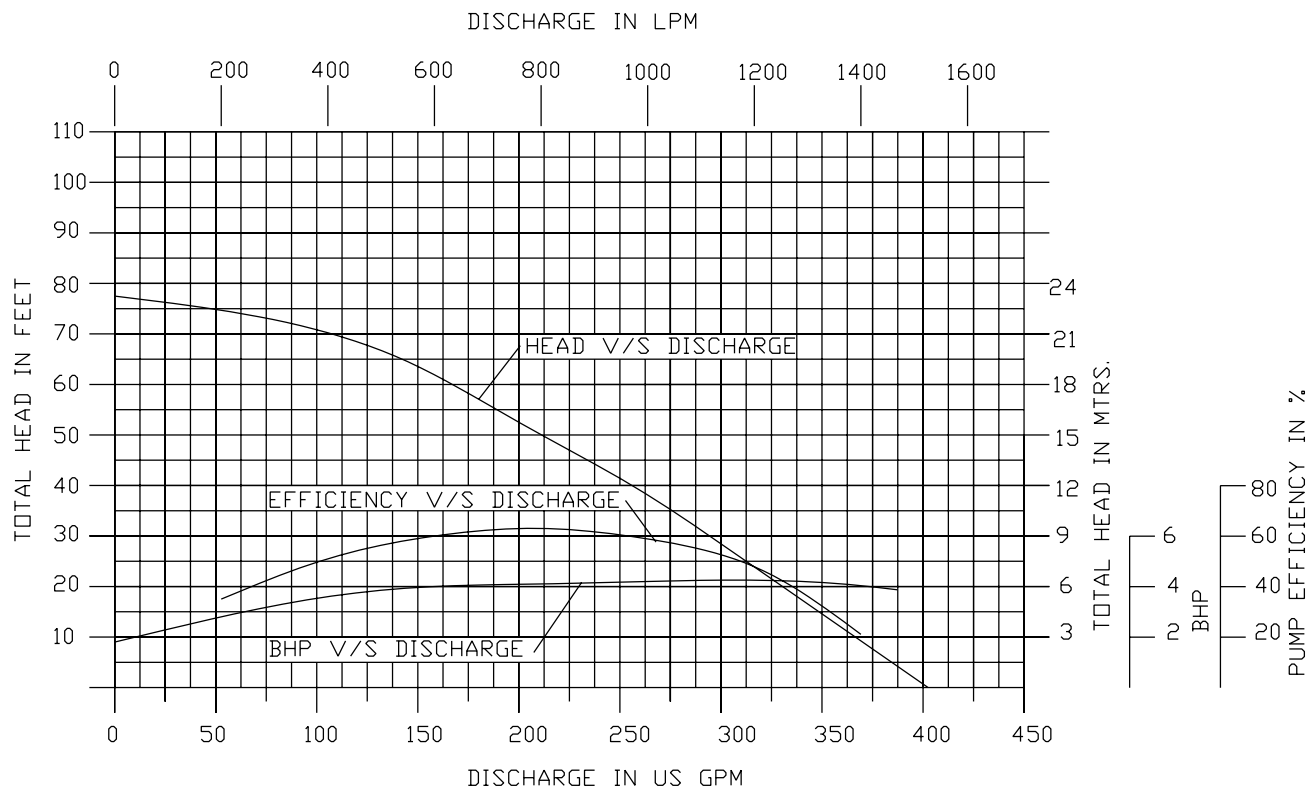

**3450 RPM**

**3" NPT Discharge**

**80DWP65 (5HP)**

**3450RPM**

**3" NPT Discharge**

**Performance Curves**

**80DWPM65 (5HP)**

**3450 RPM**

**3" NPT Discharge**

**100DWP67.5 (7.5HP)**

**3450RPM**

**4" NPT Discharge**

**Performance Curves**

**80DWPM610 (10HP)**

**3450 RPM**

**3" NPT Discharge**