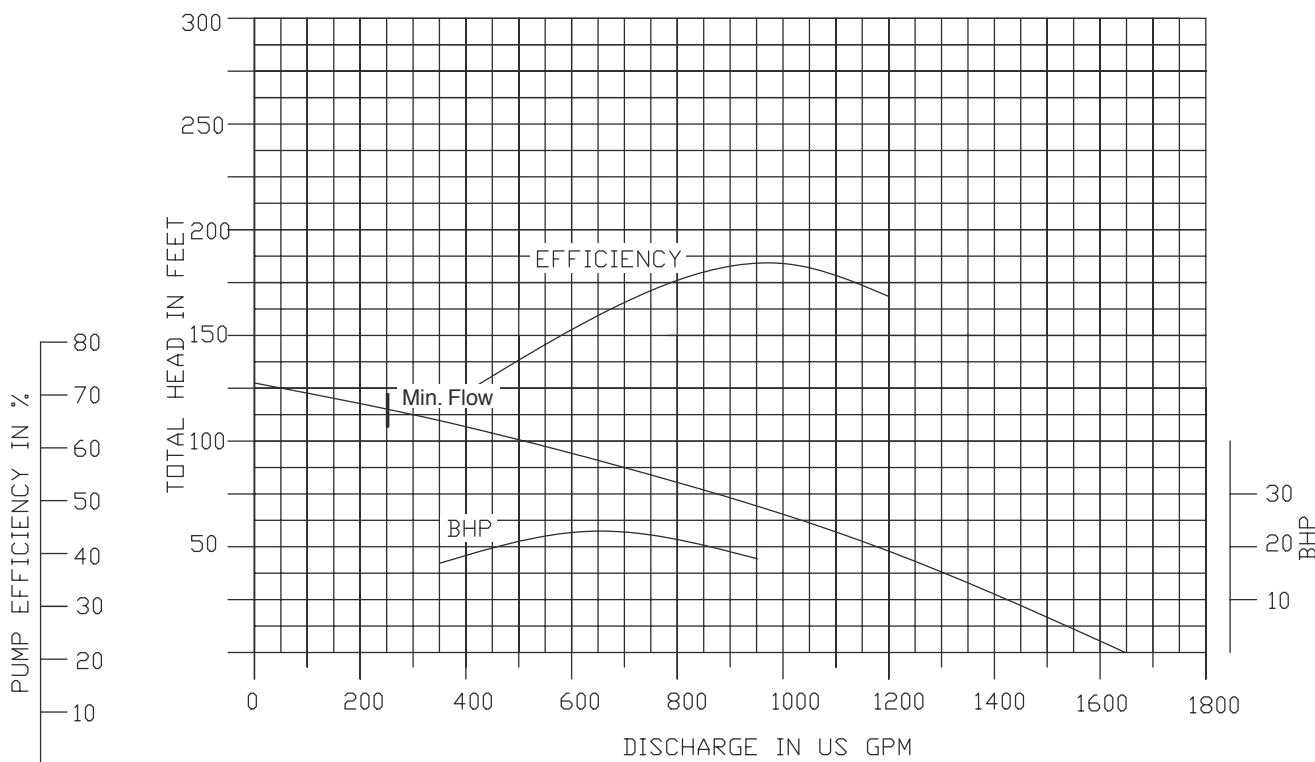

150DWP625 (25HP)

3400 RPM

6" NPT Discharge