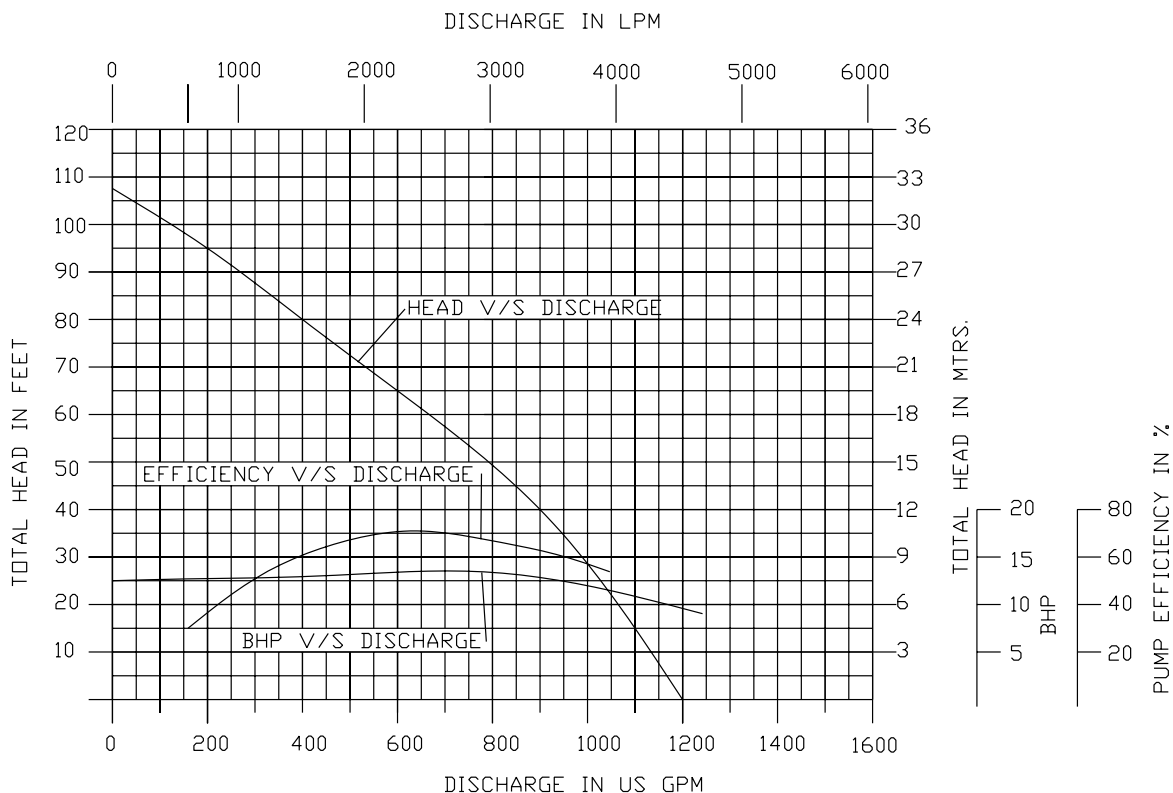

**3" NPT Discharge**

**100DWP67.5 (7.5HP)**

**3450RPM**

**4" NPT Discharge**

**Performance Curves**

**80DWPM610 (10HP)**

**3450 RPM**

**3" NPT Discharge**

**100DWP610 (10HP)**

**3450 RPM**

**4" NPT Discharge**

**Performance Curves**

**100DWPM616 (16HP)**

**3400 RPM**

**4" NPT Discharge**

**150DWP616 (16HP)**

**3400 RPM**

**6" NPT Discharge**

**Performance Curves**

**100DWPM625 (25HP)**

**3400 RPM**

**4" NPT Discharge**

**150DWP625 (25HP)**

**3400 RPM**

**Performance Curves**

**150DWPM658 (58HP)**

**3400 RPM**

**6" NPT Discharge**

**200DWP658 (58HP)**

**3400 RPM**

**8" NPT Discharge**