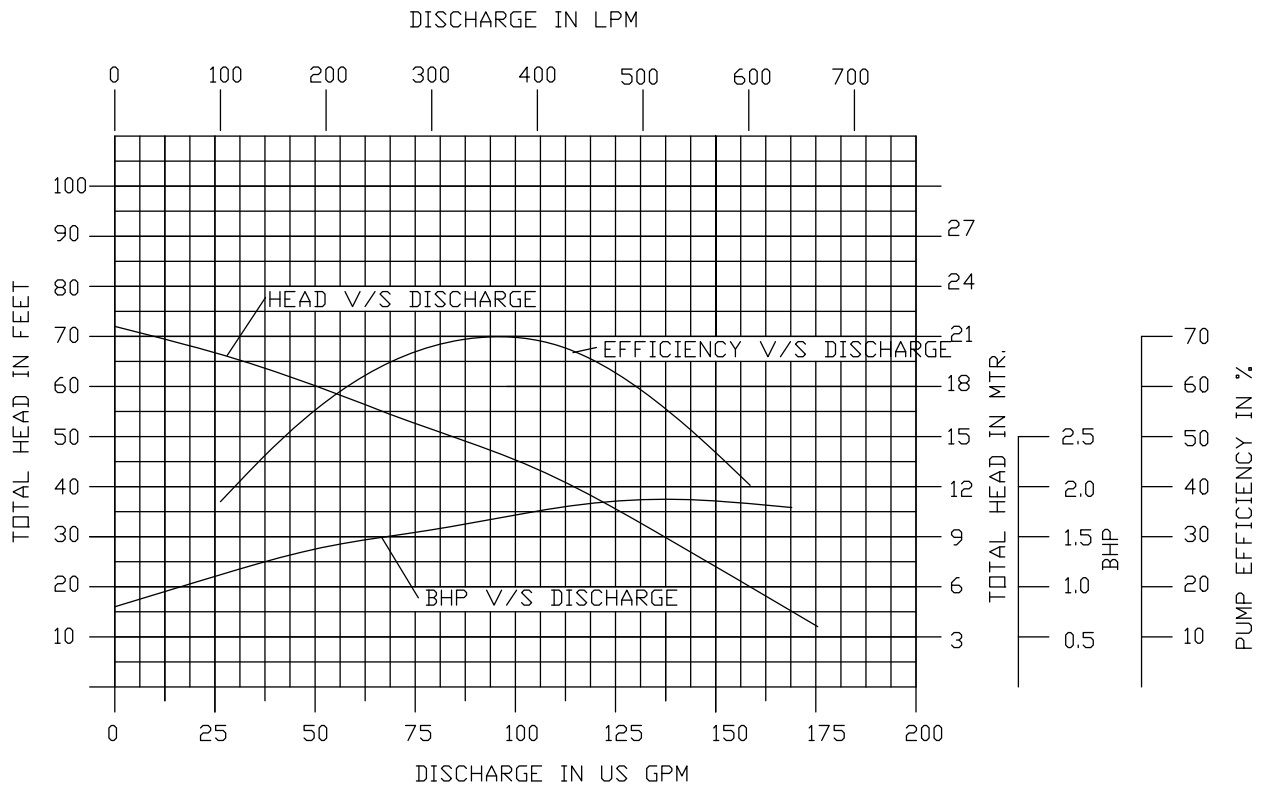

**Performance Curves**

**50DWP61.3 (1.3HP)**

**3450 RPM**

**2" NPT Discharge**

**50DWPM61.5 (1.5HP)**

**3450RPM**

**2" NPT Discharge**

**Performance Curves**

**50DWP62 (2HP)**

**3450 RPM**

**2" NPT Discharge**

**50DWPM62 (2HP)**

**3450RPM**

**2" NPT Discharge**

**Performance Curves**

**80DWP63 (3HP)**

**3450 RPM**

**3" NPT Discharge**

**80DWP65 (5HP)**

**3450RPM**

**3" NPT Discharge**

**Performance Curves**

**80DWPM65 (5HP)**

**3450 RPM**

**Performance Curves**

**150DWPM658 (58HP)**

**3400 RPM**

**6" NPT Discharge**

**200DWP658 (58HP)**

**3400 RPM**

**8" NPT Discharge**