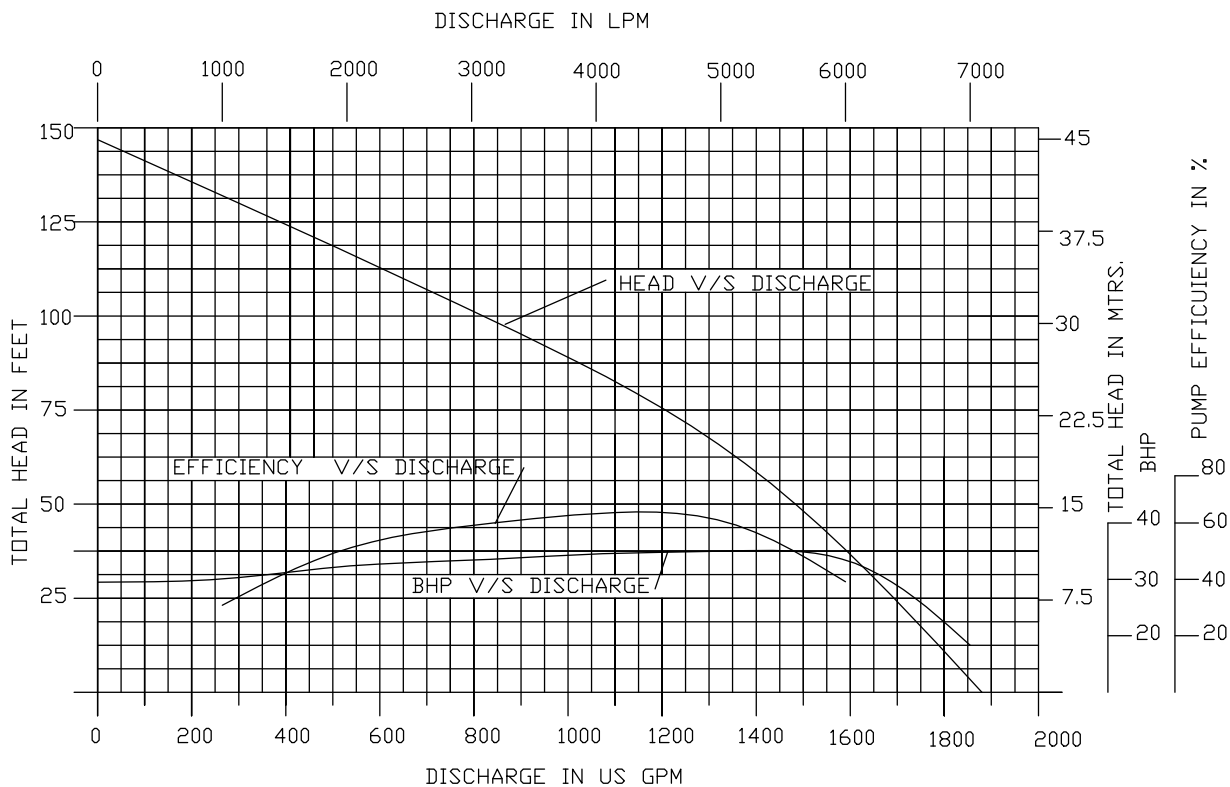

**6" NPT Discharge**

**Performance Curves**

**150DWPM635 (35HP)**

**3400 RPM**

**6" NPT Discharge**

**200DWP635 (35HP)**

**3400 RPM**

**8" NPT Discharge**

**Performance Curves**

**150DWPM658 (58HP)**

**3400 RPM**

**6" NPT Discharge**

**200DWP658 (58HP)**

**3400 RPM**

**8" NPT Discharge**