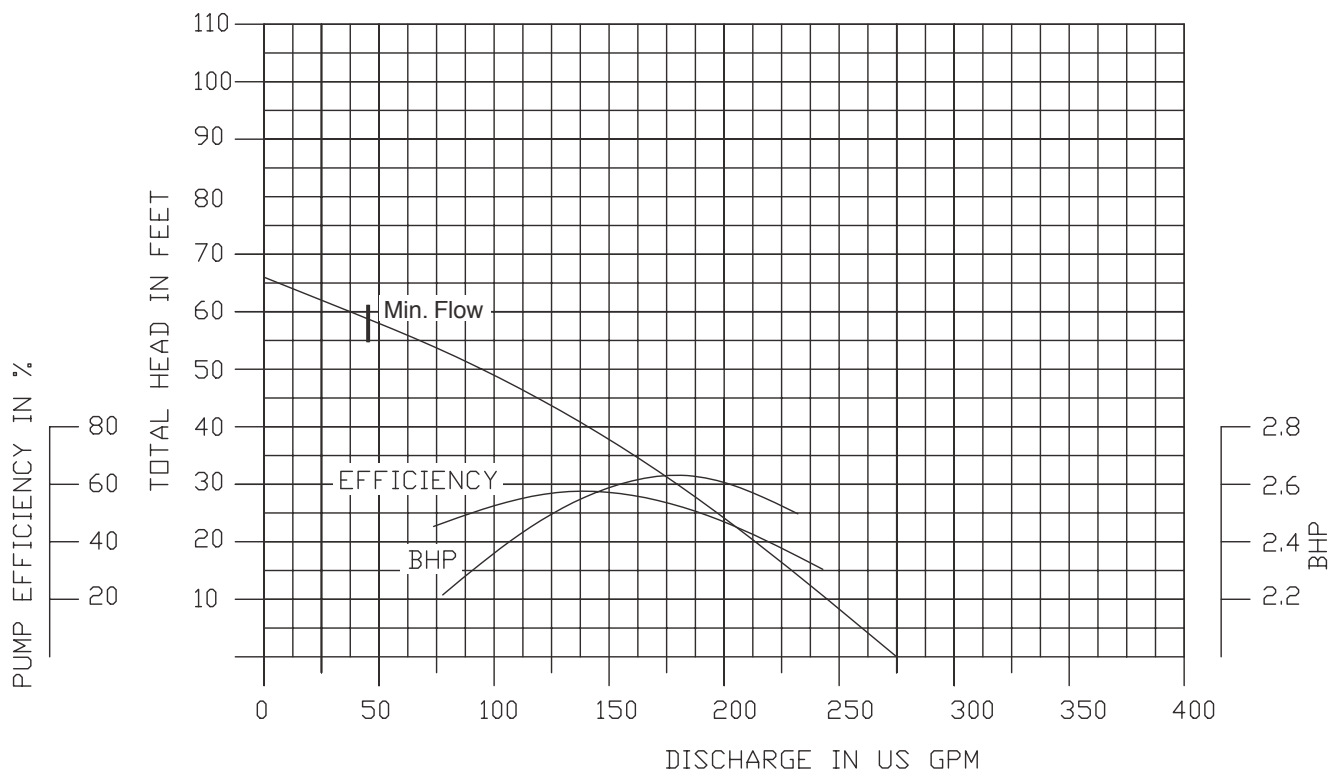

Performance Curves

80DWP63 (3HP)

3450 RPM

3" NPT Discharge