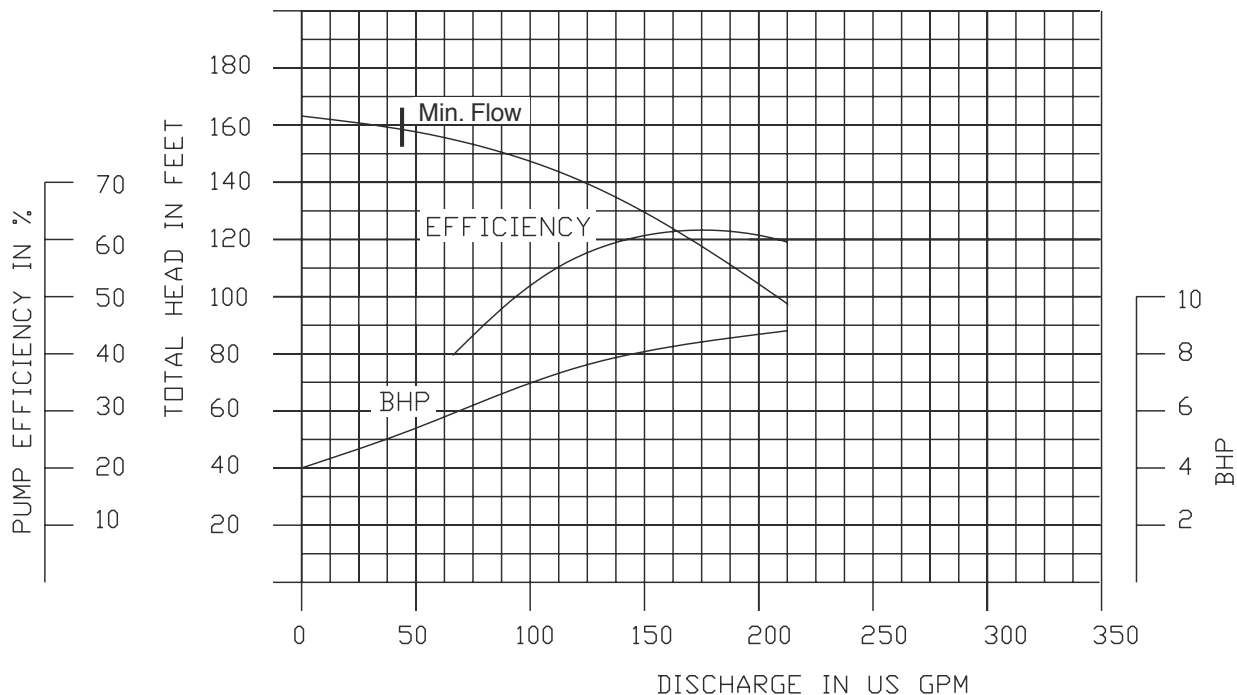

**3" NPT Discharge**

**100DWP67.5 (7.5HP)**

**3450RPM**

**4" NPT Discharge**

**Performance Curves**

**80DWPM610 (10HP)**

**3450 RPM**

**3" NPT Discharge**