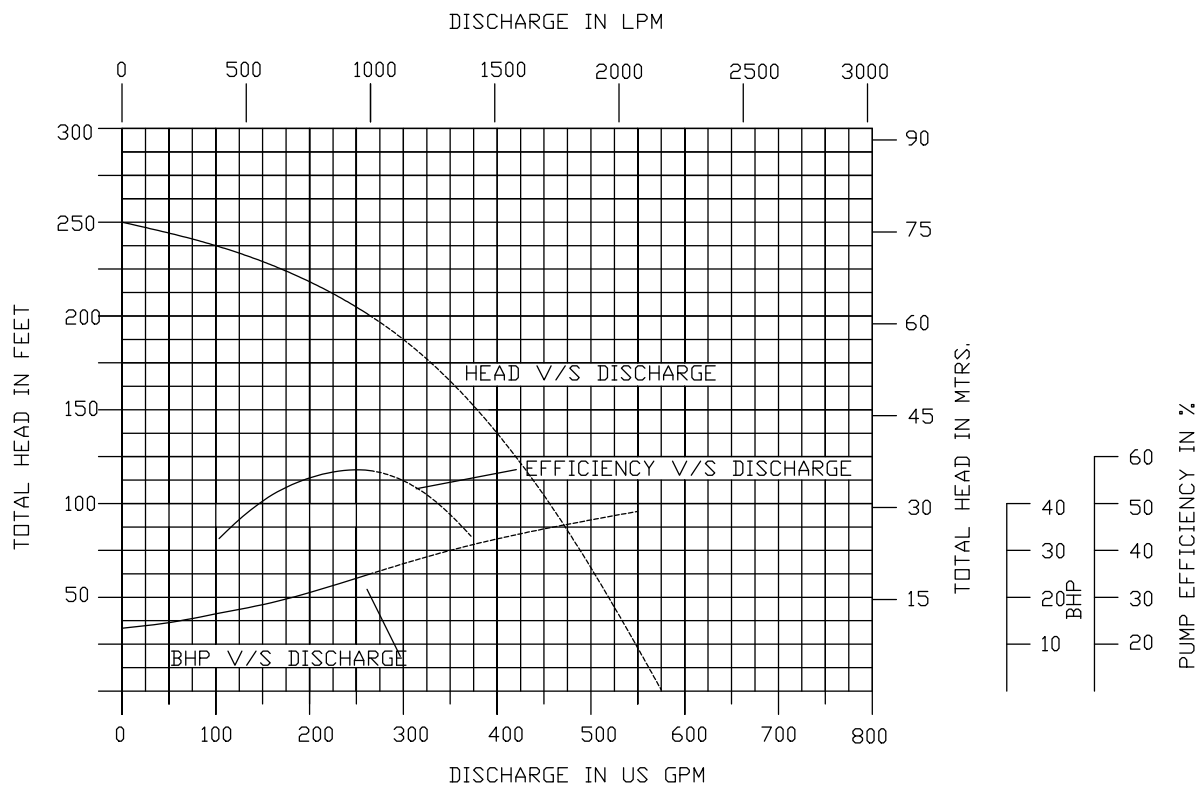

**100DWP610 (10HP)**

**3450 RPM**

**4" NPT Discharge**

**Performance Curves**

**100DWPM616 (16HP)**

**3400 RPM**

**4" NPT Discharge**

**150DWP616 (16HP)**

**3400 RPM**

**6" NPT Discharge**

**Performance Curves**

**100DWPM625 (25HP)**

**3400 RPM**

**4" NPT Discharge**

**150DWP625 (25HP)**

**3400 RPM**

**6" NPT Discharge**

**Performance Curves**

**150DWPM635 (35HP)**

**3400 RPM**

**6" NPT Discharge**

**200DWP635 (35HP)**

**3400 RPM**

**8" NPT Discharge**

**Performance Curves**

**150DWPM658 (58HP)**

**3400 RPM**

**6" NPT Discharge**

**200DWP658 (58HP)**

**3400 RPM**

**8" NPT Discharge**