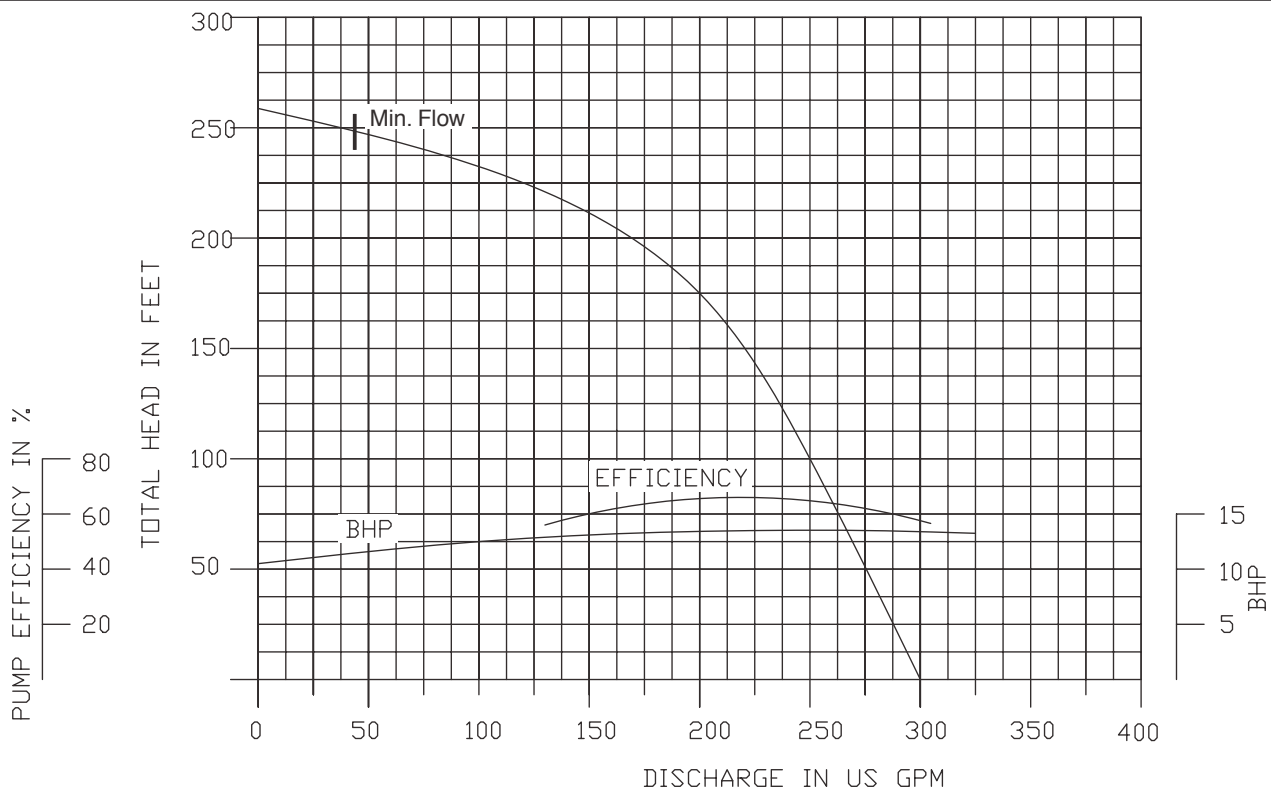

**100DWP610 (10HP)**

**3450 RPM**

**4" NPT Discharge**

**Performance Curves**

**100DWPM616 (16HP)**

**3400 RPM**

**4" NPT Discharge**

**150DWP616 (16HP)**