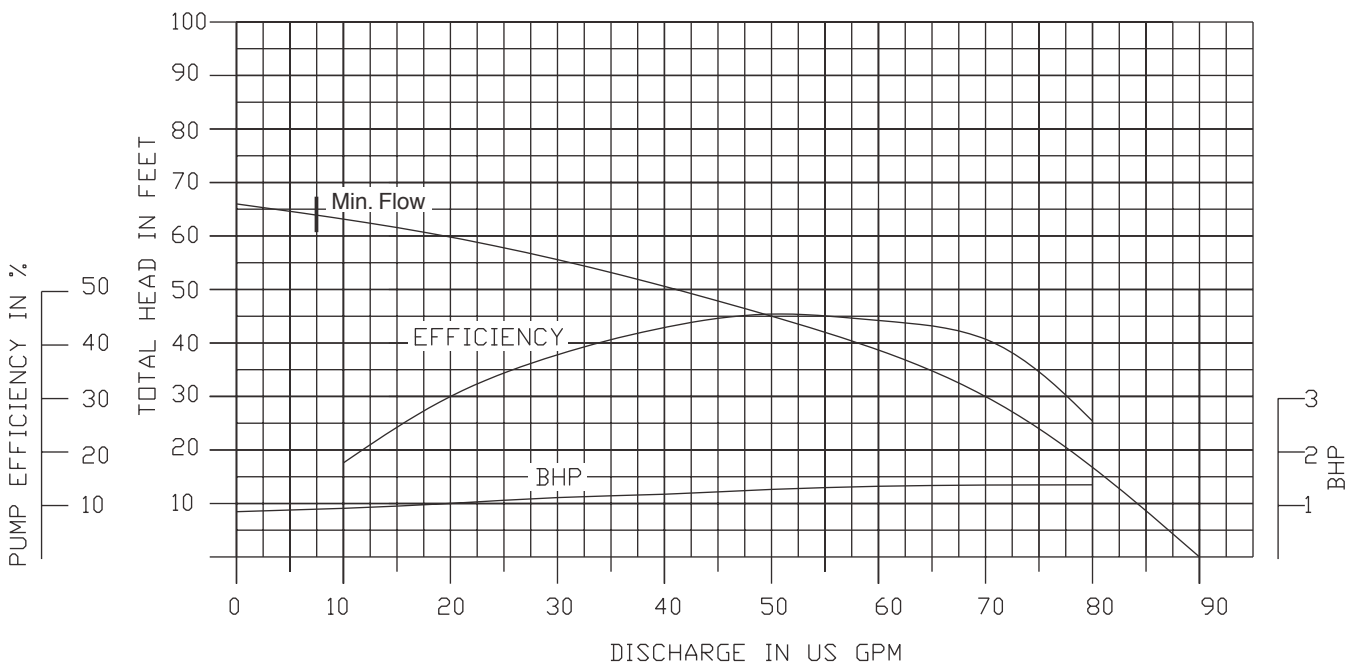

**Performance Curves**

**50DWP61.3 (1.3HP)**

**3450 RPM**

**2" NPT Discharge**

**50DWPM61.5 (1.5HP)**

**3450RPM**

**2" NPT Discharge**

**Performance Curves**