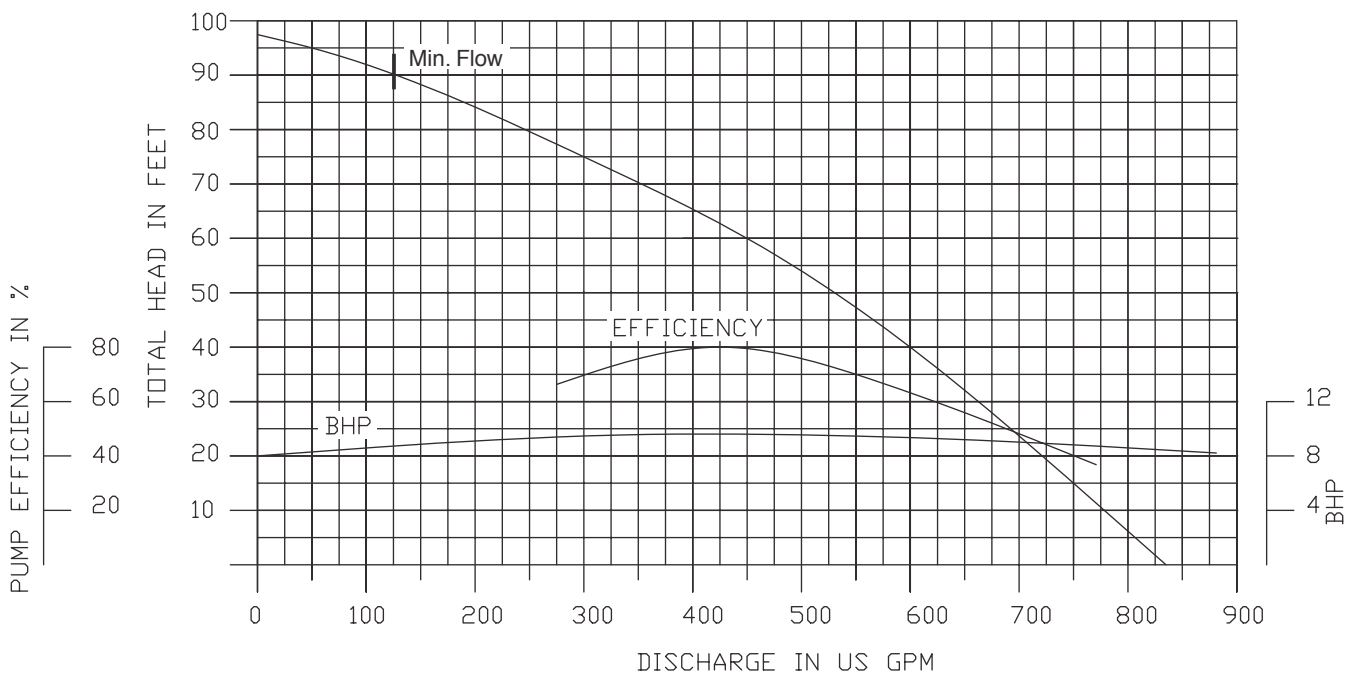

100DWP610 (10HP)

3450 RPM

4" NPT Discharge