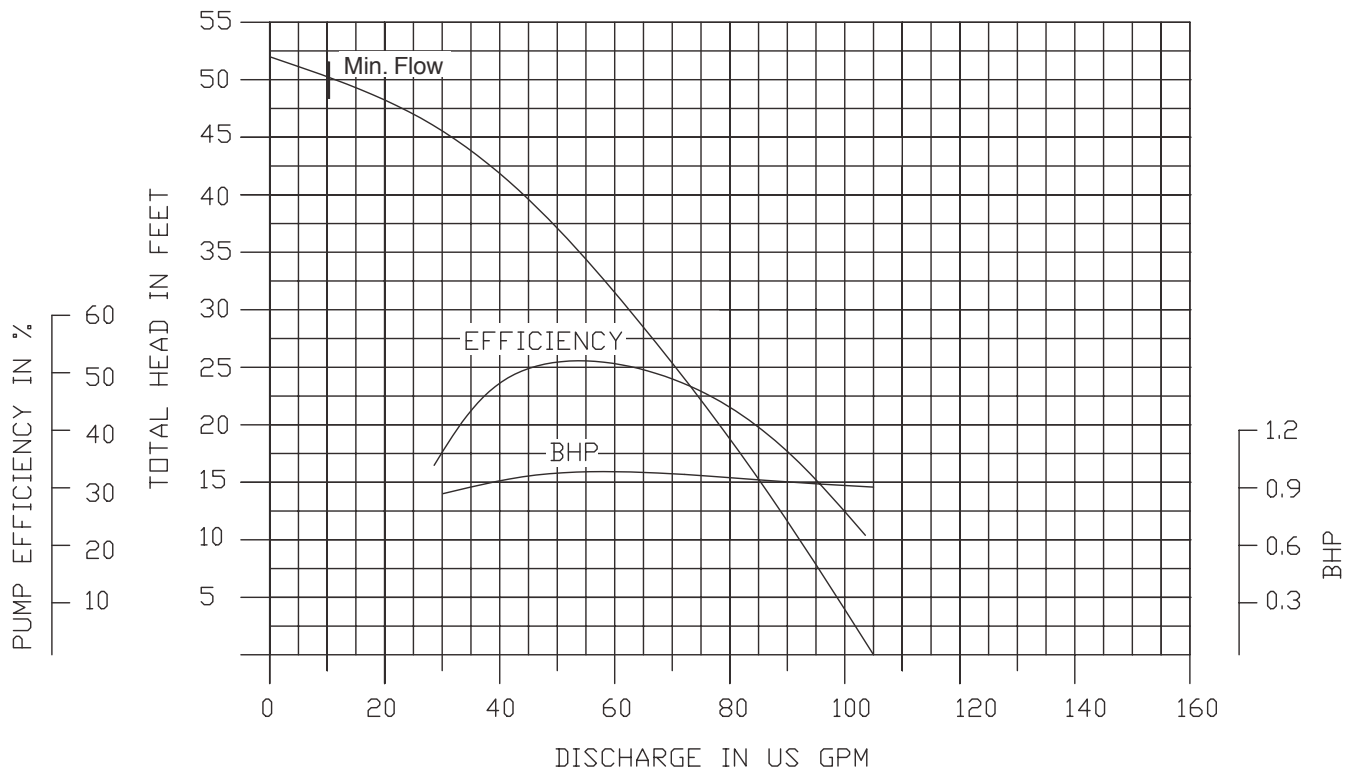

**Performance Curves**

**50DWP61.3 (1.3HP)**

**3450 RPM**

**2" NPT Discharge**

**50DWPM61.5 (1.5HP)**

**3450RPM**

**2" NPT Discharge**

**Performance Curves**