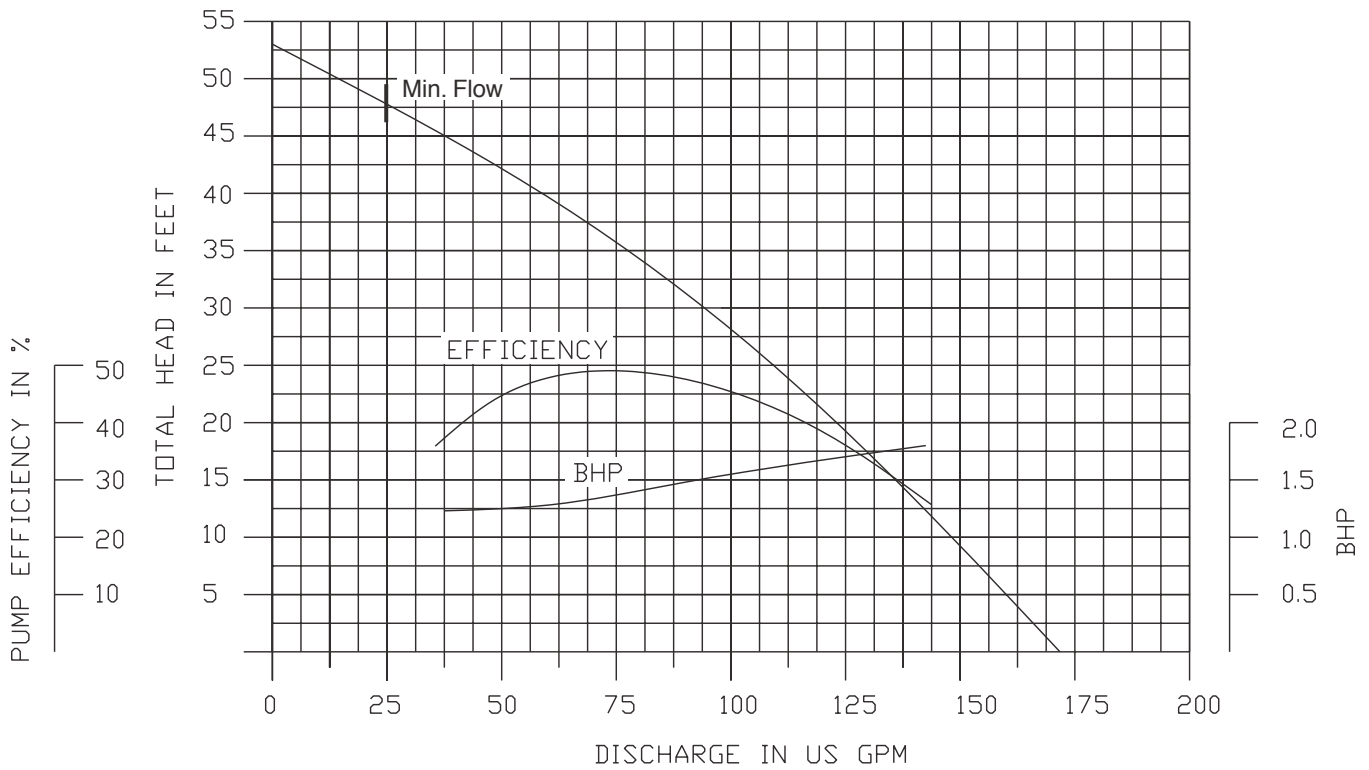

Performance Curves

50DWP62 (2HP)

3450 RPM

2" NPT Discharge