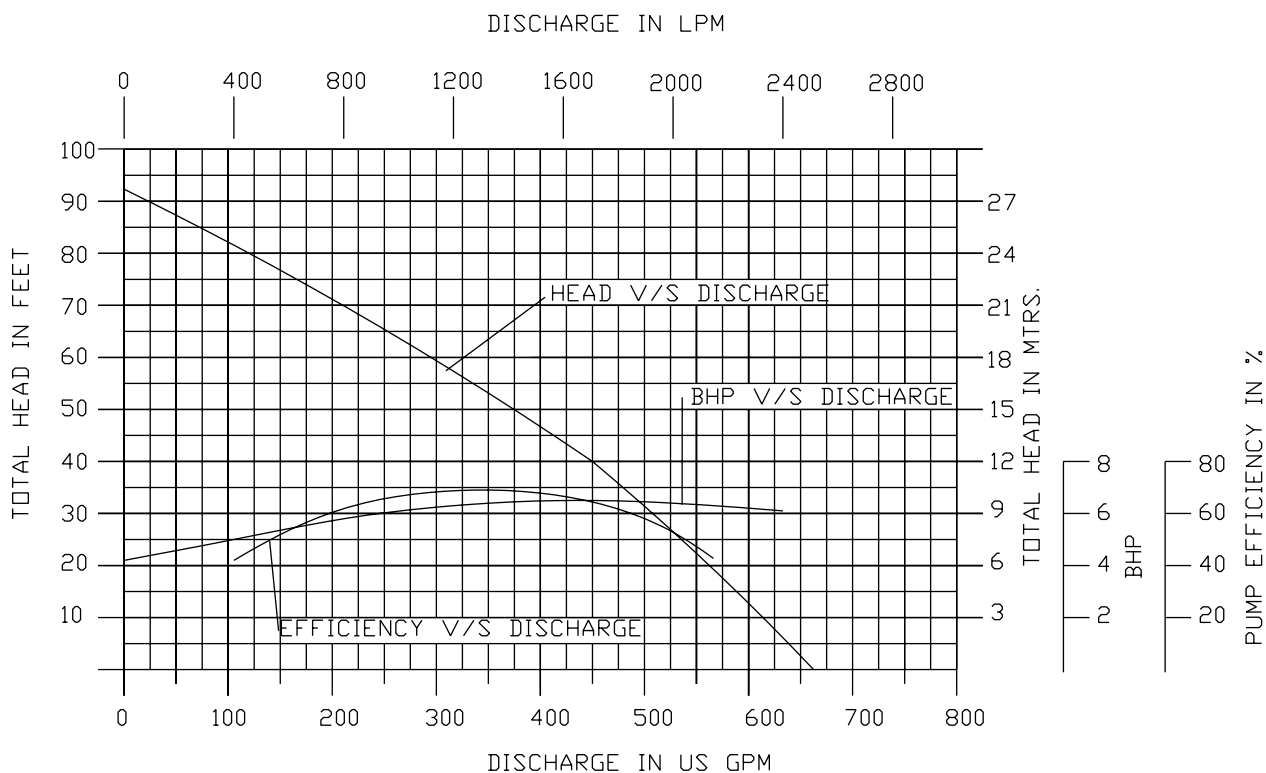

**3450 RPM**

**3" NPT Discharge**

**80DWP65 (5HP)**

**3450RPM**

**3" NPT Discharge**

**Performance Curves**

**80DWPM65 (5HP)**

**3450 RPM**

**3" NPT Discharge**

**100DWP67.5 (7.5HP)**

**3450RPM**

**4" NPT Discharge**

**Performance Curves**

**80DWPM610 (10HP)**

**3450 RPM**

**3" NPT Discharge**