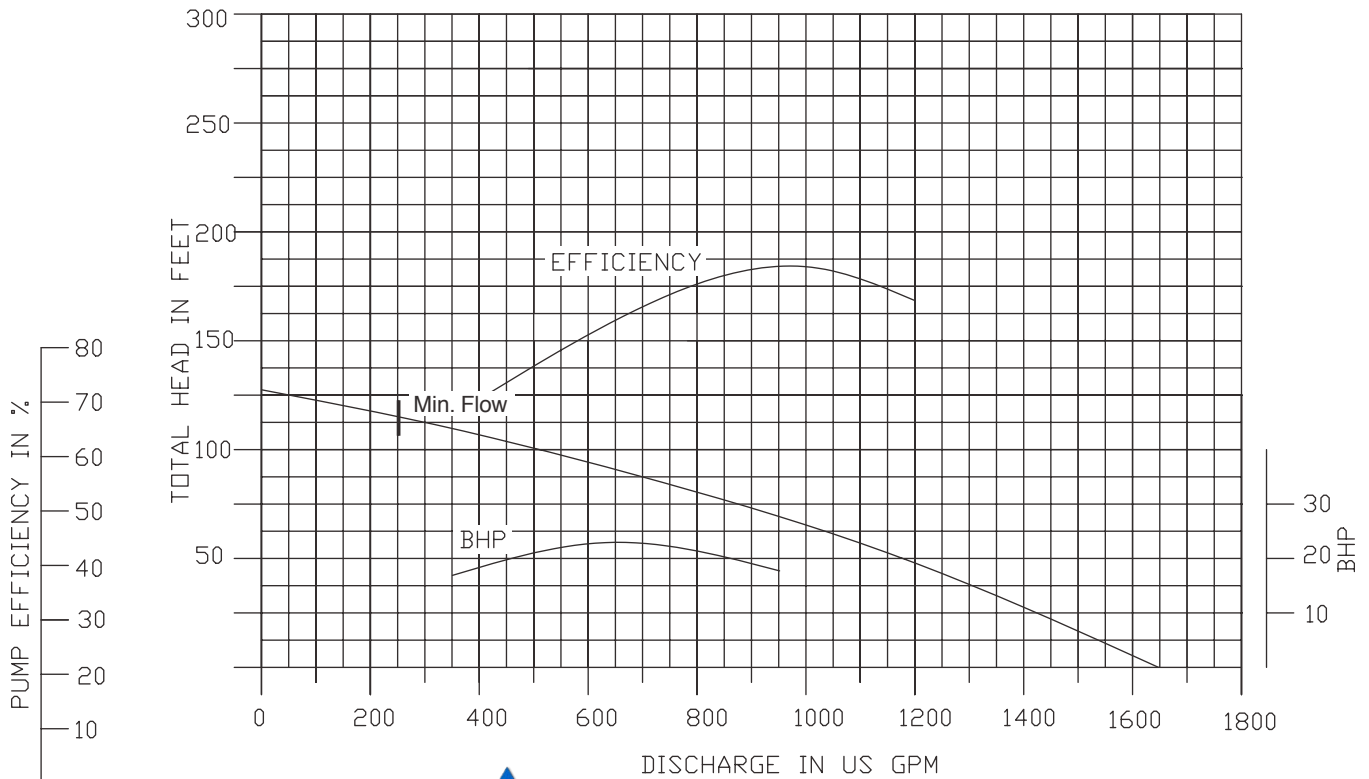

Performance Curves

100DWP625 (25HP)

3400 RPM

4" NPT Discharge

150DWP625 (25HP)

3400 RPM

6" NPT Discharge

EBARA Dewatering Pumps

EBARA Dewatering Pumps

DWP / DWPM

Performance Curves

150DWPM658 (58HP)

3400 RPM

6" NPT Discharge

200DWP658 (58HP)

3400 RPM