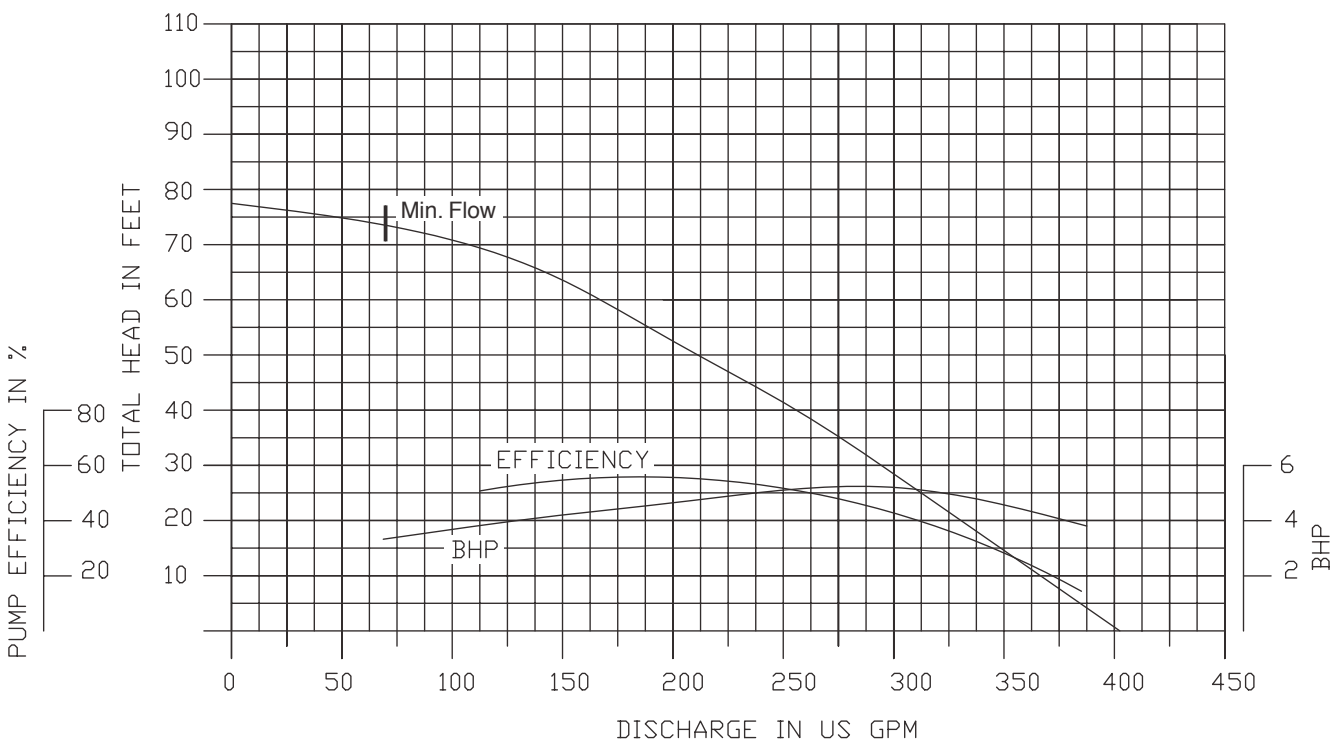

80DWP65 (5HP)

3450RPM

3" NPT Discharge