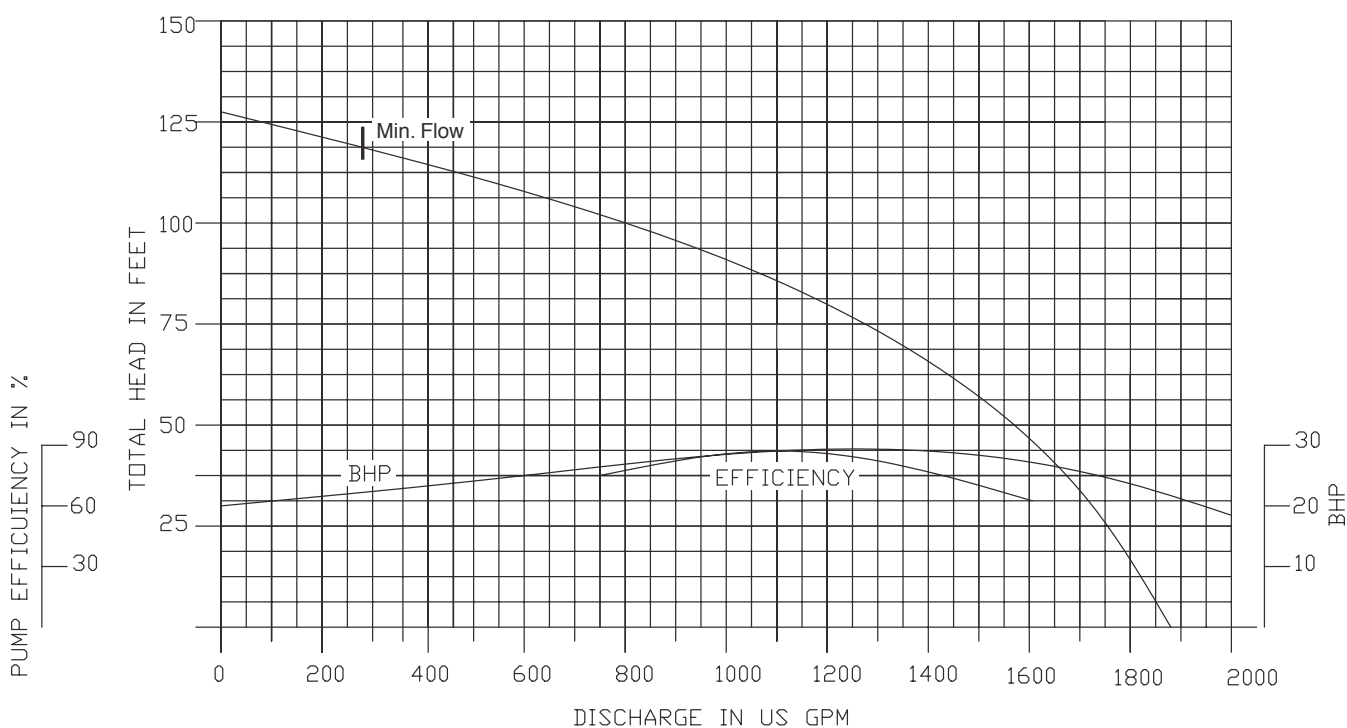

DWP / DWPM

Performance Curves

150DWPM635 (35HP)

3400 RPM

6" NPT Discharge

200DWP635 (35HP)

3400 RPM

8" NPT Discharge

EBARA Dewatering Pumps

DWP / DWPM

Performance Curves

150DWPM658 (58HP)

3400 RPM

6" NPT Discharge

200DWP658 (58HP)

3400 RPM