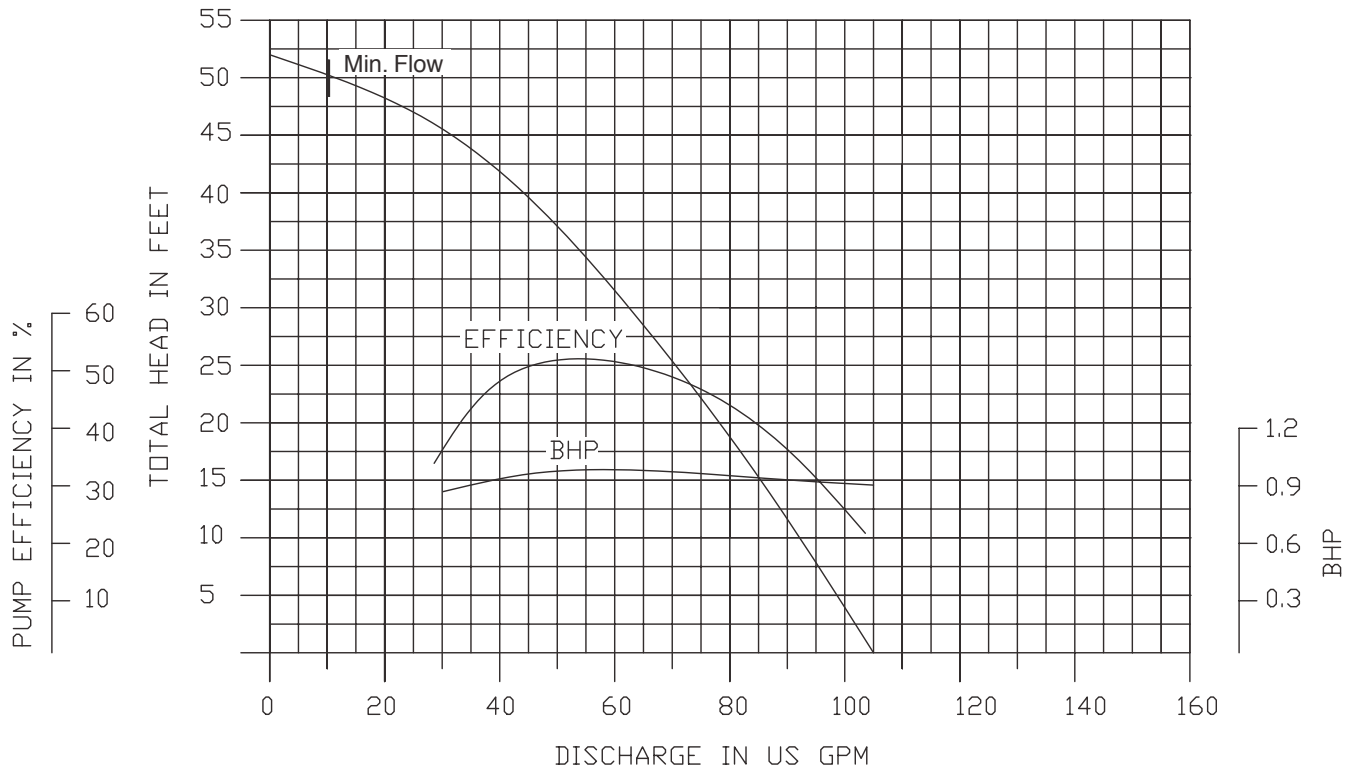

EBARA Dewatering Pumps

DWP / DWPM

Performance Curves

50DWP61.3 (1.3HP)

3450 RPM

2" NPT Discharge

50DWPM61.5 (1.5HP)

3450RPM

2" NPT Discharge

EBARA Dewatering Pumps

DWP / DWPM

Performance Curves

50DWP62 (2HP)

3450 RPM

2" NPT Discharge

50DWPM62 (2HP)