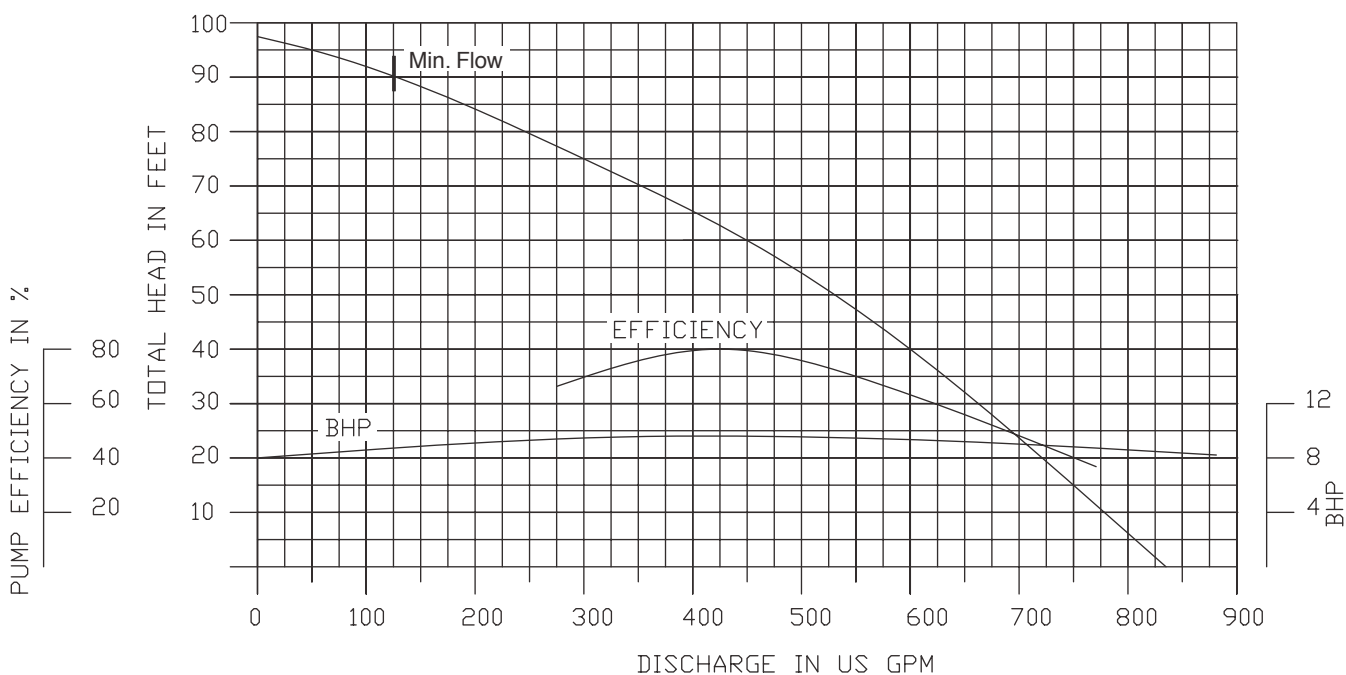

3450 RPM

3" NPT Discharge

100DWP610 (10HP)

3450 RPM

4" NPT Discharge

EBARA Dewatering Pumps

DWP / DWPM

Performance Curves