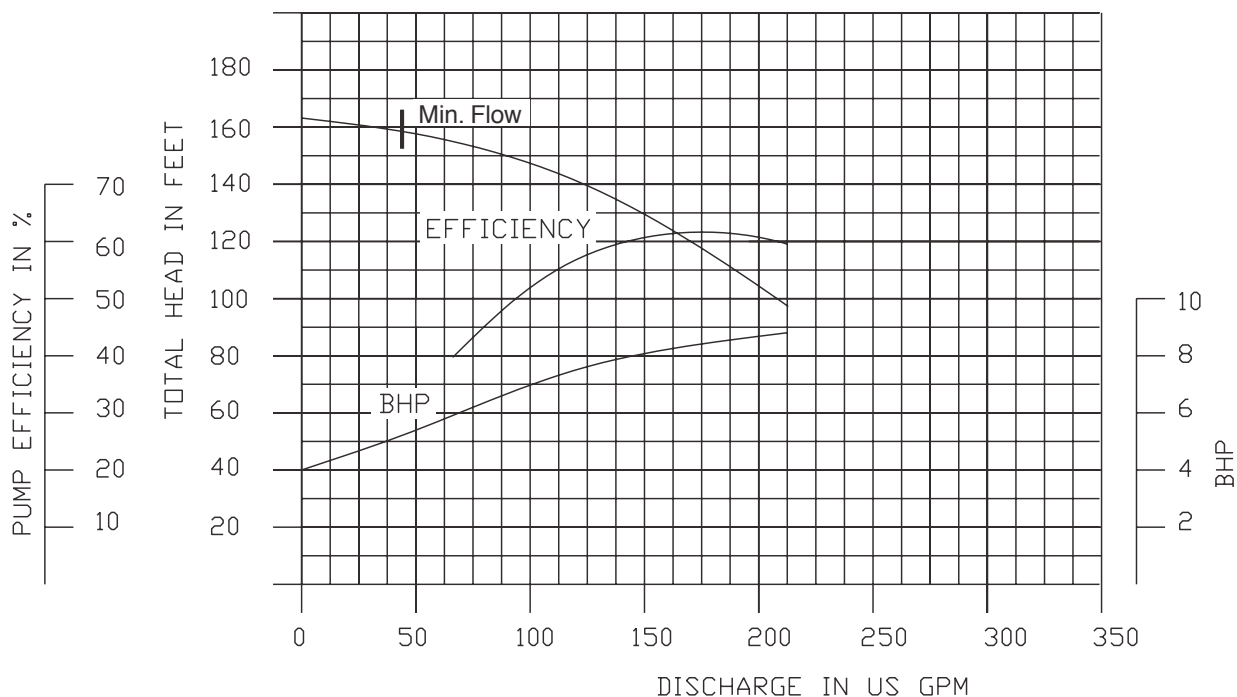

EBARA Dewatering Pumps

DWP / DWPM

Performance Curves

80DWPM610 (10HP)

3450 RPM

3" NPT Discharge