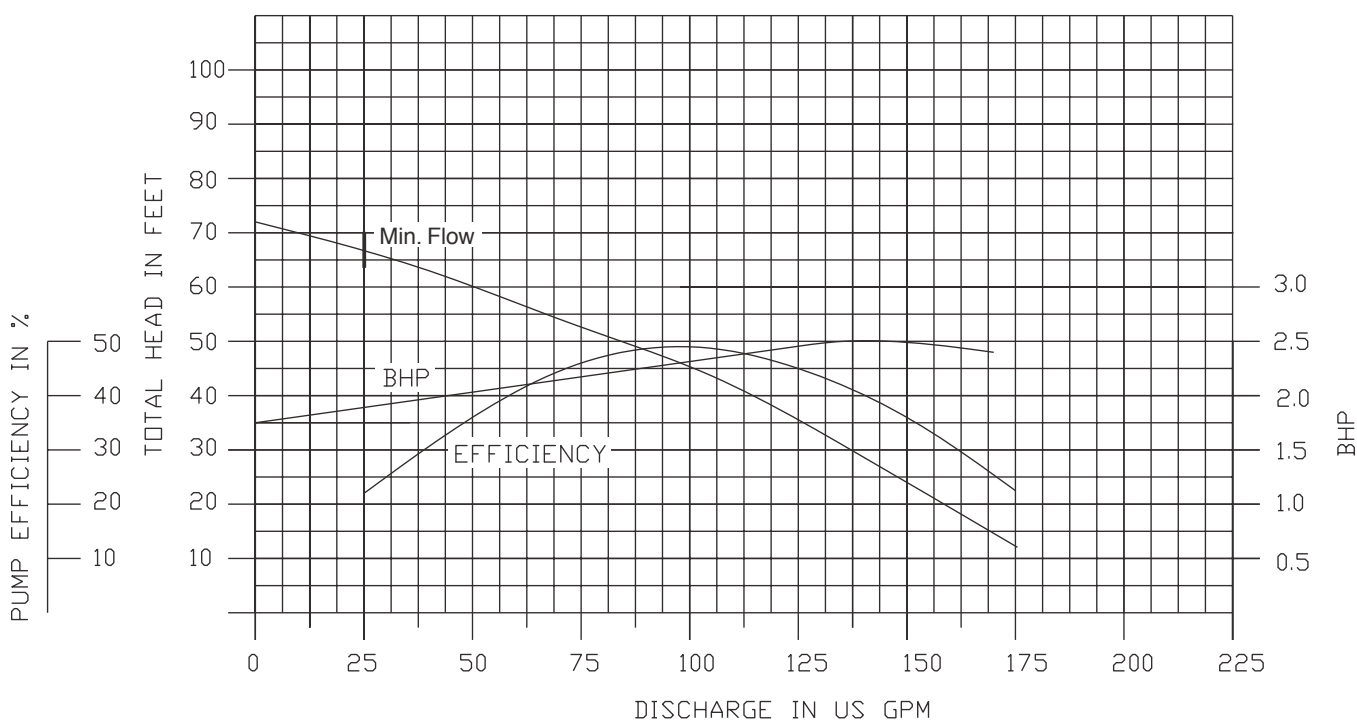

EBARA Dewatering Pumps

DWP / DWPM

Performance Curves

50DWP61.3 (1.3HP)

3450 RPM

2" NPT Discharge

50DWPM61.5 (1.5HP)

3450RPM

2" NPT Discharge

EBARA Dewatering Pumps

DWP / DWPM

Performance Curves

50DWP62 (2HP)

3450 RPM

2" NPT Discharge

50DWPM62 (2HP)

3450RPM

2" NPT Discharge

EBARA Dewatering Pumps

DWP / DWPM

Performance Curves

80DWP63 (3HP)

3450 RPM

3" NPT Discharge