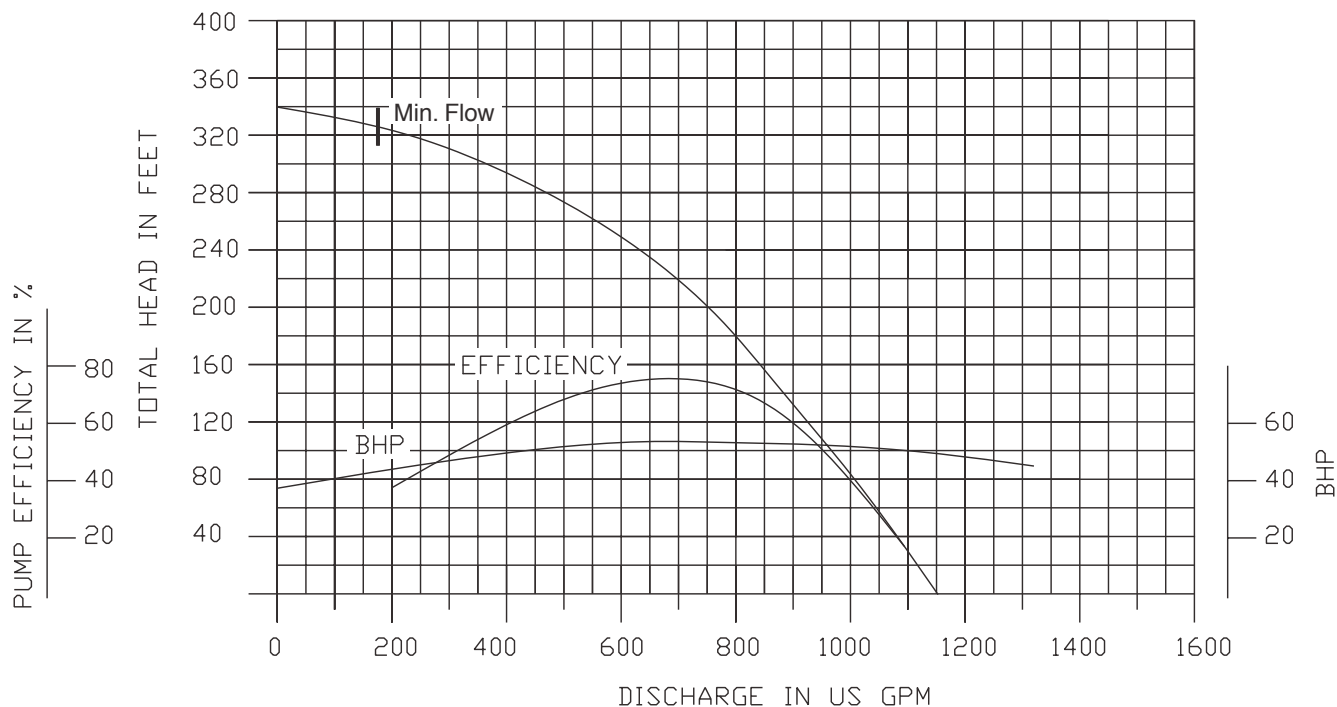

EBARA Dewatering Pumps

DWP / DWPM

Performance Curves

150DWPM658 (58HP)

3400 RPM

6" NPT Discharge

200DWP658 (58HP)

3400 RPM