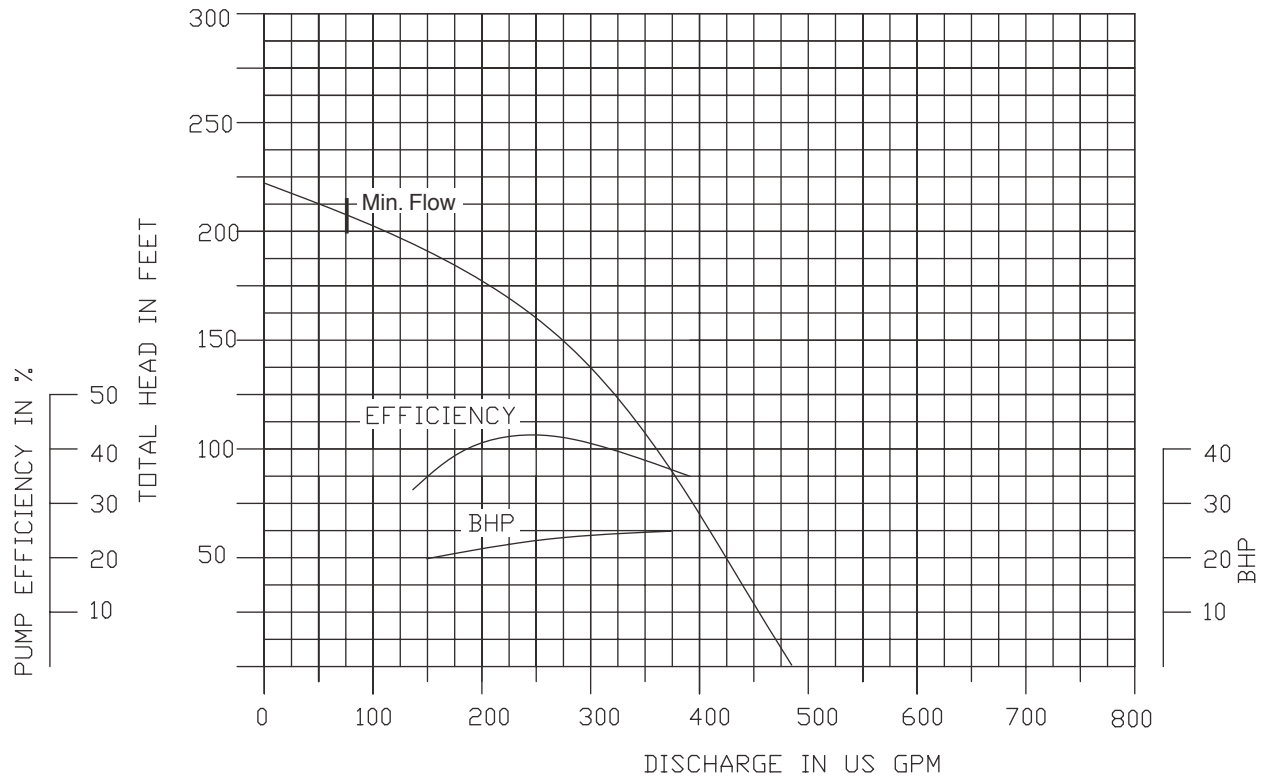

Performance Curves

100DWP625 (25HP)

3400 RPM

4" NPT Discharge

150DWP625 (25HP)

3400 RPM

6" NPT Discharge

EBARA Dewatering Pumps