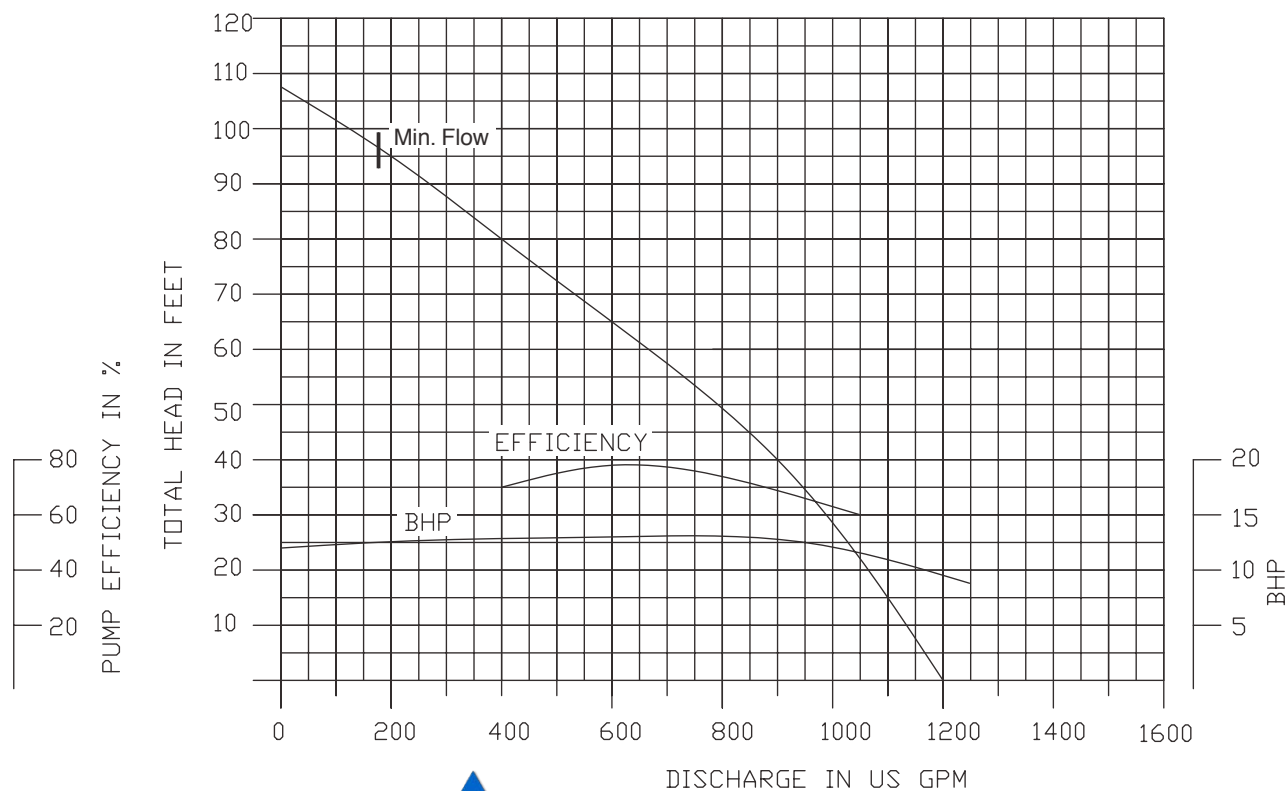

100DWPM616 (16HP)

3400 RPM

4" NPT Discharge

150DWP616 (16HP)

3400 RPM

6" NPT Discharge

EBARA Dewatering Pumps

DWP / DWPM

Performance Curves

100DWP625 (25HP)

3400 RPM

4" NPT Discharge

150DWP625 (25HP)

3400 RPM

6" NPT Discharge

EBARA Dewatering Pumps