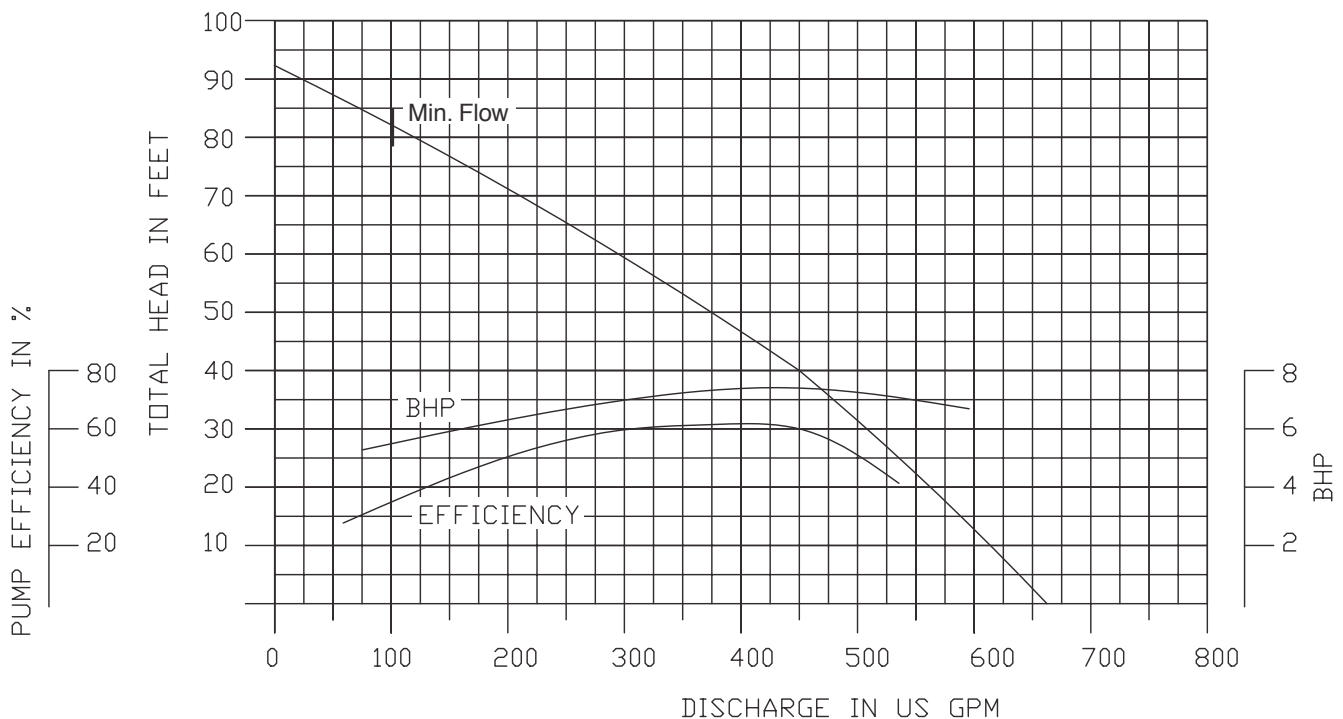

100DWP67.5 (7.5HP)

3450RPM

4" NPT Discharge