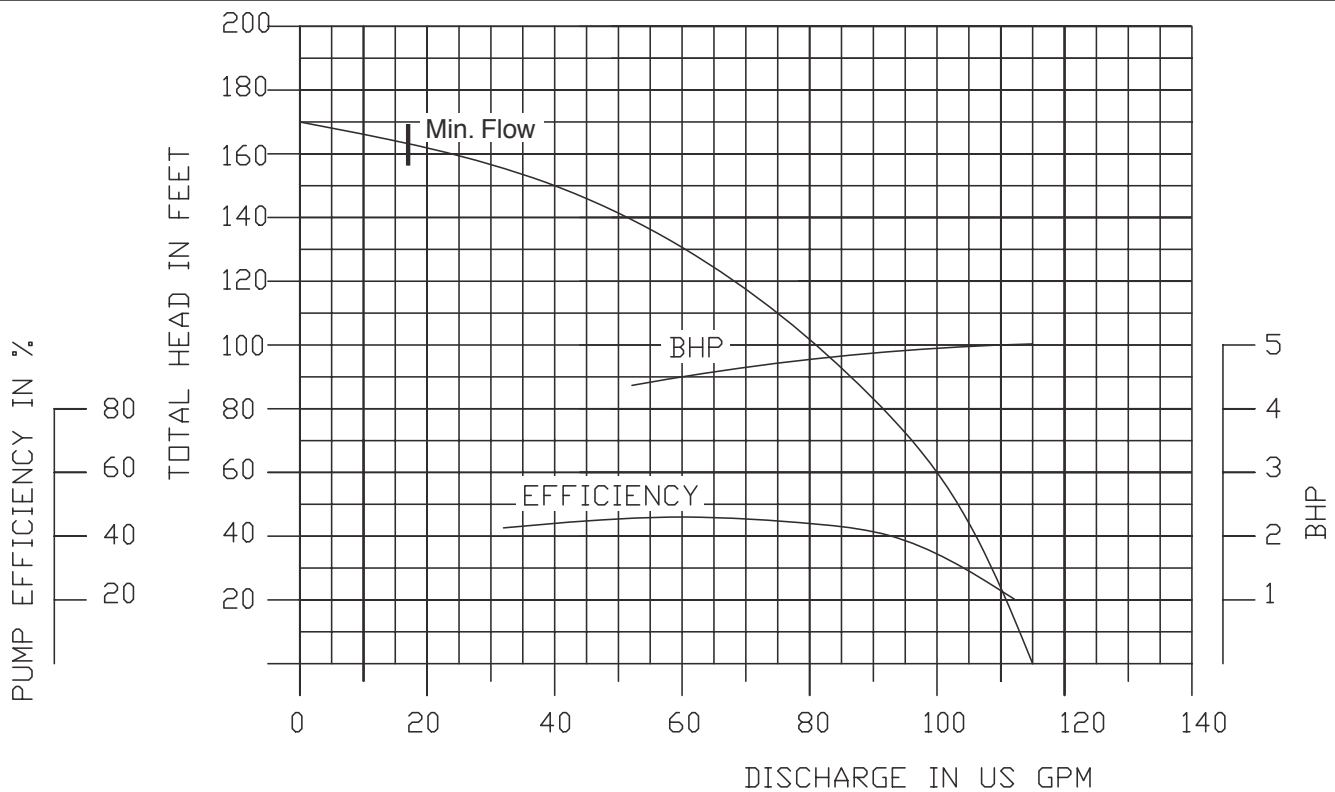

EBARA Dewatering Pumps

DWP / DWPM

Performance Curves

80DWPM65 (5HP)

3450 RPM

3" NPT Discharge