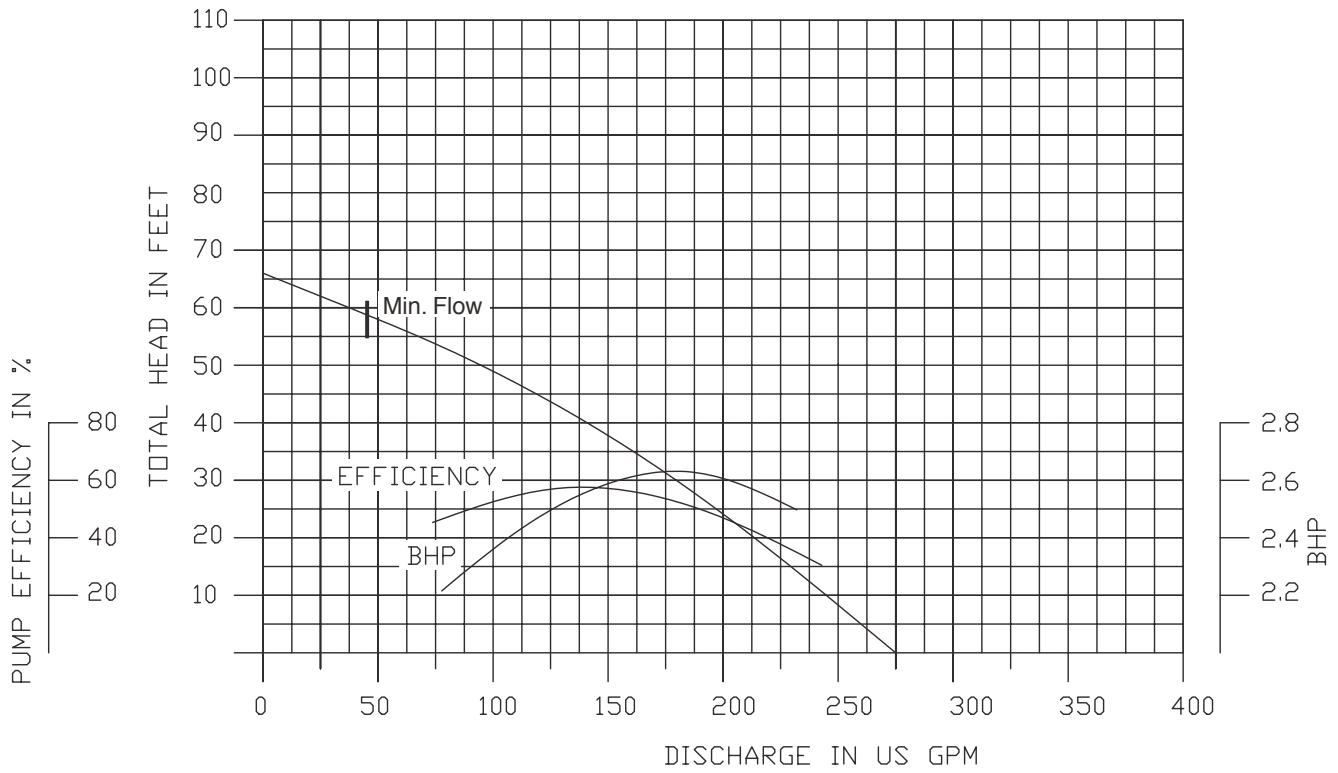

2" NPT Discharge

EBARA Dewatering Pumps

DWP / DWPM

Performance Curves

50DWP62 (2HP)

3450 RPM

2" NPT Discharge

50DWPM62 (2HP)

3450RPM

2" NPT Discharge

EBARA Dewatering Pumps

DWP / DWPM

Performance Curves

80DWP63 (3HP)

3450 RPM

3" NPT Discharge

80DWP65 (5HP)

3450RPM

3" NPT Discharge

EBARA Dewatering Pumps

DWP / DWPM

Performance Curves

80DWPM65 (5HP)

3450 RPM