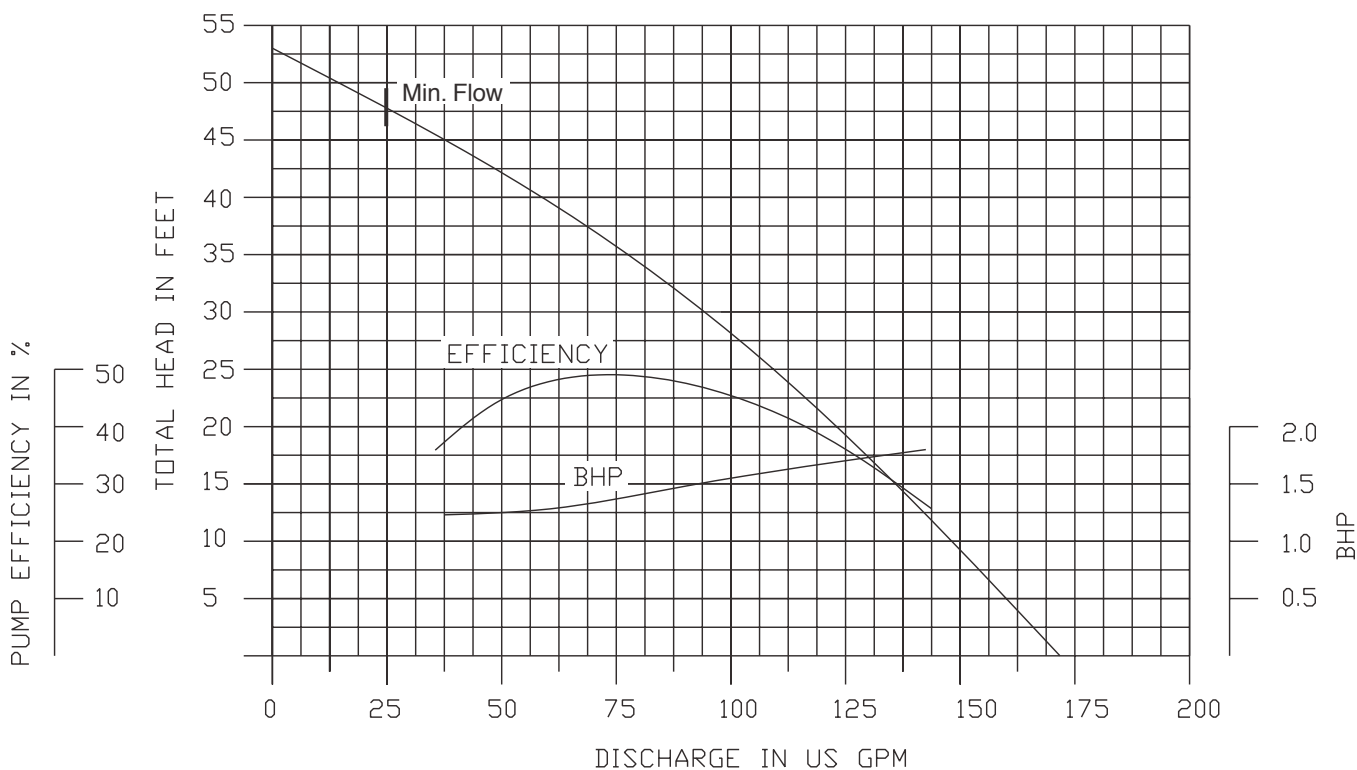

EBARA Dewatering Pumps

DWP / DWPM

Performance Curves

50DWP61.3 (1.3HP)

3450 RPM

2" NPT Discharge

50DWPM61.5 (1.5HP)

3450RPM

2" NPT Discharge

EBARA Dewatering Pumps

DWP / DWPM

Performance Curves

50DWP62 (2HP)

3450 RPM

2" NPT Discharge

50DWPM62 (2HP)

3450RPM

2" NPT Discharge

EBARA Dewatering Pumps

DWP / DWPM

Performance Curves

80DWP63 (3HP)

3450 RPM

3" NPT Discharge