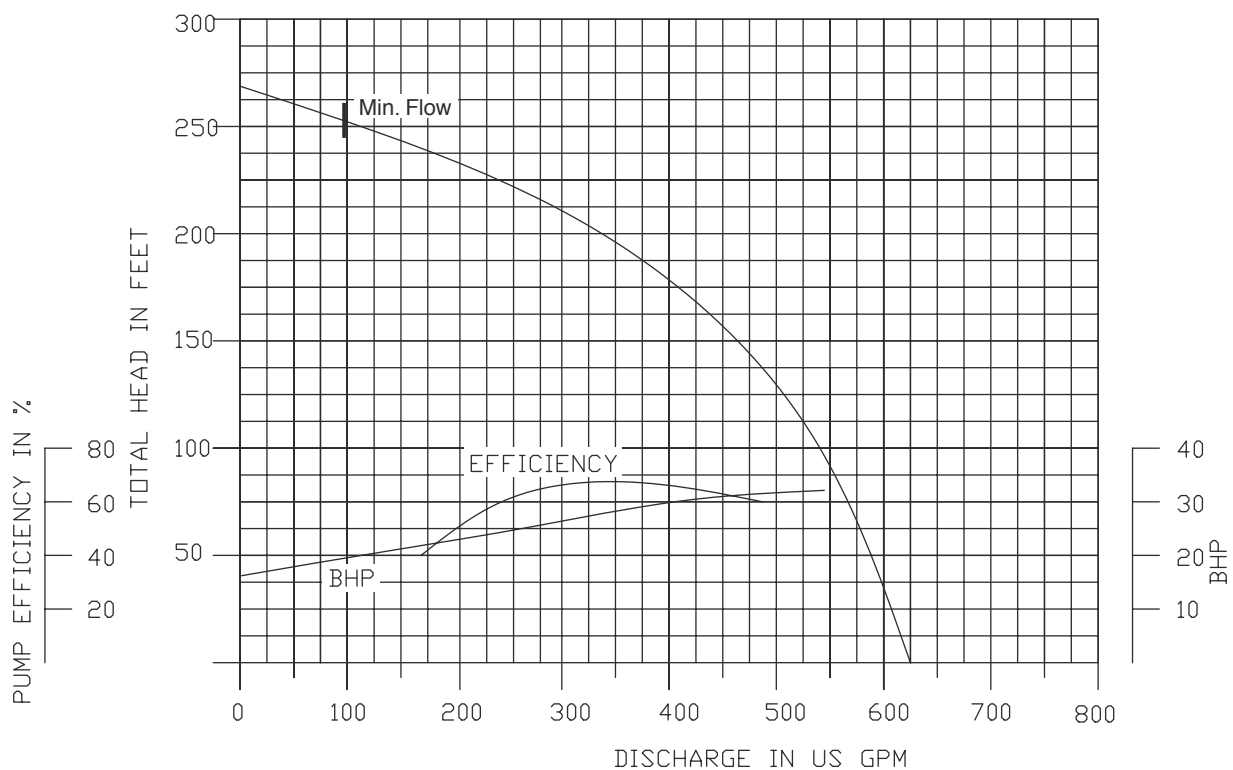

EBARA Dewatering Pumps

DWP / DWPM

Performance Curves

150DWPM635 (35HP)

3400 RPM

6" NPT Discharge