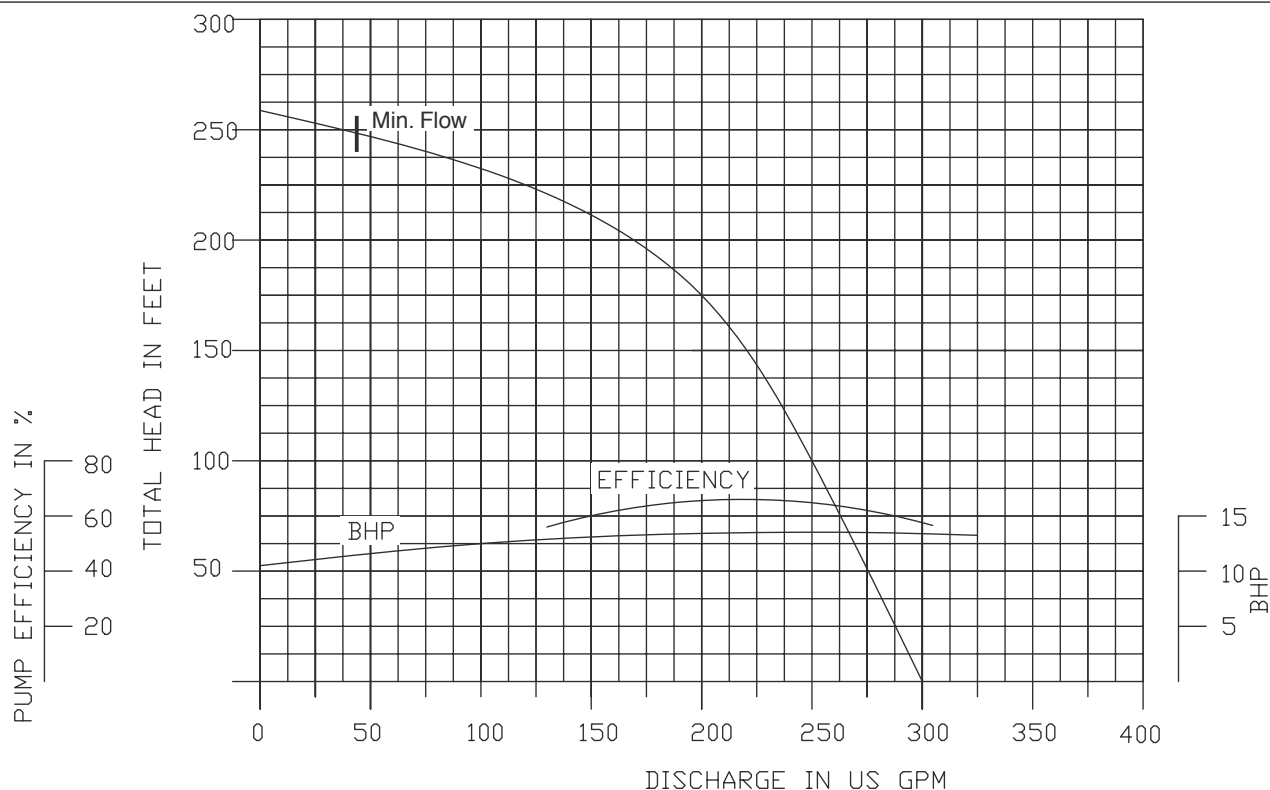

EBARA Dewatering Pumps

DWP / DWPM

Performance Curves

100DWPM616 (16HP)

3400 RPM

4" NPT Discharge