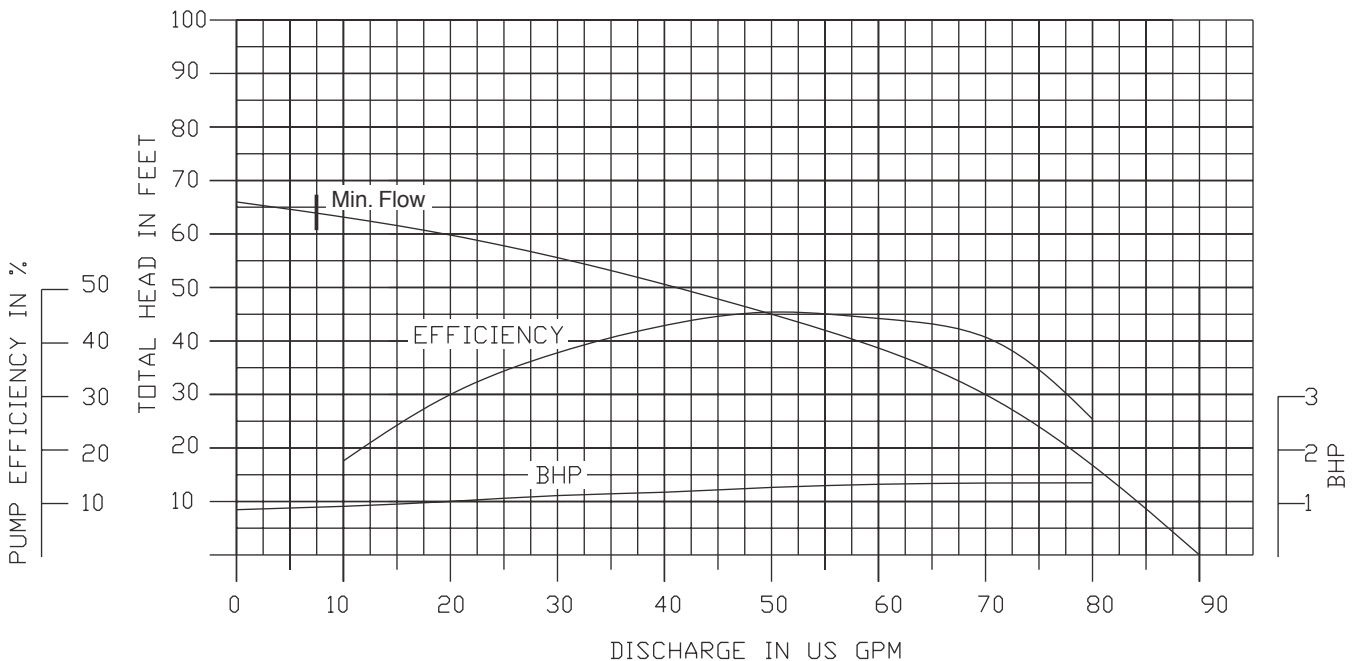

EBARA Dewatering Pumps

DWP / DWPM

Performance Curves

50DWP61.3 (1.3HP)

3450 RPM

2" NPT Discharge

50DWPM61.5 (1.5HP)

3450RPM

2" NPT Discharge

EBARA Dewatering Pumps

DWP / DWPM

Performance Curves

50DWP62 (2HP)

3450 RPM

2" NPT Discharge

50DWPM62 (2HP)