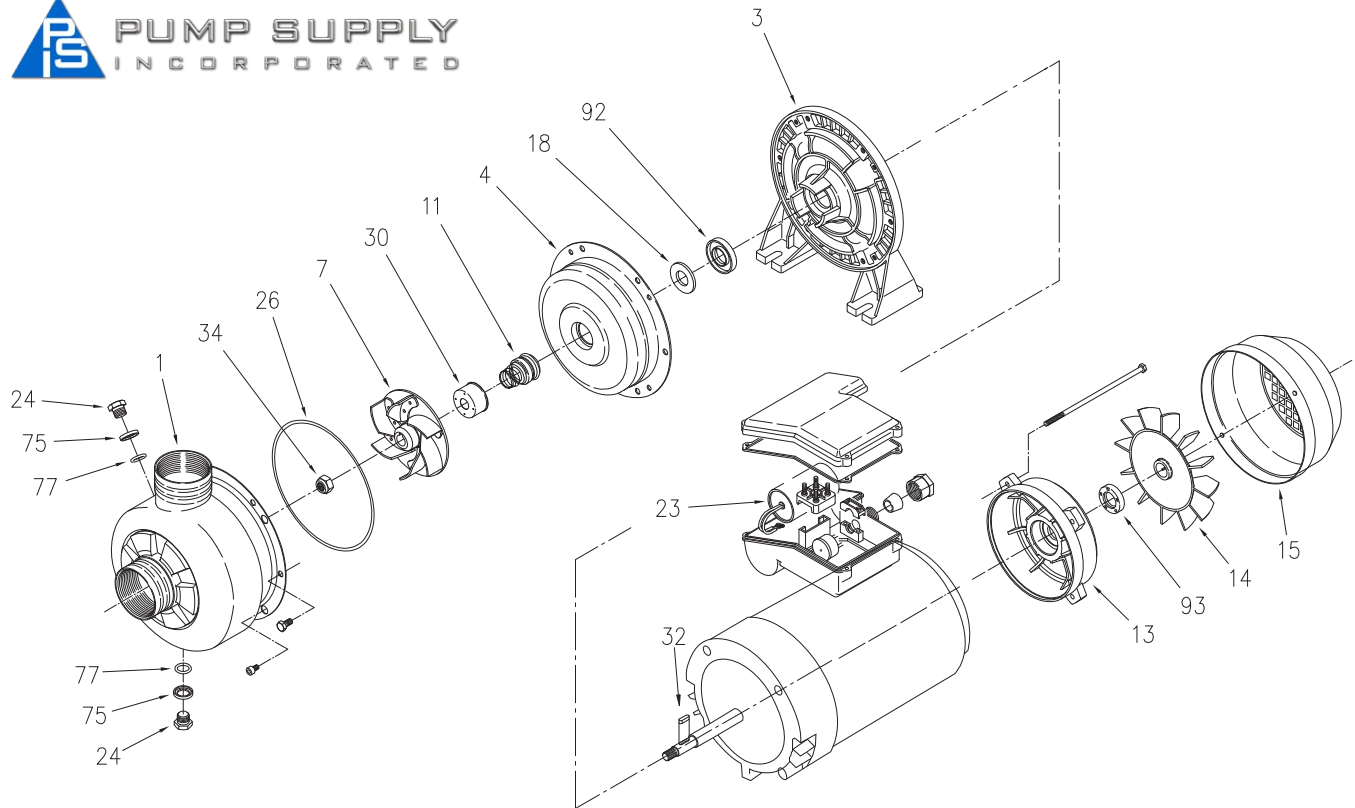

**DWO**

**Model DWO**

**EBARA Stainless Steel Open Impeller Centrifugal Pumps**

**Exploded view**

Location No.	Part Name	Material	No. for 1 Unit
1	Casing	304 Stainless Steel	1
3	Motor bracket	Aluminum	1
4	Casing cover	304 Stainless Steel	1
7	Impeller	304 Stainless Steel	1
11	Mechanical seal	Carbon/Ceramic/NBR	1
14	Fan	Polypropolene	1
15	Fan cover	Steel	1
18	Splash Ring	-	1
23	Capacitor	Single phase only	1
24	Priming plug/Drain plug	303 Stainless Steel	2
26	O-ring	NBR	2
30	Mechanical Seal Protector	304 Stainless Steel	1
32	Key	304 Stainless Steel	1
34	Impeller nut	304 Stainless Steel	1
75	Washer	304 Stainless Steel	2
77	O-ring	NBR	2
92	Lip seal (Pump side)	-	1
93	Lip seal (Fan side)	-	1