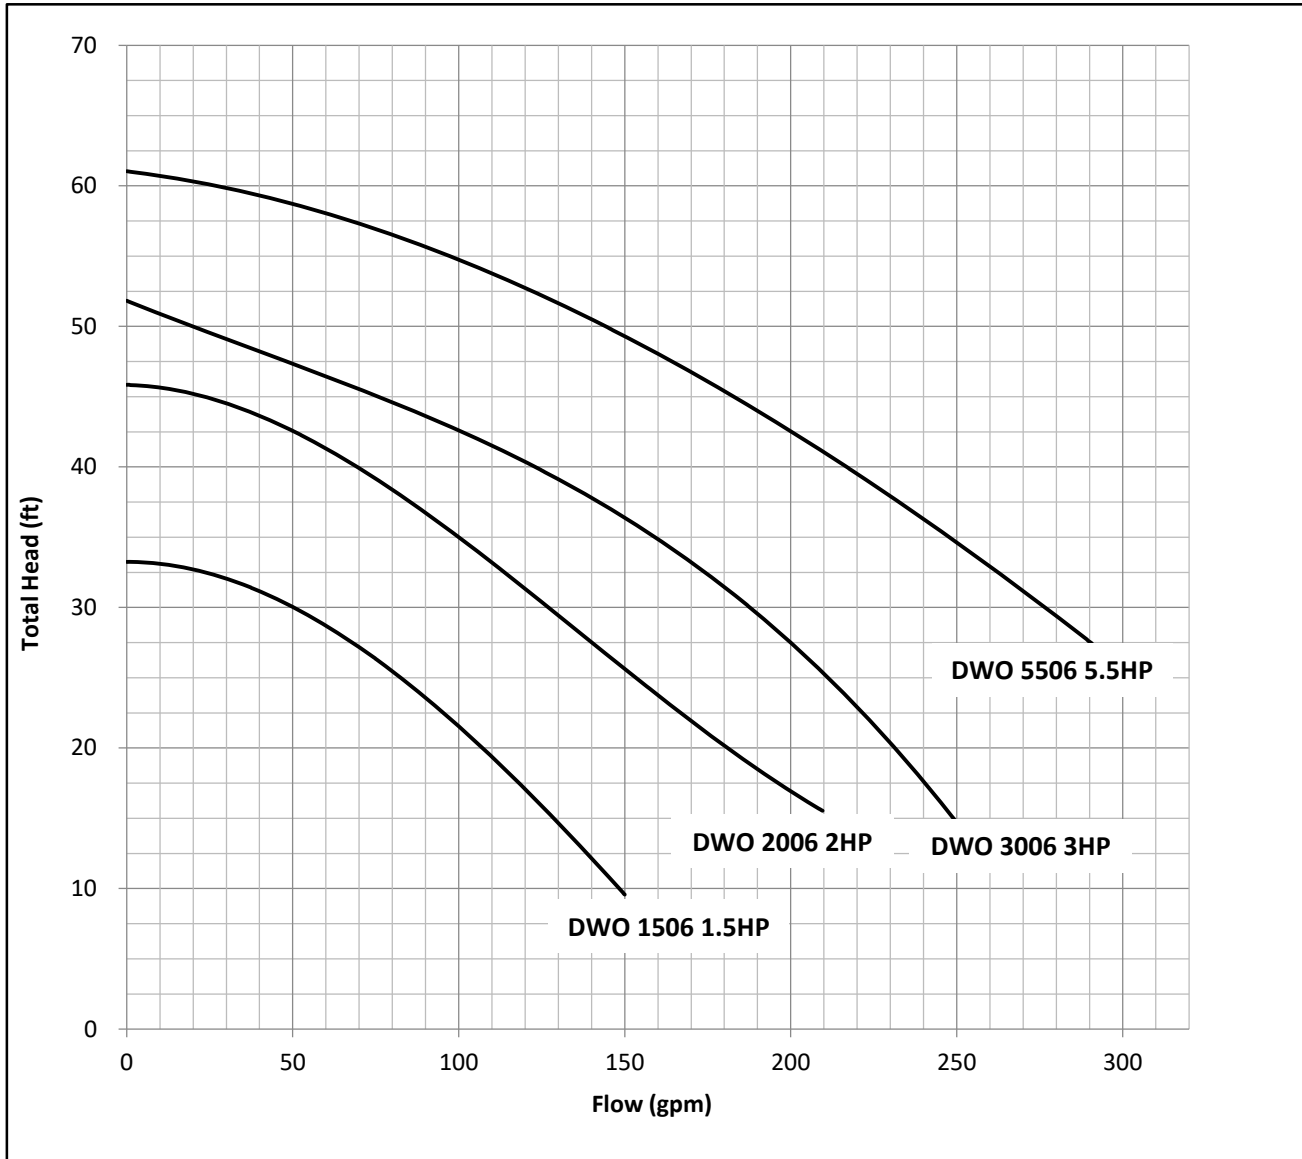

DWO

Model DWO

EBARA Stainless Steel Open Impeller Centrifugal Pumps

Selection Chart

Illinois Location:
 (847) 841-7867
 860 Church Rd Elgin, IL 60123

Minnesota Location:
 (651) 758-7867
 330 Mill Bay South Suite 1511
 Afton, MN 55001

PumpSupplyInc.com

PS **PUMP SUPPLY**
 INCORPORATED

Model DWO

EBARA Stainless Steel Open Impeller Centrifugal Pumps

Performance Curve

DWO 1506 1.5HP

Nominal Speed: 3450 RPM

Model DWO

EBARA Stainless Steel Open Impeller Centrifugal Pumps

Performance Curve

DWO 2006 2HP

Nominal Speed: 3450 RPM

Model DWO

EBARA Stainless Steel Open Impeller Centrifugal Pumps

Performance Curve

DWO 3006 3HP

Nominal Speed: 3450 RPM

Model DWO

EBARA Stainless Steel Open Impeller Centrifugal Pumps

Performance Curve

DWO 5506 5.5HP

Nominal Speed: 3450 RPM