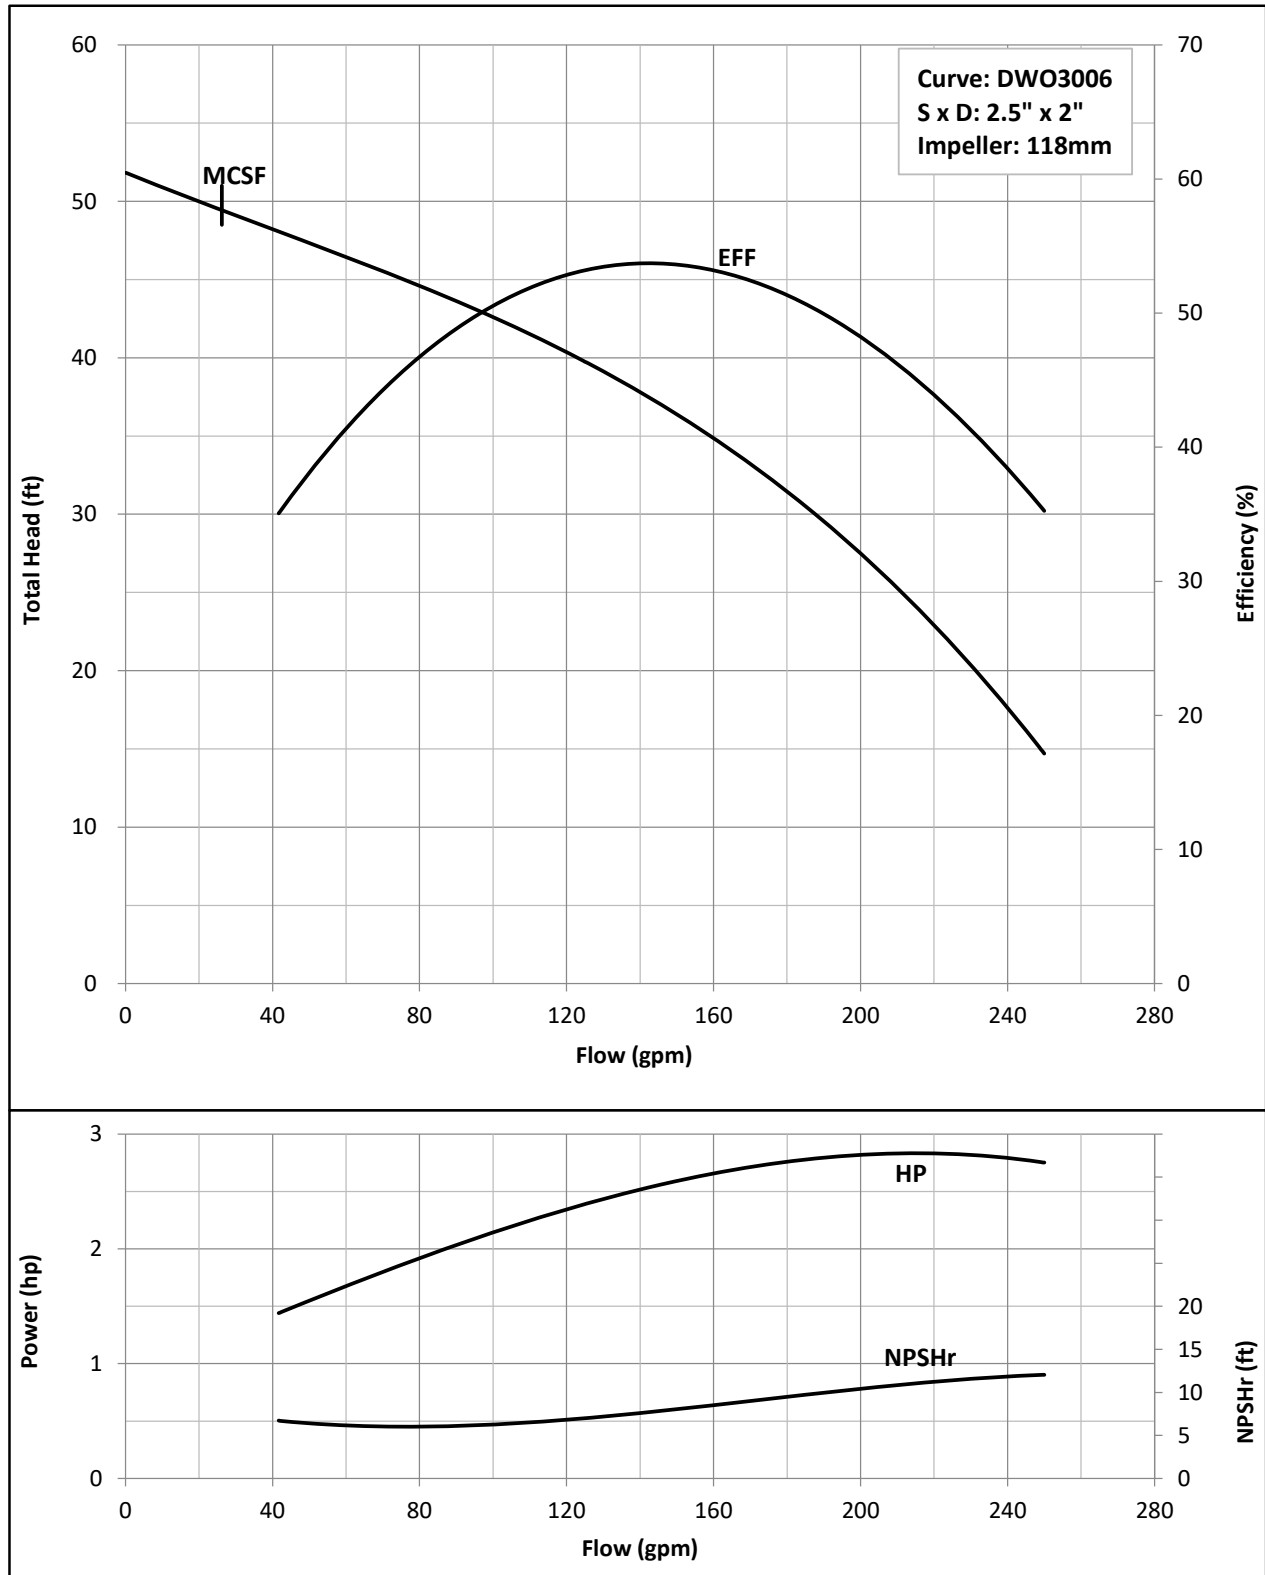

PumpSupplyInc.com

PS **PUMP SUPPLY**
 INCORPORATED

Model DWO

EBARA Stainless Steel Open Impeller Centrifugal Pumps

Performance Curve

DWO 1506 1.5HP

Nominal Speed: 3450 RPM

Model DWO

EBARA Stainless Steel Open Impeller Centrifugal Pumps

Performance Curve

DWO 2006 2HP

Nominal Speed: 3450 RPM

Model DWO

EBARA Stainless Steel Open Impeller Centrifugal Pumps

Performance Curve

DWO 3006 3HP

Nominal Speed: 3450 RPM

Model DWO

EBARA Stainless Steel Open Impeller Centrifugal Pumps

Performance Curve

DWO 5506 5.5HP

Nominal Speed: 3450 RPM