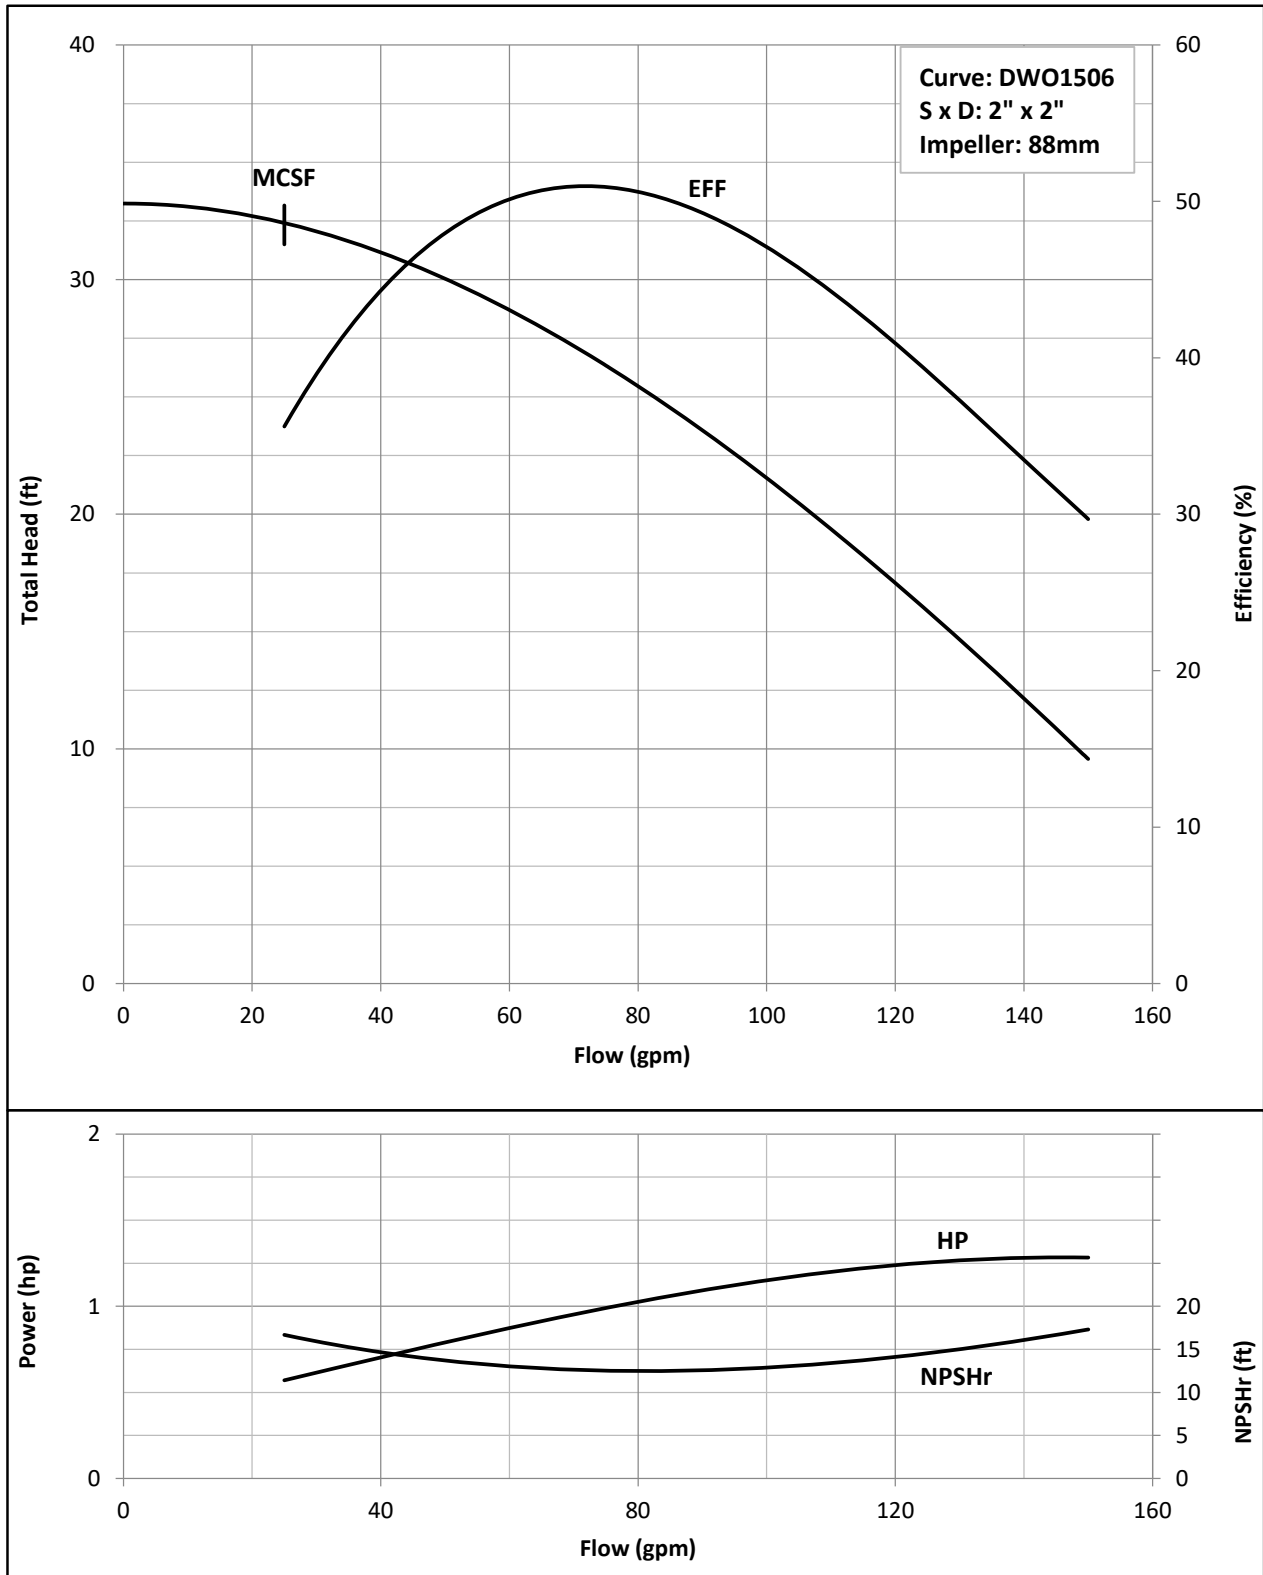

DWO

Model DWO

EBARA Stainless Steel Open Impeller Centrifugal Pumps

Selection Chart

Illinois Location:
 (847) 841-7867
 860 Church Rd Elgin, IL 60123

Minnesota Location:
 (651) 758-7867
 330 Mill Bay South Suite 1511
 Afton, MN 55001

PumpSupplyInc.com

PS **PUMP SUPPLY**
 INCORPORATED

Model DWO

EBARA Stainless Steel Open Impeller Centrifugal Pumps

Performance Curve

DWO 1506 1.5HP

Nominal Speed: 3450 RPM

Model DWO

EBARA Stainless Steel Open Impeller Centrifugal Pumps

Performance Curve

DWO 2006 2HP

Nominal Speed: 3450 RPM

Model DWO

EBARA Stainless Steel Open Impeller Centrifugal Pumps

Performance Curve

DWO 3006 3HP

Nominal Speed: 3450 RPM

Model DWO

EBARA Stainless Steel Open Impeller Centrifugal Pumps

Performance Curve

DWO 5506 5.5HP

Nominal Speed: 3450 RPM