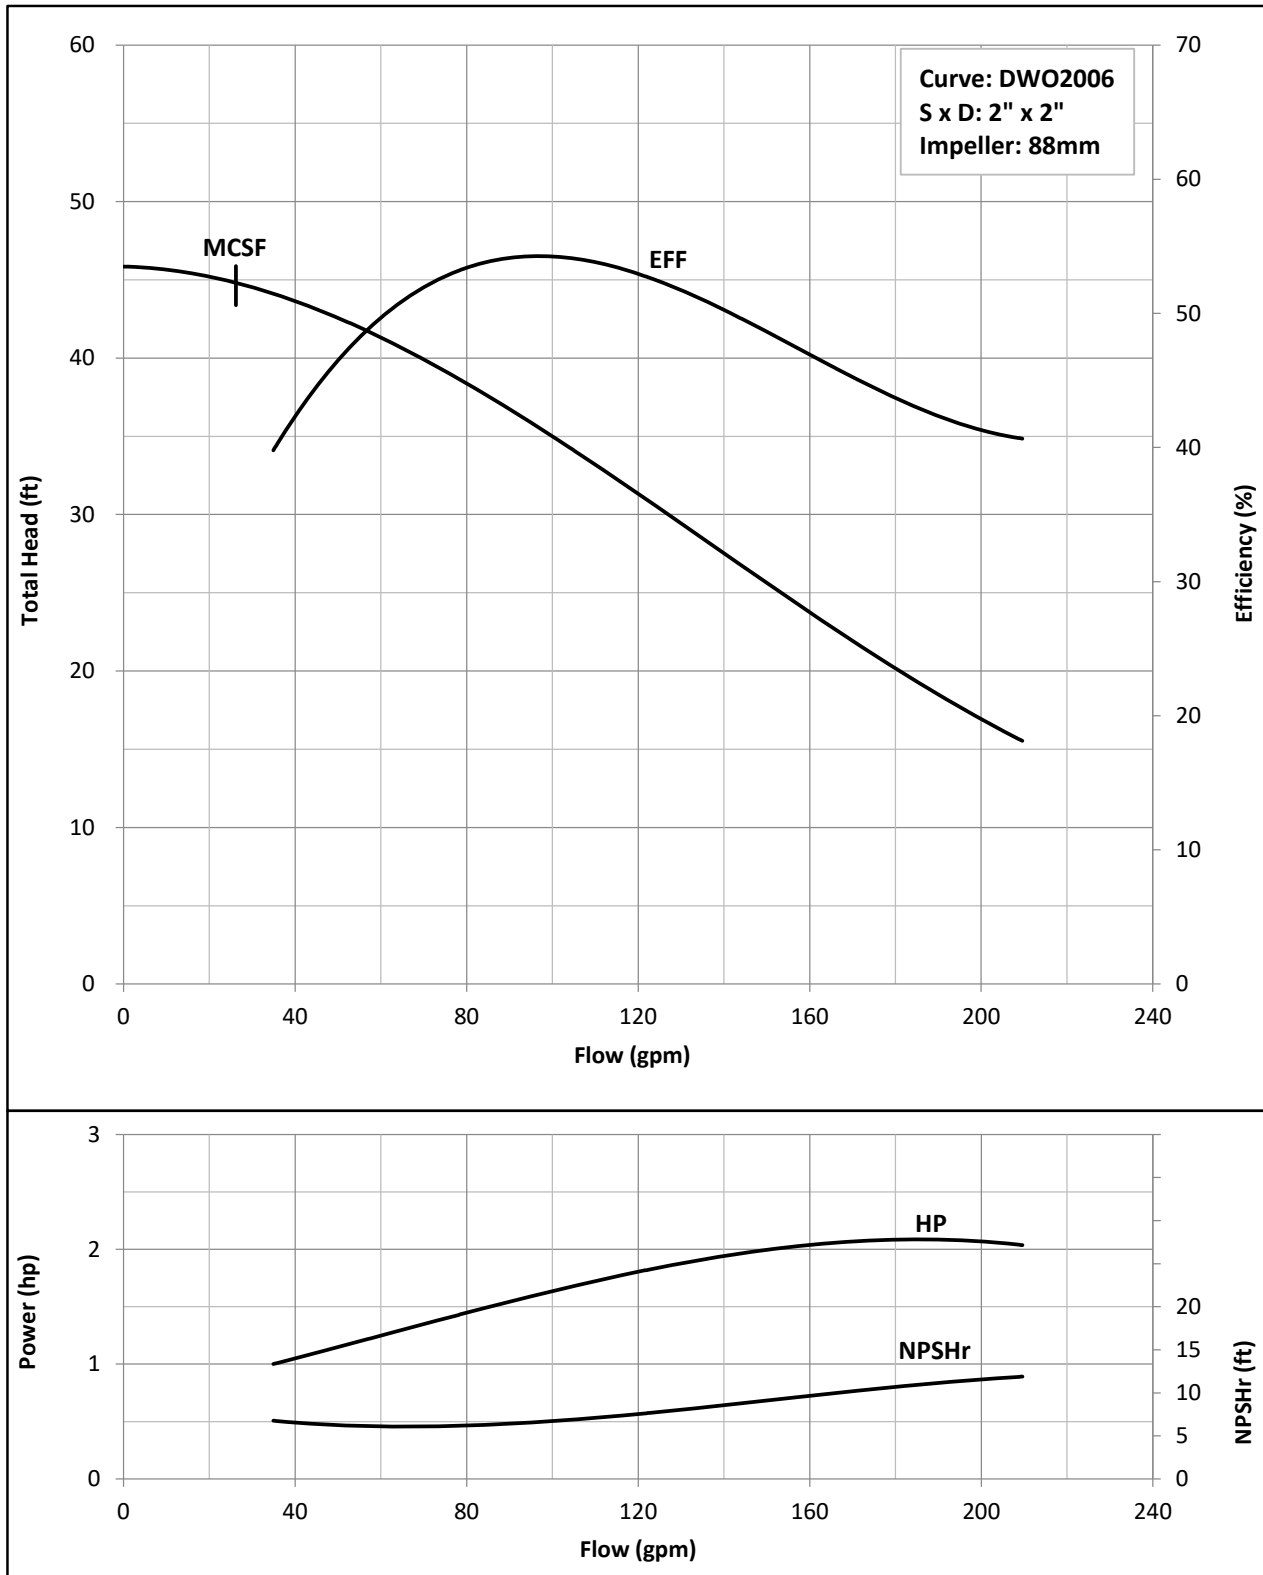

DWO

Model DWO

EBARA Stainless Steel Open Impeller Centrifugal Pumps

Selection Chart

Illinois Location:
 (847) 841-7867
 860 Church Rd Elgin, IL 60123

Minnesota Location:
 (651) 758-7867
 330 Mill Bay South Suite 1511
 Afton, MN 55001

PumpSupplyInc.com

PS **PUMP SUPPLY**
 INCORPORATED

Model DWO

EBARA Stainless Steel Open Impeller Centrifugal Pumps

Performance Curve

DWO 1506 1.5HP

Nominal Speed: 3450 RPM

Model DWO

EBARA Stainless Steel Open Impeller Centrifugal Pumps

Performance Curve

DWO 2006 2HP

Nominal Speed: 3450 RPM

Model DWO

EBARA Stainless Steel Open Impeller Centrifugal Pumps

Performance Curve

DWO 3006 3HP

Nominal Speed: 3450 RPM

Model DWO

EBARA Stainless Steel Open Impeller Centrifugal Pumps

Performance Curve

DWO 5506 5.5HP

Nominal Speed: 3450 RPM