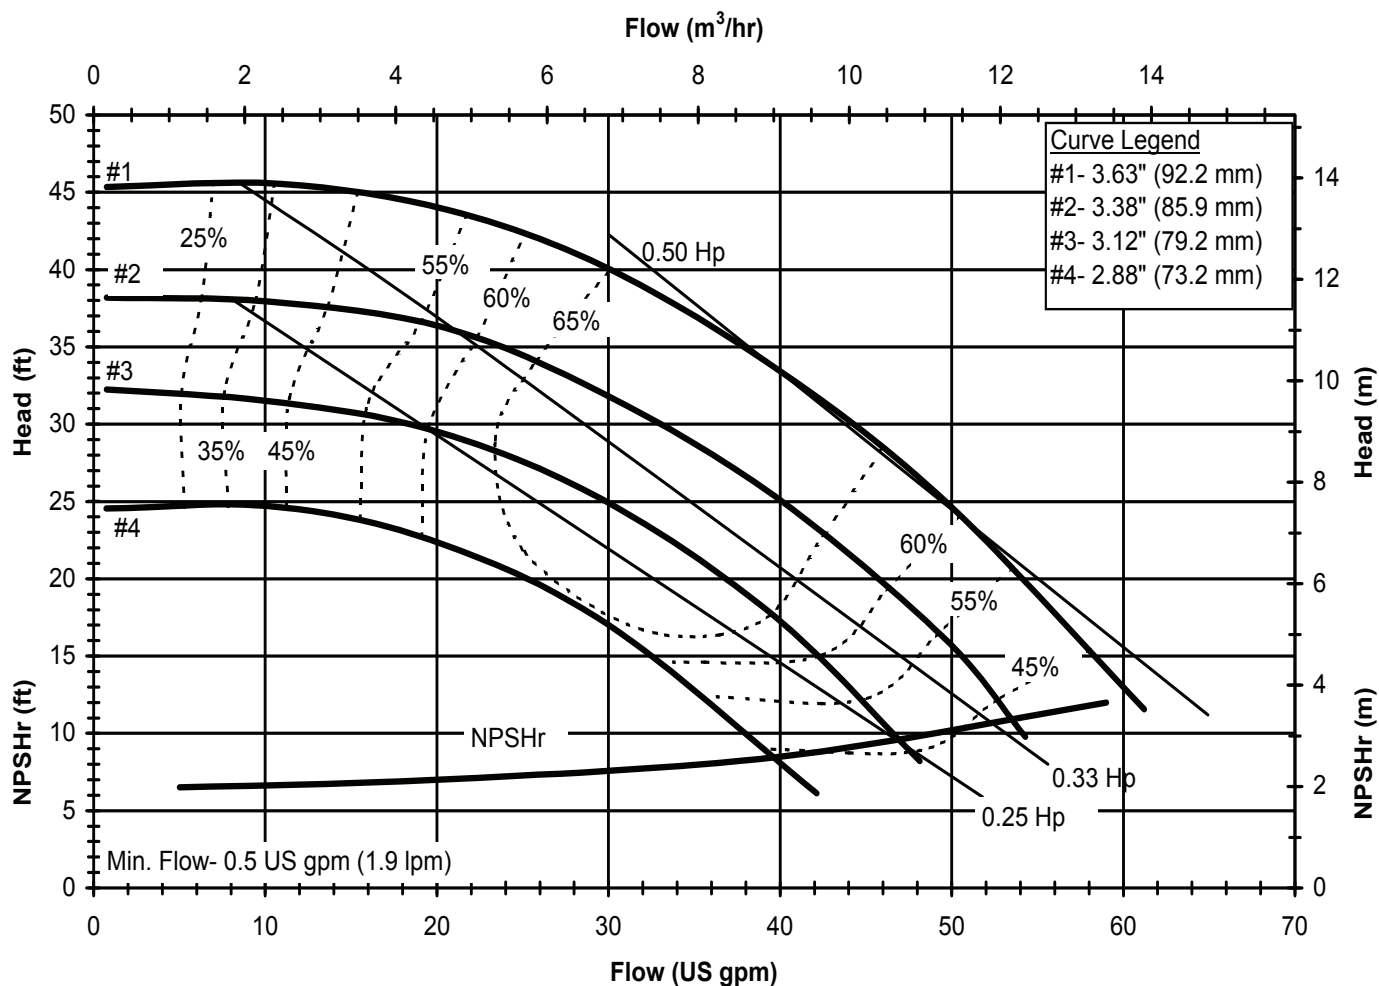

# PUMP SUPPLY INCORPORATED

Model DB8  
 3450 rpm, 60 Hz  
 Suction: 1 1/2" FNPT  
 Discharge: 1" MNPT

**Illinois Location:**  
 (847) 841-7867  
 860 Church Rd Elgin, IL 60120

**Minnesota Location:**  
 (651) 758-7867  
 330 Mill Bay South Suite  
 Afton, MN 55001