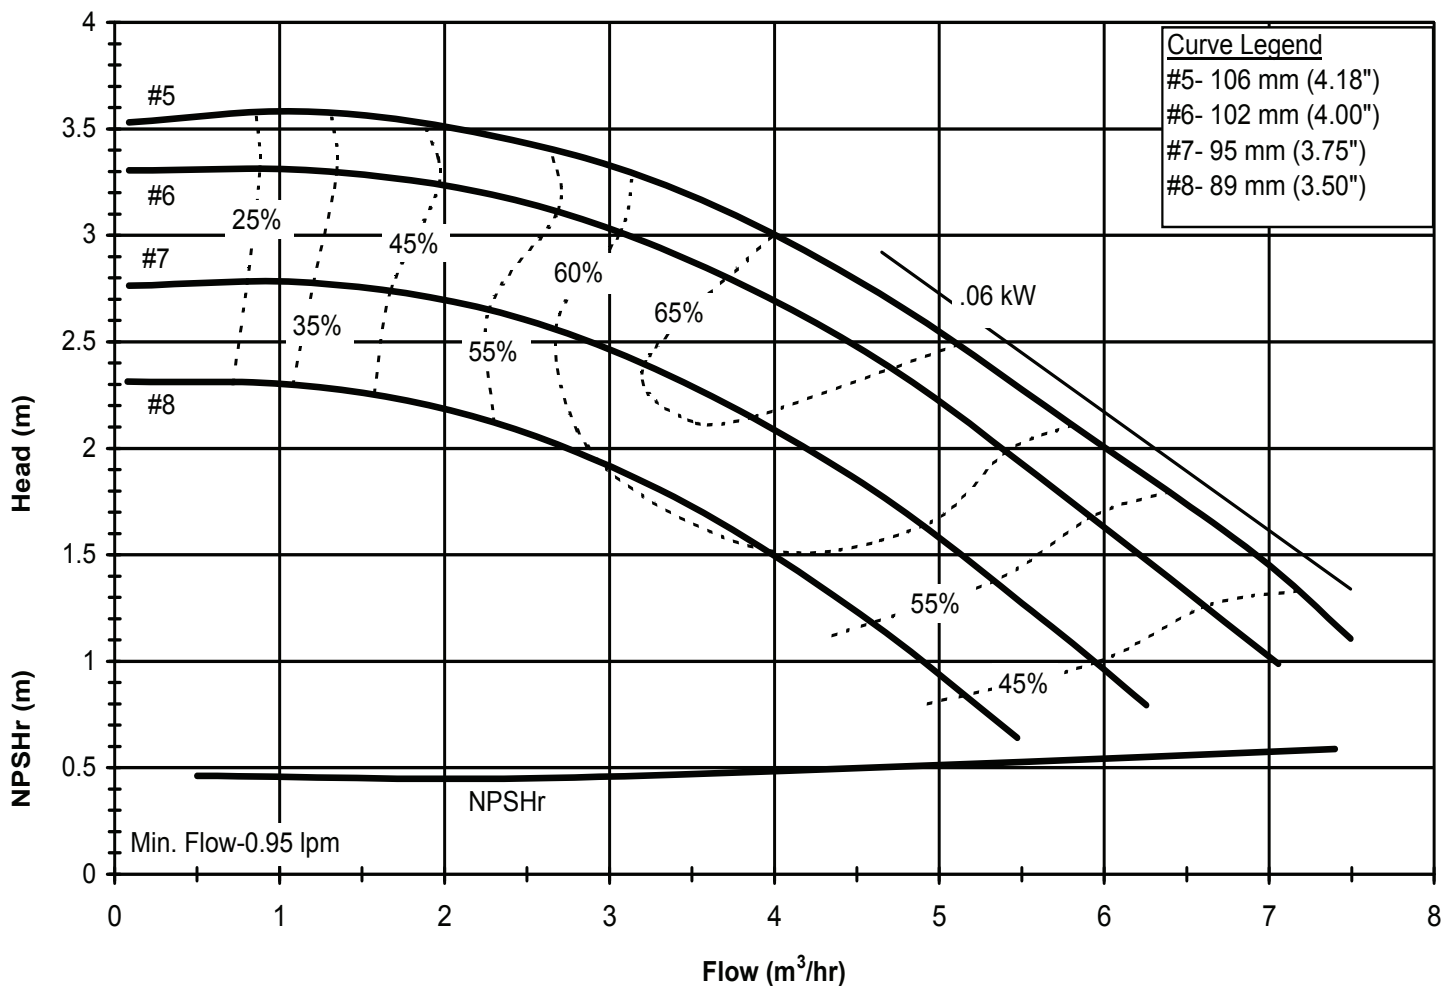

**Minnesota Location:**  
(651) 758-7867  
330 Mill Bay South Suite  
Afton, MN 55001

PumpSupplyInc.com

**PUMP SUPPLY**  
INCORPORATED

DB850  
6020 REV 0

**PUMP SUPPLY**  
INCORPORATED

Model DB8  
1450 rpm, 50 Hz  
Suction: 1 1/2" FNPT  
Discharge: 1" MNPT