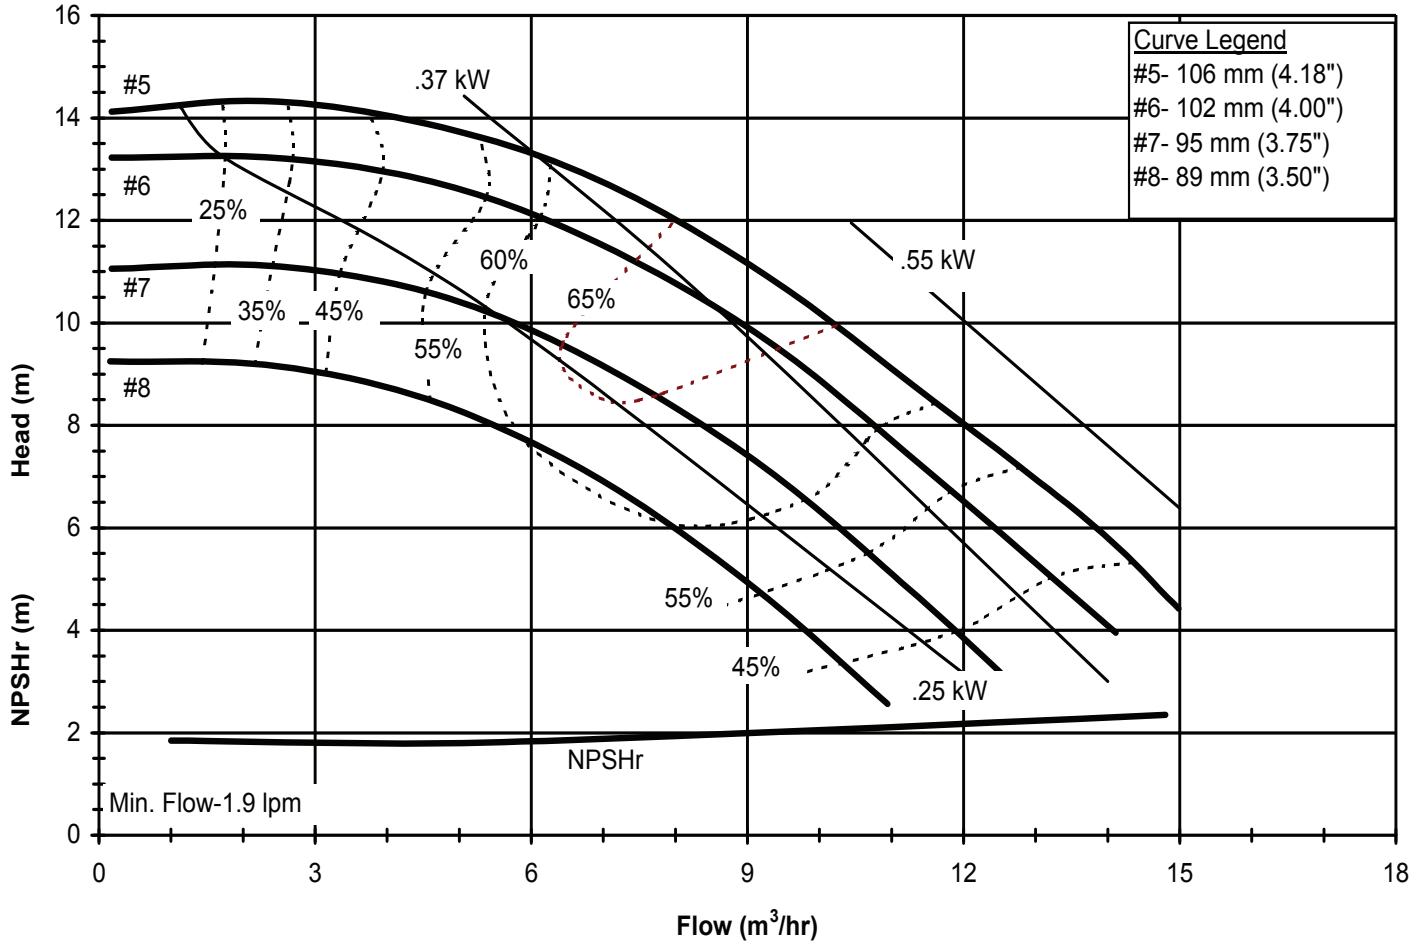

PumpSupplyInc.com

**PUMP SUPPLY  
INCORPORATED**

860  
19 REV 0

**PUMP SUPPLY**  
INCORPORATED

Model DB8  
2900 rpm, 50 Hz  
Suction: 1 1/2" FNPT  
Discharge: 1" MNPT

**Illinois Location:**  
(847) 841-7867  
860 Church Rd Elgin, IL 60120