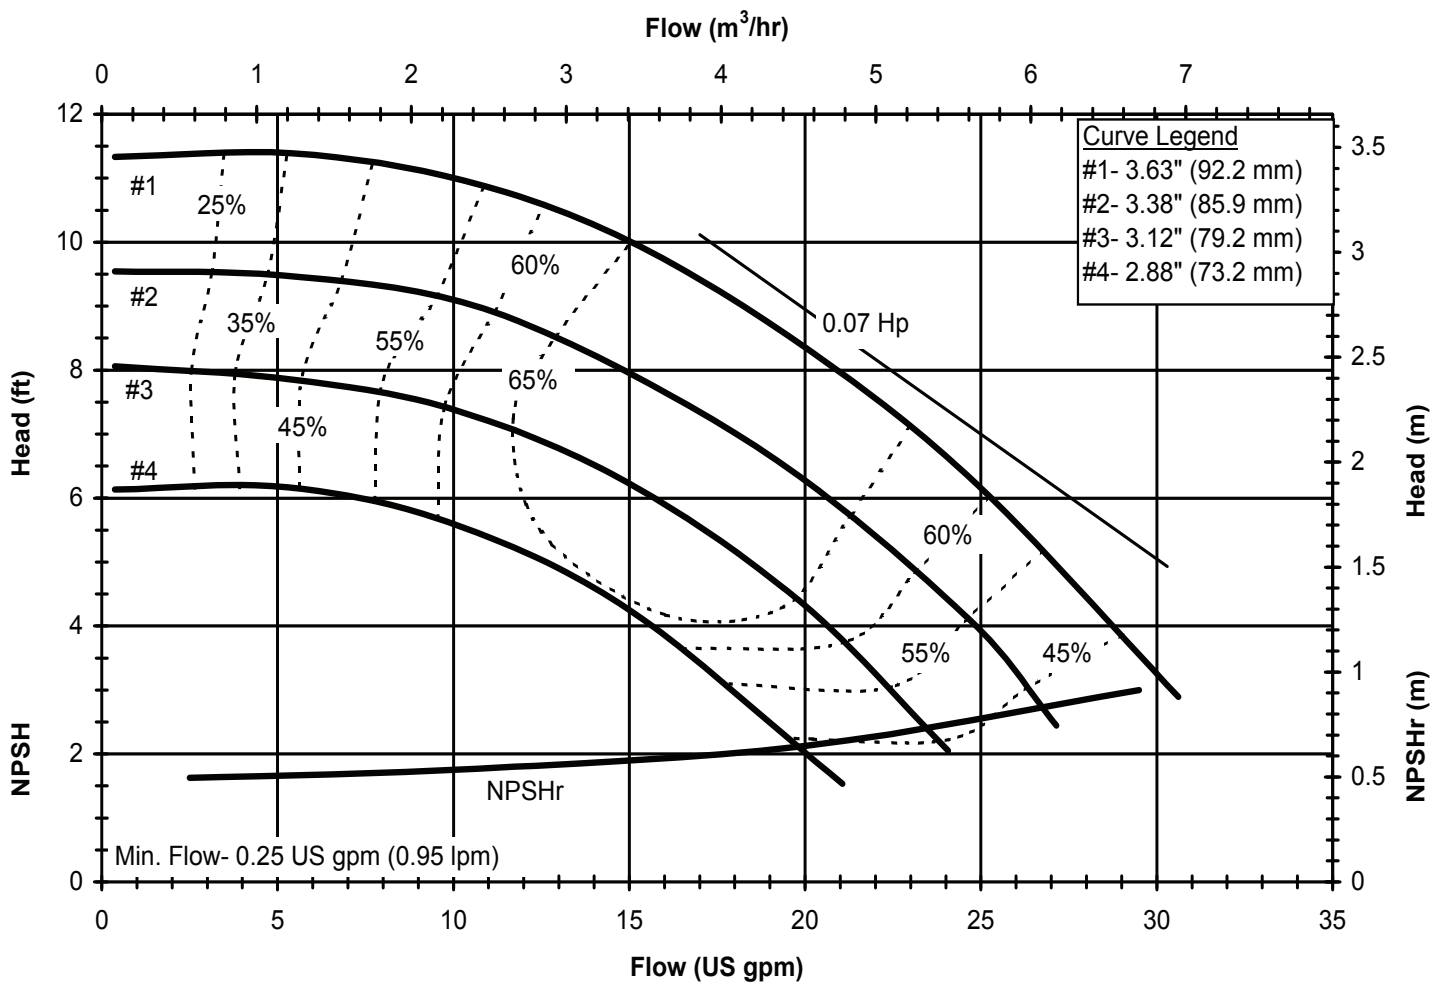

# PUMP SUPPLY INCORPORATED

Model DB8  
1725 rpm, 60 Hz  
Suction: 1 1/2" FNPT  
Discharge: 1" MNPT

**Illinois Location:**  
(847) 841-7867  
860 Church Rd Elgin, IL 60120

**Minnesota Location:**  
(651) 758-7867  
330 Mill Bay South Suite  
Afton, MN 55001