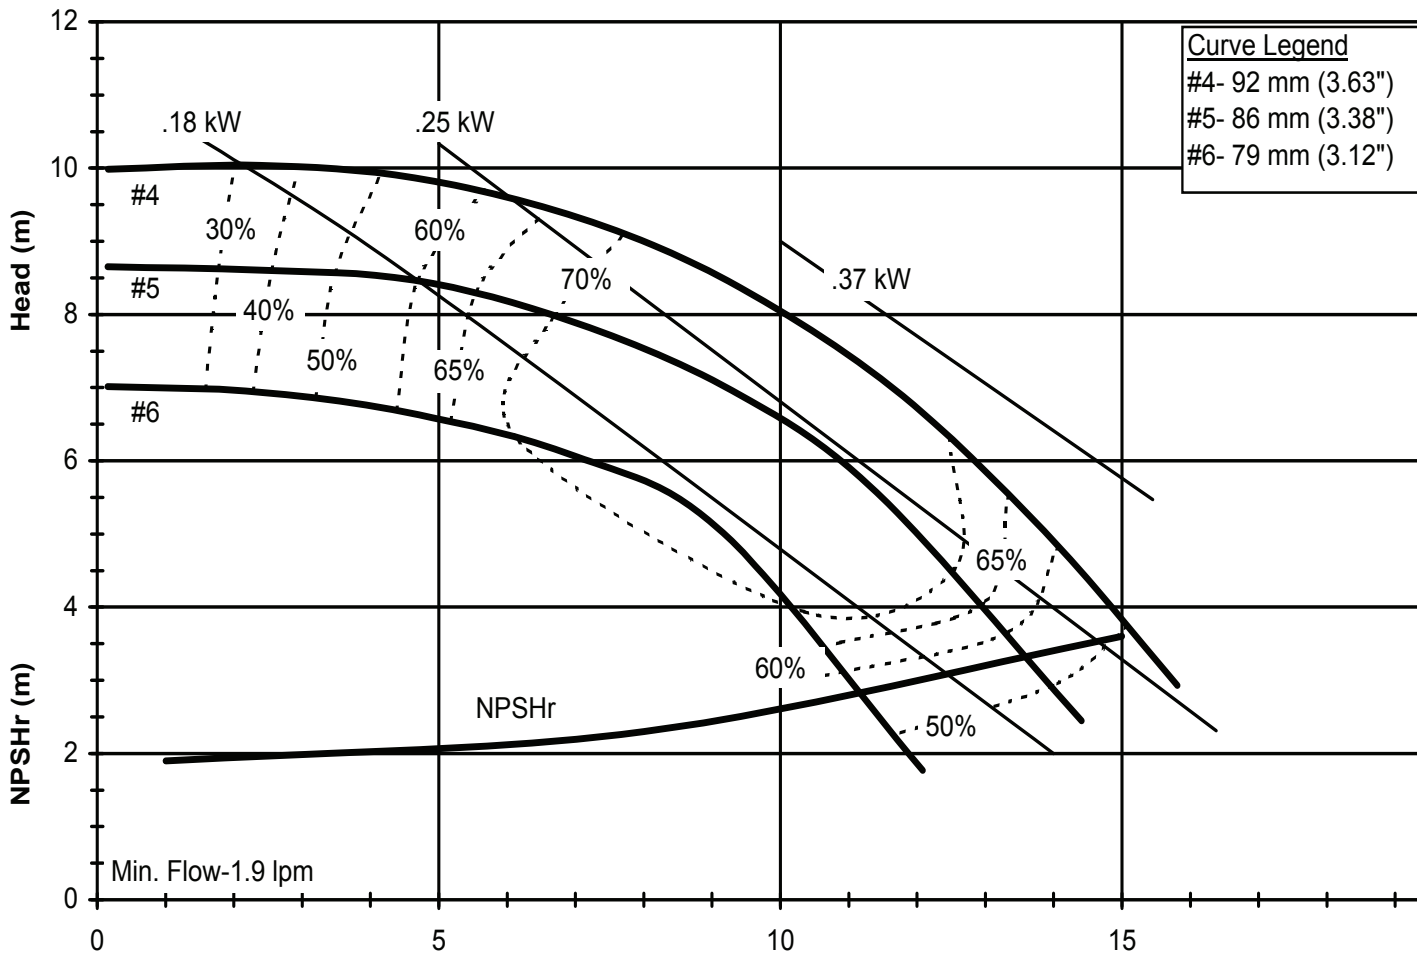

Model DB7
2900 rpm, 50 Hz
Suction: 1 1/2" FNPT
Discharge: 1 1/2" MNPT

Illinois Location:
(847) 841-7867
860 Church Rd Elgin, IL 61120

Minnesota Location:
(651) 758-7867
330 Mill Bay South Suite
Afton, MN 55001

PumpSupplyInc.com

DB750
6022 REV 0