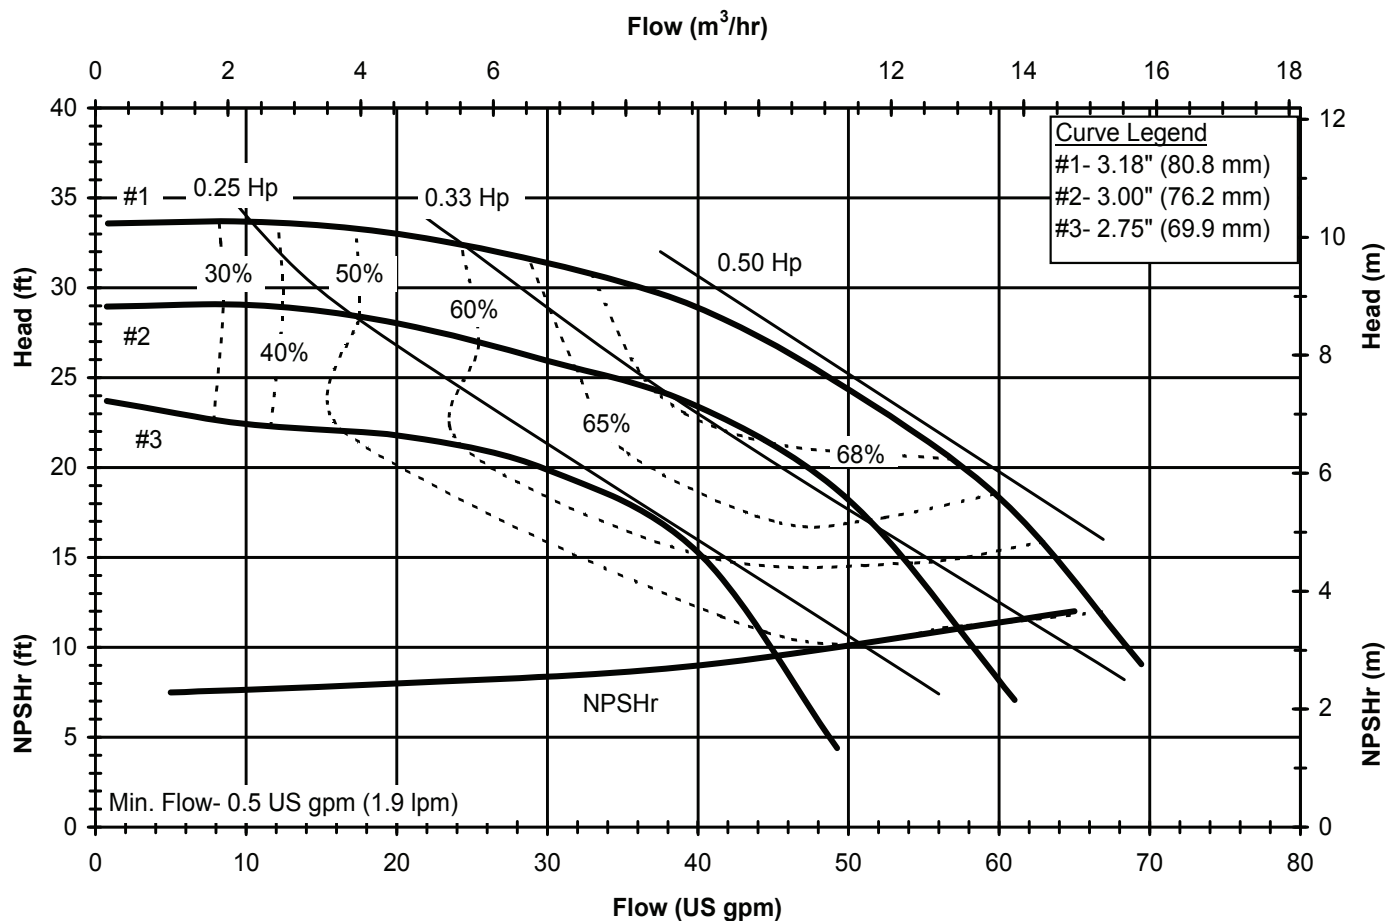

Model DB7  
 3450 rpm, 60 Hz  
 Suction: 1 1/2" FNPT  
 Discharge: 1 1/2" MNPT

**Illinois Location:**  
 (847) 841-7867  
 860 Church Rd Elgin, IL 61

**Minnesota Location:**  
 (651) 758-7867  
 330 Mill Bay South Suite  
 Afton, MN 55001

PumpSupplyInc.com

**PUMP SUPPLY**  
 INCORPORATED

DB760  
 6021 REV 0

Model DB7  
 1725 rpm, 60 Hz  
 Suction: 1 1/2" FNPT  
 Discharge: 1 1/2" MNPT

**Illinois Location:**  
 (847) 841-7867  
 860 Church Rd Elgin, IL 60120