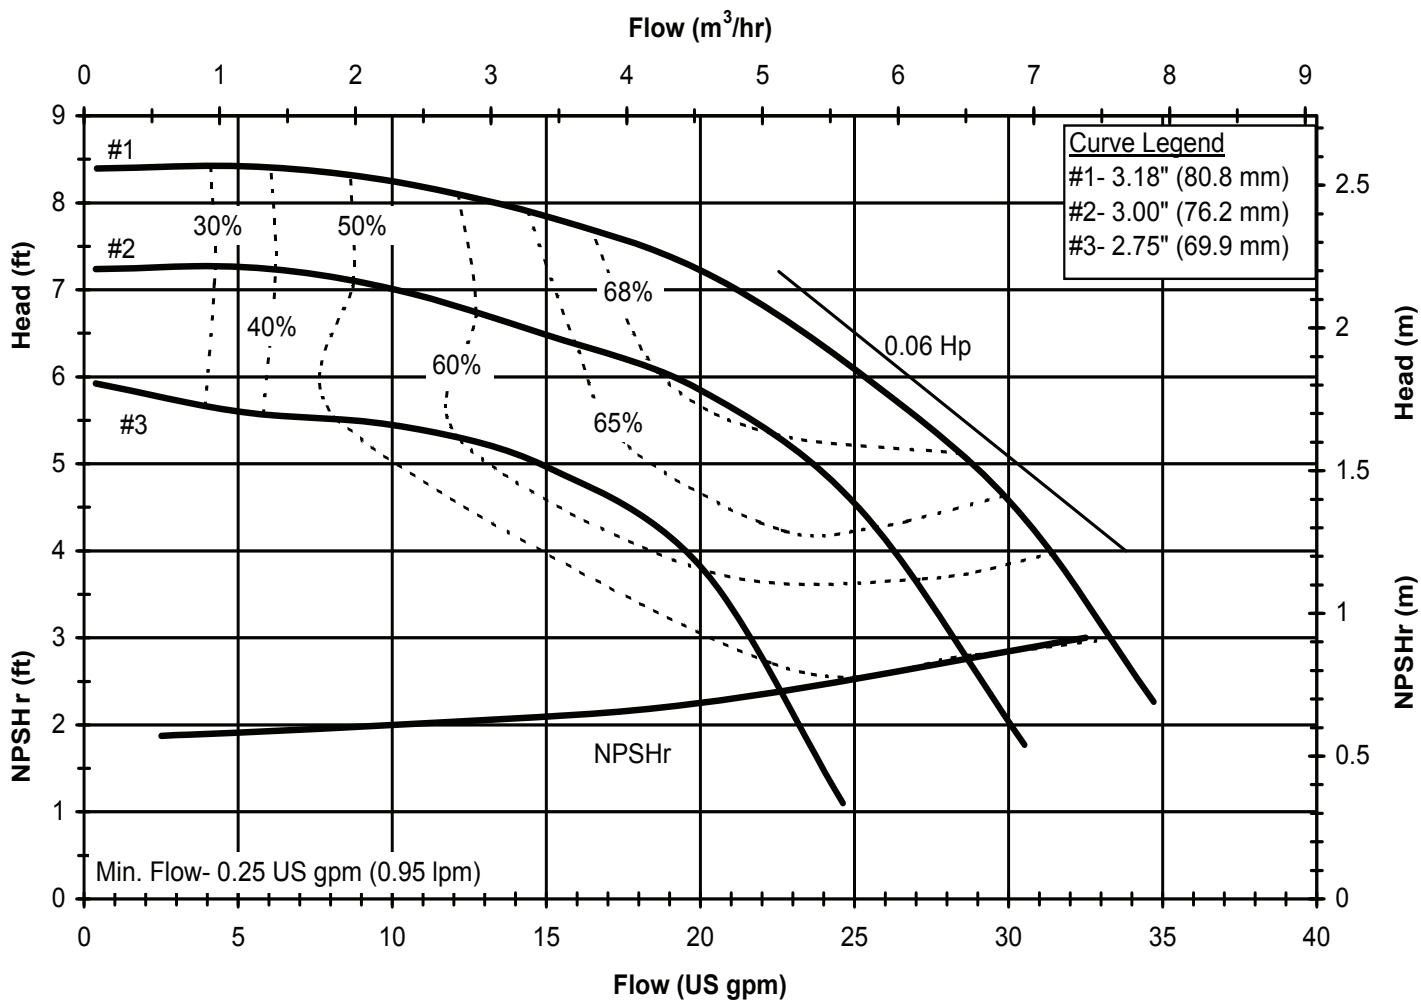

PumpSupplyInc.com

**PUMP SUPPLY**  
 INCORPORATED

DB760  
 6021 REV 0

Model DB7  
 1725 rpm, 60 Hz  
 Suction: 1 1/2" FNPT  
 Discharge: 1 1/2" MNPT

**Illinois Location:**  
 (847) 841-7867  
 860 Church Rd Elgin, IL 60120