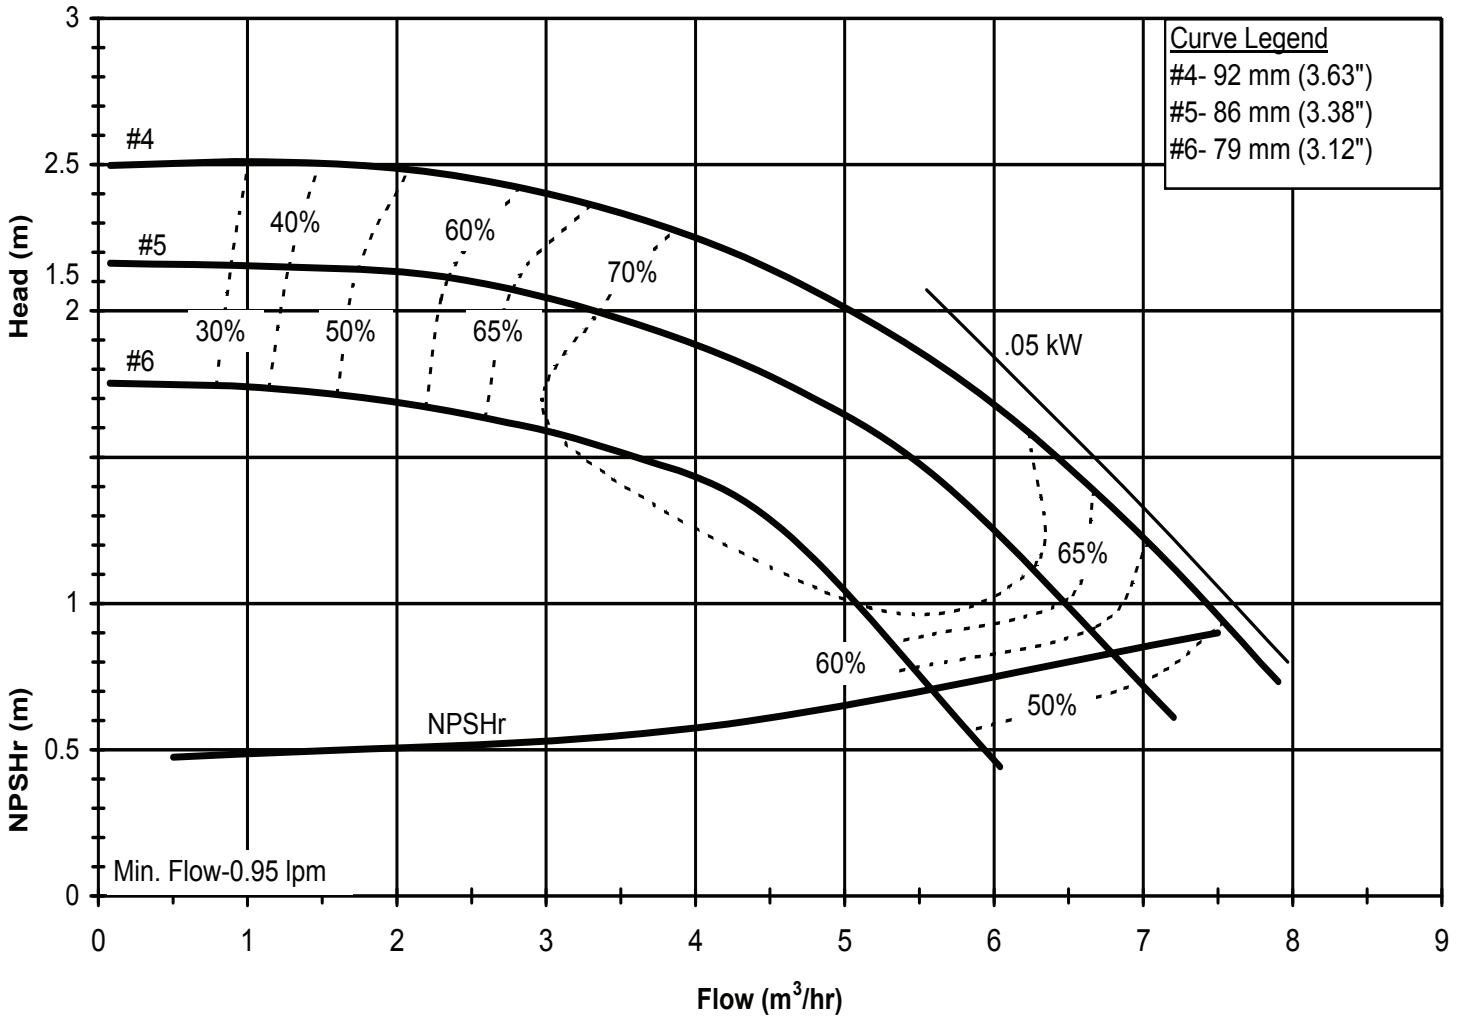

**Illinois Location:**  
 (847) 841-7867  
 860 Church Rd Elgin, IL 61120

**Minnesota Location:**  
 (651) 758-7867  
 330 Mill Bay South Suite  
 Afton, MN 55001

PumpSupplyInc.com

DB750  
 6022 REV 0

Model DB7  
 1450 rpm, 50 Hz  
 Suction: 1 1/2" FNPT  
 Discharge: 1 1/2" MNPT