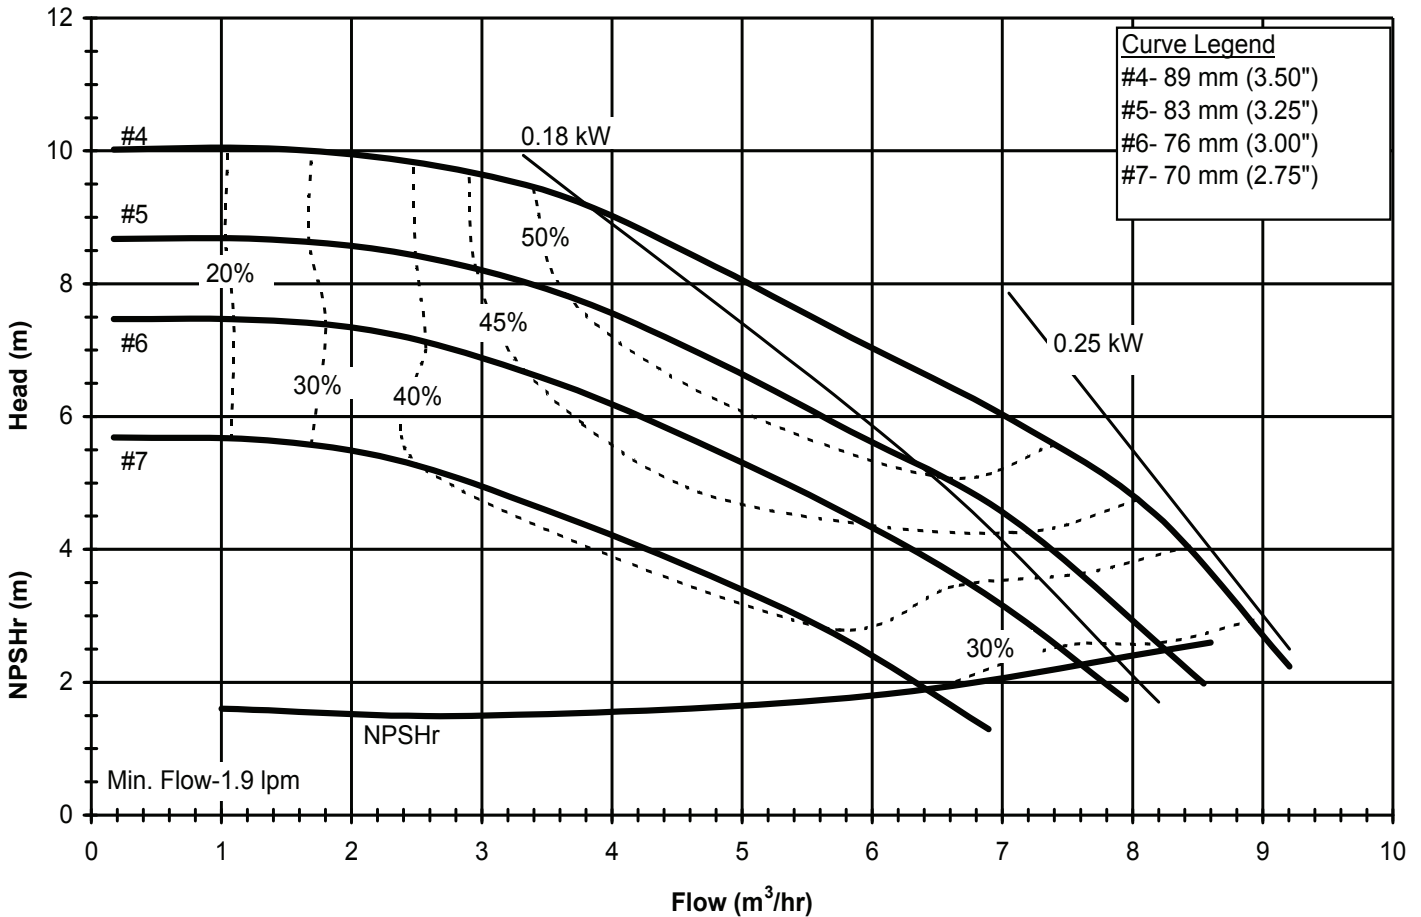

Model DB6
2900 rpm, 50 Hz
Suction: 1" FNPT
Discharge: 1" MNPT

Illinois Location:
(847) 841-7867
860 Church Rd Elgin, IL 61

Minnesota Location:
(651) 758-7867
330 Mill Bay South Suite
Afton, MN 55001

PumpSupplyInc.com

PUMP SUPPLY
INCORPORATED

DB650
6026 REV 0