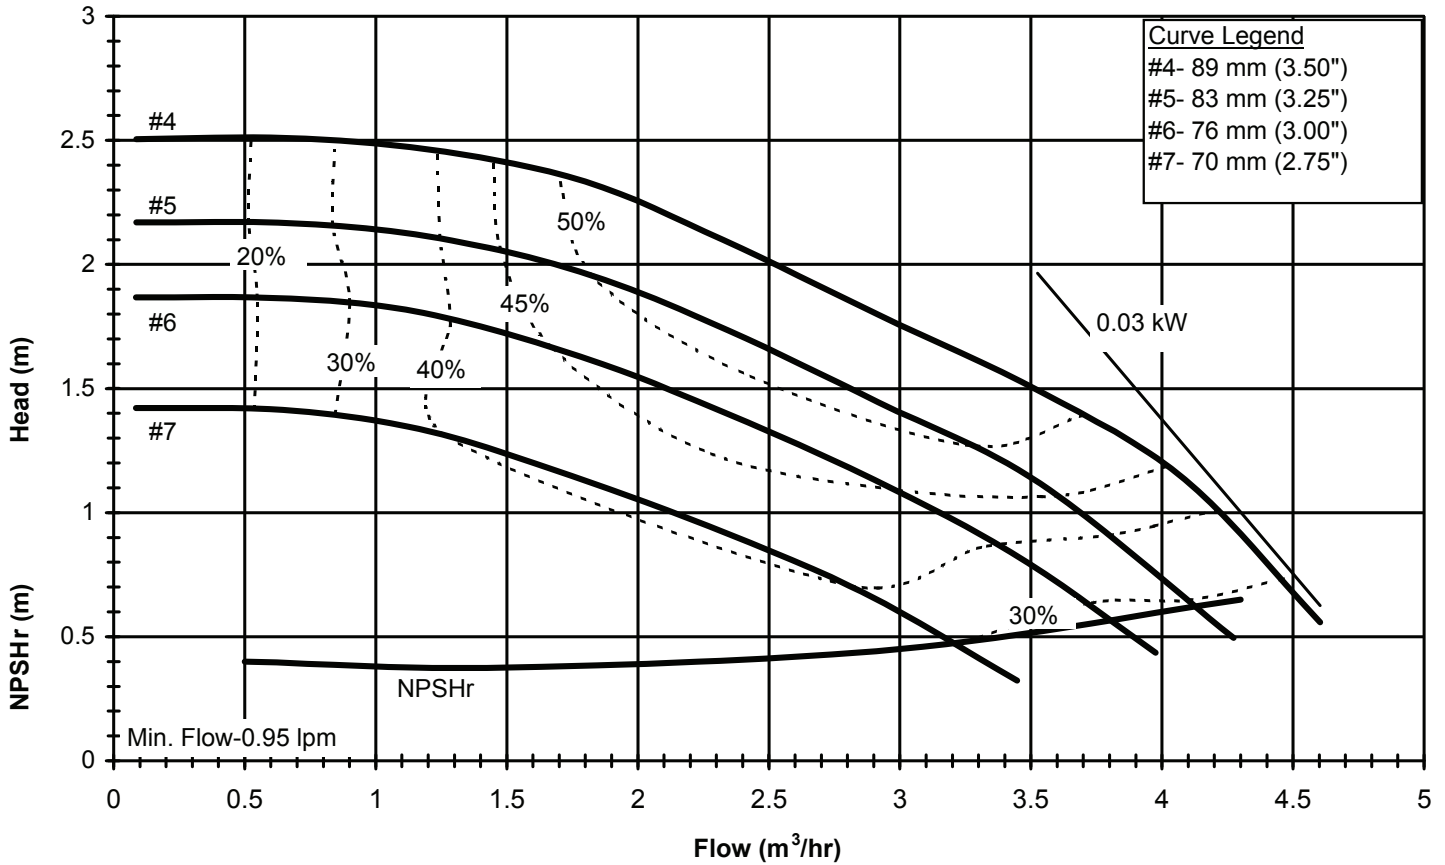

Illinois Location:
 (847) 841-7867
 860 Church Rd Elgin, IL 61

Minnesota Location:
 (651) 758-7867
 330 Mill Bay South Suite
 Afton, MN 55001

PumpSupplyInc.com

PUMP SUPPLY
 INCORPORATED

DB650
 6026 REV 0

Model DB6
 1450 rpm, 50 Hz
 Suction: 1" FNPT
 Discharge: 1" MNPT