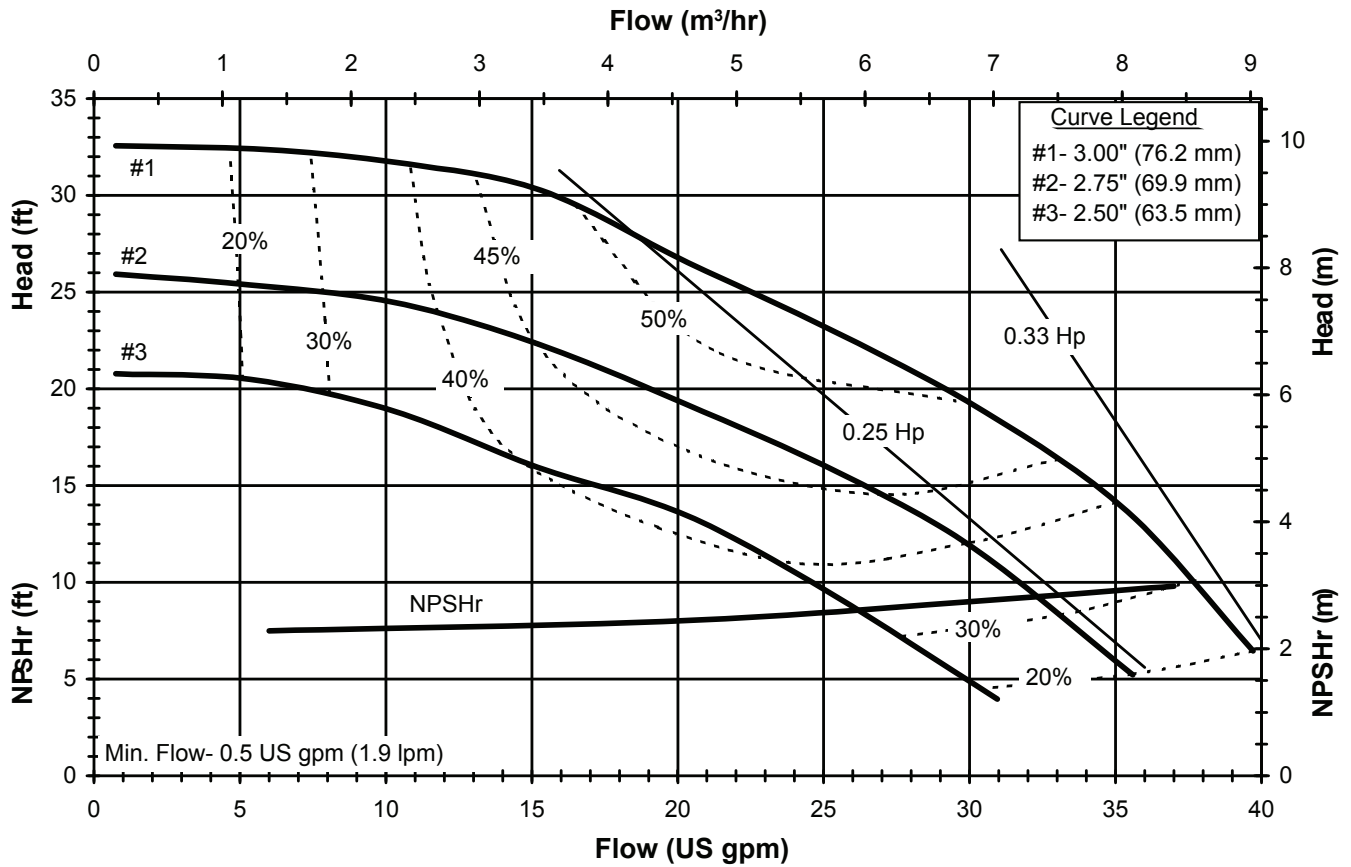

Model DB6
 3450 rpm, 60 Hz
 Suction: 1" FNPT
 Discharge: 1" MNPT

PUMP SUPPLY
 INCORPORATED

Illinois Location:
 (847) 841-7867
 860 Church Rd Elgin, IL 61

Minnesota Location:
 (651) 758-7867
 330 Mill Bay South Suite
 Afton, MN 55001

PumpSupplyInc.com

PUMP SUPPLY
 INCORPORATED

DB660
 6025 REV 0

Model DB6
 1725 rpm, 60 Hz
 Suction: 1" FNPT
 Discharge: 1" MNPT

PUMP SUPPLY
 INCORPORATED

Illinois Location:
 (847) 841-7867
 860 Church Rd Elgin, IL 61120