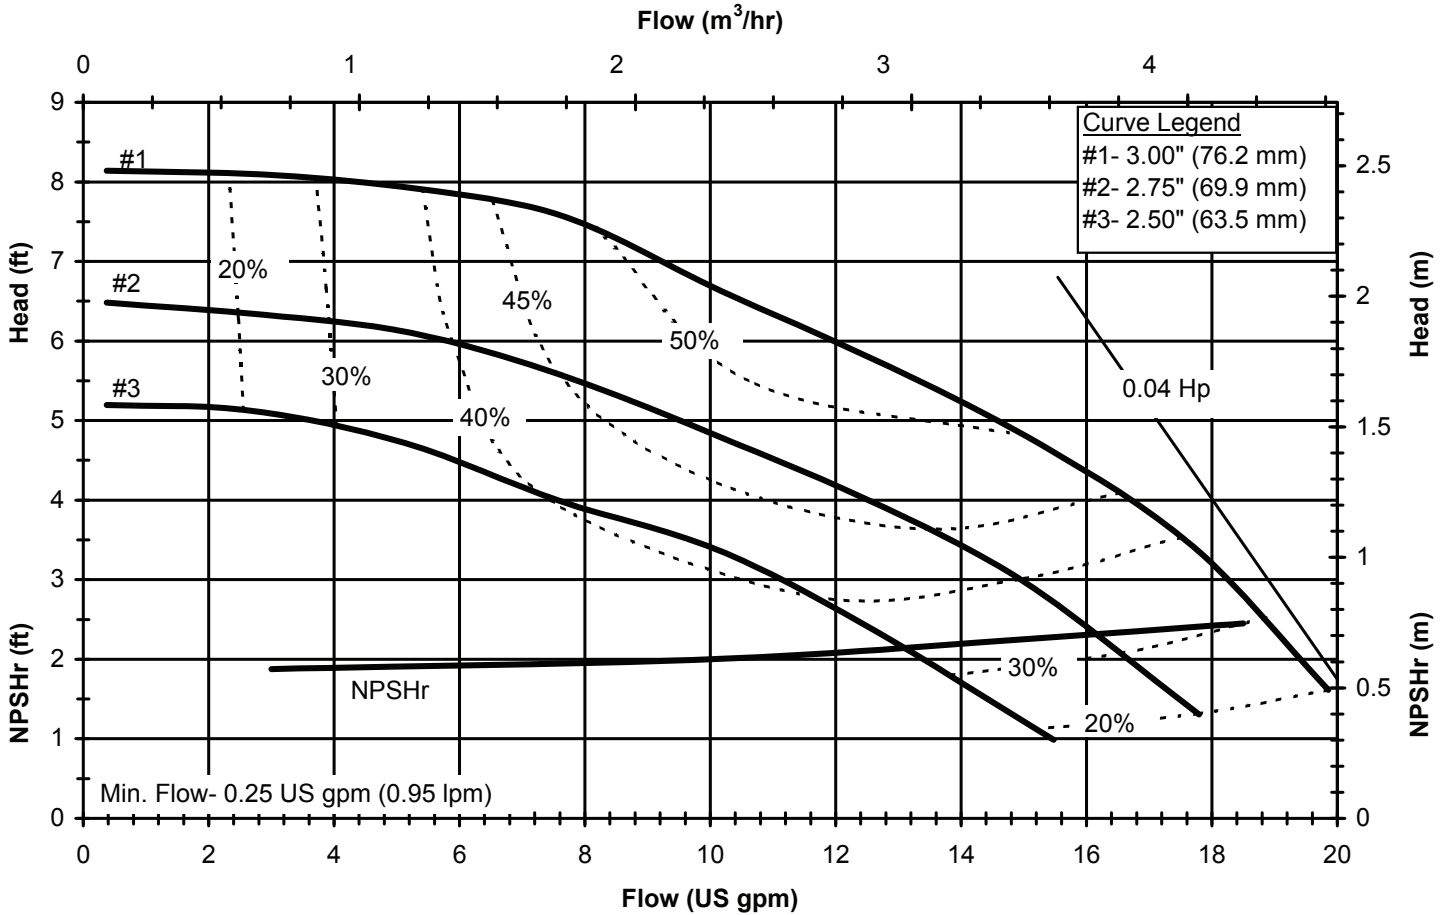

PumpSupplyInc.com

PUMP SUPPLY
 INCORPORATED

DB660
 6025 REV 0

Model DB6
 1725 rpm, 60 Hz
 Suction: 1" FNPT
 Discharge: 1" MNPT

PUMP SUPPLY
 INCORPORATED

Illinois Location:
 (847) 841-7867
 860 Church Rd Elgin, IL 61120