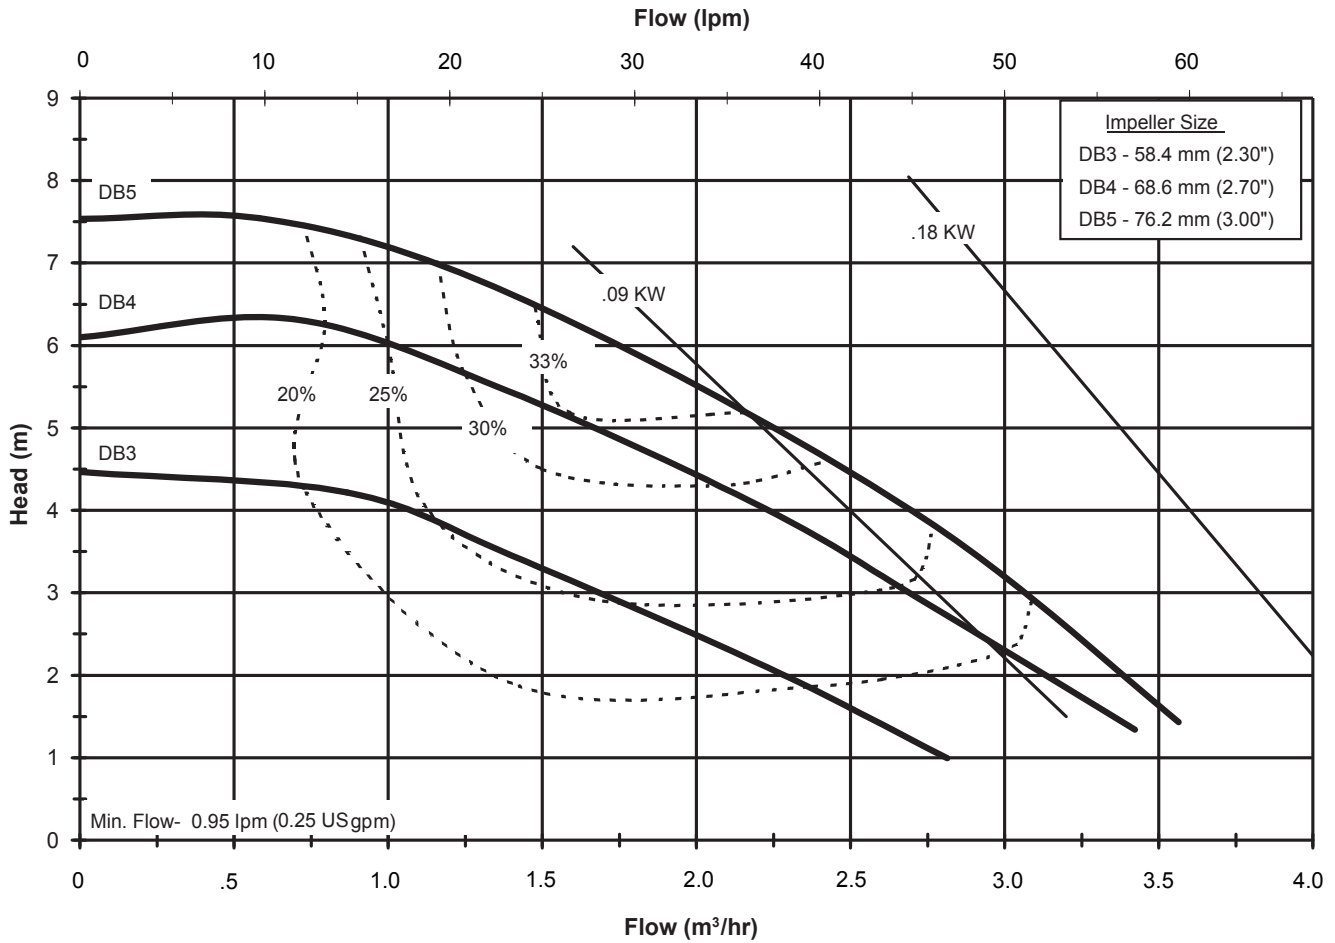

Model DB3, 4, 5  
 3450 rpm, 60 Hz  
 Suction: 1" FNPT  
 Discharge: 1/2" MNPT

**Illinois Location:**  
 (847) 841-7867  
 860 Church Rd Elgin, IL 61

**Minnesota Location:**  
 (651) 758-7867  
 330 Mill Bay South Suite  
 Afton, MN 55001

PumpSupplyInc.com

DB345-5060  
 6061 REV 0

Model DB3, 4, 5  
 2900 rpm, 50 Hz  
 Suction: 1" FNPT  
 Discharge: 1/2" MNPT

**Illinois Location:**  
 (847) 841-7867  
 860 Church Rd Elgin, IL 61

**Minnesota Location:**  
 (651) 758-7867  
 330 Mill Bay South Suite  
 Afton, MN 55001