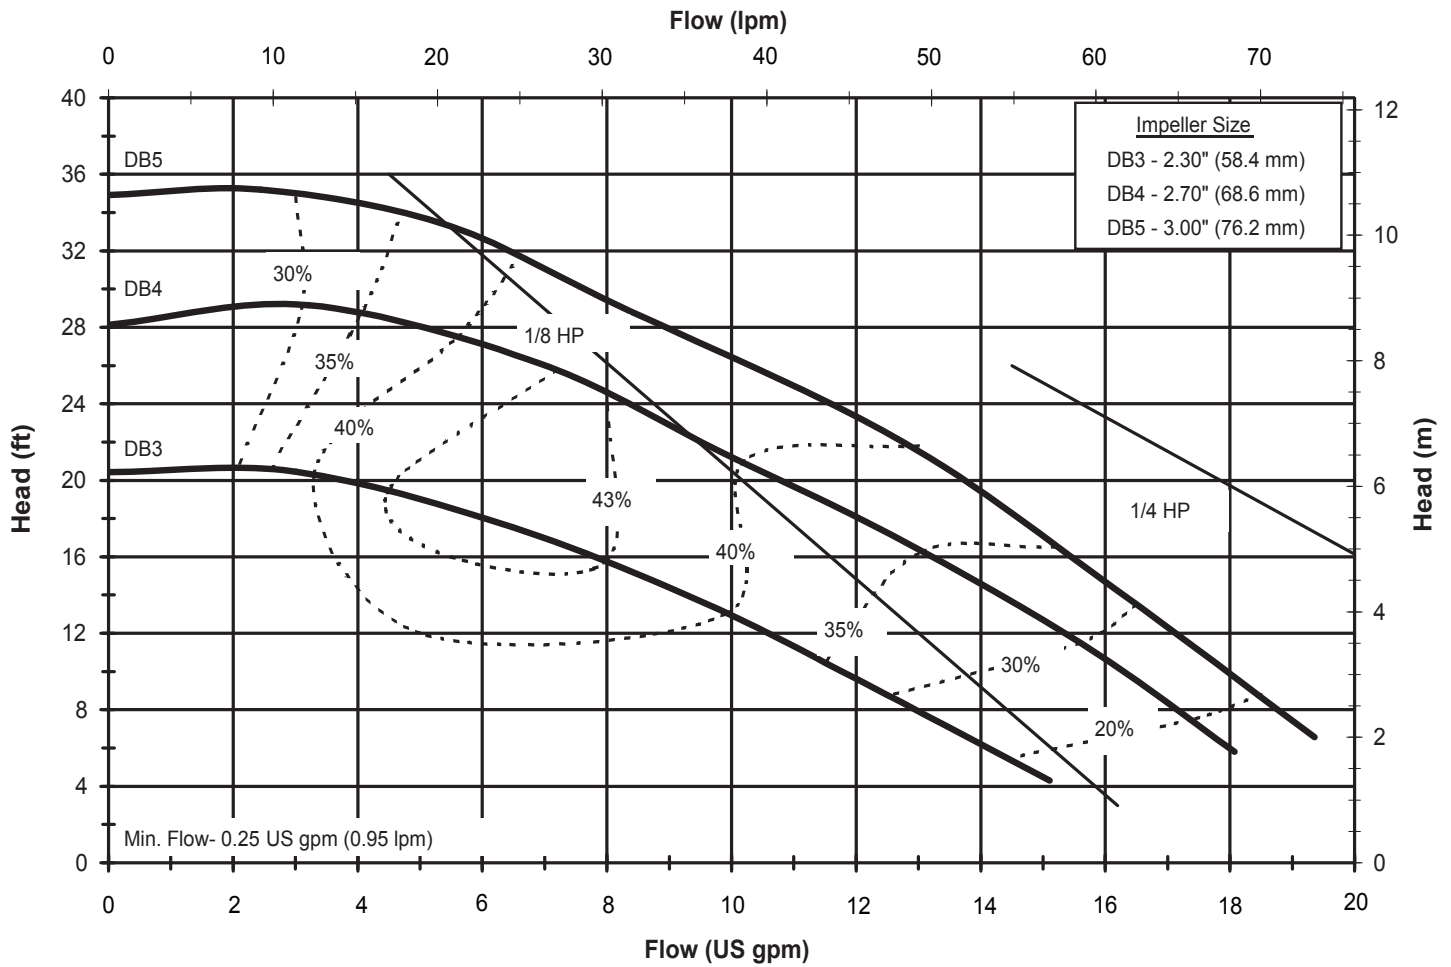

Model DB3, 4, 5  
 3450 rpm, 60 Hz  
 Suction: 1" FNPT  
 Discharge: 1/2" MNPT

**Illinois Location:**  
 (847) 841-7867  
 860 Church Rd Elgin, IL 61

**Minnesota Location:**  
 (651) 758-7867  
 330 Mill Bay South Suite  
 Afton, MN 55001

PumpSupplyInc.com

DB345-5060  
 6061 REV 0

Model DB3, 4, 5  
 2900 rpm, 50 Hz  
 Suction: 1" FNPT  
 Discharge: 1/2" MNPT

**Illinois Location:**  
 (847) 841-7867  
 860 Church Rd Elgin, IL 61

**Minnesota Location:**  
 (651) 758-7867  
 330 Mill Bay South Suite  
 Afton, MN 55001