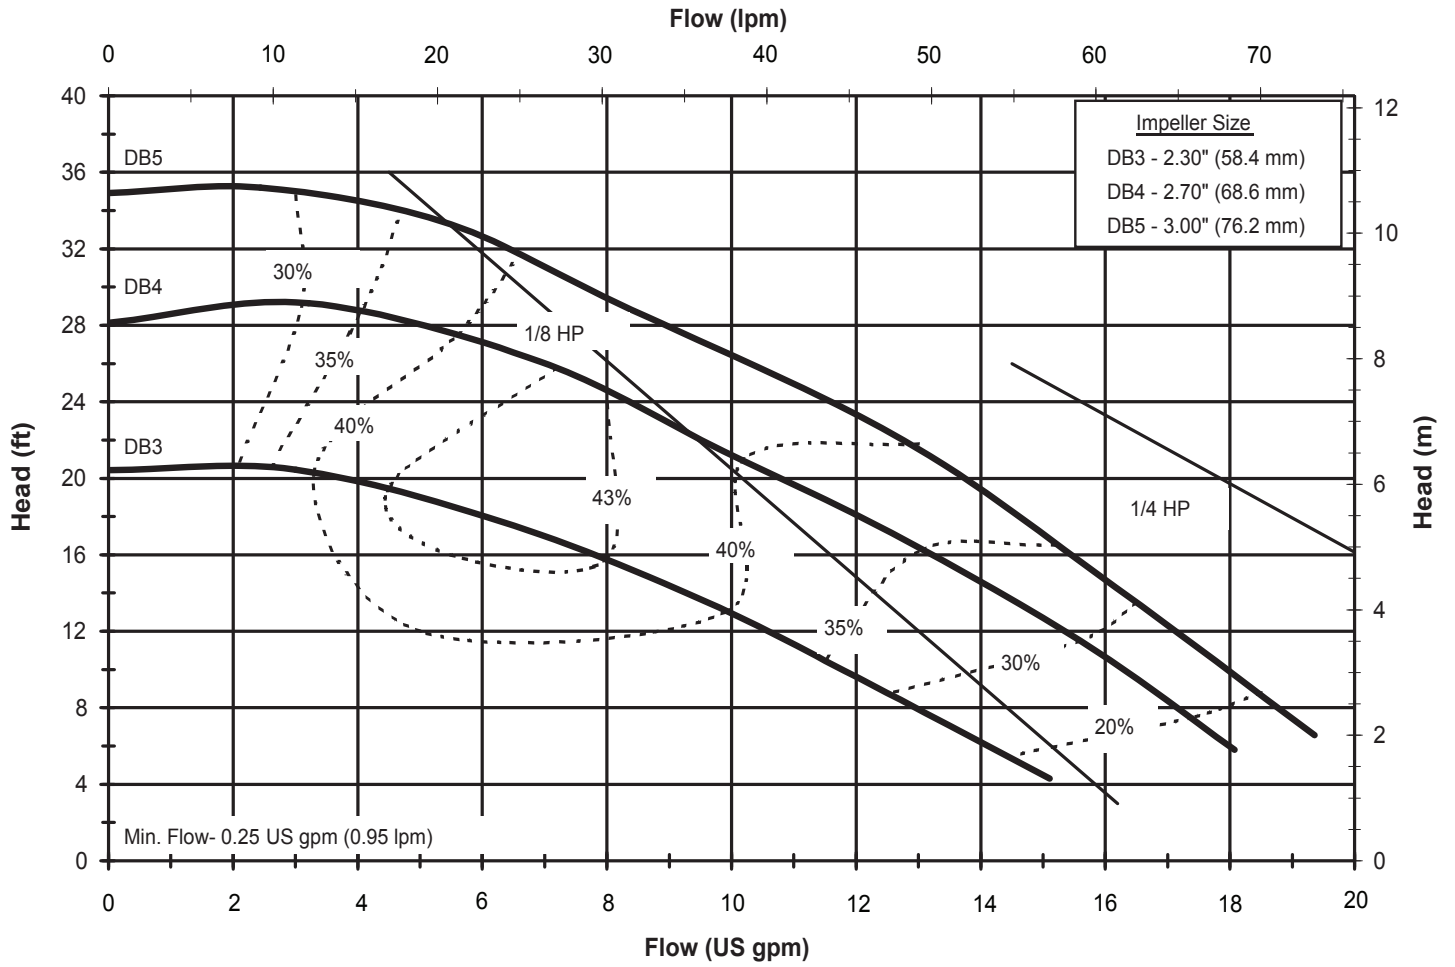

Model DB3, 4, 5
 3450 rpm, 60 Hz
 Suction: 1" FNPT
 Discharge: 1/2" MNPT

DB345-5060
 6061 REV 0

Model DB3, 4, 5
 2900 rpm, 50 Hz
 Suction: 1" FNPT
 Discharge: 1/2" MNPT

DB345-5060
 6061 REV 0