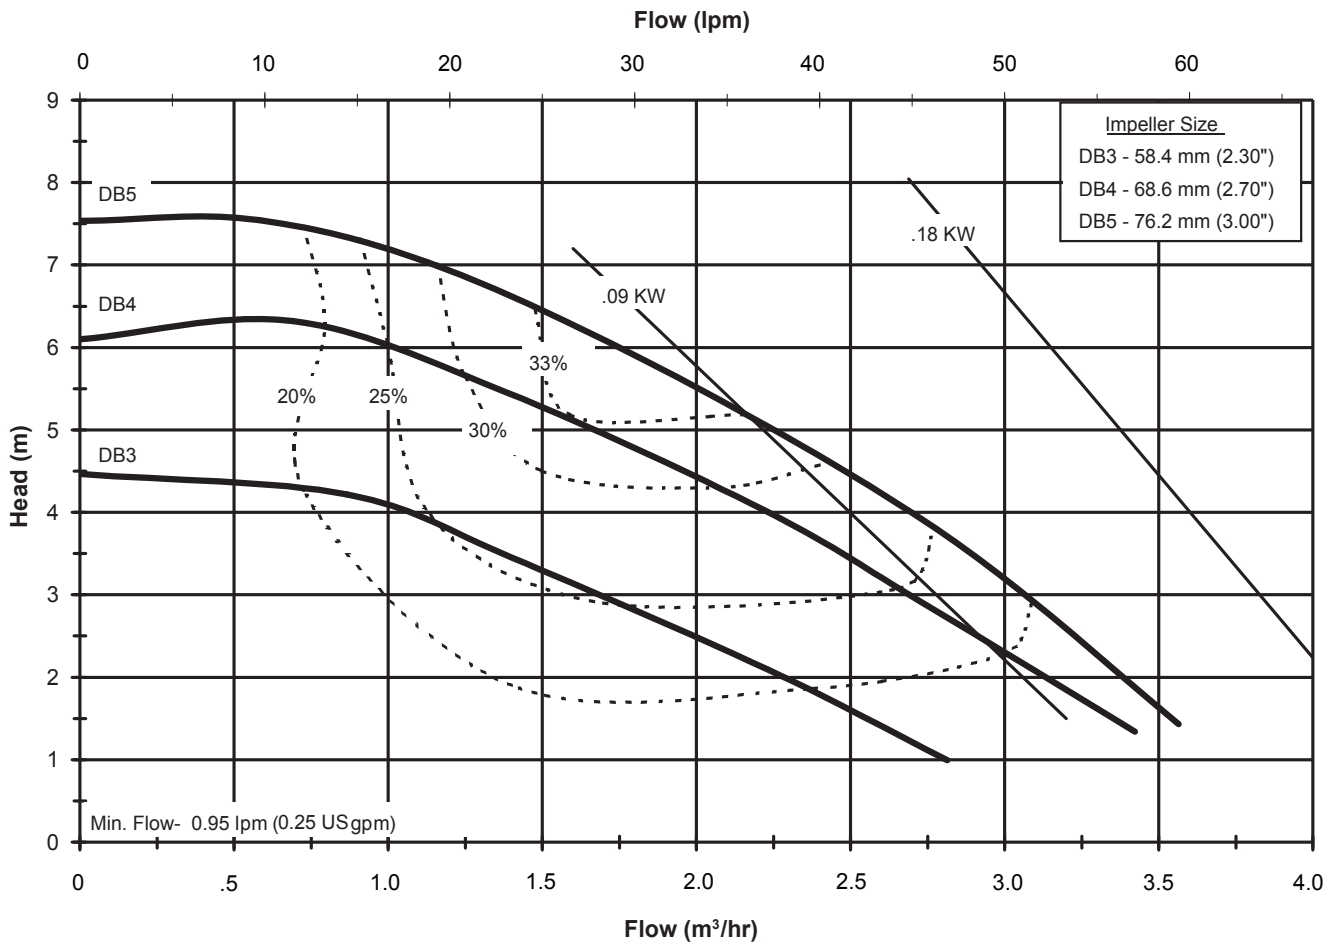

Model DB3, 4, 5
 3450 rpm, 60 Hz
 Suction: 1" FNPT
 Discharge: 1/2" MNPT

DB345-5060
 6061 REV 0

Model DB3, 4, 5
 2900 rpm, 50 Hz
 Suction: 1" FNPT
 Discharge: 1/2" MNPT

DB345-5060
 6061 REV 0