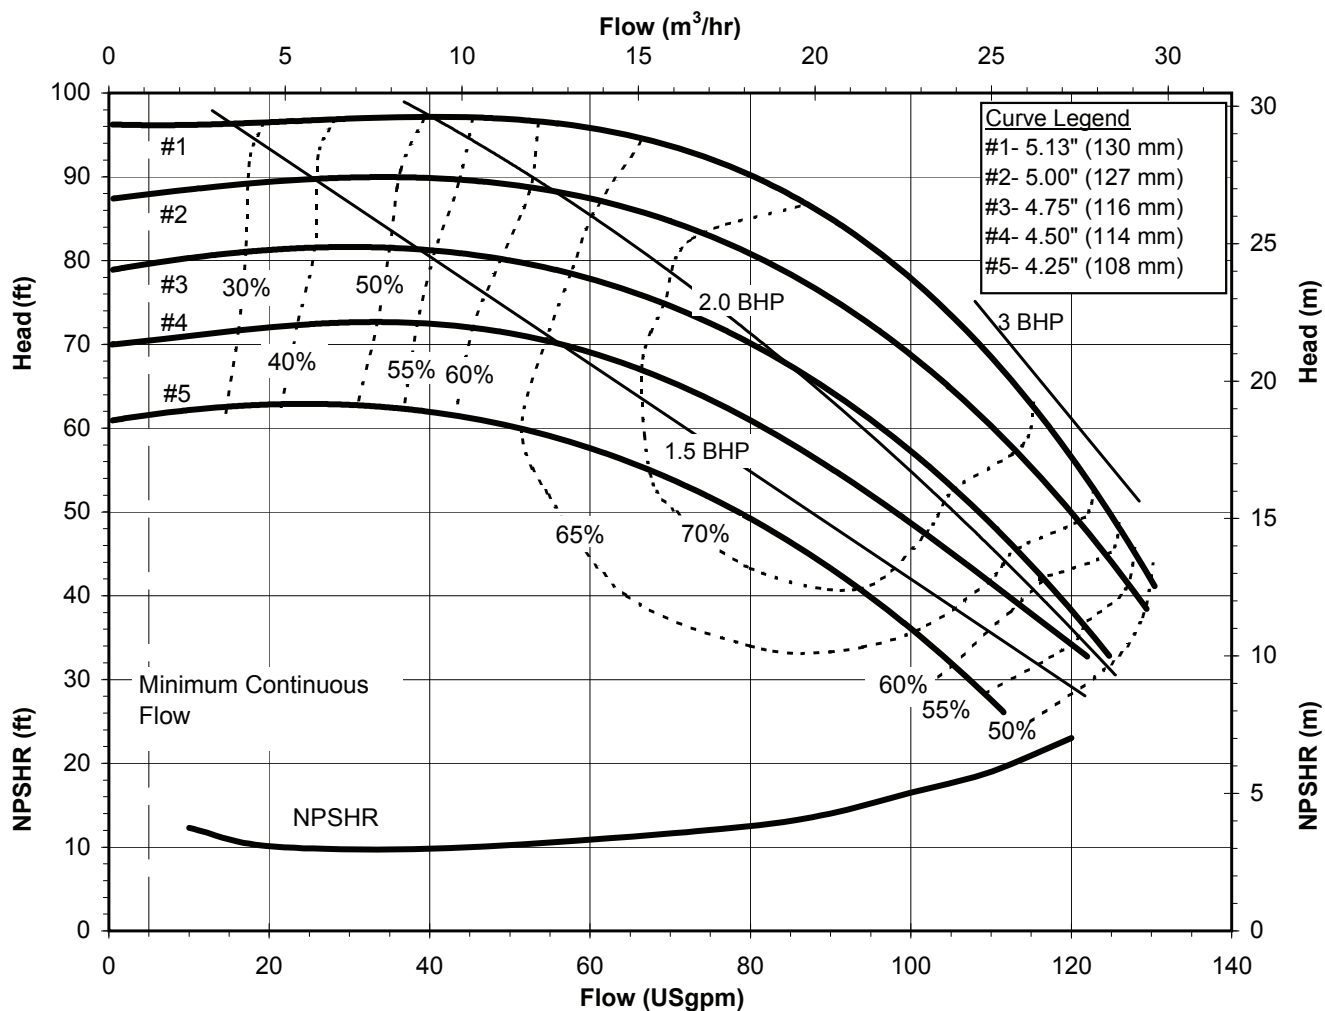

# PUMP SUPPLY INCORPORATED

Model DB15  
 3450 rpm, 60 Hz  
 Suction: 2" FNPT  
 Discharge: 1 1/2" MNPT

**Illinois Location:**  
 (847) 841-7867  
 860 Church Rd Elgin, IL 60120

**Minnesota Location:**  
 (651) 758-7867  
 330 Mill Bay South Suite  
 Afton, MN 55001