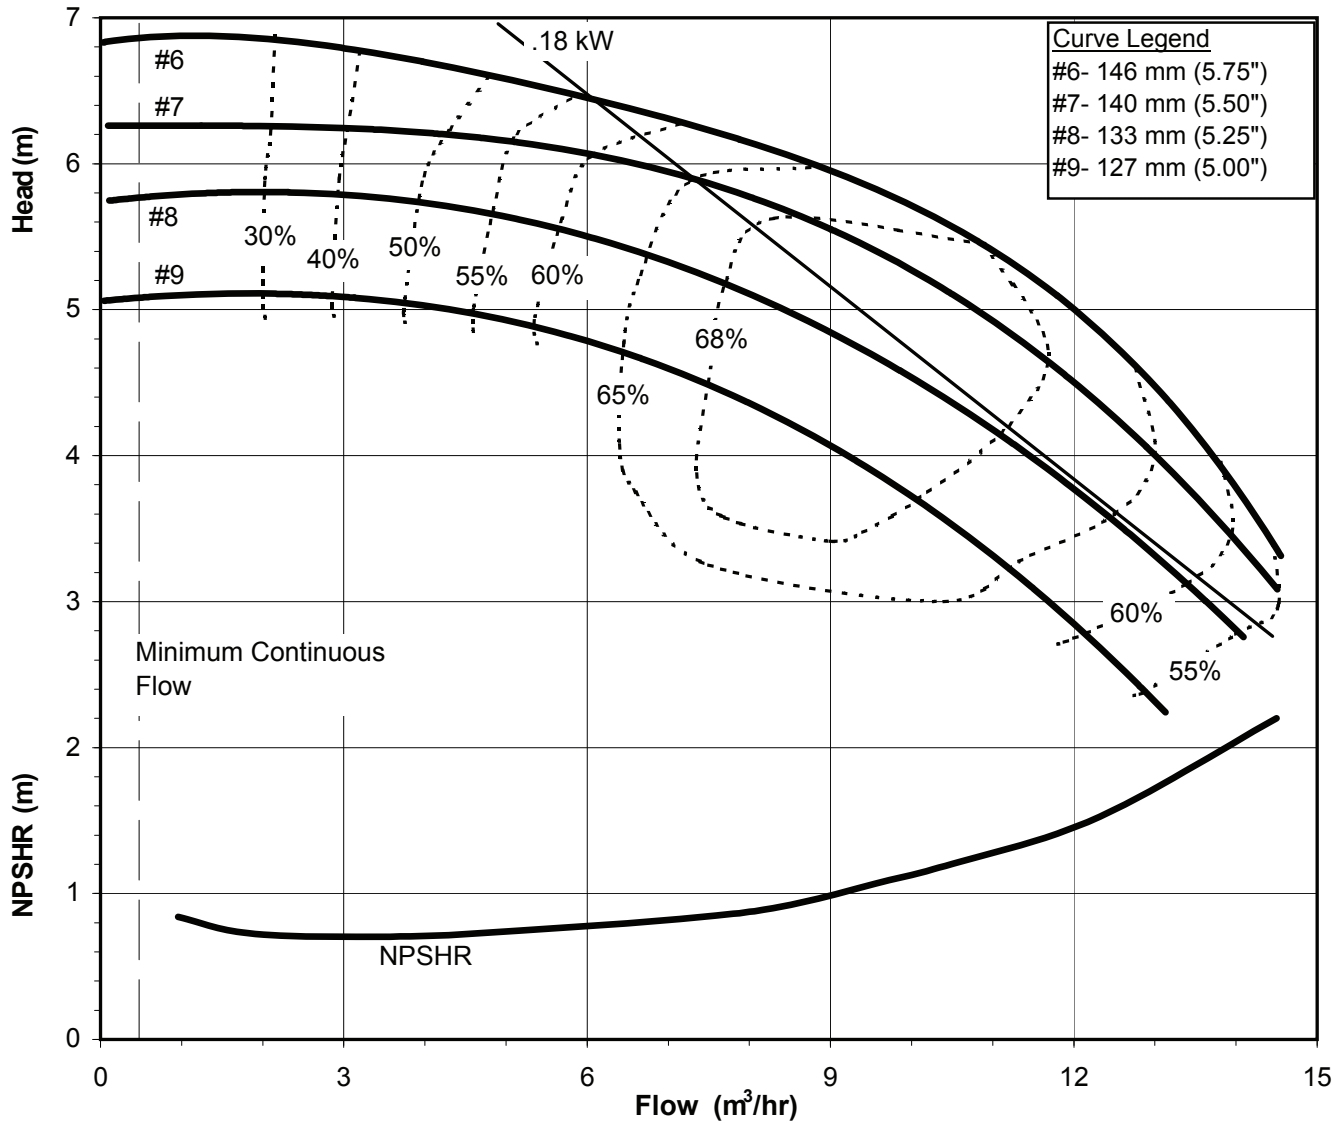

# PUMP SUPPLY INCORPORATED

Model DB15  
1450 rpm, 50 Hz  
Suction: 2" FNPT  
Discharge: 1 1/2" MNPT

**Illinois Location:**  
(847) 841-7867  
860 Church Rd Elgin, IL 60120

**Minnesota Location:**  
(651) 758-7867  
330 Mill Bay South Suite  
Afton, MN 55001