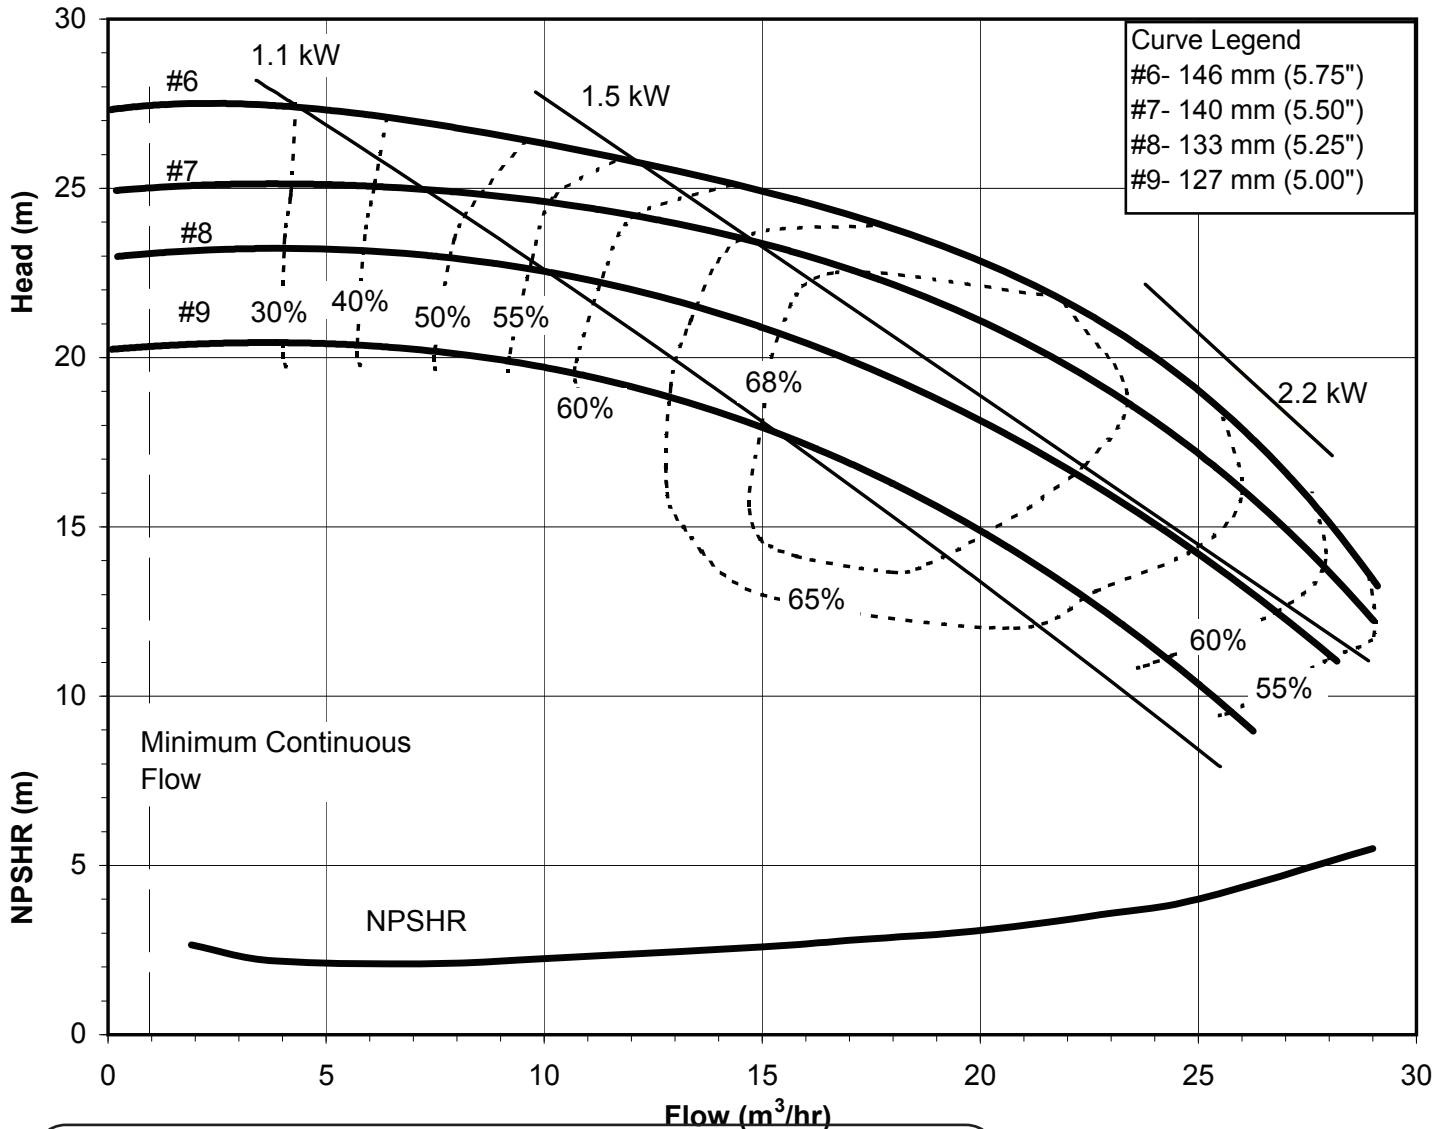

# PUMP SUPPLY INCORPORATED

Model DB15  
2900 rpm, 50 Hz  
Suction: 2" FNPT  
Discharge: 1 1/2" MNPT

**Illinois Location:**  
(847) 841-7867  
860 Church Rd Elgin, IL 61

**Minnesota Location:**  
(651) 758-7867  
330 Mill Bay South Suite  
Afton, MN 55001