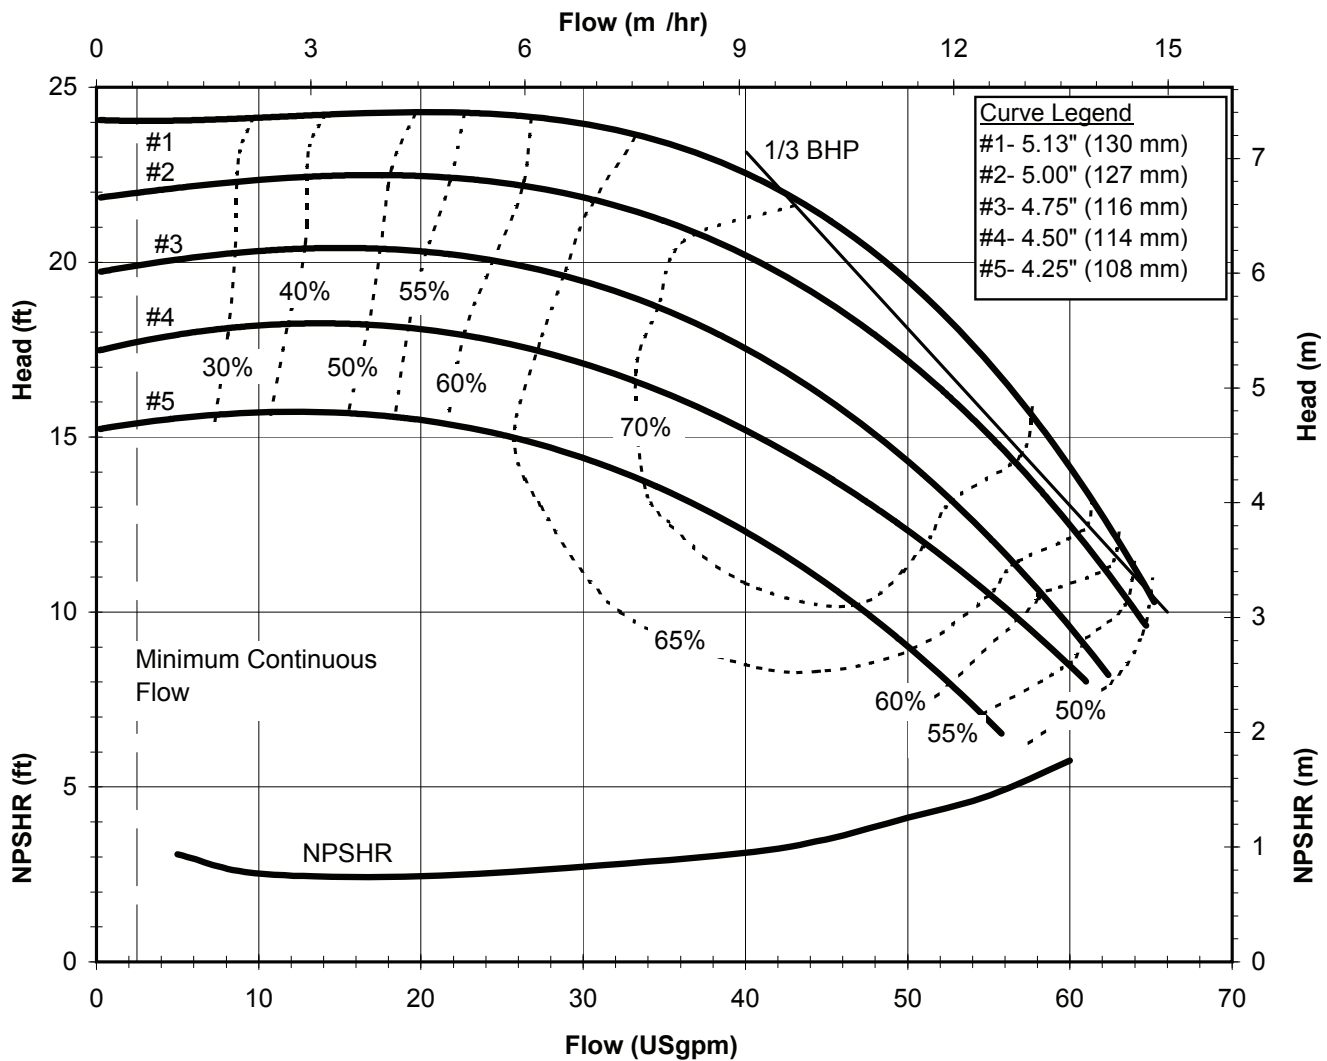

# PUMP SUPPLY INCORPORATED

Model DB15  
 1725 rpm, 60 Hz  
 Suction: 2" FNPT  
 Discharge: 1 1/2" MNPT

**Illinois Location:**  
 (847) 841-7867  
 860 Church Rd Elgin, IL 61

**Minnesota Location:**  
 (651) 758-7867  
 330 Mill Bay South Suite  
 Afton, MN 55001