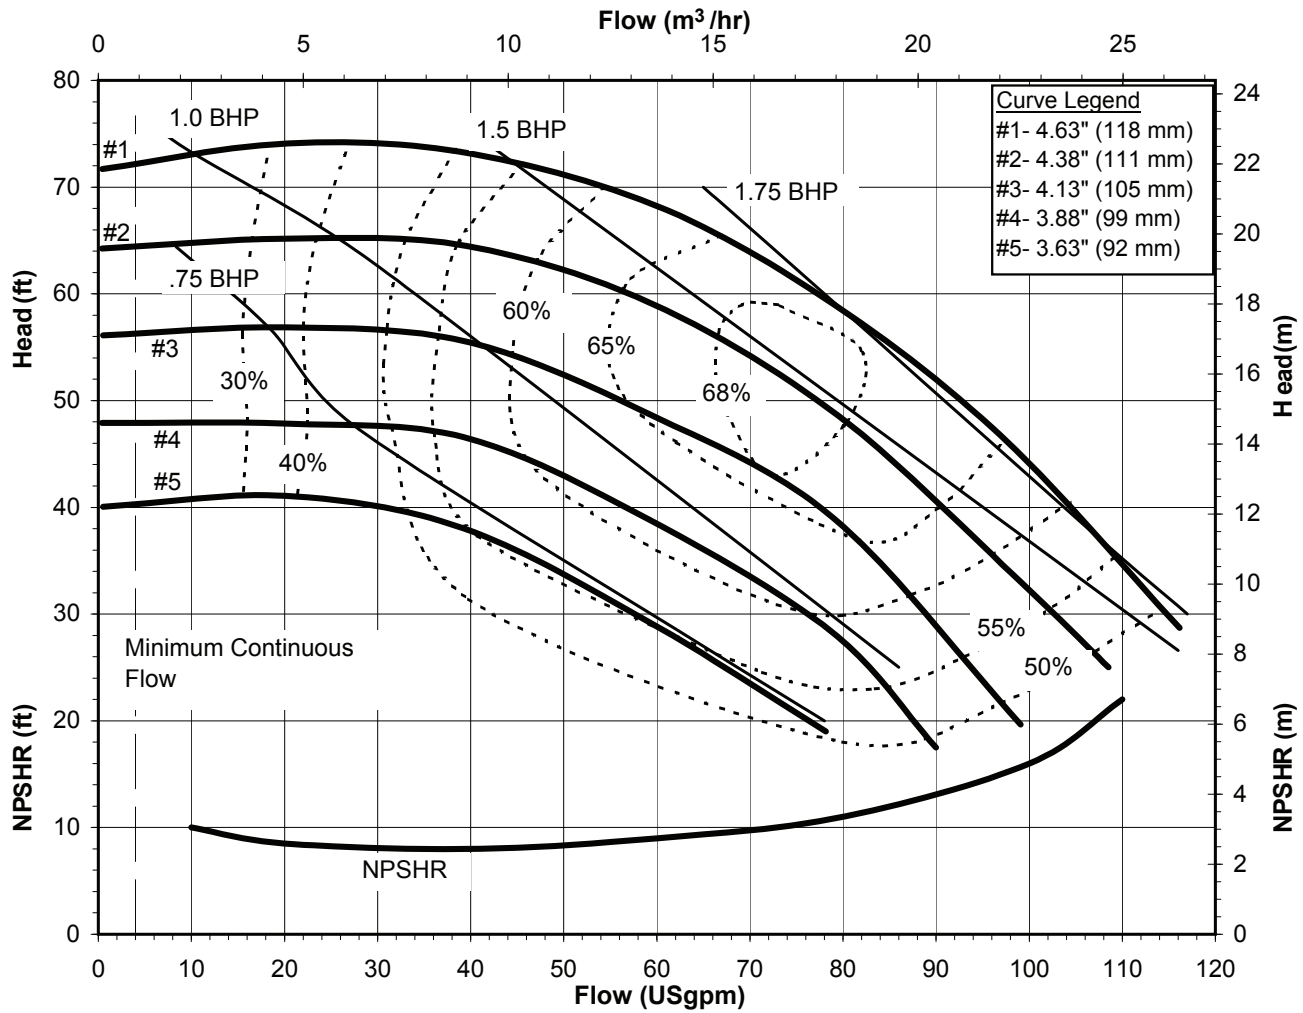

**PUMP SUPPLY**  
INCORPORATED

Model DB11  
3450 rpm, 60 Hz  
Suction: 2" FNPT  
Discharge: 1 1/2" MNPT

**Illinois Location:**  
(847) 841-7867  
860 Church Rd Elgin, IL 61

**Minnesota Location:**  
(651) 758-7867  
330 Mill Bay South Suite :  
Afton, MN 55001