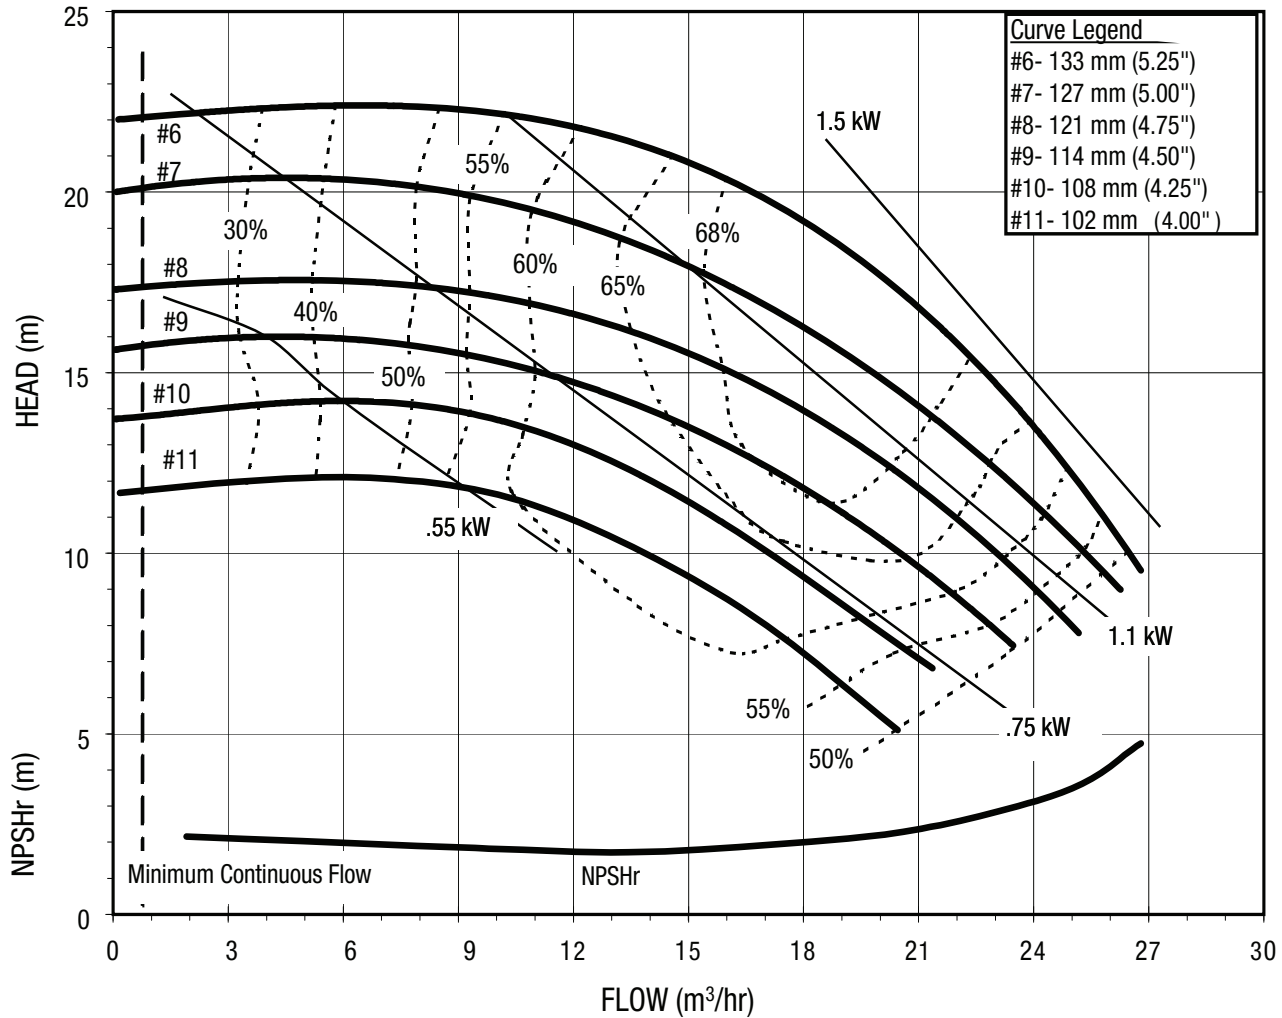

**Minnesota Location:**  
(651) 758-7867  
330 Mill Bay South Suite  
Afton, MN 55001

PumpSupplyInc.com

**PUMP SUPPLY**  
INCORPORATED

DB1160  
6001 Rev 0

**PUMP SUPPLY**  
INCORPORATED

Model DB11  
2900 rpm, 50 Hz  
Suction: 2" FNPT  
Discharge: 1 1/2" MNPT