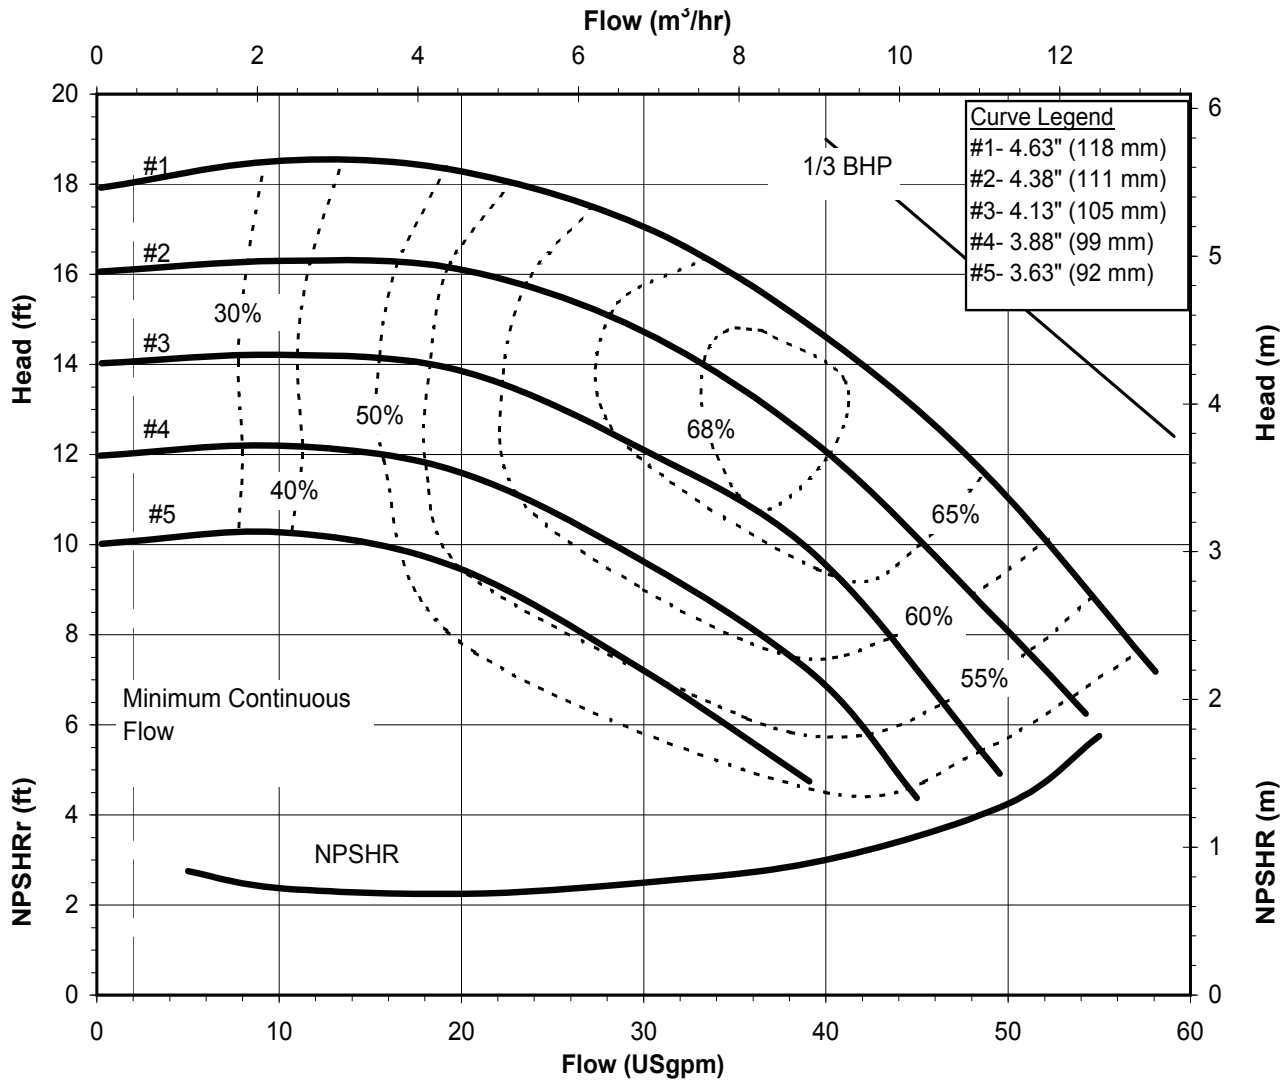

PumpSupplyInc.com

**PUMP SUPPLY**  
INCORPORATED

DB1160  
6001 Rev 0

**PUMP SUPPLY**  
INCORPORATED

Model DB11  
1725 rpm, 60 Hz  
Suction: 2" FNPT  
Discharge: 1 1/2" MNPT

**Illinois Location:**  
(847) 841-7867  
860 Church Rd Elgin, IL 60120