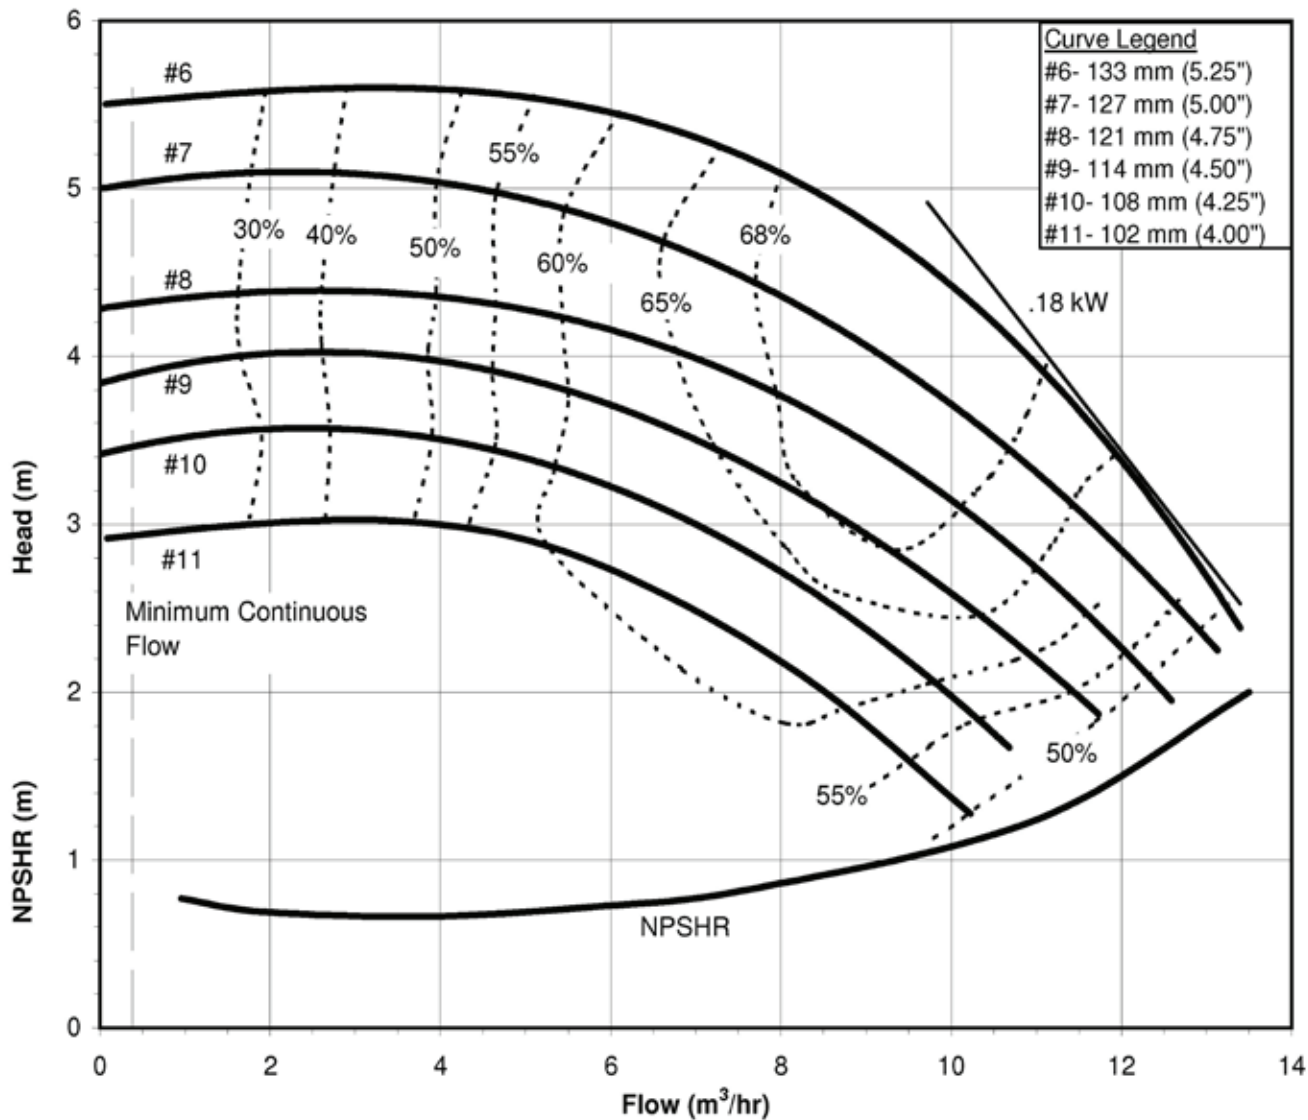

# PUMP SUPPLY INCORPORATED

Model DB11

1450 rpm, 50 Hz

Suction: 2" FNPT

Discharge: 1 1/2" MNPT

**Illinois Location:**

(847) 841-7867

860 Church Rd Elgin, IL 61