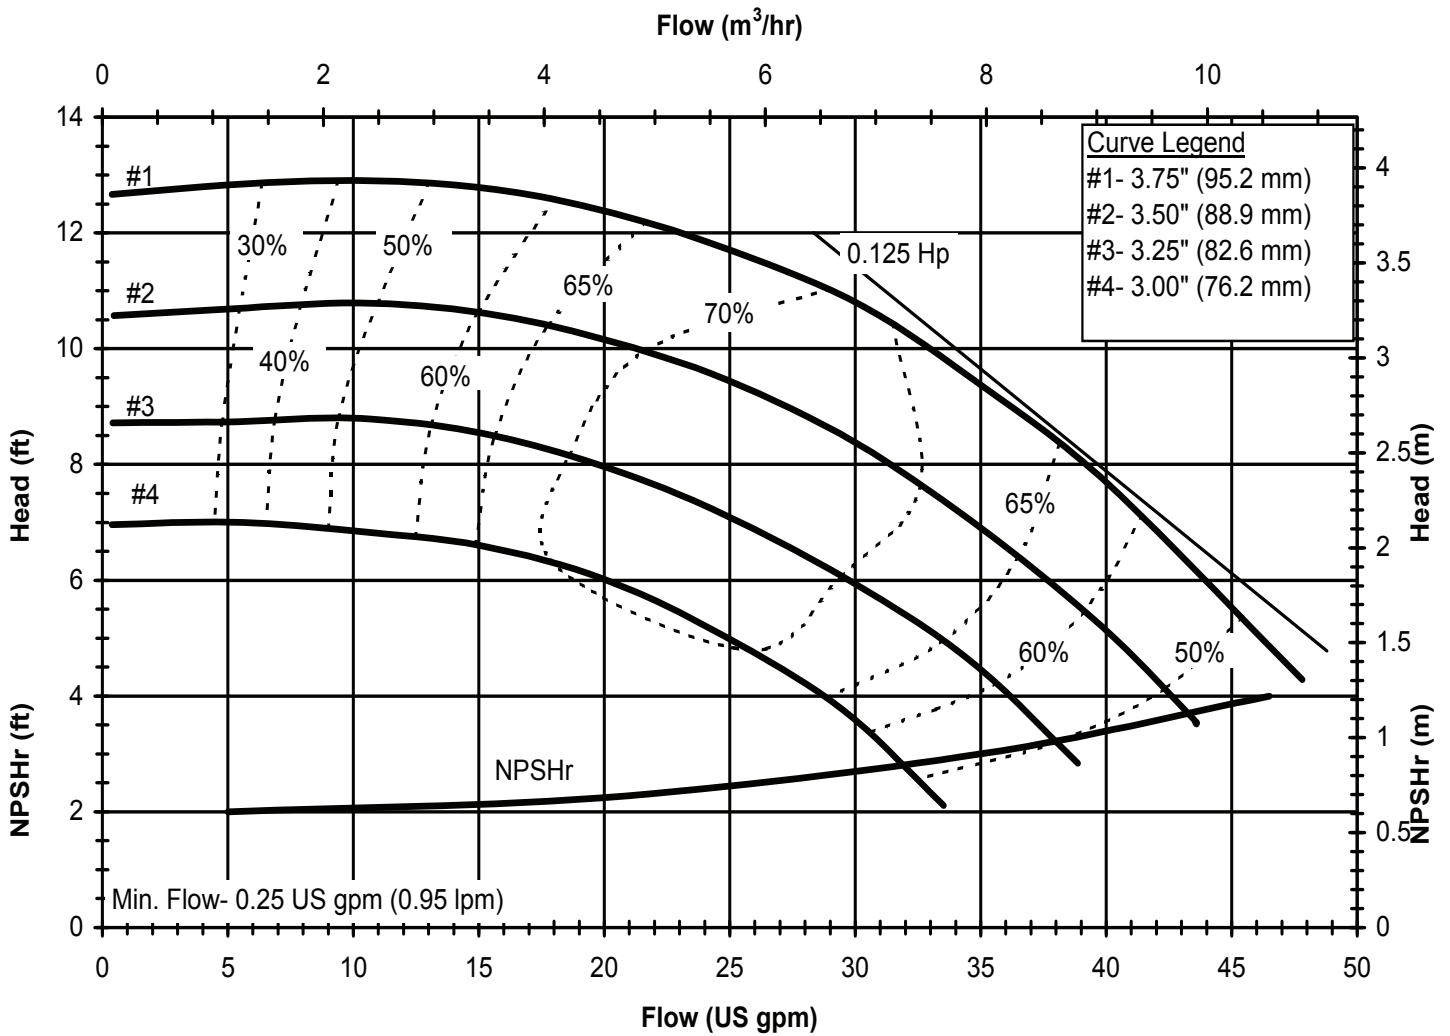

PUMP SUPPLY INCORPORATED

Model DB10
 3450 rpm, 60 Hz
 Suction: 1 1/2" FNPT
 Discharge: 1 1/2" MNPT

Illinois Location:
 (847) 841-7867
 860 Church Rd Elgin, IL 61

Minnesota Location:
 (651) 758-7867
 330 Mill Bay South Suite
 Afton, MN 55001

PumpSupplyInc.com

DB1060
6017 REV0

PUMP SUPPLY INCORPORATED

Model DB10
 1725 rpm, 60 Hz
 Suction: 1 1/2" FNPT
 Discharge: 1 1/2" MNPT

Illinois Location:
 (847) 841-7867
 860 Church Rd Elgin, IL 60120

Minnesota Location:
 (651) 758-7867
 330 Mill Bay South Suite :
 Afton, MN 55001

PumpSupplyInc.com

**PUMP SUPPLY
INCORPORATED**

DB1060
6017 REV0

PUMP SUPPLY INCORPORATED

Model DB10
2900 rpm, 50 Hz
Suction: 1 1/2" FNPT
Discharge: 1 1/2" MNPT

Illinois Location:
(847) 841-7867
860 Church Rd Elgin, IL 61