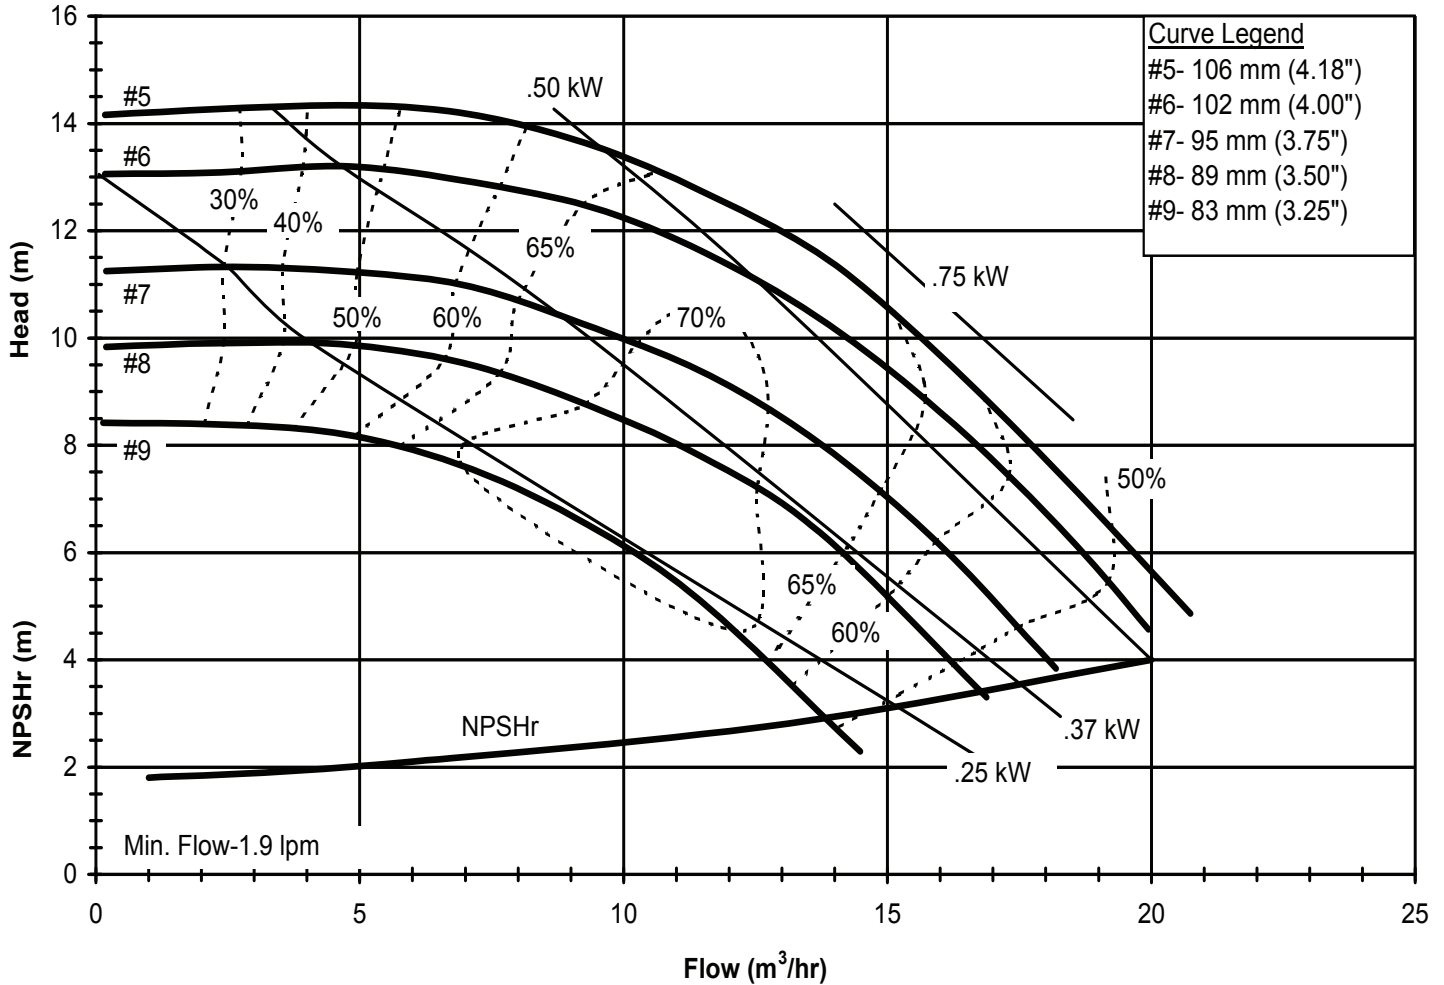

PumpSupplyInc.com

**PUMP SUPPLY
INCORPORATED**

DB1060
6017 REV0

PUMP SUPPLY INCORPORATED

Model DB10
2900 rpm, 50 Hz
Suction: 1 1/2" FNPT
Discharge: 1 1/2" MNPT

Illinois Location:
(847) 841-7867
860 Church Rd Elgin, IL 61