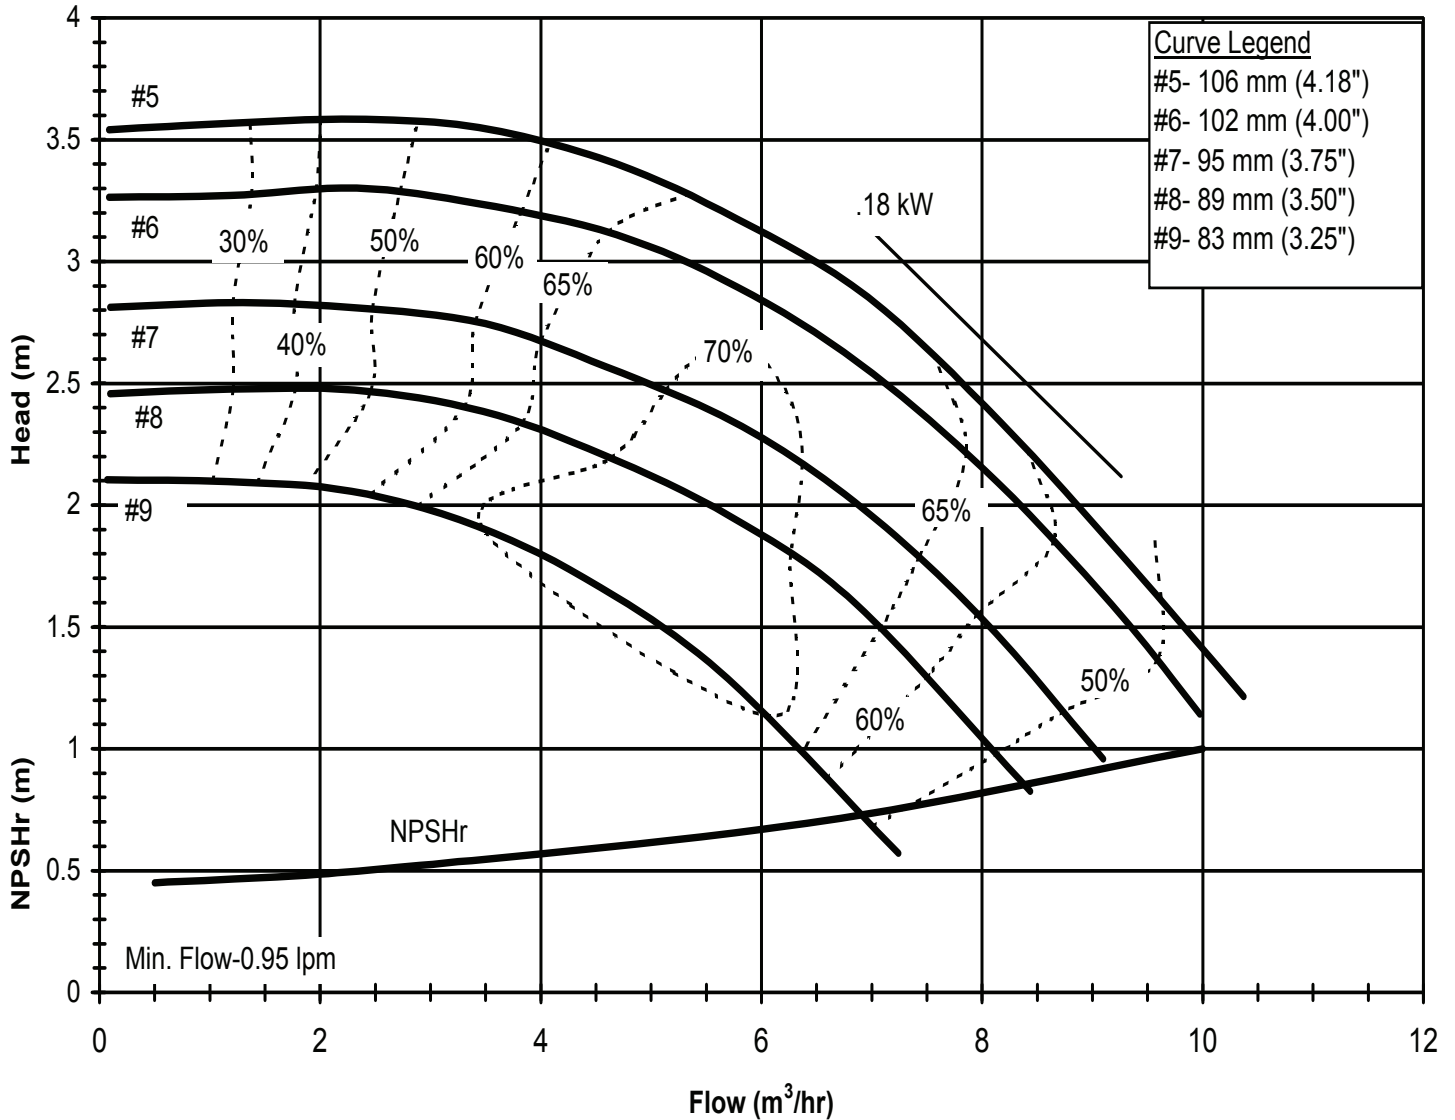

Minnesota Location:
(651) 758-7867
330 Mill Bay South Suite
Afton, MN 55001

PumpSupplyInc.com

DB1050
6018 REV 0

PUMP SUPPLY INCORPORATED

Model DB10
 1450 rpm, 50 Hz
 Suction: 1 1/2" FNPT
 Discharge: 1 1/2" MNPT