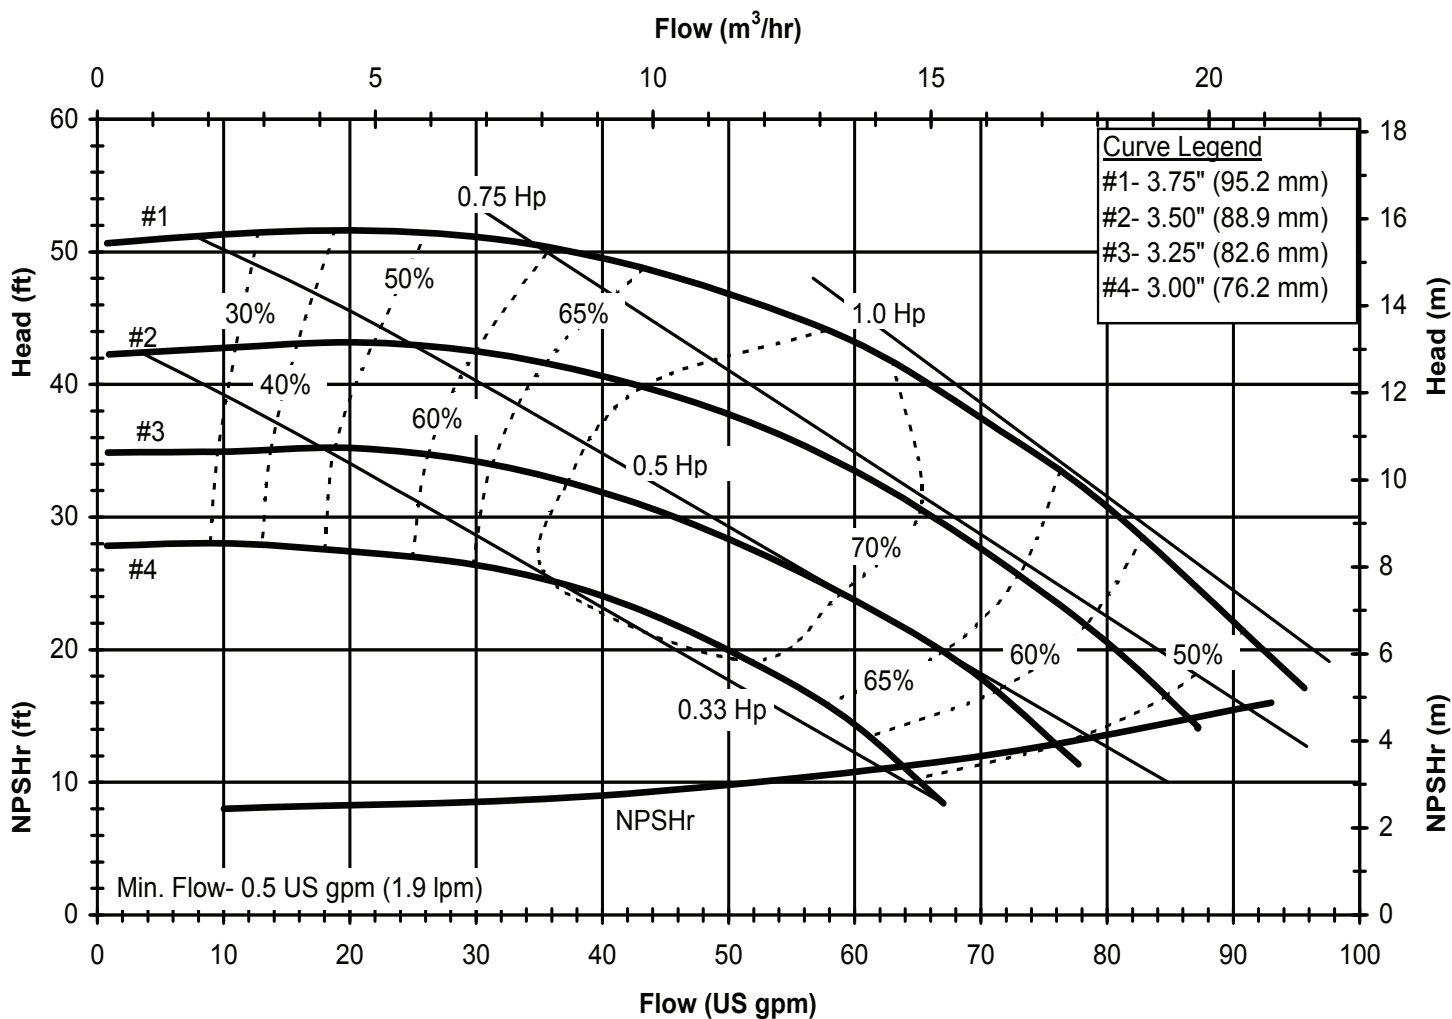

PUMP SUPPLY INCORPORATED

Model DB10
 3450 rpm, 60 Hz
 Suction: 1 1/2" FNPT
 Discharge: 1 1/2" MNPT

Illinois Location:
 (847) 841-7867
 860 Church Rd Elgin, IL 61

Minnesota Location:
 (651) 758-7867
 330 Mill Bay South Suite
 Afton, MN 55001

PumpSupplyInc.com

DB1060
6017 REV0

PUMP SUPPLY INCORPORATED

Model DB10
 1725 rpm, 60 Hz
 Suction: 1 1/2" FNPT
 Discharge: 1 1/2" MNPT

Illinois Location:
 (847) 841-7867
 860 Church Rd Elgin, IL 60120

Minnesota Location:
 (651) 758-7867
 330 Mill Bay South Suite :
 Afton, MN 55001

PumpSupplyInc.com

**PUMP SUPPLY
INCORPORATED**

DB1060
6017 REV0

PUMP SUPPLY INCORPORATED

Model DB10
2900 rpm, 50 Hz
Suction: 1 1/2" FNPT
Discharge: 1 1/2" MNPT

Illinois Location:
(847) 841-7867
860 Church Rd Elgin, IL 61