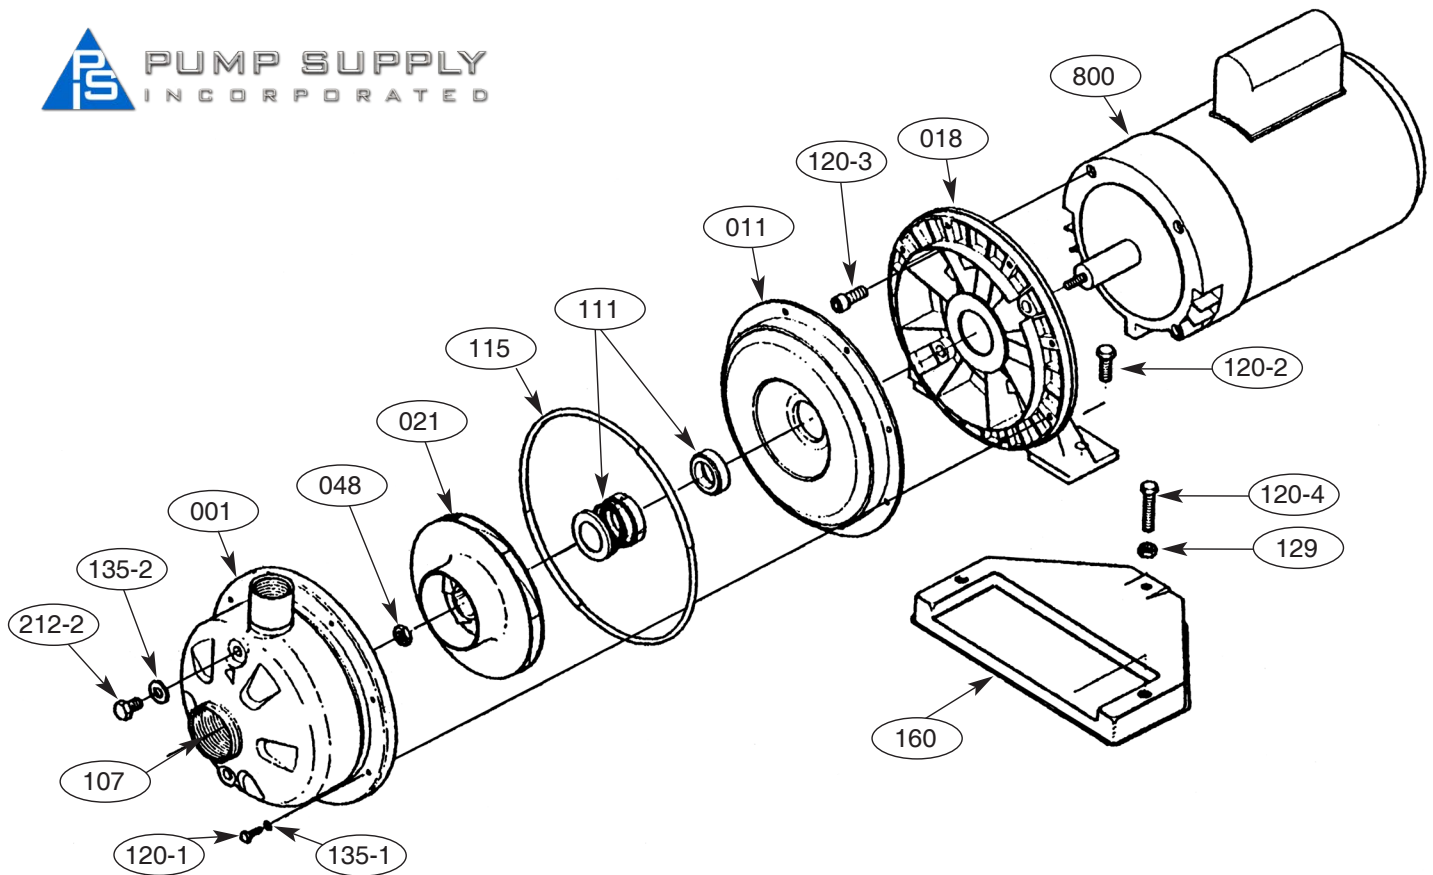

EBARA

EBARA Pumps Americas Corporation

EBARA Stainless Steel Centrifugal Pumps**Model CDU****Exploded View**

| Part No. | Part Name | Material | No. for 1 Unit |
|----------|-----------------|----------------|----------------|
| 001 | Casing | 304L Stainless | 1 |
| 011 | Casing cover | 304L Stainless | 1 |
| 018 | Bracket | Aluminum | 1 |
| 021 | Impeller | 304L Stainless | 1 |
| 048 | Impeller nut | 304L Stainless | 1 |
| 107 | Casing ring | Viton | 1 |
| 111 | Mechanical Seal | - | 1 |
| 115 | O-Ring | 304L Stainless | 1 |
| 120-1 | Bolt | 304L Stainless | 8 |
| 120-2 | Bolt | 304L Stainless | 2 |
| 120-3 | Bolt | 304L Stainless | 4 |
| 120-4 | Bolt | 304L Stainless | 1 |
| 129 | Nut | 304L Stainless | 1 |
| 135-1 | Washer | 304L Stainless | 8 |
| 135-2 | Washer | 304L Stainless | 2 |
| 160 | Base | Steel | 1 |
| 212-2 | Plug | 304L Stainless | 2 |
| 800 | Motor | - | 1 |

EBARA Stainless Steel Two-Stage Centrifugal Pumps**Model 2CDU****Exploded View**

| Location No. | Part Name | Material | No. for 1 Unit |
|--------------|-------------------------|---------------------|----------------|
| 001 | Casing | 304 Stainless | 1 |
| 003 | Motor bracket | Cast Aluminum | 1 |
| 004 | Casing cover | 304 Stainless | 1 |
| 006 | Shaft Extension | 304 Stainless | 1 |
| 007 | Impeller | 304 Stainless | 1 |
| 008 | Impeller | 304 Stainless | 1 |
| 009 | Diffuser | 304 Stainless | 1 |
| 011 | Mechanical Seal Type 21 | Carbon/Ceramic | 1 |
| 024 | Priming plug/Drain plug | 304 Stainless | 2 |
| 026 | O-Ring | Viton | 1 |
| 027 | O-Ring | Viton | 1 |
| 032 | Key | Stainless | 2 |
| 034 | Impeller nut | 304 Stainless/Nylon | 1 |
| 072 | Casing ring | Viton | 1 |
| 073 | Casing ring | Viton | 1 |
| 075 | Washer | 304 Stainless | 2 |
| 077 | O-Ring | Viton | 2 |
| 079 | Spacer diffuser | 304 Stainless | 1 |
| 102 | Suction cover | 304 Stainless | 1 |
| 103 | Conveyor cover | 304 Stainless | 1 |
| 105 | Sleeve | 304 Stainless | 1 |
| 142 | Base | Steel | 1 |