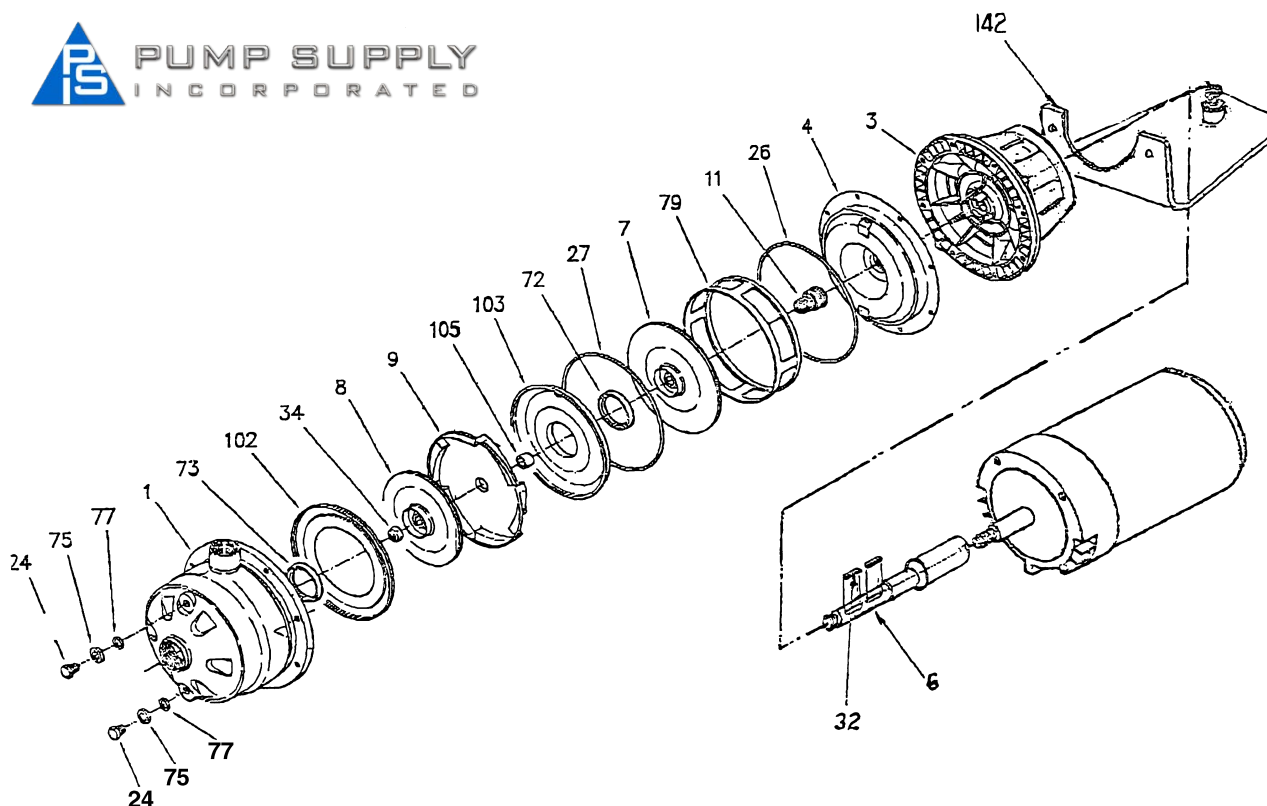

EBARA

EBARA Pumps Americas Corporation

EBARA Stainless Steel Centrifugal Pumps**Model CDU****Exploded View**

| Part No. | Part Name | Material | No. for 1 Unit |
|----------|-----------------|----------------|----------------|
| 001 | Casing | 304L Stainless | 1 |
| 011 | Casing cover | 304L Stainless | 1 |
| 018 | Bracket | Aluminum | 1 |
| 021 | Impeller | 304L Stainless | 1 |
| 048 | Impeller nut | 304L Stainless | 1 |
| 107 | Casing ring | Viton | 1 |
| 111 | Mechanical Seal | - | 1 |
| 115 | O-Ring | 304L Stainless | 1 |
| 120-1 | Bolt | 304L Stainless | 8 |
| 120-2 | Bolt | 304L Stainless | 2 |
| 120-3 | Bolt | 304L Stainless | 4 |
| 120-4 | Bolt | 304L Stainless | 1 |
| 129 | Nut | 304L Stainless | 1 |
| 135-1 | Washer | 304L Stainless | 8 |
| 135-2 | Washer | 304L Stainless | 2 |
| 160 | Base | Steel | 1 |
| 212-2 | Plug | 304L Stainless | 2 |
| 800 | Motor | - | 1 |

EBARA Stainless Steel Two-Stage Centrifugal Pumps**Model 2CDU****Exploded View**

| Location No. | Part Name | Material | No. for 1 Unit |
|--------------|-------------------------|---------------------|----------------|
| 001 | Casing | 304 Stainless | 1 |
| 003 | Motor bracket | Cast Aluminum | 1 |
| 004 | Casing cover | 304 Stainless | 1 |
| 006 | Shaft Extension | 304 Stainless | 1 |
| 007 | Impeller | 304 Stainless | 1 |
| 008 | Impeller | 304 Stainless | 1 |
| 009 | Diffuser | 304 Stainless | 1 |
| 011 | Mechanical Seal Type 21 | Carbon/Ceramic | 1 |
| 024 | Priming plug/Drain plug | 304 Stainless | 2 |
| 026 | O-Ring | Viton | 1 |
| 027 | O-Ring | Viton | 1 |
| 032 | Key | Stainless | 2 |
| 034 | Impeller nut | 304 Stainless/Nylon | 1 |
| 072 | Casing ring | Viton | 1 |
| 073 | Casing ring | Viton | 1 |
| 075 | Washer | 304 Stainless | 2 |
| 077 | O-Ring | Viton | 2 |
| 079 | Spacer diffuser | 304 Stainless | 1 |
| 102 | Suction cover | 304 Stainless | 1 |
| 103 | Conveyor cover | 304 Stainless | 1 |
| 105 | Sleeve | 304 Stainless | 1 |
| 142 | Base | Steel | 1 |