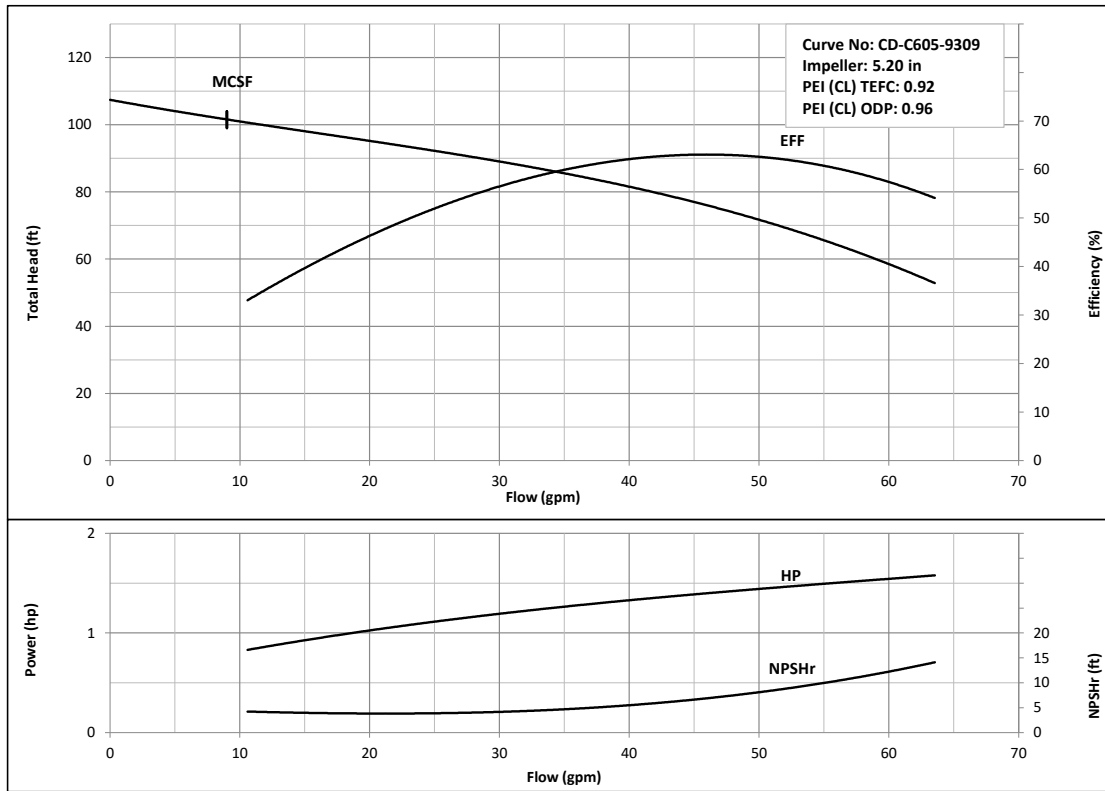

Size: 1 x 1 1/4 x 5 3/16

CDU 70/5A-2 HP

Nominal Speed: 3450 RPM

Size: 1 x 1 1/4 x 6

EBARA Stainless Steel Centrifugal Pumps

Model CDU

Performance Curves

CDU 70/5B-2 HP

Nominal Speed: 3450 RPM

Size: 1 x 1 ¼ x 6 ¾

CDU 120/1-1 HP

Nominal Speed: 3450 RPM

Size: 1 x 1 ¼ x 4 ½

EBARA Stainless Steel Centrifugal Pumps

Model CDU

Performance Curves

CDU 120/3-1 1/2 HP

Nominal Speed: 3450 RPM

Size: 1 x 1 1/4 x 5 3/16

CDU 120/5-3 HP

Nominal Speed: 3450 RPM

Size: 1 x 1 1/4 x 6 3/16

EBARA Stainless Steel Centrifugal Pumps

Model CDU

Performance Curves

CDU 200/1-1 1/2 HP

Nominal Speed: 3450 RPM

Size: 1 x 1 1/2 x 4 1/2

CDU 200/3-3 HP

Nominal Speed: 3450 RPM

Size: 1 x 1 1/2 x 5 3/16

EBARA Stainless Steel Centrifugal Pumps