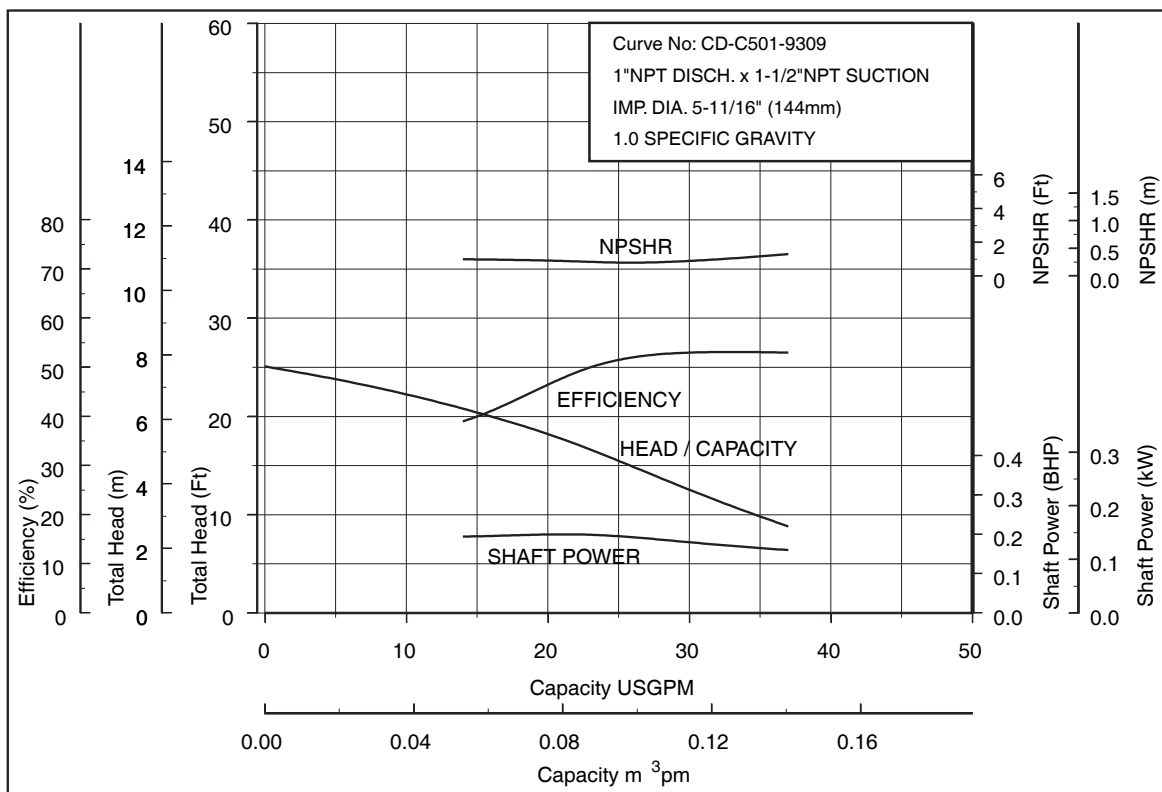

PumpSupplyInc.com

PS **PUMP SUPPLY**
 INCORPORATED

EBARA Stainless Steel Centrifugal Pumps

Model CDU

Selection Chart

Nominal Speed 1725 RPM

Illinois Location:
 (847) 841-7867
 860 Church Rd Elgin, IL 60120

Minnesota Location:
 (651) 758-7867
 330 Mill Bay South Suite
 Afton, MN 55001

PumpSupplyInc.com

PUMP SUPPLY
INCORPORATED

EBARA Stainless Steel Centrifugal Pumps

Model CDU

Performance Curves

CDU4 120/5-1/3 HP

Nominal Speed: 1725 RPM

Size: 1 x 1 1/4 x 6 3/16

CDU4 200/5-1/2 HP

Nominal Speed: 1725 RPM

Size: 1 x 1 1/2 x 5 1/16

EBARA Stainless Steel Two-Stage Centrifugal Pumps

Model 2CDU

Selection Chart

60Hz, Synchronous Speed 3600 RPM

Illinois Location:
 (847) 841-7867
 860 Church Rd Elgin, IL 60120