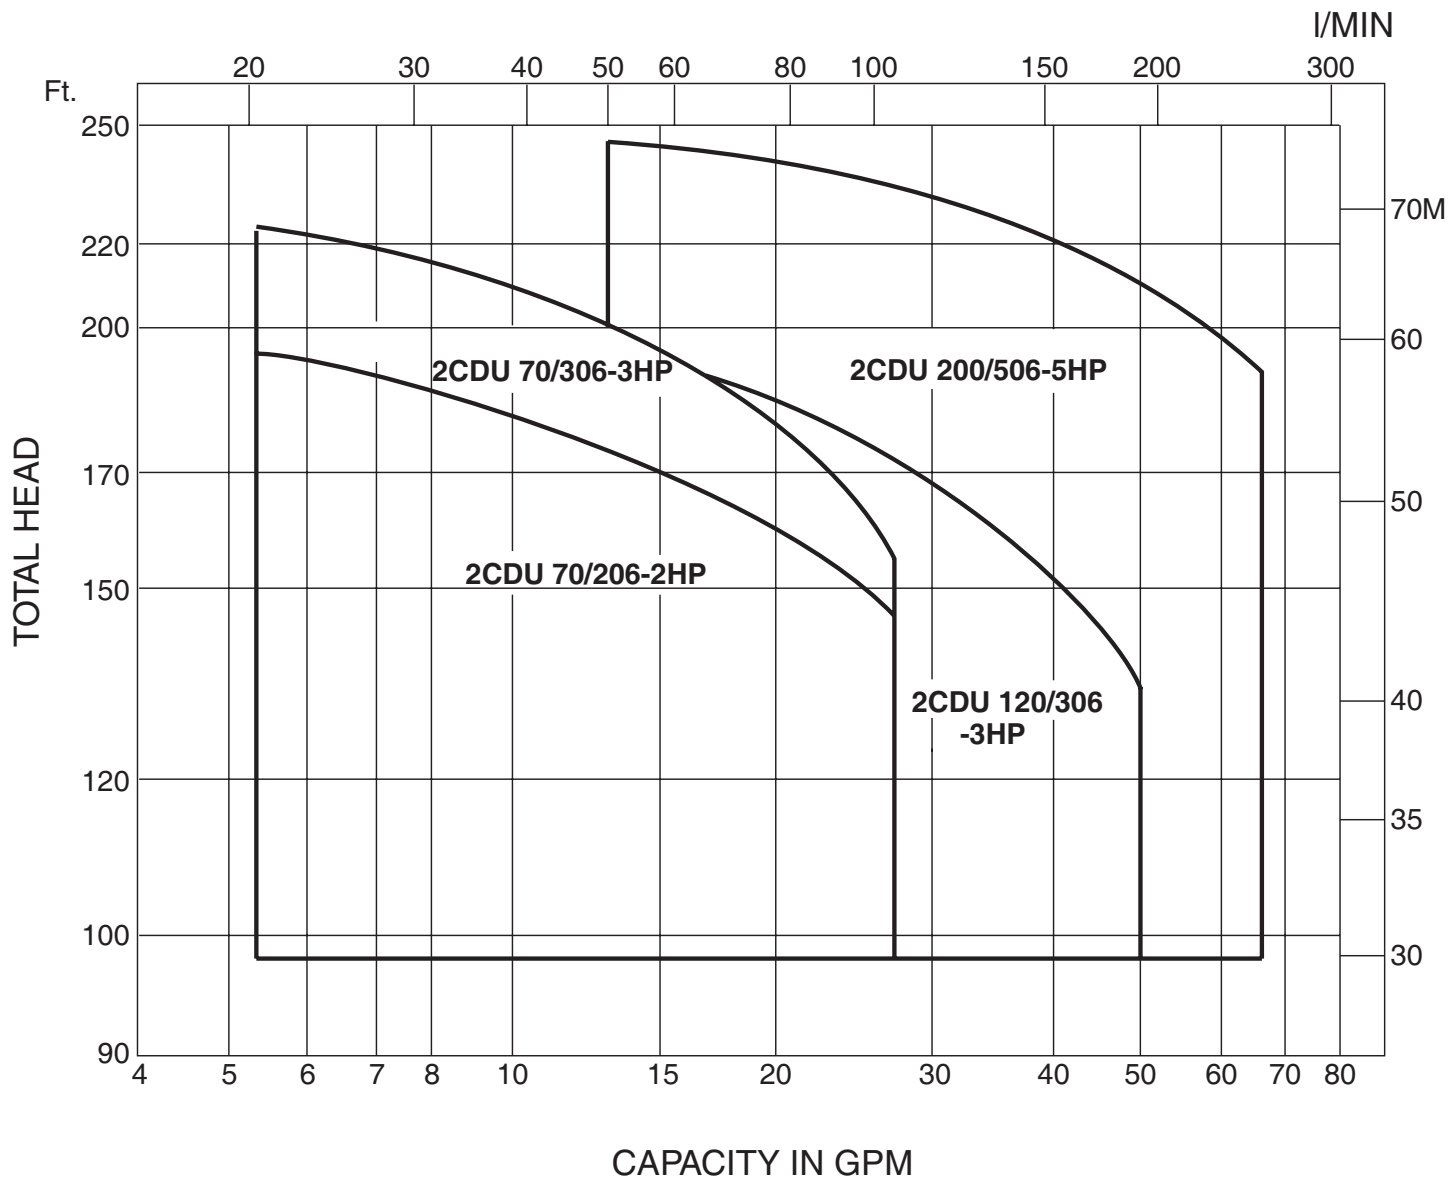

PumpSupplyInc.com

PUMP SUPPLY
INCORPORATED

EBARA Stainless Steel Centrifugal Pumps

Model CDU

Performance Curves

CDU4 120/5-1/3 HP

Nominal Speed: 1725 RPM

Size: 1 x 1 1/4 x 6 3/16

CDU4 200/5-1/2 HP

Nominal Speed: 1725 RPM

Size: 1 x 1 1/2 x 5 1/16

EBARA Stainless Steel Two-Stage Centrifugal Pumps

Model 2CDU

Selection Chart

60Hz, Synchronous Speed 3600 RPM

Illinois Location:
 (847) 841-7867
 860 Church Rd Elgin, IL 60120

Minnesota Location:
 (651) 758-7867
 330 Mill Bay South Suite
 Afton, MN 55001

PumpSupplyInc.com

EBARA Stainless Steel Two-Stage Centrifugal Pumps

Model 2CDU

Performance Curves

2CDU 70/206-2 HP

Nominal Speed: 3600 RPM

Size: 1 x 1 1/4 x 5 3/16 x 5 3/16

2CDU 70/306-3 HP

Nominal Speed: 3600 RPM

Size: 1 x 1 1/4 x 5 3/16 x 6

EBARA Stainless Steel Two-Stage Centrifugal Pumps
Performance Curves

Model 2CDU

2CDU 120/306-3 HP

Nominal Speed: 3600 RPM