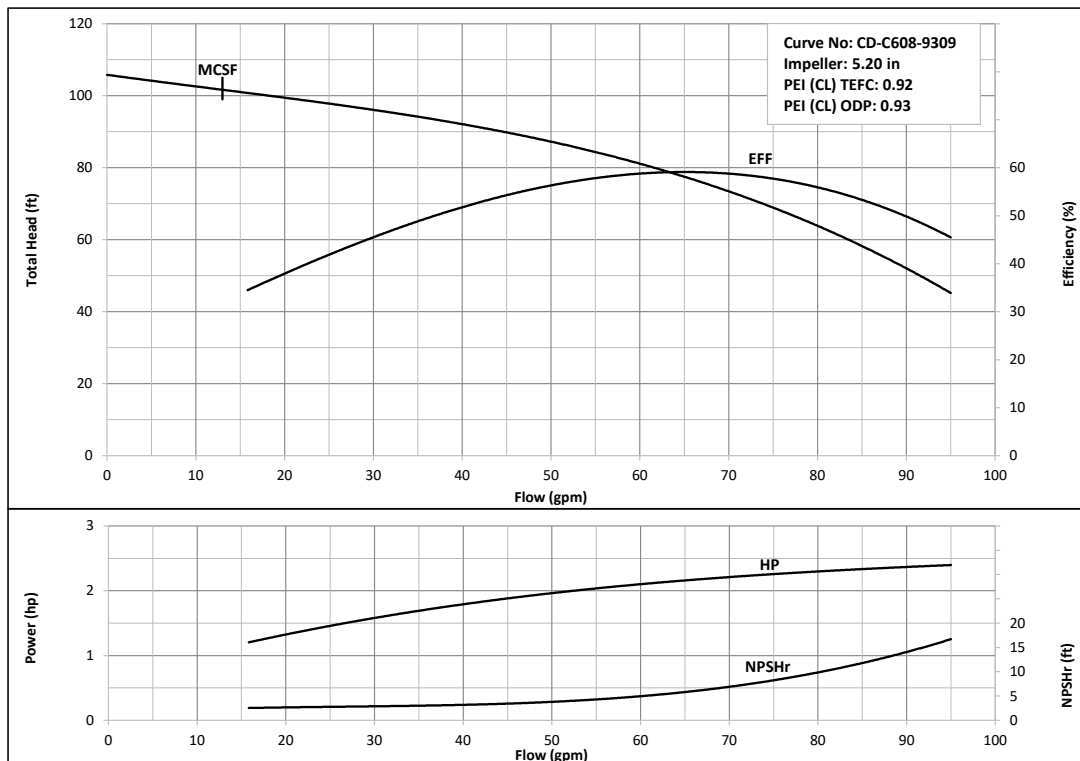

Performance Curves

CDU 200/1-1 1/2 HP

Nominal Speed: 3450 RPM

Size: 1 x 1 1/2 x 4 1/2

CDU 200/3-3 HP

Nominal Speed: 3450 RPM

Size: 1 x 1 1/2 x 5 3/16

EBARA Stainless Steel Centrifugal Pumps