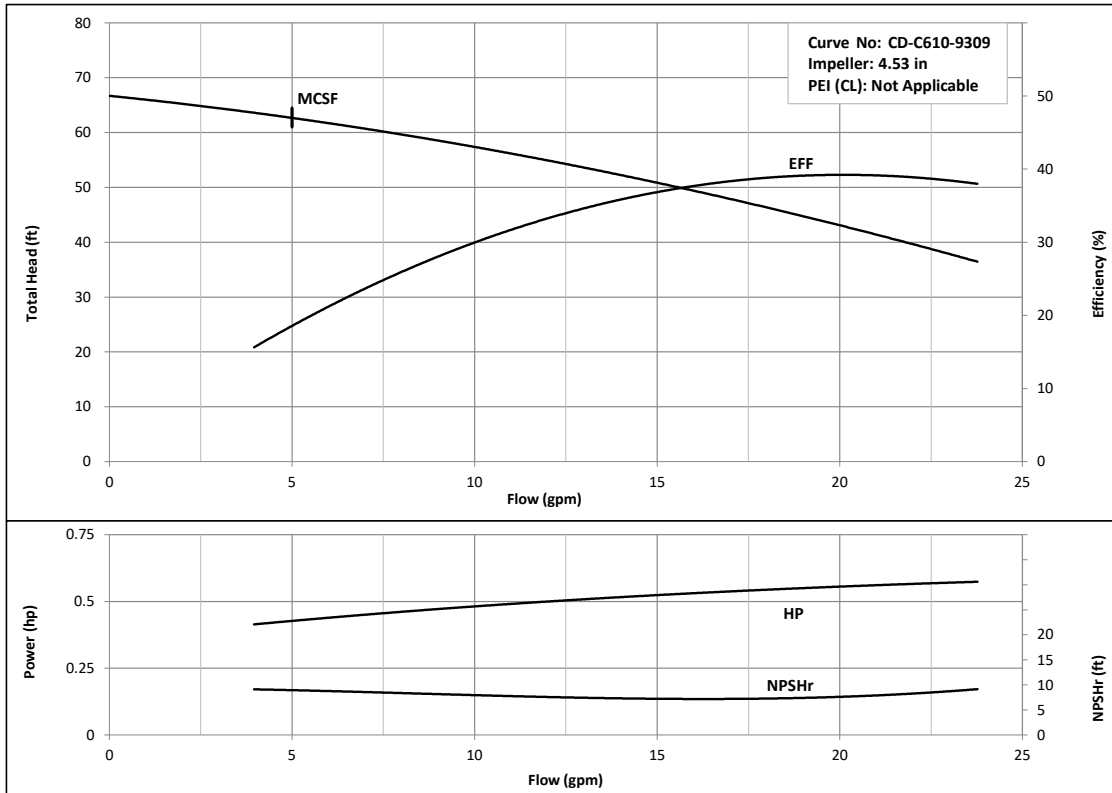

EBARA Pumps Americas Corporation

EBARA Stainless Steel Centrifugal Pumps

Model CDU

Selection Chart

Nominal Speed 3450 RPM

Illinois Location:
 (847) 841-7867
 860 Church Rd Elgin, IL 60120

Minnesota Location:
 (651) 758-7867
 330 Mill Bay South Suite 100
 Afton, MN 55001

PumpSupplyInc.com

PS
PUMP SUPPLY
 INCORPORATED

EBARA Stainless Steel Centrifugal Pumps

Model CDU

Performance Curves

CDU 70/0-1/2 HP

Nominal Speed: 3450 RPM

Size: 1 x 1 1/4 x 4 1/2

CDU 70/1-3/4 HP

Nominal Speed: 3450 RPM

Size: 1 x 1 1/4 x 4 1/2

EBARA Stainless Steel Centrifugal Pumps

Model CDU

Performance Curves

CDU 70/3-1 1/2 HP

Nominal Speed: 3450 RPM

Size: 1 x 1 1/4 x 5 3/16

CDU 70/5A-2 HP

Nominal Speed: 3450 RPM

Size: 1 x 1 1/4 x 6

EBARA Stainless Steel Centrifugal Pumps

Model CDU

Performance Curves

CDU 70/5B-2 HP