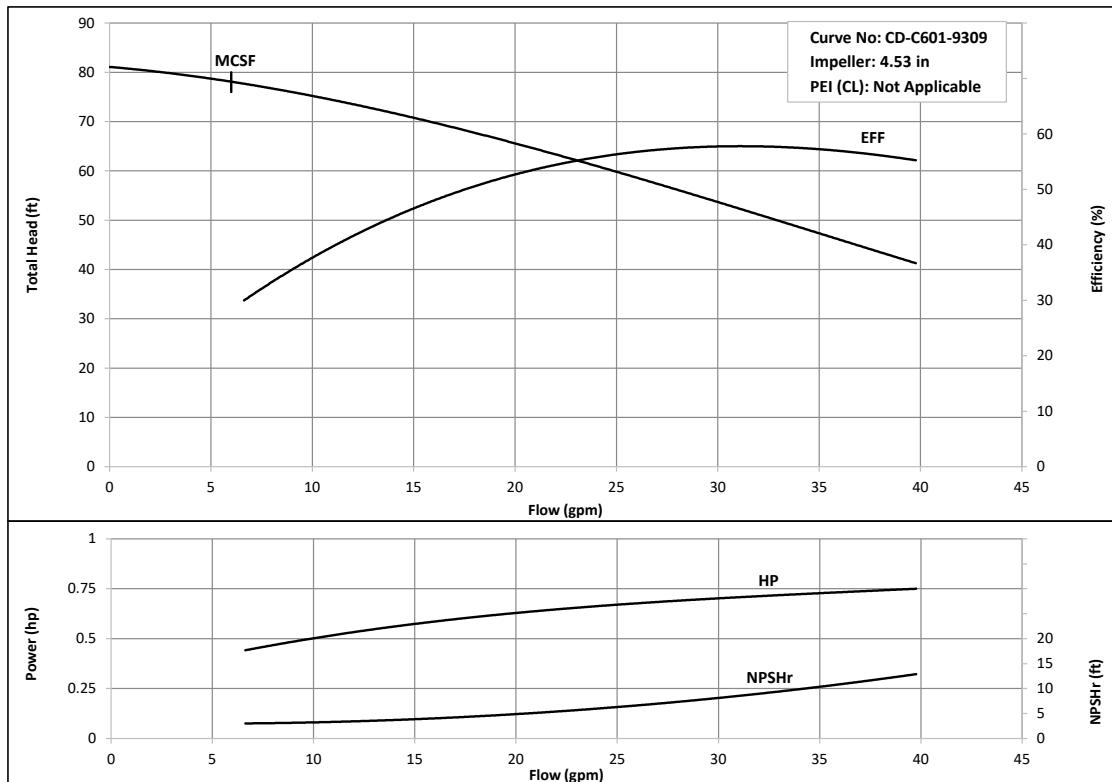

EBARA Pumps Americas Corporation

EBARA Stainless Steel Centrifugal Pumps

Model CDU

Selection Chart

Nominal Speed 3450 RPM

Illinois Location:
 (847) 841-7867
 860 Church Rd Elgin, IL 60120

Minnesota Location:
 (651) 758-7867
 330 Mill Bay South Suite 100
 Afton, MN 55001

PumpSupplyInc.com

PS
PUMP SUPPLY
 INCORPORATED

EBARA Stainless Steel Centrifugal Pumps

Model CDU

Performance Curves

CDU 70/0-1/2 HP

Nominal Speed: 3450 RPM

Size: 1 x 1 1/4 x 4 1/2

CDU 70/1-3/4 HP

Nominal Speed: 3450 RPM

Size: 1 x 1 1/4 x 4 1/2

EBARA Stainless Steel Centrifugal Pumps

Model CDU

Performance Curves

CDU 70/3-1 1/2 HP

Nominal Speed: 3450 RPM

Size: 1 x 1 1/4 x 5 3/16

CDU 70/5A-2 HP

Nominal Speed: 3450 RPM

Size: 1 x 1 1/4 x 6

EBARA Stainless Steel Centrifugal Pumps

Model CDU

Performance Curves

CDU 70/5B-2 HP