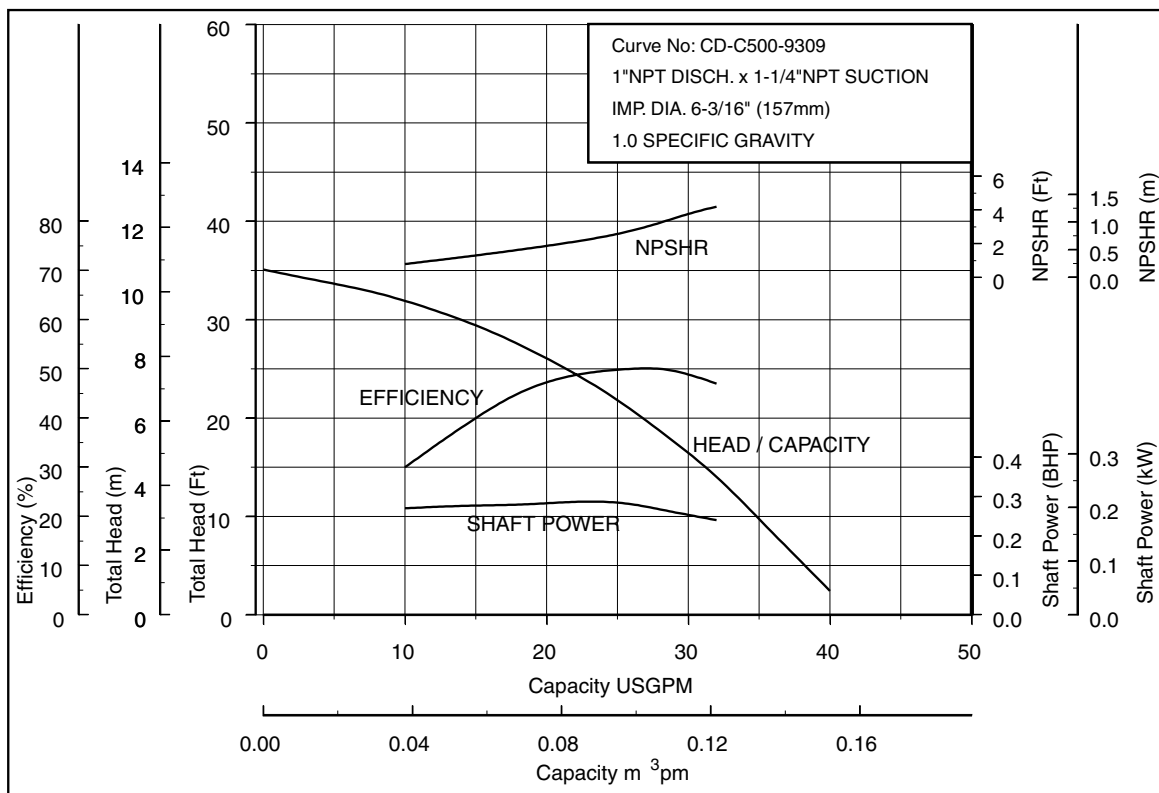

PumpSupplyInc.com

PS **PUMP SUPPLY**
 INCORPORATED

EBARA Stainless Steel Centrifugal Pumps

Model CDU

Selection Chart

Nominal Speed 1725 RPM

Illinois Location:
 (847) 841-7867
 860 Church Rd Elgin, IL 60120

Minnesota Location:
 (651) 758-7867
 330 Mill Bay South Suite
 Afton, MN 55001

PumpSupplyInc.com

PUMP SUPPLY
INCORPORATED

EBARA Stainless Steel Centrifugal Pumps

Model CDU

Performance Curves

CDU4 120/5-1/3 HP

Nominal Speed: 1725 RPM

Size: 1 x 1 1/4 x 6 3/16

CDU4 200/5-1/2 HP

Nominal Speed: 1725 RPM

Size: 1 x 1 1/2 x 5 1/16

EBARA Stainless Steel Two-Stage Centrifugal Pumps

Model 2CDU

Selection Chart

60Hz, Synchronous Speed 3600 RPM

Illinois Location:
 (847) 841-7867
 860 Church Rd Elgin, IL 60120