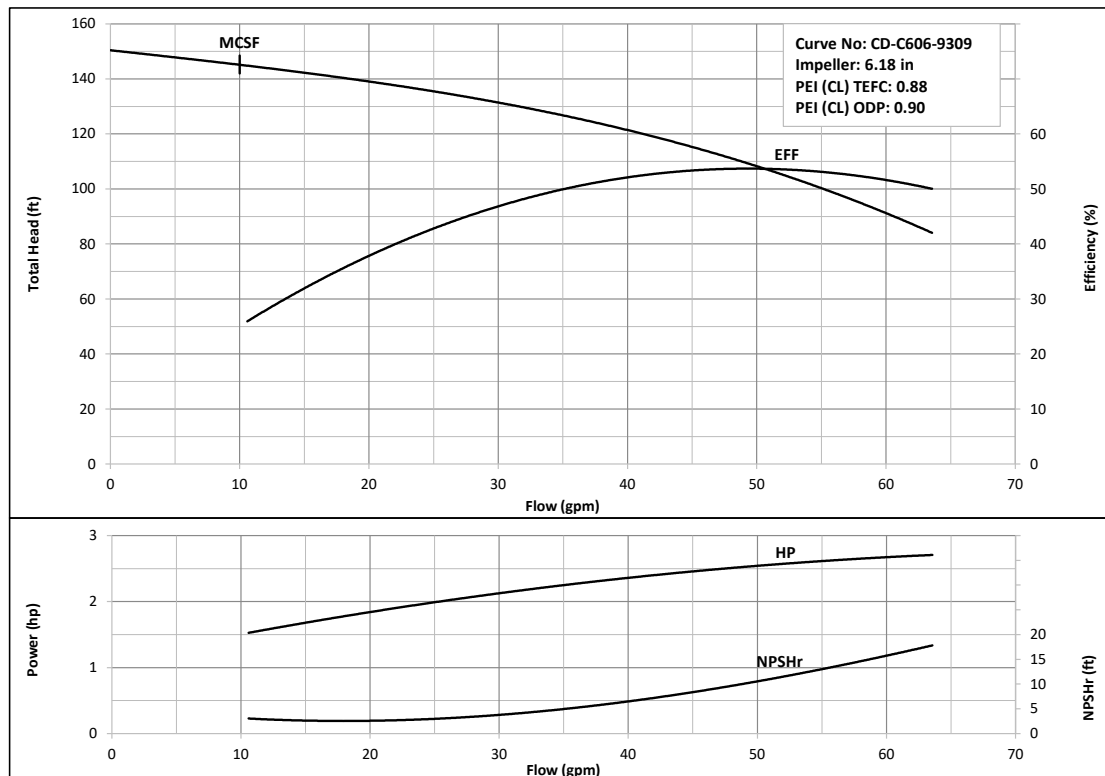

Size: 1 x 1 1/4 x 5 3/16

CDU 70/5A-2 HP

Nominal Speed: 3450 RPM

Size: 1 x 1 1/4 x 6

EBARA Stainless Steel Centrifugal Pumps

Model CDU

Performance Curves

CDU 70/5B-2 HP

Nominal Speed: 3450 RPM

Size: 1 x 1 ¼ x 6 ¾

CDU 120/1-1 HP

Nominal Speed: 3450 RPM

Size: 1 x 1 ¼ x 4 ½

EBARA Stainless Steel Centrifugal Pumps

Model CDU

Performance Curves

CDU 120/3-1 1/2 HP

Nominal Speed: 3450 RPM

Size: 1 x 1 1/4 x 5 3/16

CDU 120/5-3 HP

Nominal Speed: 3450 RPM

Size: 1 x 1 1/4 x 6 3/16

EBARA Stainless Steel Centrifugal Pumps

Model CDU

Performance Curves

CDU 200/1-1 1/2 HP

Nominal Speed: 3450 RPM

Size: 1 x 1 1/2 x 4 1/2

CDU 200/3-3 HP

Nominal Speed: 3450 RPM

Size: 1 x 1 1/2 x 5 3/16

EBARA Stainless Steel Centrifugal Pumps