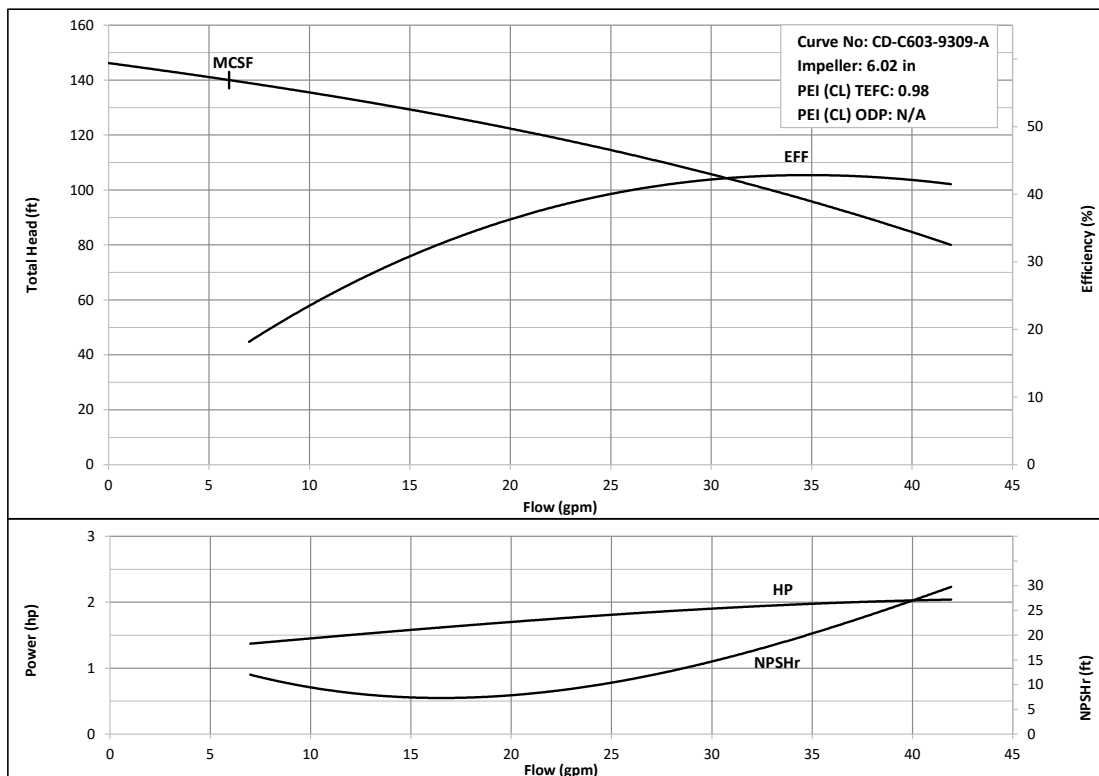

PumpSupplyInc.com

PS
PUMP SUPPLY
 INCORPORATED

EBARA Stainless Steel Centrifugal Pumps

Model CDU

Performance Curves

CDU 70/0-1/2 HP

Nominal Speed: 3450 RPM

Size: 1 x 1 1/4 x 4 1/2

CDU 70/1-3/4 HP

Nominal Speed: 3450 RPM

Size: 1 x 1 1/4 x 4 1/2

EBARA Stainless Steel Centrifugal Pumps

Model CDU

Performance Curves

CDU 70/3-1 1/2 HP

Nominal Speed: 3450 RPM

Size: 1 x 1 1/4 x 5 3/16

CDU 70/5A-2 HP

Nominal Speed: 3450 RPM

Size: 1 x 1 1/4 x 6

EBARA Stainless Steel Centrifugal Pumps

Model CDU

Performance Curves

CDU 70/5B-2 HP

Nominal Speed: 3450 RPM

Size: 1 x 1 ¼ x 6 ¾

CDU 120/1-1 HP

Nominal Speed: 3450 RPM

Size: 1 x 1 ¼ x 4 ½

EBARA Stainless Steel Centrifugal Pumps

Model CDU

Performance Curves