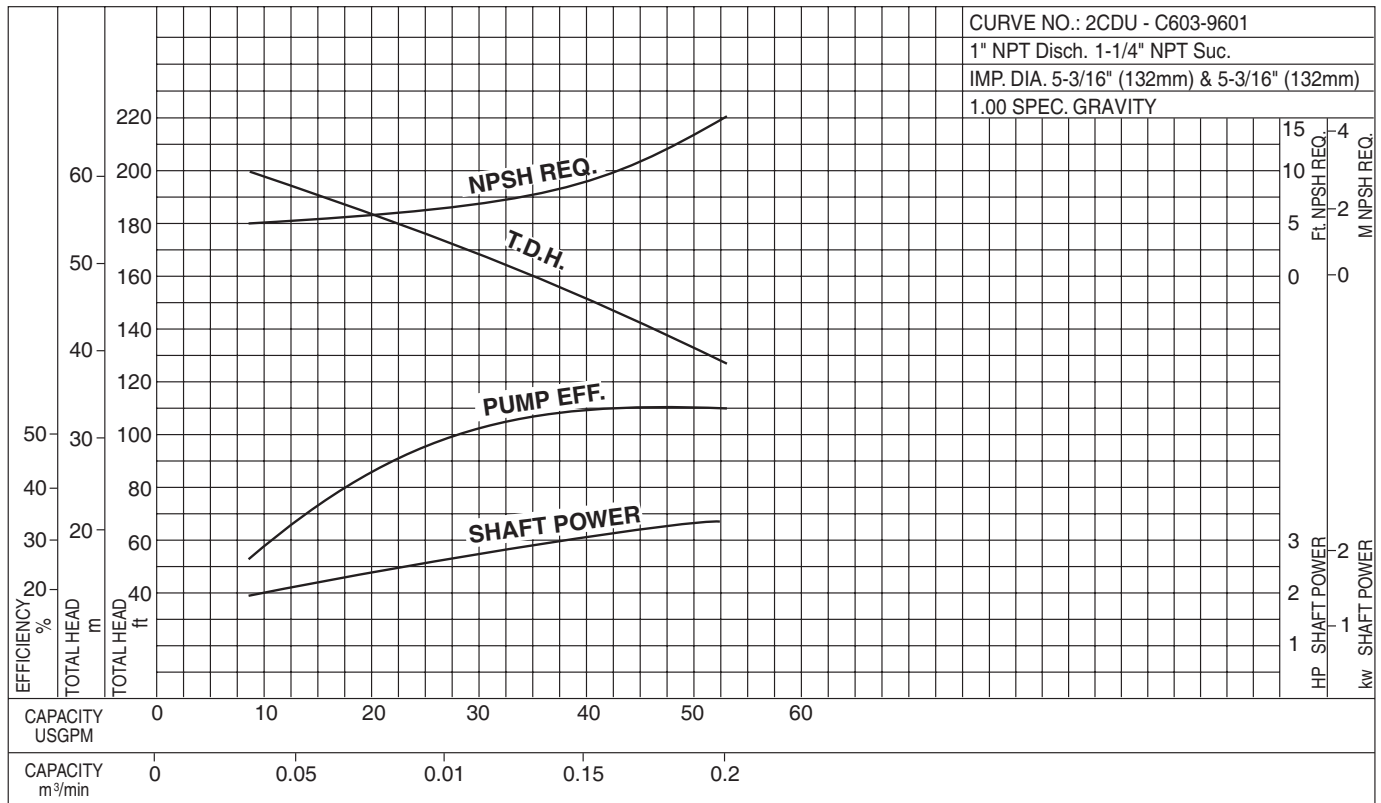

EBARA Stainless Steel Two-Stage Centrifugal Pumps
Performance Curves

Model 2CDU

2CDU 120/306-3 HP

Nominal Speed: 3600 RPM

Size: 1 x 1 1/4 x 5 3/16 x 5 3/16