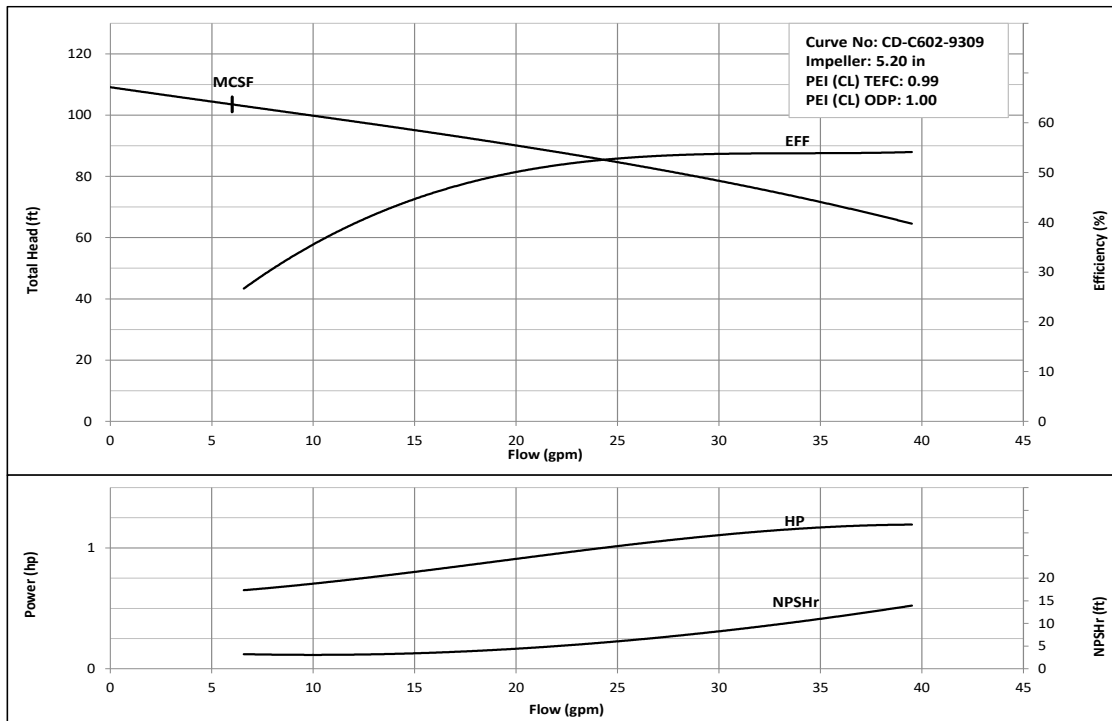

PumpSupplyInc.com

PS
PUMP SUPPLY
 INCORPORATED

EBARA Stainless Steel Centrifugal Pumps

Model CDU

Performance Curves

CDU 70/0-1/2 HP

Nominal Speed: 3450 RPM

Size: 1 x 1 1/4 x 4 1/2

CDU 70/1-3/4 HP

Nominal Speed: 3450 RPM

Size: 1 x 1 1/4 x 4 1/2

EBARA Stainless Steel Centrifugal Pumps

Model CDU

Performance Curves

CDU 70/3-1 1/2 HP

Nominal Speed: 3450 RPM

Size: 1 x 1 1/4 x 5 3/16

CDU 70/5A-2 HP

Nominal Speed: 3450 RPM

Size: 1 x 1 1/4 x 6

EBARA Stainless Steel Centrifugal Pumps

Model CDU

Performance Curves

CDU 70/5B-2 HP

Nominal Speed: 3450 RPM

Size: 1 x 1 ¼ x 6 ¾

CDU 120/1-1 HP

Nominal Speed: 3450 RPM

Size: 1 x 1 ¼ x 4 ½

EBARA Stainless Steel Centrifugal Pumps

Model CDU

Performance Curves