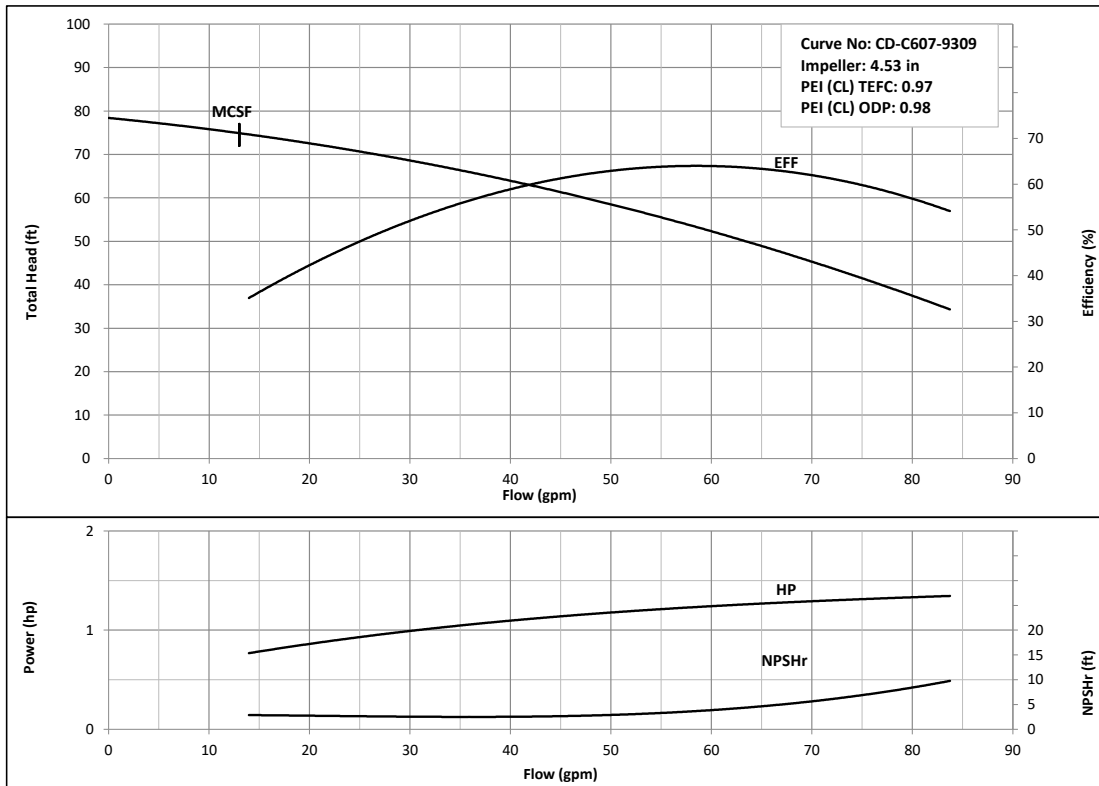

Size: 1 x 1 1/4 x 5 3/16

CDU 70/5A-2 HP

Nominal Speed: 3450 RPM

Size: 1 x 1 1/4 x 6

EBARA Stainless Steel Centrifugal Pumps

Model CDU

Performance Curves

CDU 70/5B-2 HP

Nominal Speed: 3450 RPM

Size: 1 x 1 ¼ x 6 ¾

CDU 120/1-1 HP

Nominal Speed: 3450 RPM

Size: 1 x 1 ¼ x 4 ½

EBARA Stainless Steel Centrifugal Pumps

Model CDU

Performance Curves

CDU 120/3-1 1/2 HP

Nominal Speed: 3450 RPM

Size: 1 x 1 1/4 x 5 3/16

CDU 120/5-3 HP

Nominal Speed: 3450 RPM

Size: 1 x 1 1/4 x 6 3/16

EBARA Stainless Steel Centrifugal Pumps

Model CDU

Performance Curves

CDU 200/1-1 1/2 HP

Nominal Speed: 3450 RPM

Size: 1 x 1 1/2 x 4 1/2

CDU 200/3-3 HP

Nominal Speed: 3450 RPM

Size: 1 x 1 1/2 x 5 3/16

EBARA Stainless Steel Centrifugal Pumps