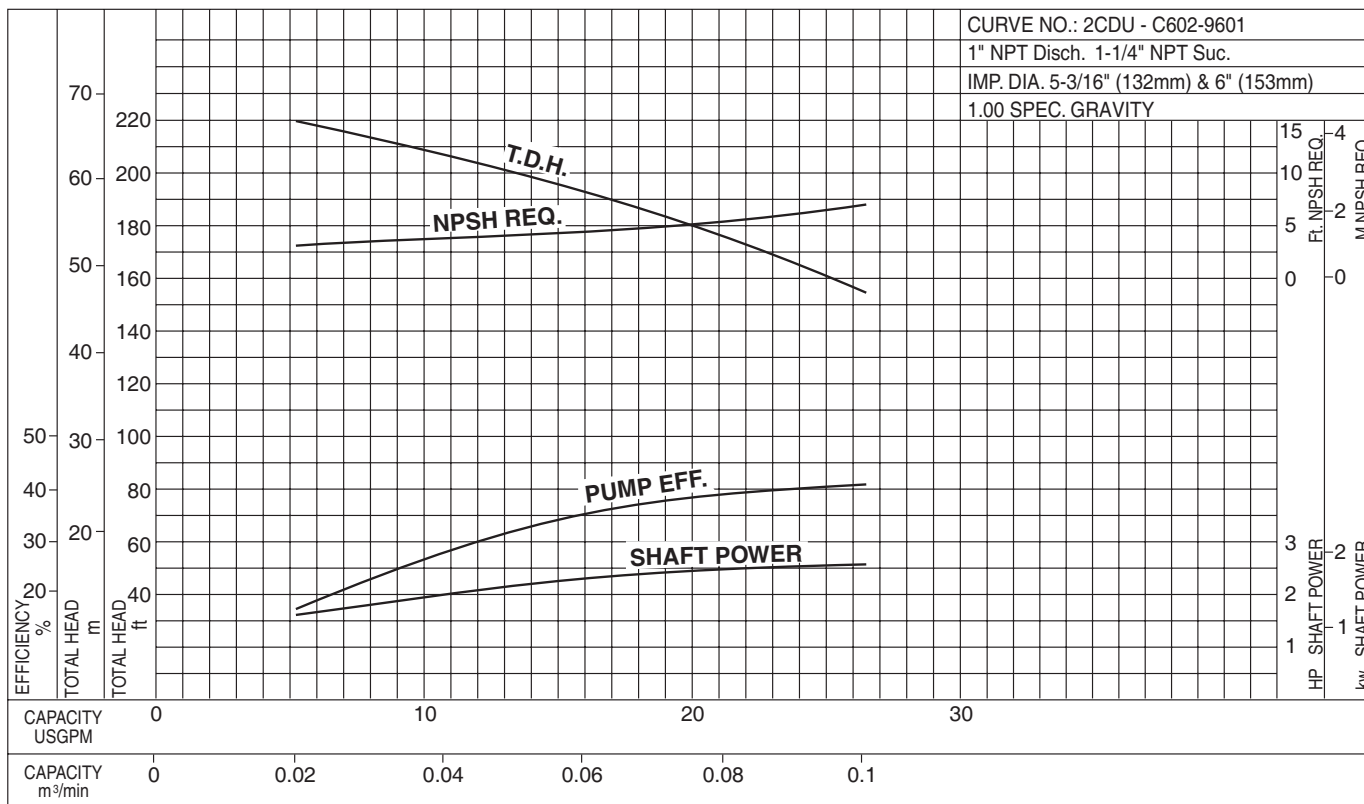

PumpSupplyInc.com

PUMP SUPPLY
INCORPORATED

EBARA Stainless Steel Centrifugal Pumps

Model CDU

Performance Curves

CDU4 120/5-1/3 HP

Nominal Speed: 1725 RPM

Size: 1 x 1 1/4 x 6 3/16

CDU4 200/5-1/2 HP

Nominal Speed: 1725 RPM

Size: 1 x 1 1/2 x 5 1/16

EBARA Stainless Steel Two-Stage Centrifugal Pumps

Model 2CDU

Selection Chart

60Hz, Synchronous Speed 3600 RPM

Illinois Location:
 (847) 841-7867
 860 Church Rd Elgin, IL 60120

Minnesota Location:
 (651) 758-7867
 330 Mill Bay South Suite
 Afton, MN 55001

PumpSupplyInc.com

EBARA Stainless Steel Two-Stage Centrifugal Pumps

Model 2CDU

Performance Curves

2CDU 70/206-2 HP

Nominal Speed: 3600 RPM

Size: 1 x 1 1/4 x 5 3/16 x 5 3/16

2CDU 70/306-3 HP

Nominal Speed: 3600 RPM

Size: 1 x 1 1/4 x 5 3/16 x 6

EBARA Stainless Steel Two-Stage Centrifugal Pumps
Performance Curves

Model 2CDU

2CDU 120/306-3 HP

Nominal Speed: 3600 RPM