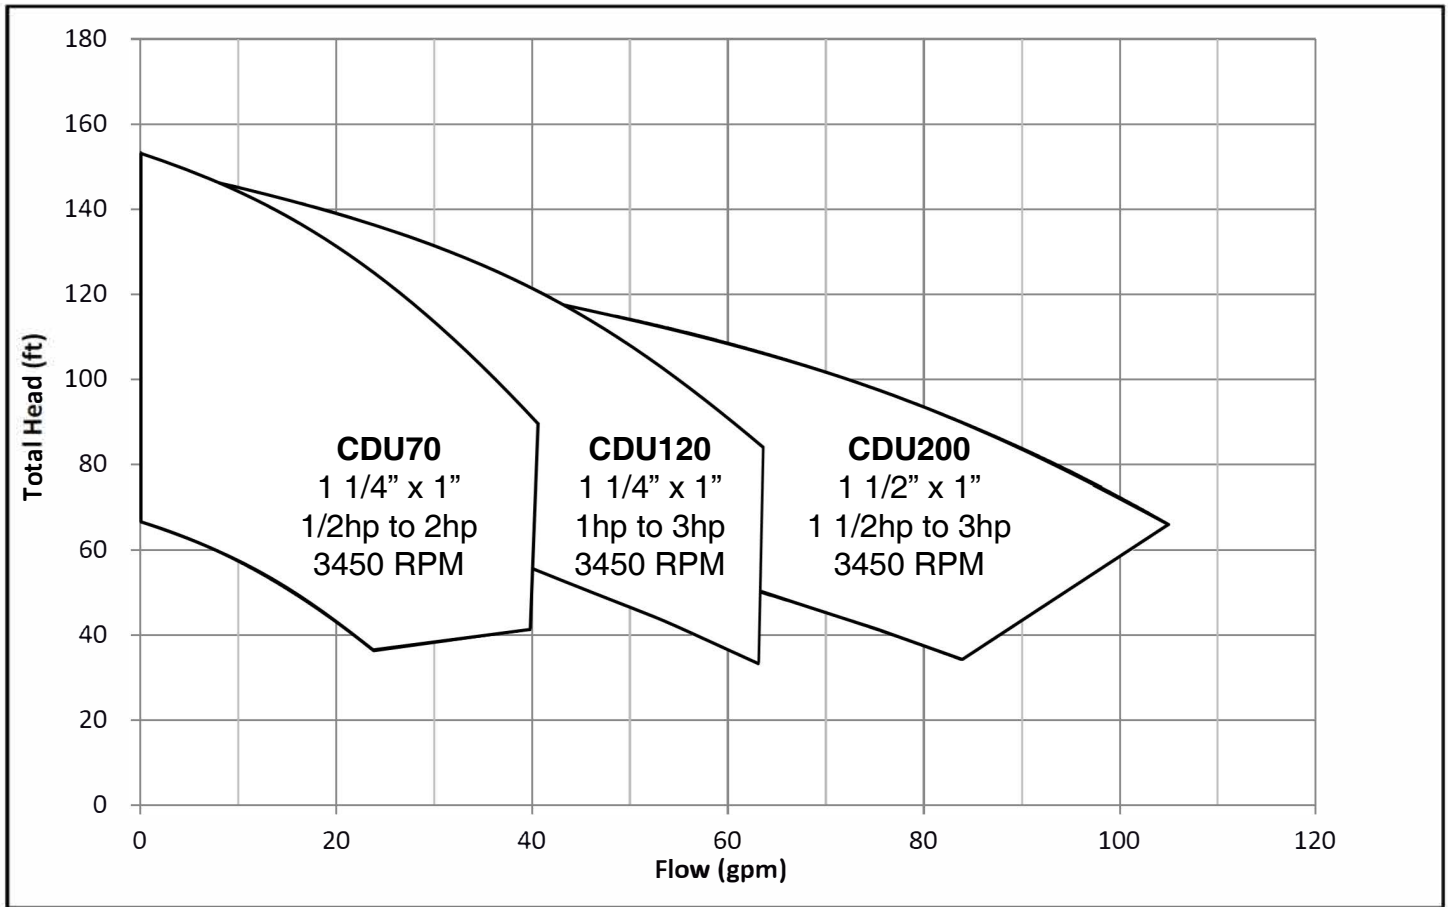

EBARA Pumps Americas Corporation

EBARA Stainless Steel Centrifugal Pumps

Model CDU

Selection Chart

Nominal Speed 3450 RPM

Illinois Location:
 (847) 841-7867
 860 Church Rd Elgin, IL 60120

Minnesota Location:
 (651) 758-7867
 330 Mill Bay South Suite 100
 Afton, MN 55001

PumpSupplyInc.com

PS
PUMP SUPPLY
 INCORPORATED

EBARA Stainless Steel Centrifugal Pumps

Model CDU

Performance Curves

CDU 70/0-1/2 HP

Nominal Speed: 3450 RPM

Size: 1 x 1 1/4 x 4 1/2

CDU 70/1-3/4 HP

Nominal Speed: 3450 RPM

Size: 1 x 1 1/4 x 4 1/2

EBARA Stainless Steel Centrifugal Pumps

Model CDU

Performance Curves

CDU 70/3-1 1/2 HP

Nominal Speed: 3450 RPM

Size: 1 x 1 1/4 x 5 3/16

CDU 70/5A-2 HP

Nominal Speed: 3450 RPM

Size: 1 x 1 1/4 x 6

EBARA Stainless Steel Centrifugal Pumps

Model CDU

Performance Curves

CDU 70/5B-2 HP