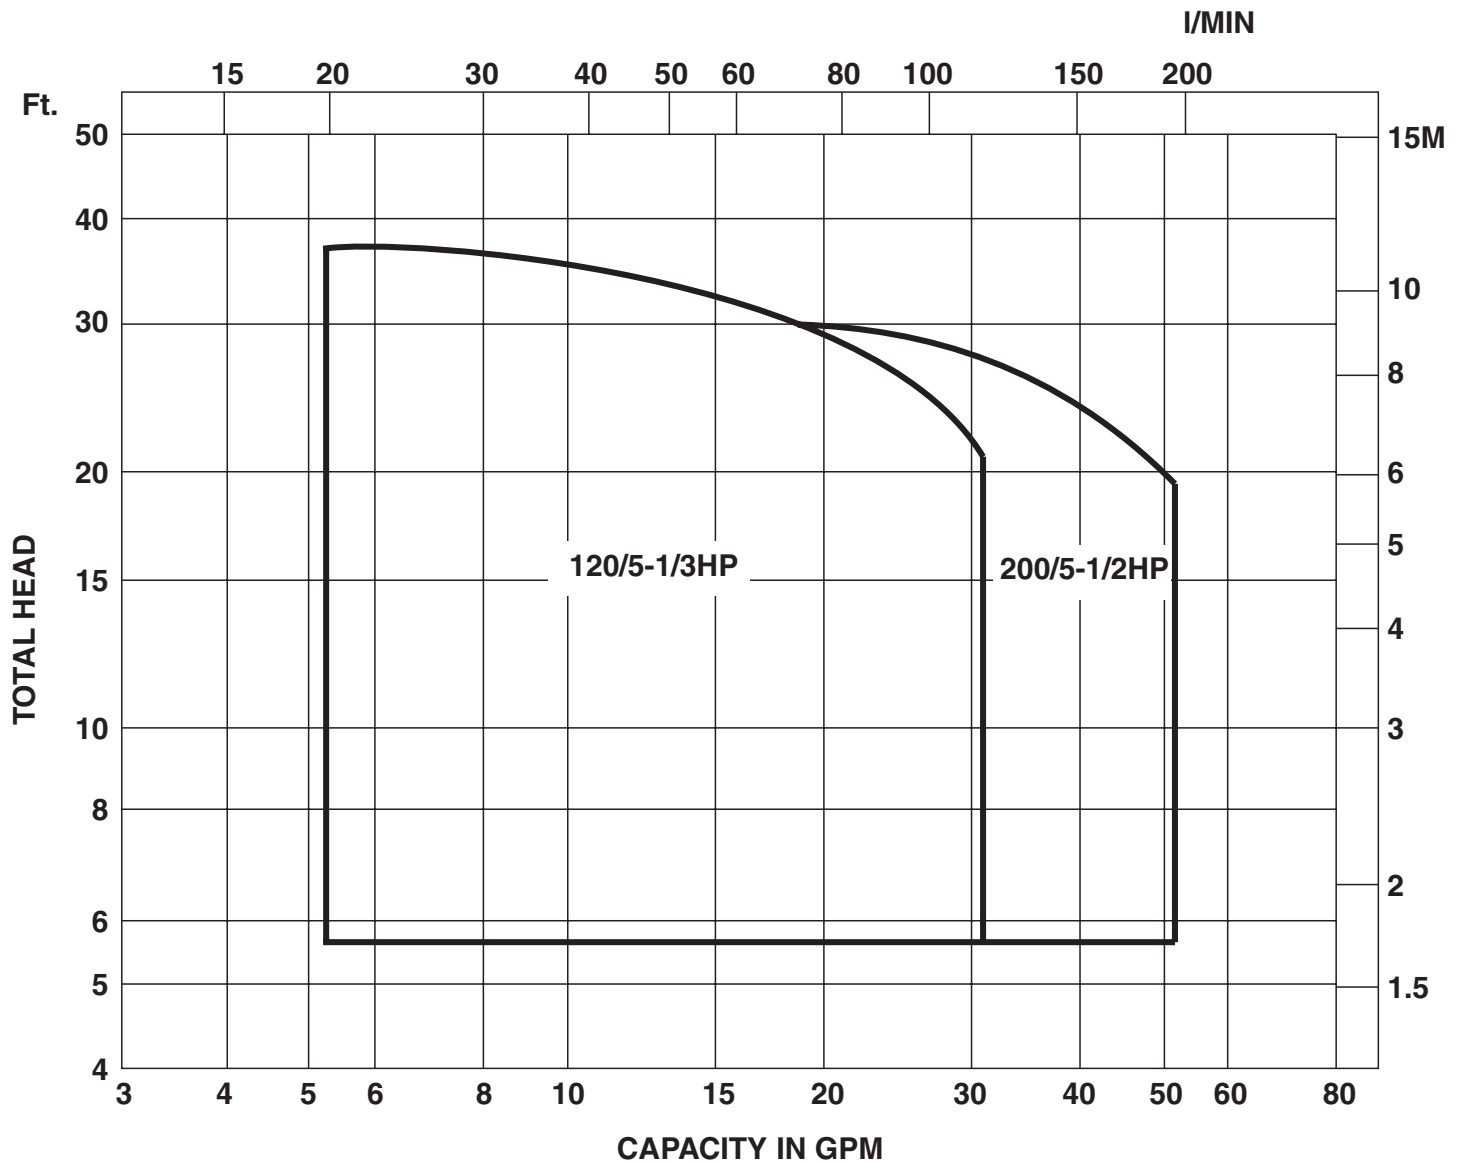

PumpSupplyInc.com

PS **PUMP SUPPLY**
 INCORPORATED

EBARA Stainless Steel Centrifugal Pumps

Model CDU

Selection Chart

Nominal Speed 1725 RPM

Illinois Location:
 (847) 841-7867
 860 Church Rd Elgin, IL 60120

Minnesota Location:
 (651) 758-7867
 330 Mill Bay South Suite
 Afton, MN 55001

PumpSupplyInc.com

PUMP SUPPLY
INCORPORATED

EBARA Stainless Steel Centrifugal Pumps

Model CDU

Performance Curves

CDU4 120/5-1/3 HP

Nominal Speed: 1725 RPM

Size: 1 x 1 1/4 x 6 3/16