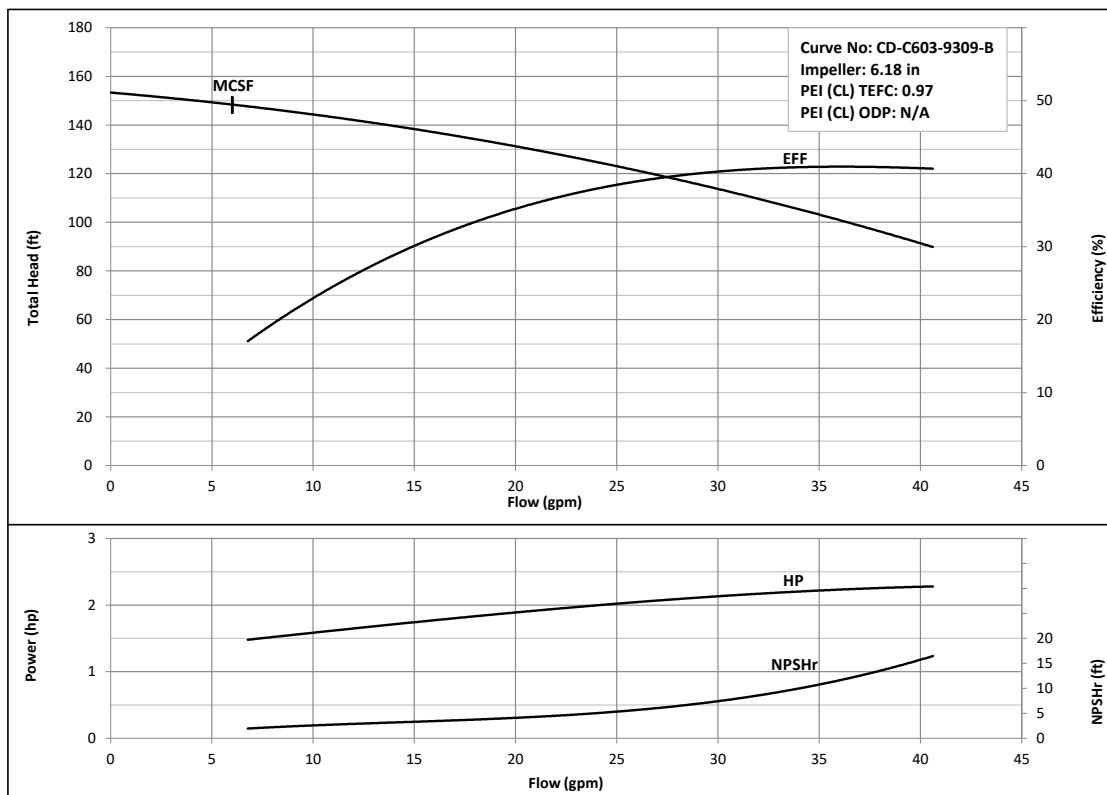

PumpSupplyInc.com

PS
PUMP SUPPLY
 INCORPORATED

EBARA Stainless Steel Centrifugal Pumps

Model CDU

Performance Curves

CDU 70/0-1/2 HP

Nominal Speed: 3450 RPM

Size: 1 x 1 1/4 x 4 1/2

CDU 70/1-3/4 HP

Nominal Speed: 3450 RPM

Size: 1 x 1 1/4 x 4 1/2

EBARA Stainless Steel Centrifugal Pumps

Model CDU

Performance Curves

CDU 70/3-1 1/2 HP

Nominal Speed: 3450 RPM

Size: 1 x 1 1/4 x 5 3/16

CDU 70/5A-2 HP

Nominal Speed: 3450 RPM

Size: 1 x 1 1/4 x 6

EBARA Stainless Steel Centrifugal Pumps

Model CDU

Performance Curves

CDU 70/5B-2 HP

Nominal Speed: 3450 RPM

Size: 1 x 1 ¼ x 6 ¾

CDU 120/1-1 HP

Nominal Speed: 3450 RPM

Size: 1 x 1 ¼ x 4 ½

EBARA Stainless Steel Centrifugal Pumps

Model CDU

Performance Curves