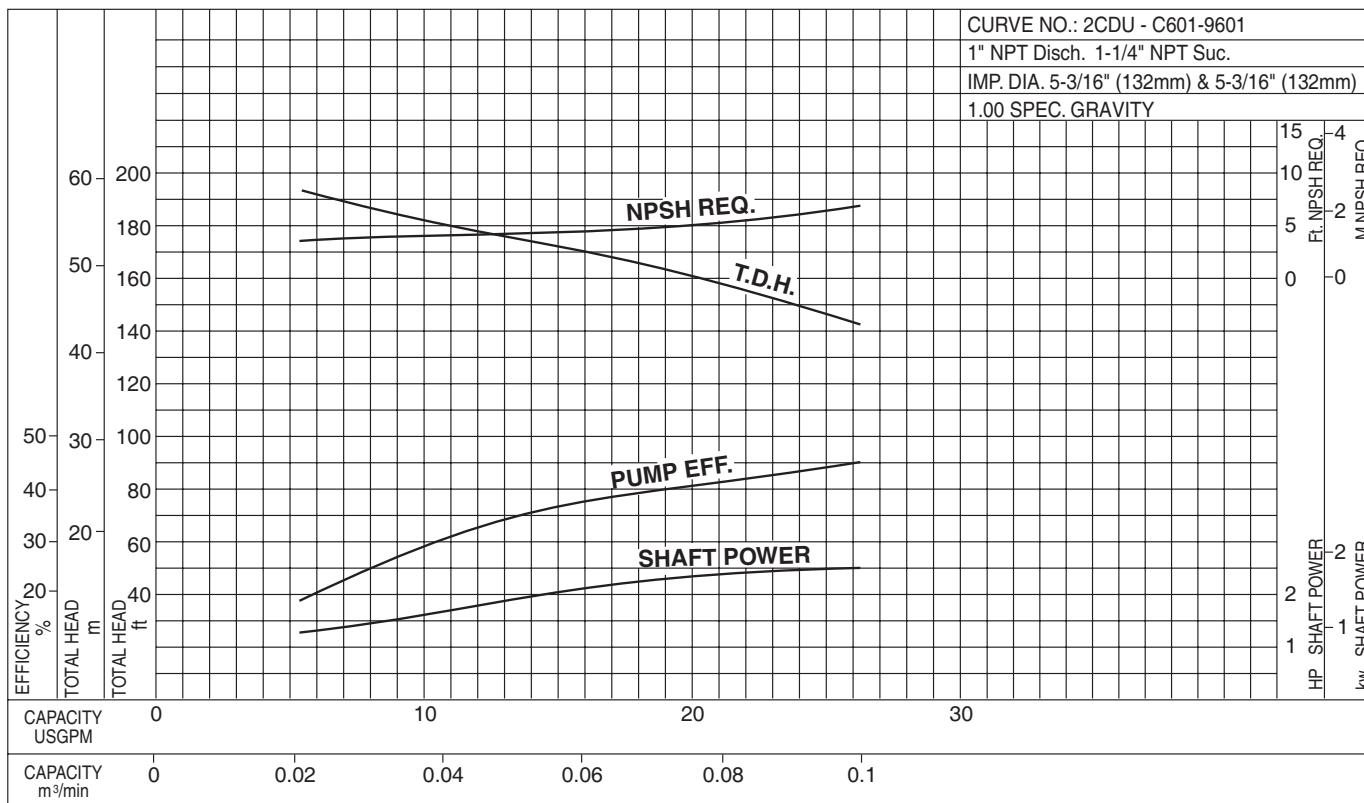

CDU4 200/5-1/2 HP

Nominal Speed: 1725 RPM

Size: 1 x 1 1/2 x 5 1/16

EBARA Stainless Steel Two-Stage Centrifugal Pumps

Model 2CDU

Selection Chart

60Hz, Synchronous Speed 3600 RPM

Illinois Location:
 (847) 841-7867
 860 Church Rd Elgin, IL 60120

Minnesota Location:
 (651) 758-7867
 330 Mill Bay South Suite
 Afton, MN 55001

PumpSupplyInc.com

EBARA Stainless Steel Two-Stage Centrifugal Pumps

Model 2CDU

Performance Curves

2CDU 70/206-2 HP

Nominal Speed: 3600 RPM

Size: 1 x 1 1/4 x 5 3/16 x 5 3/16

2CDU 70/306-3 HP

Nominal Speed: 3600 RPM

Size: 1 x 1 1/4 x 5 3/16 x 6

EBARA Stainless Steel Two-Stage Centrifugal Pumps
Performance Curves

Model 2CDU

2CDU 120/306-3 HP

Nominal Speed: 3600 RPM