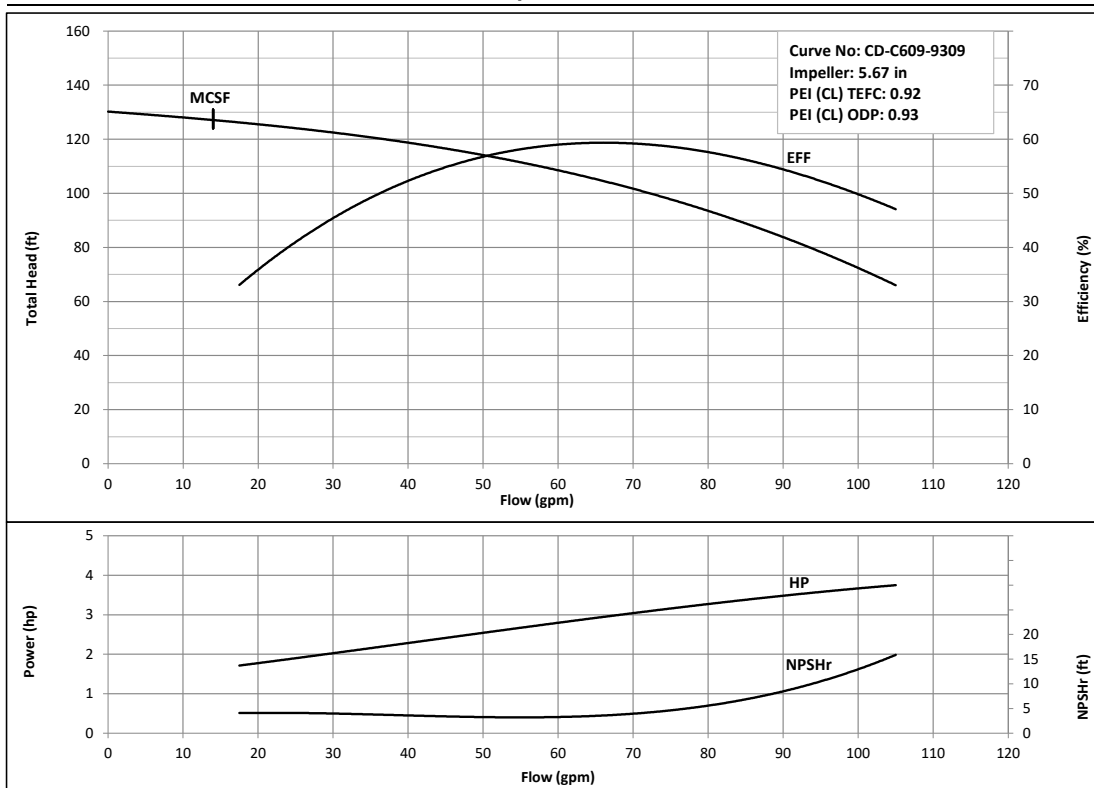

Size: 1 x 1 1/4 x 5 3/16

CDU 70/5A-2 HP

Nominal Speed: 3450 RPM

Size: 1 x 1 1/4 x 6

EBARA Stainless Steel Centrifugal Pumps

Model CDU

Performance Curves

CDU 70/5B-2 HP

Nominal Speed: 3450 RPM

Size: 1 x 1 ¼ x 6 ¾

CDU 120/1-1 HP

Nominal Speed: 3450 RPM

Size: 1 x 1 ¼ x 4 ½

EBARA Stainless Steel Centrifugal Pumps

Model CDU

Performance Curves

Performance Curves

CDU 200/1-1 1/2 HP

Nominal Speed: 3450 RPM

Size: 1 x 1 1/2 x 4 1/2

CDU 200/3-3 HP

Nominal Speed: 3450 RPM

Size: 1 x 1 1/2 x 5 3/16

EBARA Stainless Steel Centrifugal Pumps

Model CDU

Performance Curves

CDU 200/5-3 HP

Nominal Speed: 3450 RPM

Size: 1 x 1 1/2 x 5 11/16

Illinois Location:
 (847) 841-7867
 860 Church Rd Elgin, IL 60120

Minnesota Location:
 (651) 758-7867
 330 Mill Bay South Suite
 Afton, MN 55001