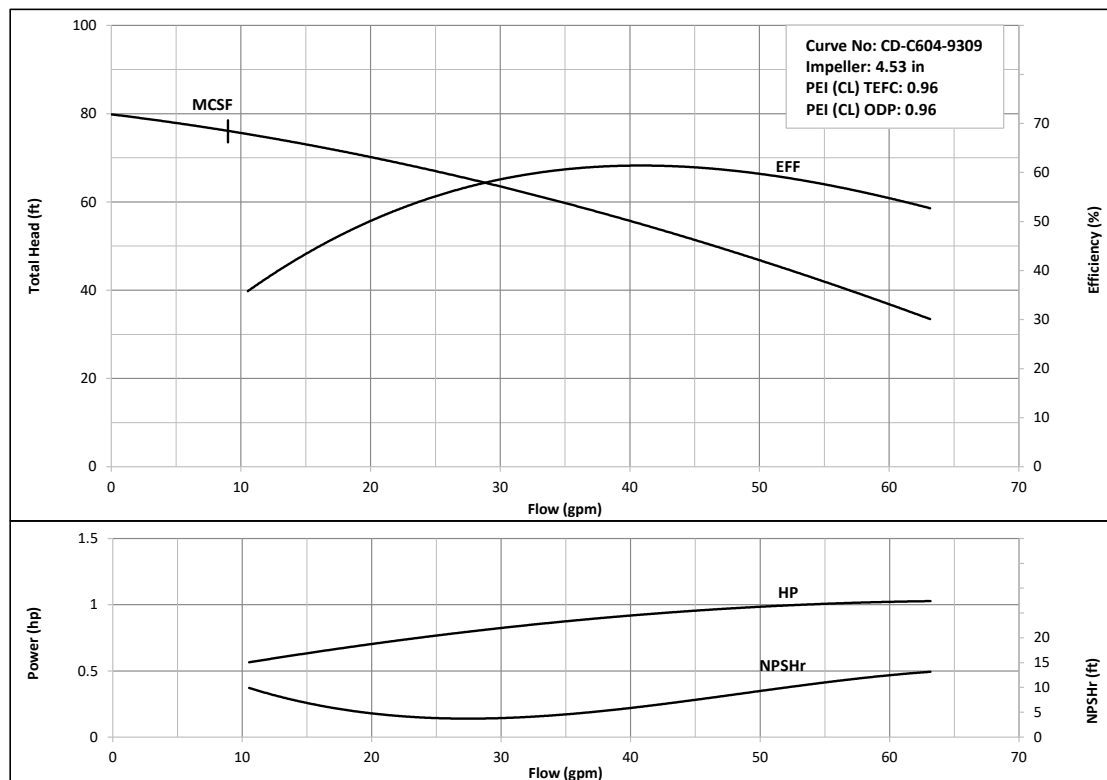

Size: 1 x 1 1/4 x 5 3/16

CDU 70/5A-2 HP

Nominal Speed: 3450 RPM

Size: 1 x 1 1/4 x 6

EBARA Stainless Steel Centrifugal Pumps

Model CDU

Performance Curves

CDU 70/5B-2 HP

Nominal Speed: 3450 RPM

Size: 1 x 1 ¼ x 6 ¾

CDU 120/1-1 HP

Nominal Speed: 3450 RPM

Size: 1 x 1 ¼ x 4 ½

EBARA Stainless Steel Centrifugal Pumps

Model CDU

Performance Curves

CDU 120/3-1 1/2 HP

Nominal Speed: 3450 RPM

Size: 1 x 1 1/4 x 5 3/16

CDU 120/5-3 HP

Nominal Speed: 3450 RPM

Size: 1 x 1 1/4 x 6 3/16

EBARA Stainless Steel Centrifugal Pumps

Model CDU