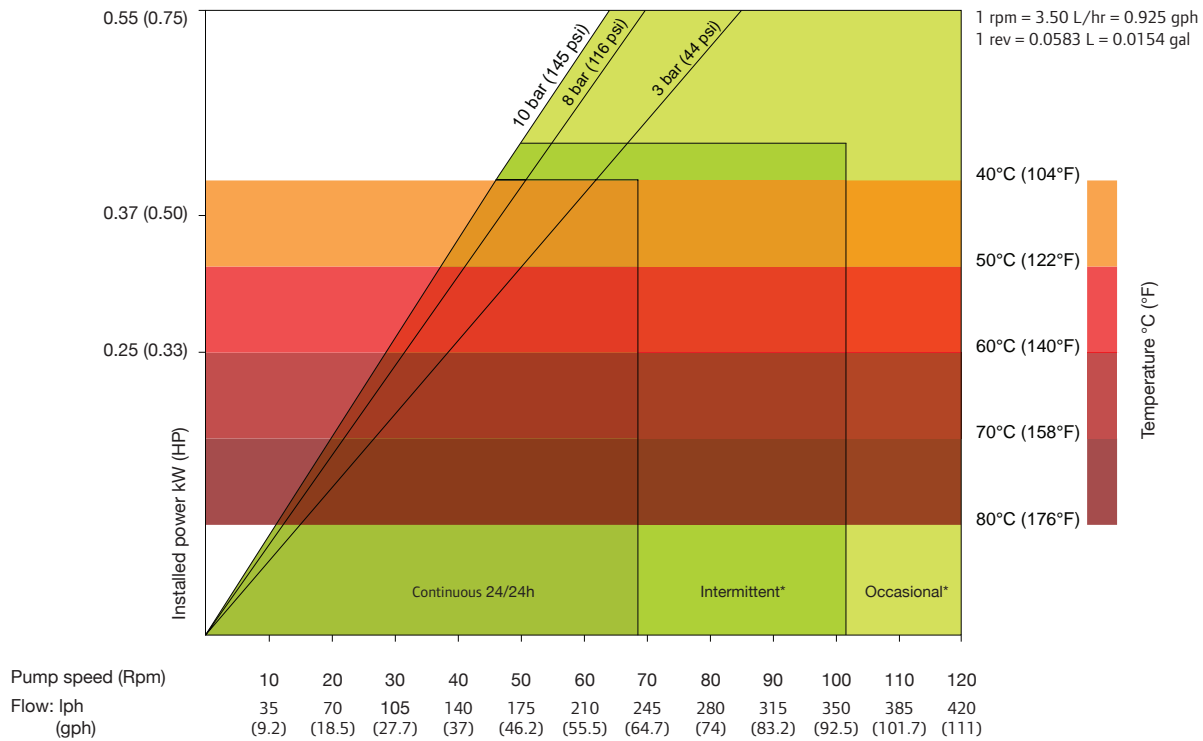

## 3 Lobes / Data Sheet

Lubricant Required: 0.55 L / 0.14 gal  
Assembly Weight: 35 kg / 77 lbs

\*Intermittent use : minimum one hour stop after 2 hours run / \*Occasional use : maximum one hour a day

### DIMENSIONS

mm (Inch)

TYPE	A	B	C	D	E	F	G	H	I	J	K	L	M	N	ØO	P	Q
ALH15	73 (2.9)	193 (7.6)	297 (11.7)	145 (5.7)	325 (12.8)	249 (9.8)	280 (11.0)	52 (2.0)	300 (11.8)	330 (13.0)	4xø13 (4xø0.5)	-	46 (1.8)	35.5 (1.4)	20* (0.7)	70.5 (2.8)	124.8 (4.9)

## Data Sheet

Lubricant Required: 0.55 L / 0.14 gal  
Assembly Weight: 35 kg / 77 lbs

\*Intermittent use : minimum one hour stop after 2 hours run / \*Occasional use : maximum one hour a day