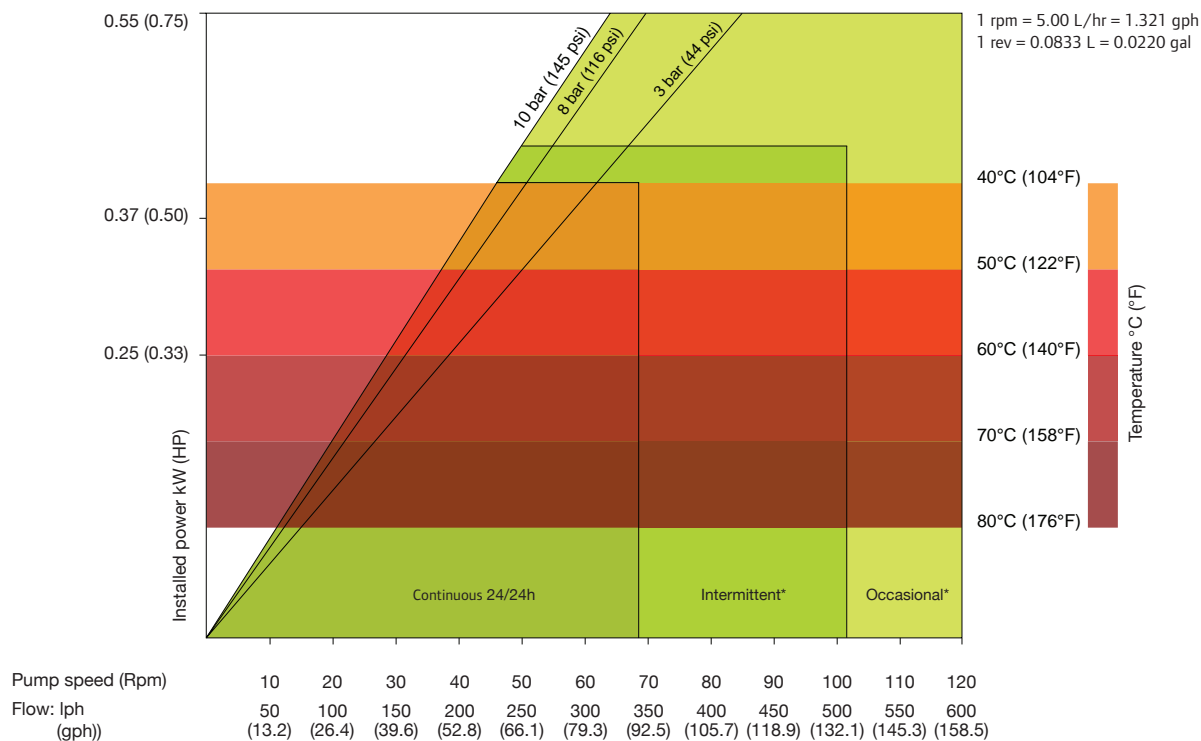

Lubricant Required: 0.55 L / 0.14 gal
Assembly Weight: 35 kg / 77 lbs

*Intermittent use : minimum one hour stop after 2 hours run / *Occasional use : maximum one hour a day