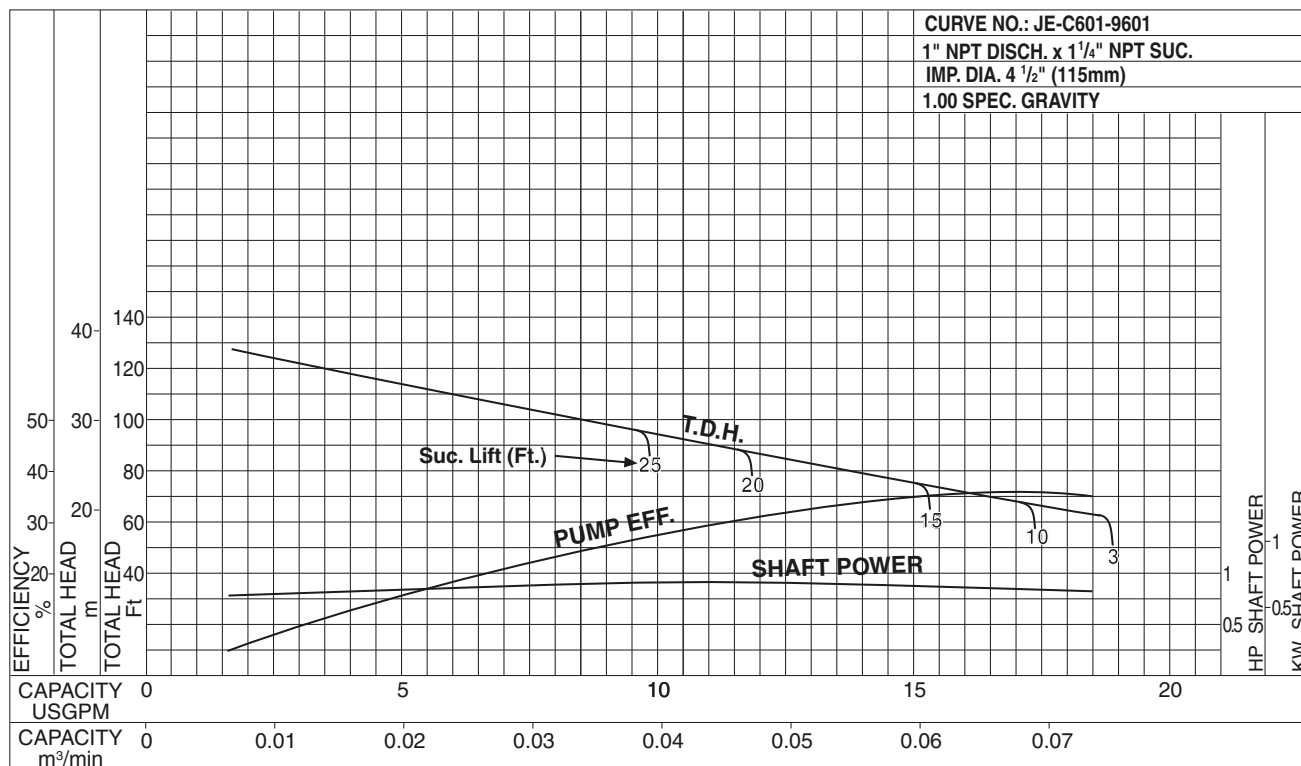

**Model JEU
Selection Chart**

EBARA Stainless Steel Self Priming Jet Pumps

60 Hz Synchronous Speed: 3450 RPM

NOTE: Figures in selection chart indicate suction lift (Ft.).

Model JEU

EBARA Stainless Steel Self Priming Jet Pumps

Performance Curves

JEU806—³/₄ HP

Synchronous Speed: 3450 RPM

Size: 1 x 1¹/₄ x 4¹/₂

JEU1506—1¹/₂ HP

Synchronous Speed: 3450 RPM

Size: 1 x 1¹/₄ x 5³/₁₆