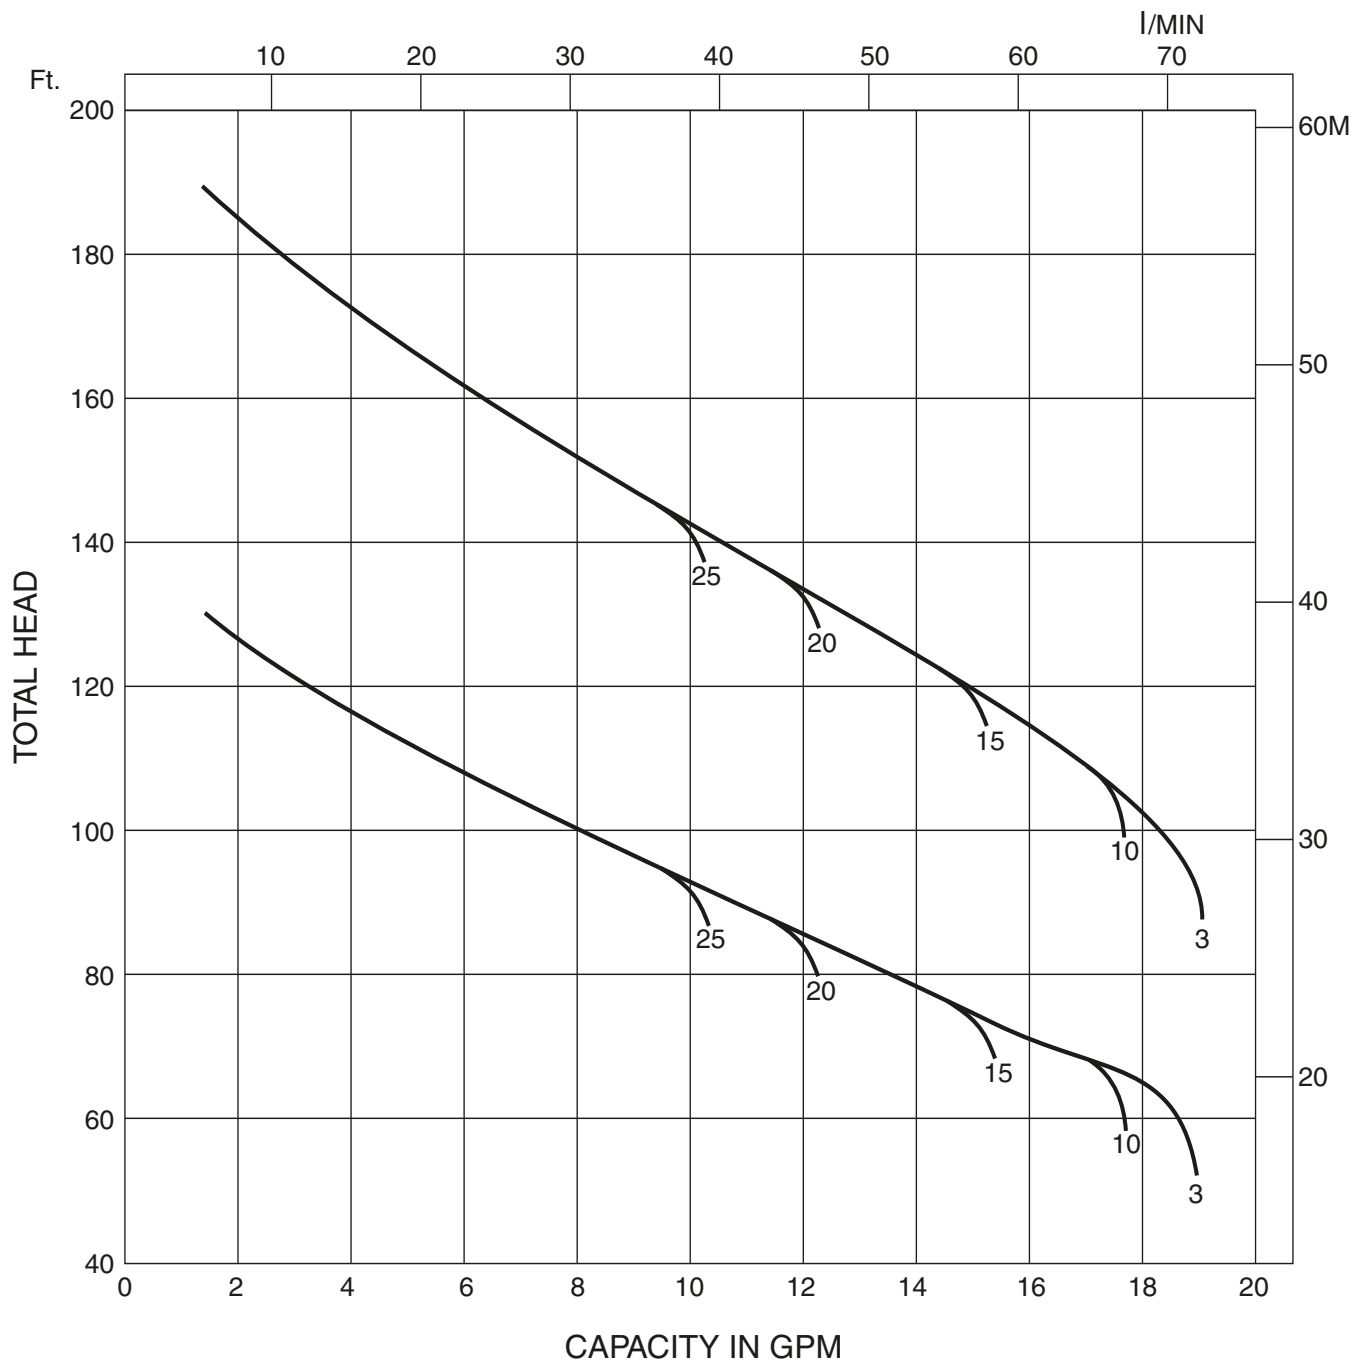

**Model JEU
Selection Chart**

EBARA Stainless Steel Self Priming Jet Pumps

60 Hz Synchronous Speed: 3450 RPM

NOTE: Figures in selection chart indicate suction lift (Ft.).

Model JEU

EBARA Stainless Steel Self Priming Jet Pumps

Performance Curves

JEU806—³/₄ HP

Synchronous Speed: 3450 RPM

Size: 1 x 1¹/₄ x 4¹/₂

JEU1506—1¹/₂ HP

Synchronous Speed: 3450 RPM

Size: 1 x 1¹/₄ x 5³/₁₆