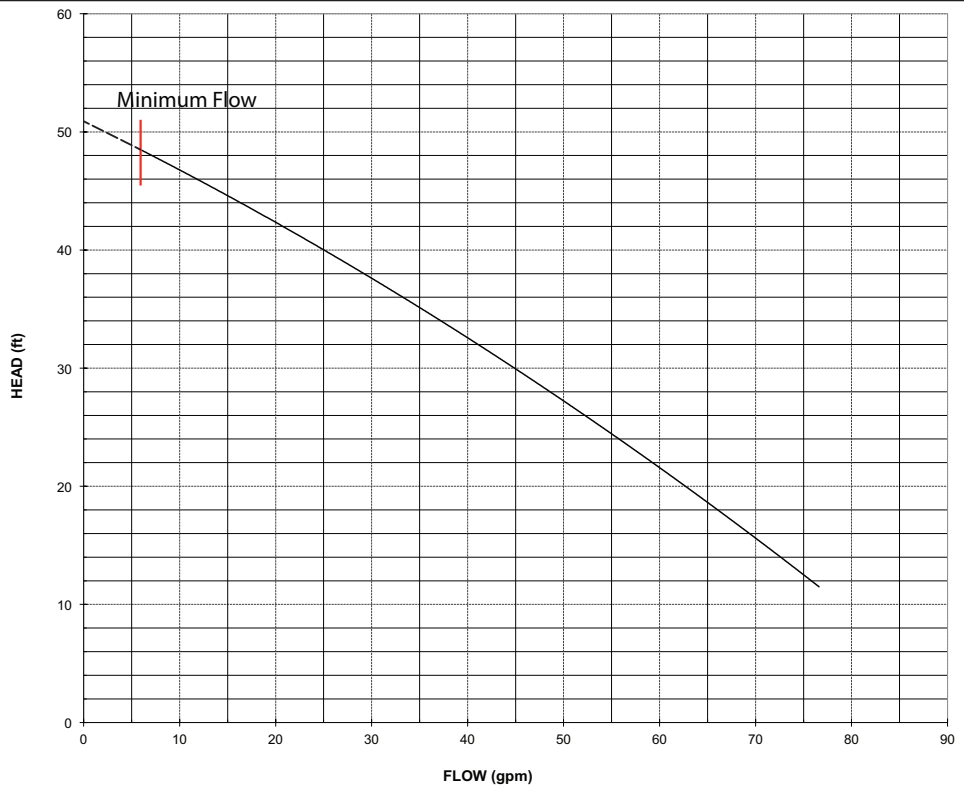

Model:

Chk'd:

Date:

Optima-3 (1/3 HP) Synchronous Speed: 3600 RPM

EPD-3 (1/3 HP) Synchronous Speed: 3600 RPM

Performance Curves

Project:

Model:

Chk'd:

Date:

EPD-5 (1/2 HP) Synchronous Speed: 3600 RPM

EPD-7 (3/4 HP) Synchronous Speed: 3600 RPM

Performance Curves

Project:

Model:

Chk'd:

Date:

EPD-10 (1 HP) Synchronous Speed: 3600 RPM

EPD-15 (1½ HP) Synchronous Speed: 3600 RPM