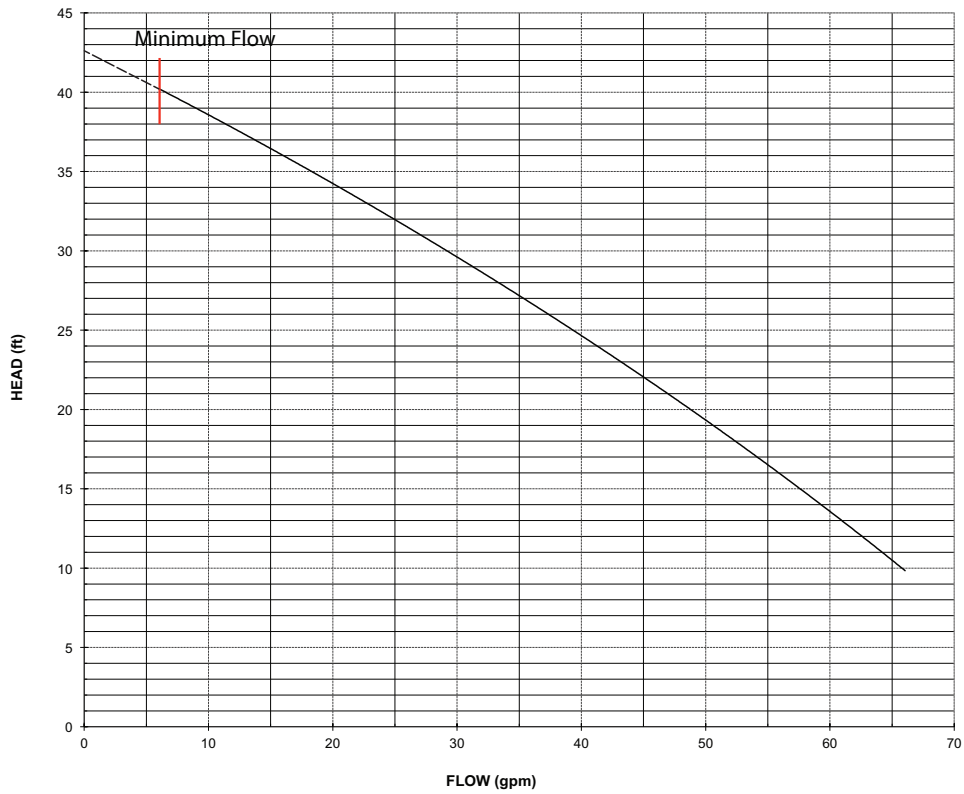

Model:

Chk'd:

Date:

Optima-3 (1/3 HP) Synchronous Speed: 3600 RPM

EPD-3 (1/3 HP) Synchronous Speed: 3600 RPM

Performance Curves

Project:

Model:

Chk'd:

Date:

EPD-5 (1/2 HP) Synchronous Speed: 3600 RPM

EPD-7 (3/4 HP) Synchronous Speed: 3600 RPM

Performance Curves

Project:

Model:

Chk'd:

Date:

EPD-10 (1 HP) Synchronous Speed: 3600 RPM

EPD-15 (1½ HP) Synchronous Speed: 3600 RPM