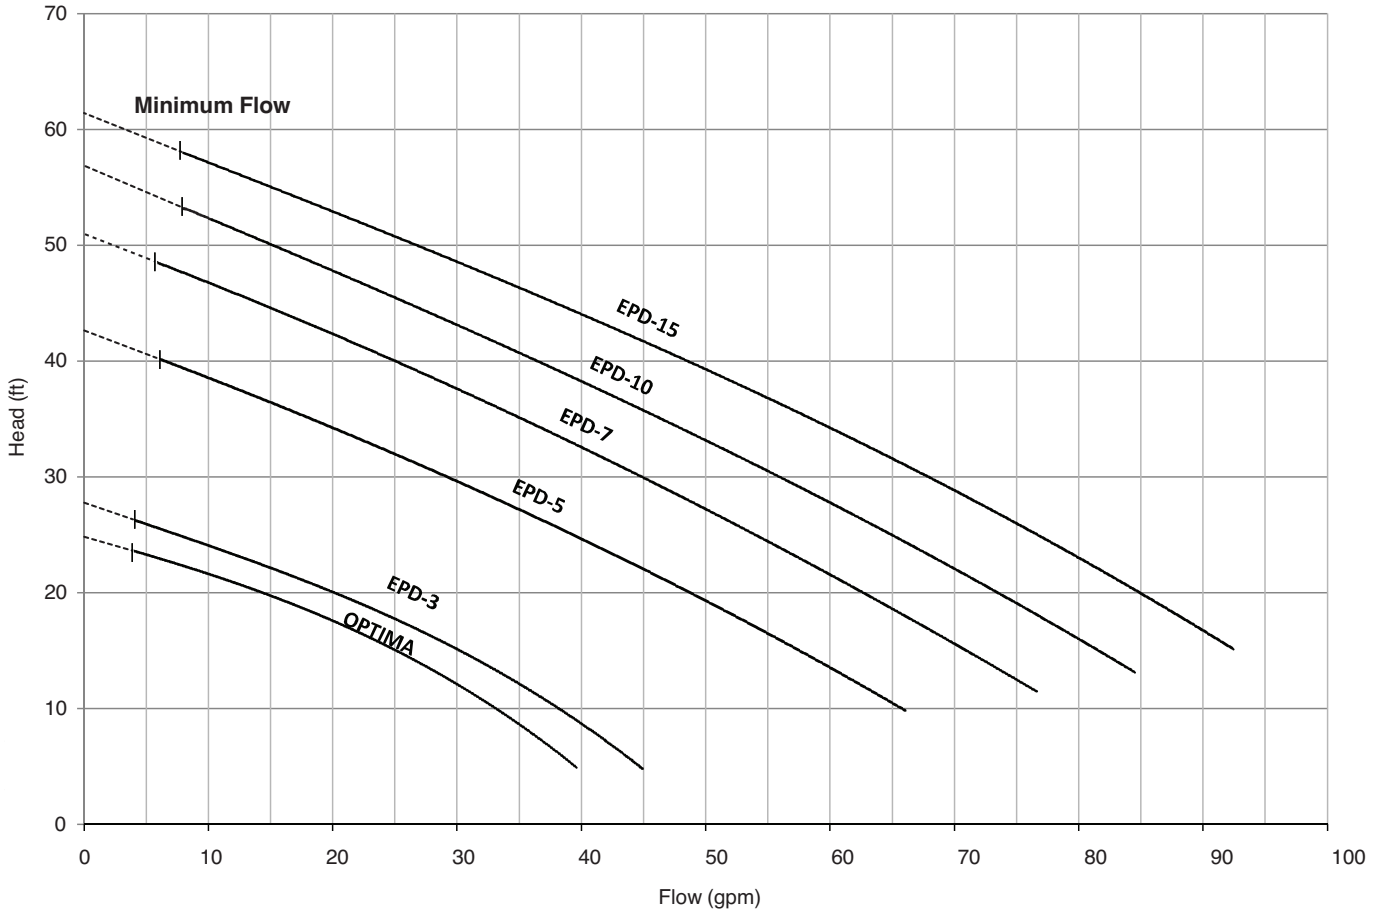

Performance Curves

Project:

Model:

Chk'd:

Date:

EPD/Optima Performance Curve

Performance Curves

Project:

Model:

Chk'd:

Date:

Optima-3 (1/3 HP) Synchronous Speed: 3600 RPM

EPD-3 (1/3 HP) Synchronous Speed: 3600 RPM

Performance Curves

Project:

Model:

Chk'd:

Date:

EPD-5 (1/2 HP) Synchronous Speed: 3600 RPM

EPD-7 (3/4 HP) Synchronous Speed: 3600 RPM

Performance Curves

Project:

Model:

Chk'd:

Date:

EPD-10 (1 HP) Synchronous Speed: 3600 RPM

EPD-15 (1½ HP) Synchronous Speed: 3600 RPM