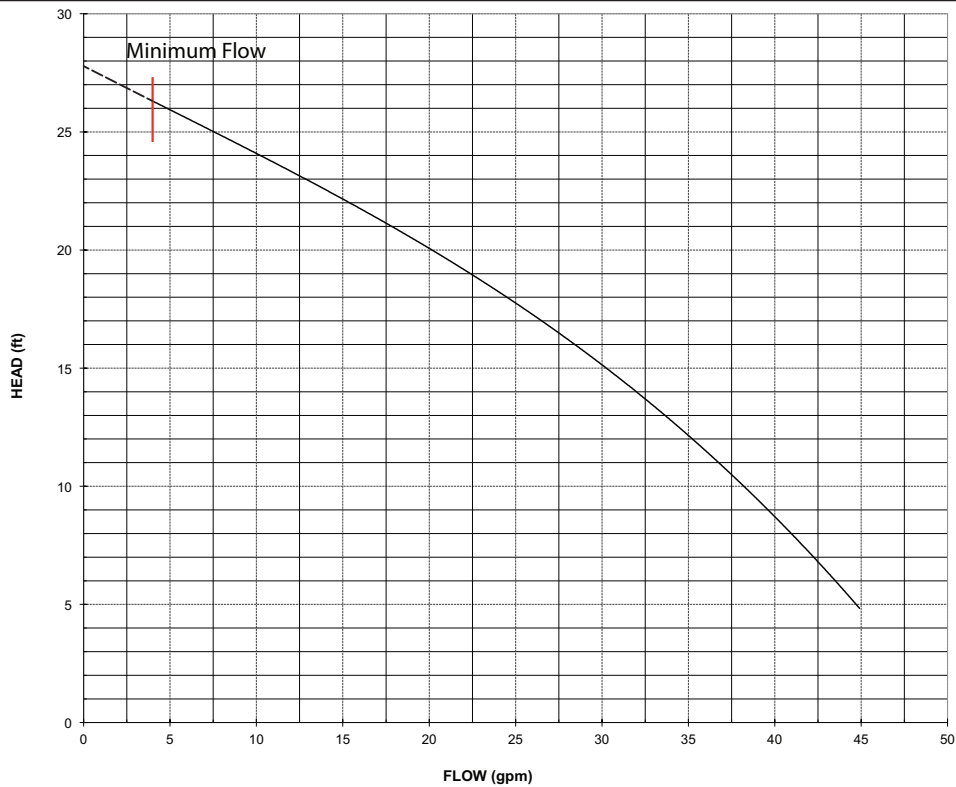

Model:

Chk'd:

Date:

Optima-3 (1/3 HP) Synchronous Speed: 3600 RPM

EPD-3 (1/3 HP) Synchronous Speed: 3600 RPM

Performance Curves

Project:

Model:

Chk'd:

Date:

EPD-5 (1/2 HP) Synchronous Speed: 3600 RPM

EPD-7 (3/4 HP) Synchronous Speed: 3600 RPM

Performance Curves

Project:

Model:

Chk'd: