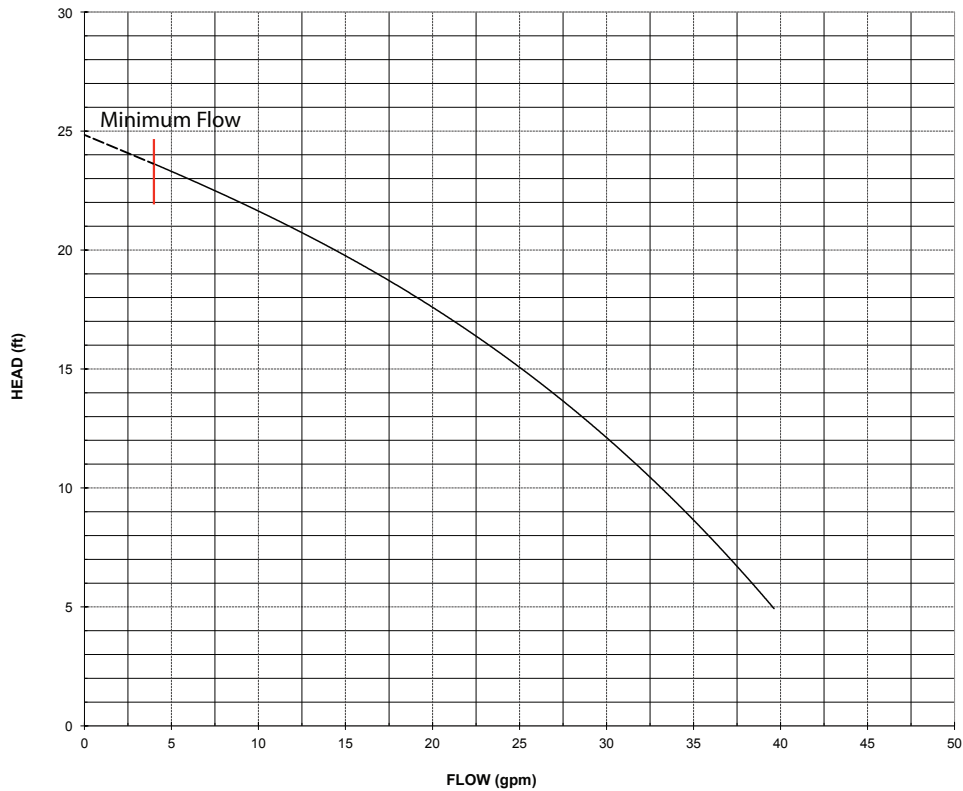

Performance Curves

Project:

Model:

Chk'd:

Date:

EPD/Optima Performance Curve

Performance Curves

Project:

Model:

Chk'd:

Date:

Optima-3 (1/3 HP) Synchronous Speed: 3600 RPM

EPD-3 (1/3 HP) Synchronous Speed: 3600 RPM

Performance Curves

Project:

Model:

Chk'd:

Date:

EPD-5 (1/2 HP) Synchronous Speed: 3600 RPM

EPD-7 (3/4 HP) Synchronous Speed: 3600 RPM

Performance Curves

Project:

Model:

Chk'd:

Date:

EPD-10 (1 HP) Synchronous Speed: 3600 RPM

EPD-15 (1½ HP) Synchronous Speed: 3600 RPM