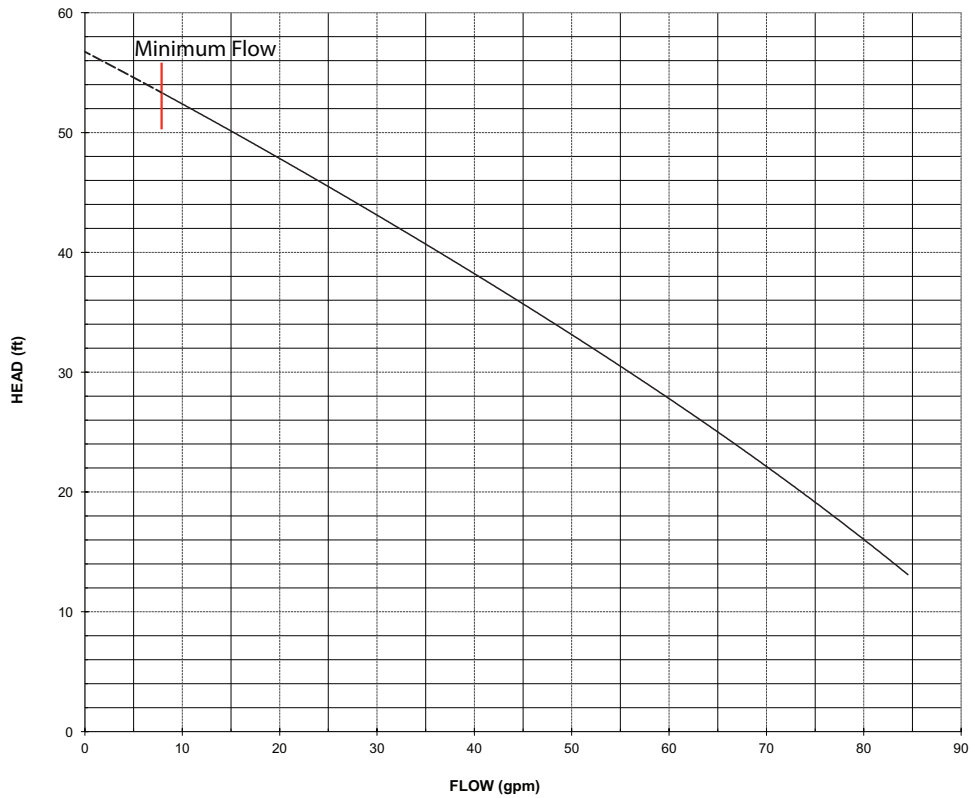

Chk'd:

Date:

EPD-5 (1/2 HP) Synchronous Speed: 3600 RPM

EPD-7 (3/4 HP) Synchronous Speed: 3600 RPM

Performance Curves

Project:

Model:

Chk'd:

Date:

EPD-10 (1 HP) Synchronous Speed: 3600 RPM

EPD-15 (1½ HP) Synchronous Speed: 3600 RPM