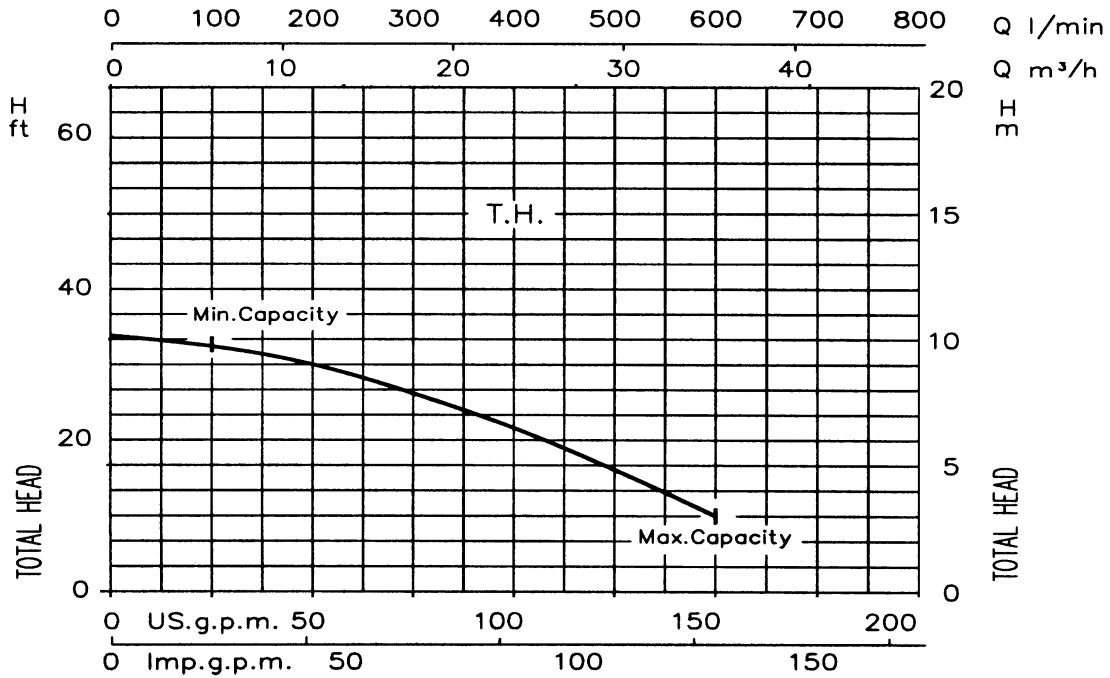

Model DWO
Performance Curve

EBARA Stainless Steel Open Impeller Centrifugal Pumps

DWO 1506 1.5HP

Synchronous Speed: 3450 RPM

Model DWO
Performance Curve

EBARA Stainless Steel Open Impeller Centrifugal Pumps

DWO 2006 2HP

Synchronous Speed: 3450 RPM

Model DWO

EBARA Stainless Steel Open Impeller Centrifugal Pumps

Performance curve

DWO 3006 3HP

Synchronous Speed: 3450 RPM