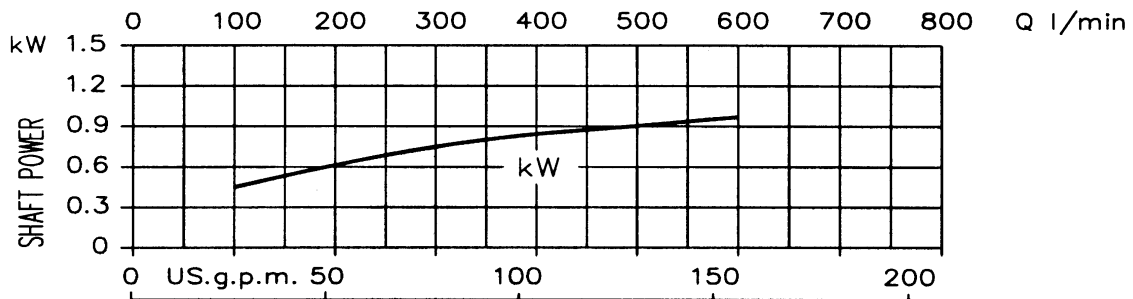

Model DWO
Performance Curve

EBARA Stainless Steel Open Impeller Centrifugal Pumps

DWO 1506 1.5HP

Synchronous Speed: 3450 RPM

Model DWO
Performance Curve

EBARA Stainless Steel Open Impeller Centrifugal Pumps

DWO 2006 2HP

Synchronous Speed: 3450 RPM

Model DWO

EBARA Stainless Steel Open Impeller Centrifugal Pumps

Performance curve

DWO 3006 3HP

Synchronous Speed: 3450 RPM