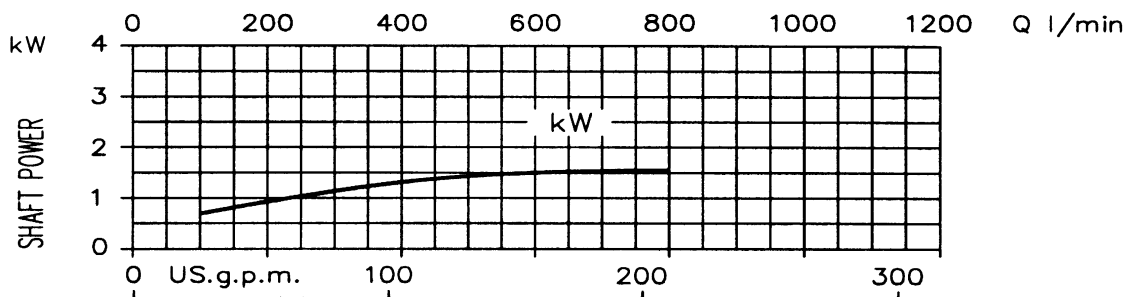

Model DWO
Performance Curve

EBARA Stainless Steel Open Impeller Centrifugal Pumps

DWO 1506 1.5HP

Synchronous Speed: 3450 RPM

Model DWO
Performance Curve

EBARA Stainless Steel Open Impeller Centrifugal Pumps

DWO 2006 2HP

Synchronous Speed: 3450 RPM

Model DWO

EBARA Stainless Steel Open Impeller Centrifugal Pumps

Performance curve

DWO 3006 3HP

Synchronous Speed: 3450 RPM