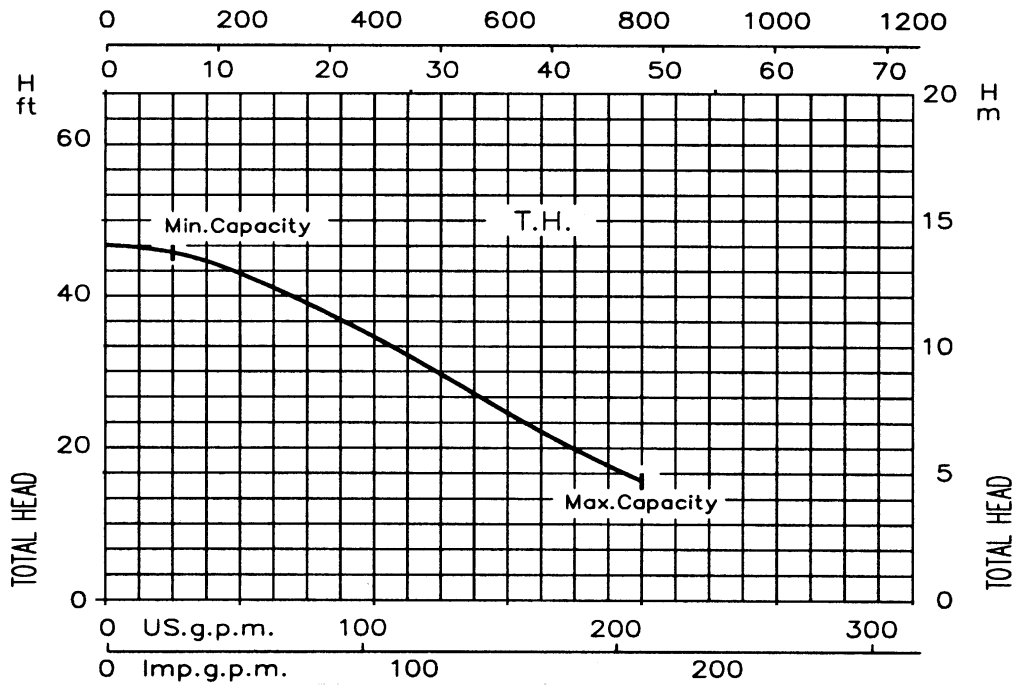

Model DWO
Performance Curve

EBARA Stainless Steel Open Impeller Centrifugal Pumps

DWO 1506 1.5HP

Synchronous Speed: 3450 RPM

Model DWO
Performance Curve

EBARA Stainless Steel Open Impeller Centrifugal Pumps

DWO 2006 2HP

Synchronous Speed: 3450 RPM

Model DWO

EBARA Stainless Steel Open Impeller Centrifugal Pumps

Performance curve

DWO 3006 3HP

Synchronous Speed: 3450 RPM