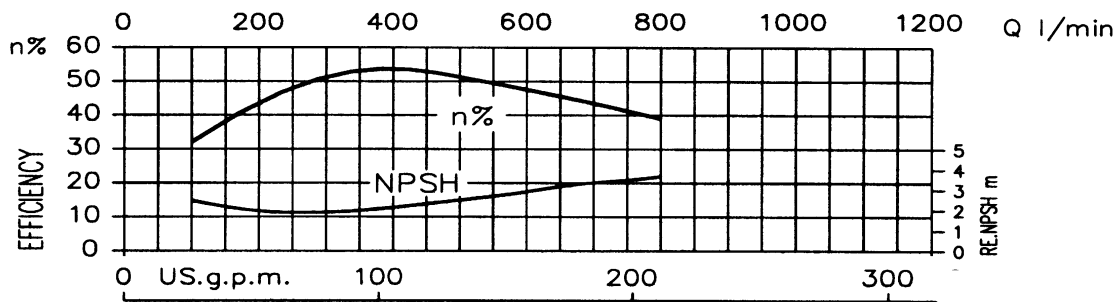

Model DWO
Performance Curve

EBARA Stainless Steel Open Impeller Centrifugal Pumps

DWO 1506 1.5HP

Synchronous Speed: 3450 RPM

Model DWO
Performance Curve

EBARA Stainless Steel Open Impeller Centrifugal Pumps

DWO 2006 2HP

Synchronous Speed: 3450 RPM

Model DWO

EBARA Stainless Steel Open Impeller Centrifugal Pumps

Performance curve

DWO 3006 3HP

Synchronous Speed: 3450 RPM