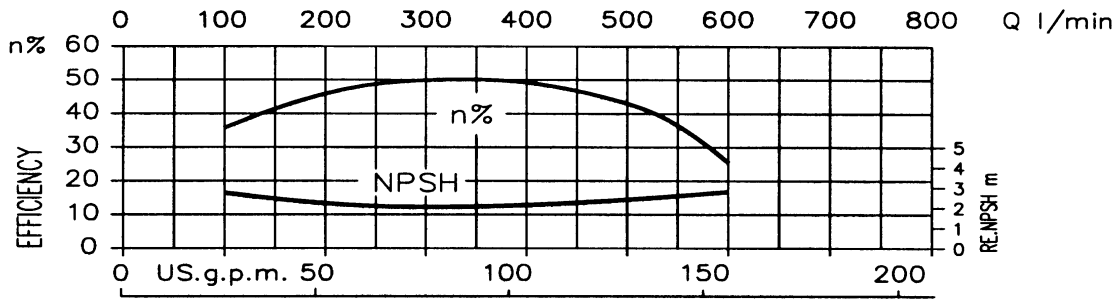

Model DWO
Performance Curve

EBARA Stainless Steel Open Impeller Centrifugal Pumps

DWO 1506 1.5HP

Synchronous Speed: 3450 RPM

Model DWO
Performance Curve

EBARA Stainless Steel Open Impeller Centrifugal Pumps

DWO 2006 2HP

Synchronous Speed: 3450 RPM

Model DWO

EBARA Stainless Steel Open Impeller Centrifugal Pumps

Performance curve

DWO 3006 3HP

Synchronous Speed: 3450 RPM