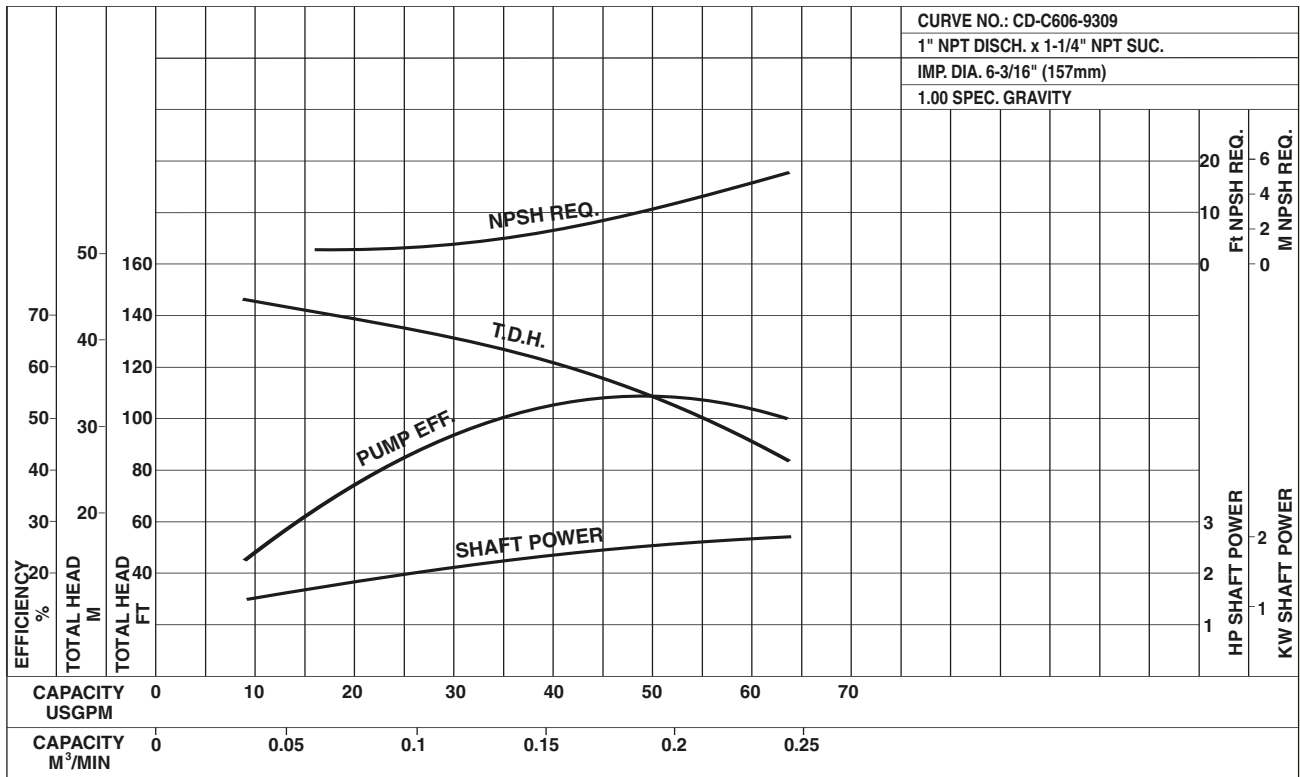

Selection Chart

Synchronous Speed 3450 RPM

Model CDU

EBARA Stainless Steel Centrifugal Pumps

Performance Curves

CDU70/1-3/4 HP

Synchronous Speed: 3450 RPM

Size: 1 x 1 1/4 x 4 1/2

CDU70/3-1 1/2 HP

Synchronous Speed: 3450 RPM

Size: 1 x 1 1/4 x 5 3/16

Model CDU

EBARA Stainless Steel Centrifugal Pumps

Performance Curves

CDU70/5-2HP

Synchronous Speed: 3450 RPM

Size: 1 x 1¹/₄ x 6³/₁₆

CDU120/1-1HP

Synchronous Speed: 3450 RPM

Size: 1 x 1¹/₄ x 4¹/₂

Model CDU
Performance Curves

EBARA Stainless Steel Centrifugal Pumps

CDU120/3-1 1/2 HP

Synchronous Speed: 3450 RPM

Size: 1 x 1 1/4 x 5 3/16

CDU120/5-3HP

Synchronous Speed: 3450 RPM

Size: 1 x 1 1/4 x 6 3/16

Model CDU

EBARA Stainless Steel Centrifugal Pumps

Performance Curves

CDU200/1-1½ HP