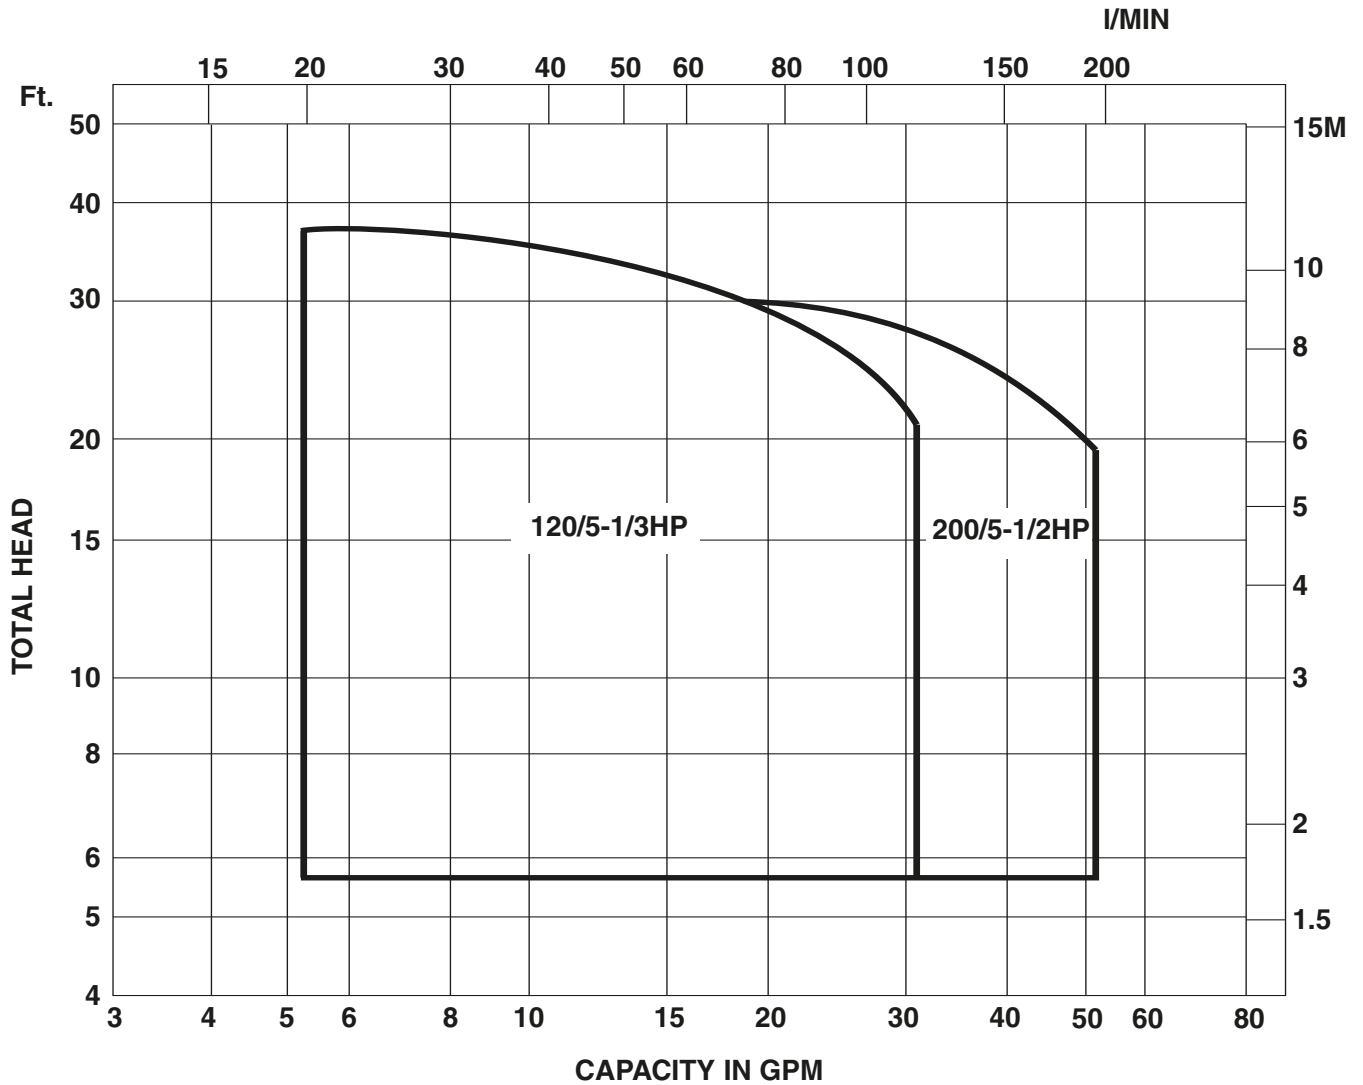

Selection Chart

Synchronous Speed 3450 RPM

Model CDU

EBARA Stainless Steel Centrifugal Pumps

Performance Curves

CDU70/1-3/4 HP

Synchronous Speed: 3450 RPM

Size: 1 x 1 1/4 x 4 1/2

Size: 1 x 1 1/4 x 5 3/16

CDU120/5-3HP

Synchronous Speed: 3450 RPM

Size: 1 x 1 1/4 x 6 3/16

Model CDU

EBARA Stainless Steel Centrifugal Pumps

Performance Curves

CDU200/1-1½ HP

Synchronous Speed: 3450 RPM

Size: 1 x 1½ x 4½

CDU200/3-3HP

Synchronous Speed: 3450 RPM

Size: 1 x 1½ x 5³/₁₆

Model CDU
Performance Curves

EBARA Stainless Steel Centrifugal Pumps

CDU200/5-3HP

Synchronous Speed: 3450 RPM

Size: 1 x 1 1/2 x 5 11/16

Model CDU
Performance Curves

EBARA Stainless Steel Centrifugal Pumps

CDU4 120/5-1/3 HP

Synchronous Speed: 1725 RPM

Size: 1 x 1 1/4 x 6 3/16

CDU4 200/5-1/2 HP