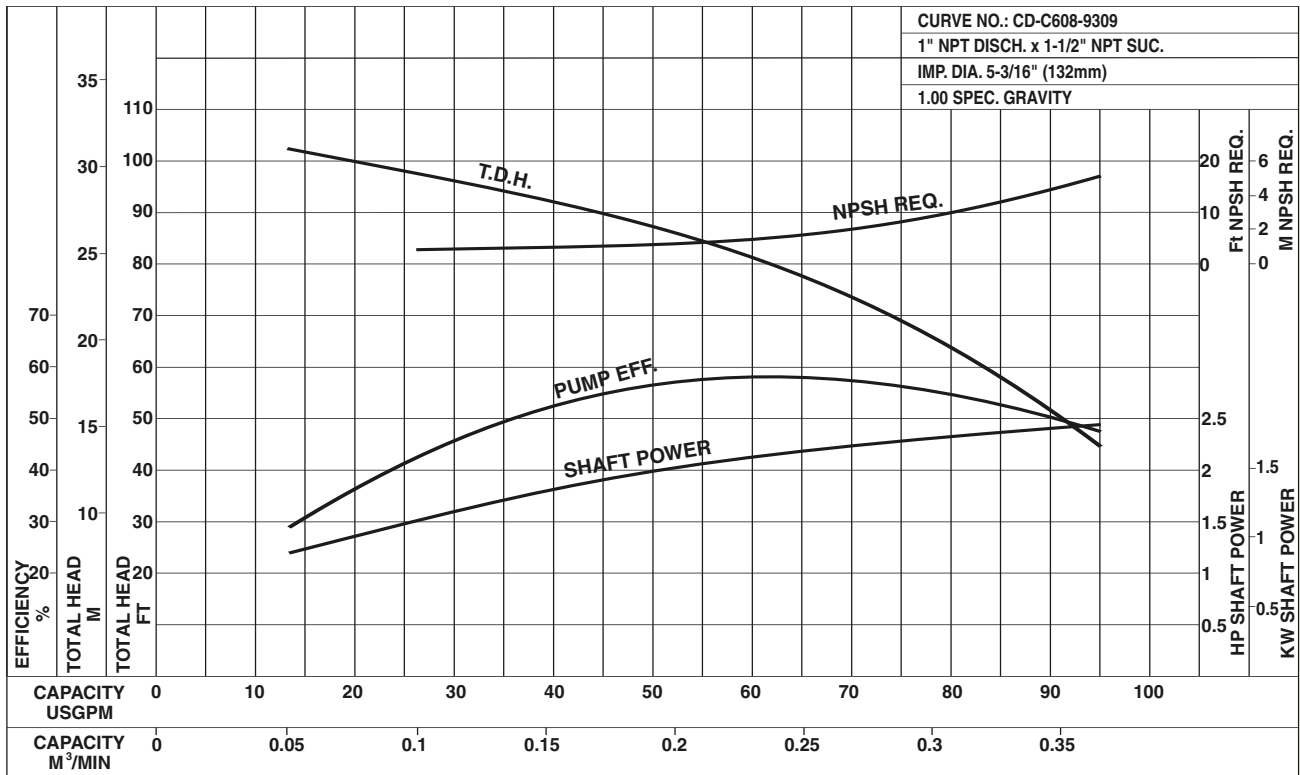

Selection Chart

Synchronous Speed 3450 RPM

Model CDU

EBARA Stainless Steel Centrifugal Pumps

Performance Curves

CDU70/1-3/4 HP

Synchronous Speed: 3450 RPM

Size: 1 x 1 1/4 x 4 1/2

Size: 1 x 1 1/4 x 5 3/16

CDU120/5-3HP

Synchronous Speed: 3450 RPM

Size: 1 x 1 1/4 x 6 3/16

Model CDU

EBARA Stainless Steel Centrifugal Pumps

Performance Curves

CDU200/1-1½ HP

Synchronous Speed: 3450 RPM

Size: 1 x 1½ x 4½

CDU200/3-3HP

Synchronous Speed: 3450 RPM

Size: 1 x 1½ x 5³/₁₆

Model CDU
Performance Curves

EBARA Stainless Steel Centrifugal Pumps

CDU200/5-3HP

Synchronous Speed: 3450 RPM

Size: 1 x 1 1/2 x 5 11/16

Model CDU
Performance Curves

EBARA Stainless Steel Centrifugal Pumps

CDU4 120/5-1/3 HP

Synchronous Speed: 1725 RPM

Size: 1 x 1 1/4 x 6 3/16

CDU4 200/5-1/2 HP