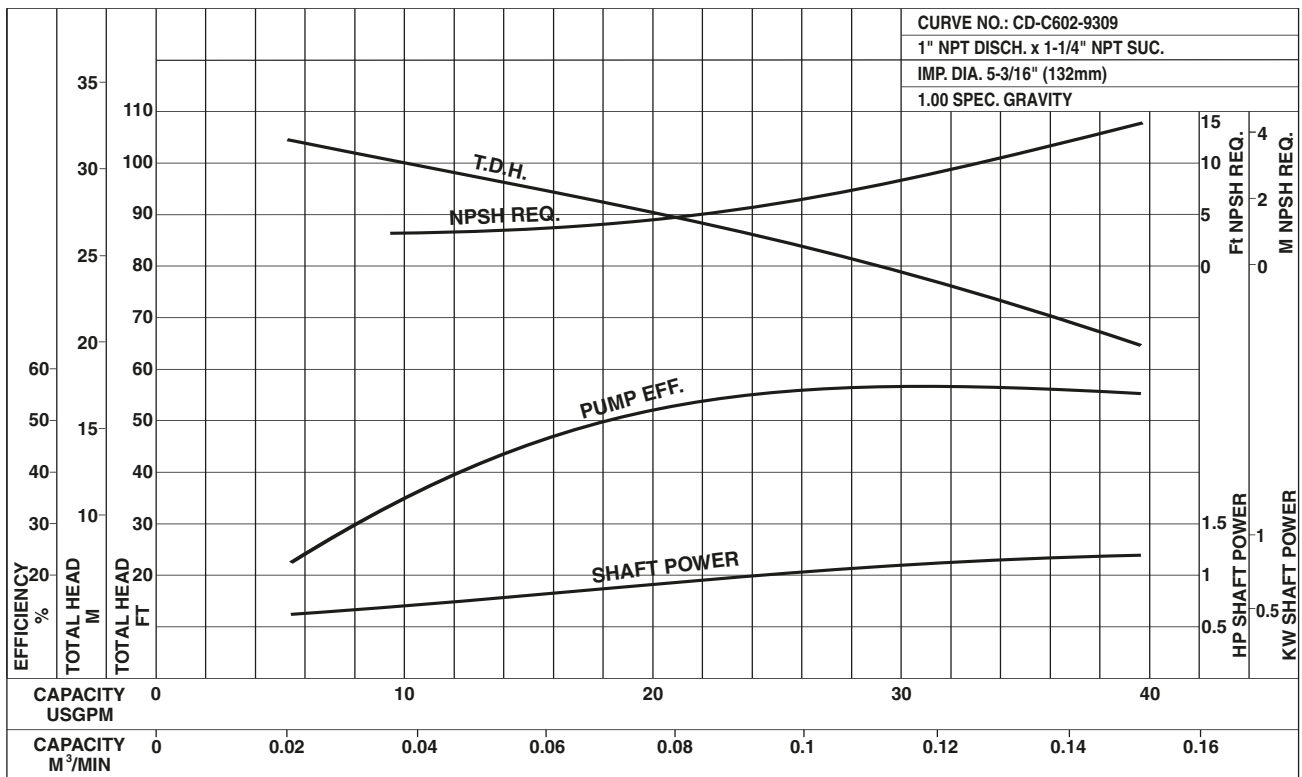

Selection Chart

Synchronous Speed 3450 RPM

Model CDU

EBARA Stainless Steel Centrifugal Pumps

Performance Curves

CDU70/1-3/4 HP

Synchronous Speed: 3450 RPM

Size: 1 x 1 1/4 x 4 1/2

CDU70/3-1 1/2 HP

Synchronous Speed: 3450 RPM

Size: 1 x 1 1/4 x 5 3/16

Model CDU

EBARA Stainless Steel Centrifugal Pumps

Performance Curves

CDU70/5-2HP

Synchronous Speed: 3450 RPM

Size: 1 x 1¹/₄ x 6³/₁₆

CDU120/1-1HP

Synchronous Speed: 3450 RPM

Size: 1 x 1¹/₄ x 4¹/₂

Model CDU
Performance Curves

EBARA Stainless Steel Centrifugal Pumps

CDU120/3-1 1/2 HP

Synchronous Speed: 3450 RPM

Size: 1 x 1 1/4 x 5 3/16

CDU120/5-3HP

Synchronous Speed: 3450 RPM

Size: 1 x 1 1/4 x 6 3/16

Model CDU

EBARA Stainless Steel Centrifugal Pumps

Performance Curves

CDU200/1-1½ HP