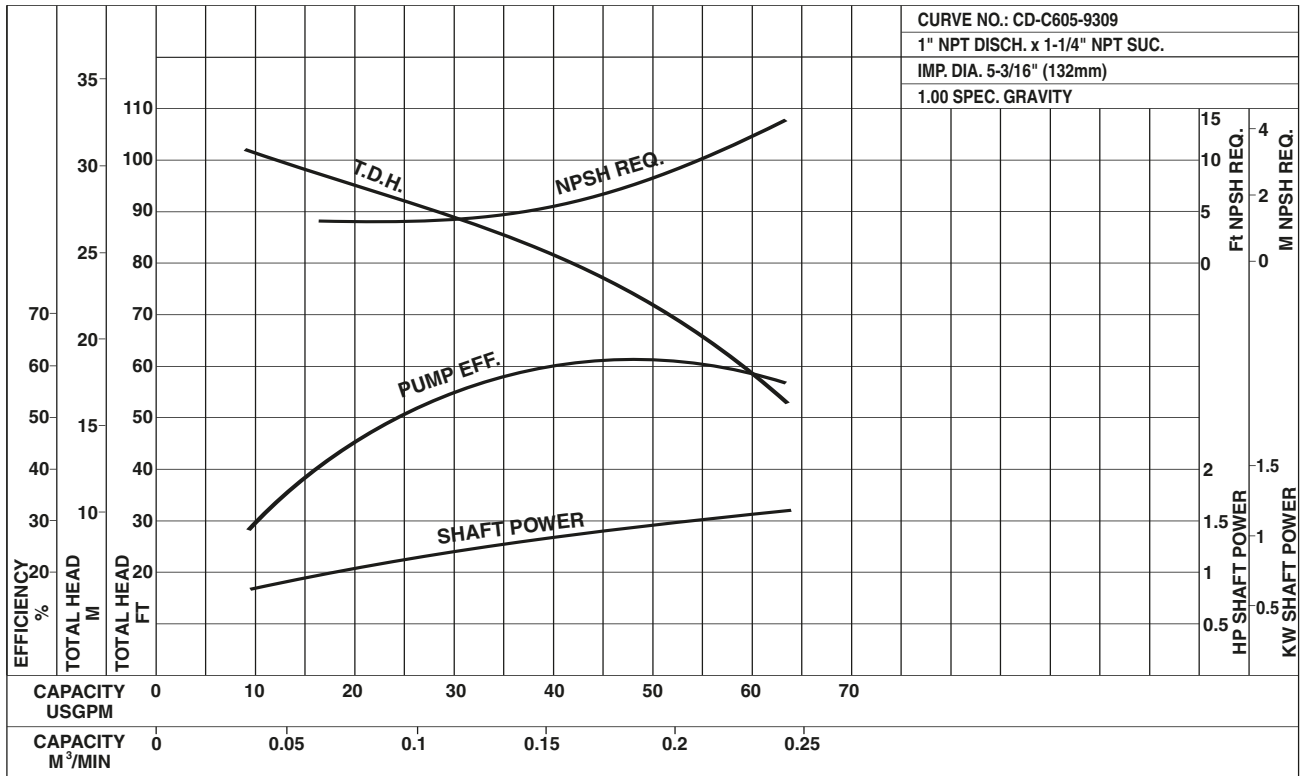

Selection Chart

Synchronous Speed 3450 RPM

Model CDU

EBARA Stainless Steel Centrifugal Pumps

Performance Curves

CDU70/1-3/4 HP

Synchronous Speed: 3450 RPM

Size: 1 x 1 1/4 x 4 1/2

CDU70/3-1 1/2 HP

Synchronous Speed: 3450 RPM

Size: 1 x 1 1/4 x 5 3/16

Model CDU

EBARA Stainless Steel Centrifugal Pumps

Performance Curves

CDU70/5-2HP

Synchronous Speed: 3450 RPM

Size: 1 x 1¹/₄ x 6³/₁₆

CDU120/1-1HP

Synchronous Speed: 3450 RPM

Size: 1 x 1¹/₄ x 4¹/₂

Model CDU
Performance Curves

EBARA Stainless Steel Centrifugal Pumps

CDU120/3-1 1/2 HP

Synchronous Speed: 3450 RPM

Size: 1 x 1 1/4 x 5 3/16

CDU120/5-3HP

Synchronous Speed: 3450 RPM

Size: 1 x 1 1/4 x 6 3/16

Model CDU

EBARA Stainless Steel Centrifugal Pumps

Performance Curves

CDU200/1-1½ HP