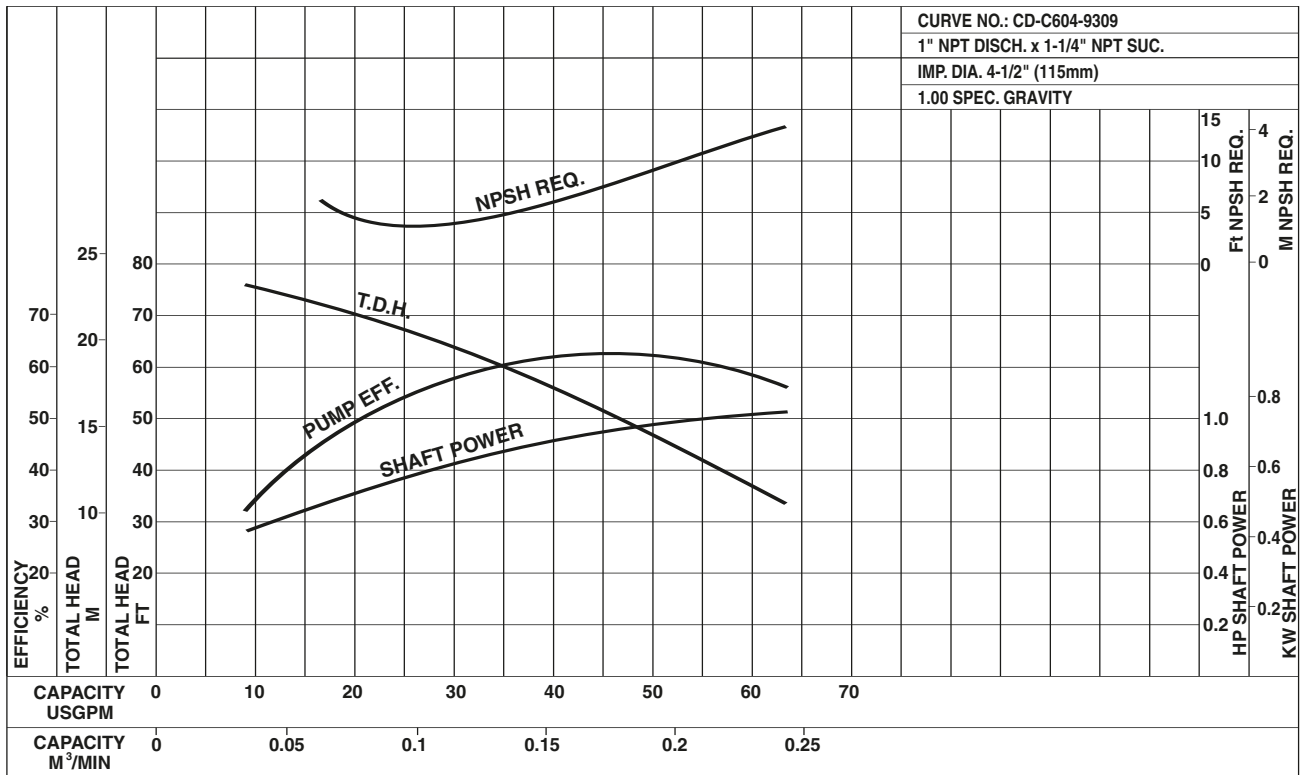

Selection Chart

Synchronous Speed 3450 RPM

Model CDU

EBARA Stainless Steel Centrifugal Pumps

Performance Curves

CDU70/1-3/4 HP

Synchronous Speed: 3450 RPM

Size: 1 x 1 1/4 x 4 1/2

CDU70/3-1 1/2 HP

Synchronous Speed: 3450 RPM

Size: 1 x 1 1/4 x 5 3/16

Model CDU

EBARA Stainless Steel Centrifugal Pumps

Performance Curves

CDU70/5-2HP

Synchronous Speed: 3450 RPM

Size: 1 x 1¹/₄ x 6³/₁₆

CDU120/1-1HP

Synchronous Speed: 3450 RPM

Size: 1 x 1¹/₄ x 4¹/₂

Model CDU
Performance Curves

EBARA Stainless Steel Centrifugal Pumps

CDU120/3-1 1/2 HP

Synchronous Speed: 3450 RPM

Size: 1 x 1 1/4 x 5 3/16

CDU120/5-3HP

Synchronous Speed: 3450 RPM

Size: 1 x 1 1/4 x 6 3/16

Model CDU

EBARA Stainless Steel Centrifugal Pumps

Performance Curves

CDU200/1-1½ HP