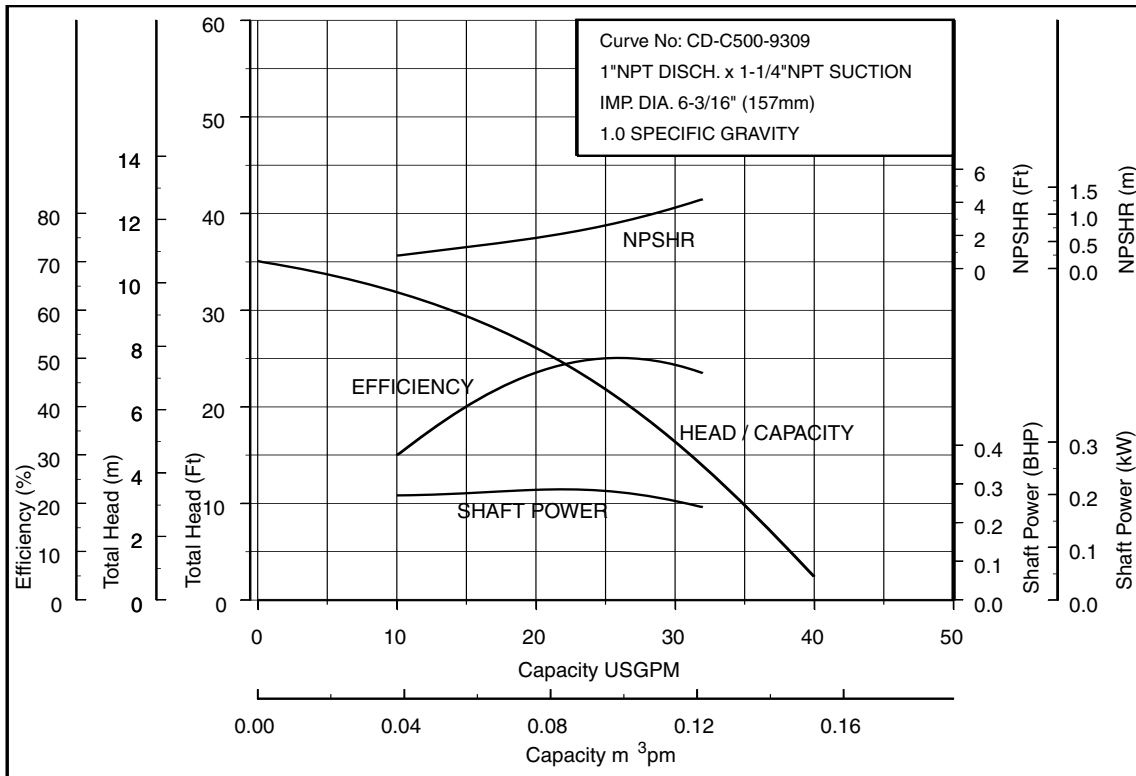

Synchronous Speed: 3450 RPM

Size: 1 x 1½ x 4½

CDU200/3-3HP

Synchronous Speed: 3450 RPM

Size: 1 x 1½ x 5³/₁₆

Model CDU
Performance Curves

EBARA Stainless Steel Centrifugal Pumps

CDU200/5-3HP

Synchronous Speed: 3450 RPM

Size: 1 x 1 1/2 x 5 11/16

Model CDU
Performance Curves

EBARA Stainless Steel Centrifugal Pumps

CDU4 120/5-1/3 HP

Synchronous Speed: 1725 RPM

Size: 1 x 1 1/4 x 6 3/16

CDU4 200/5-1/2 HP

Synchronous Speed: 1725 RPM

Size: 1 x 1 1/2 x 5 11/16