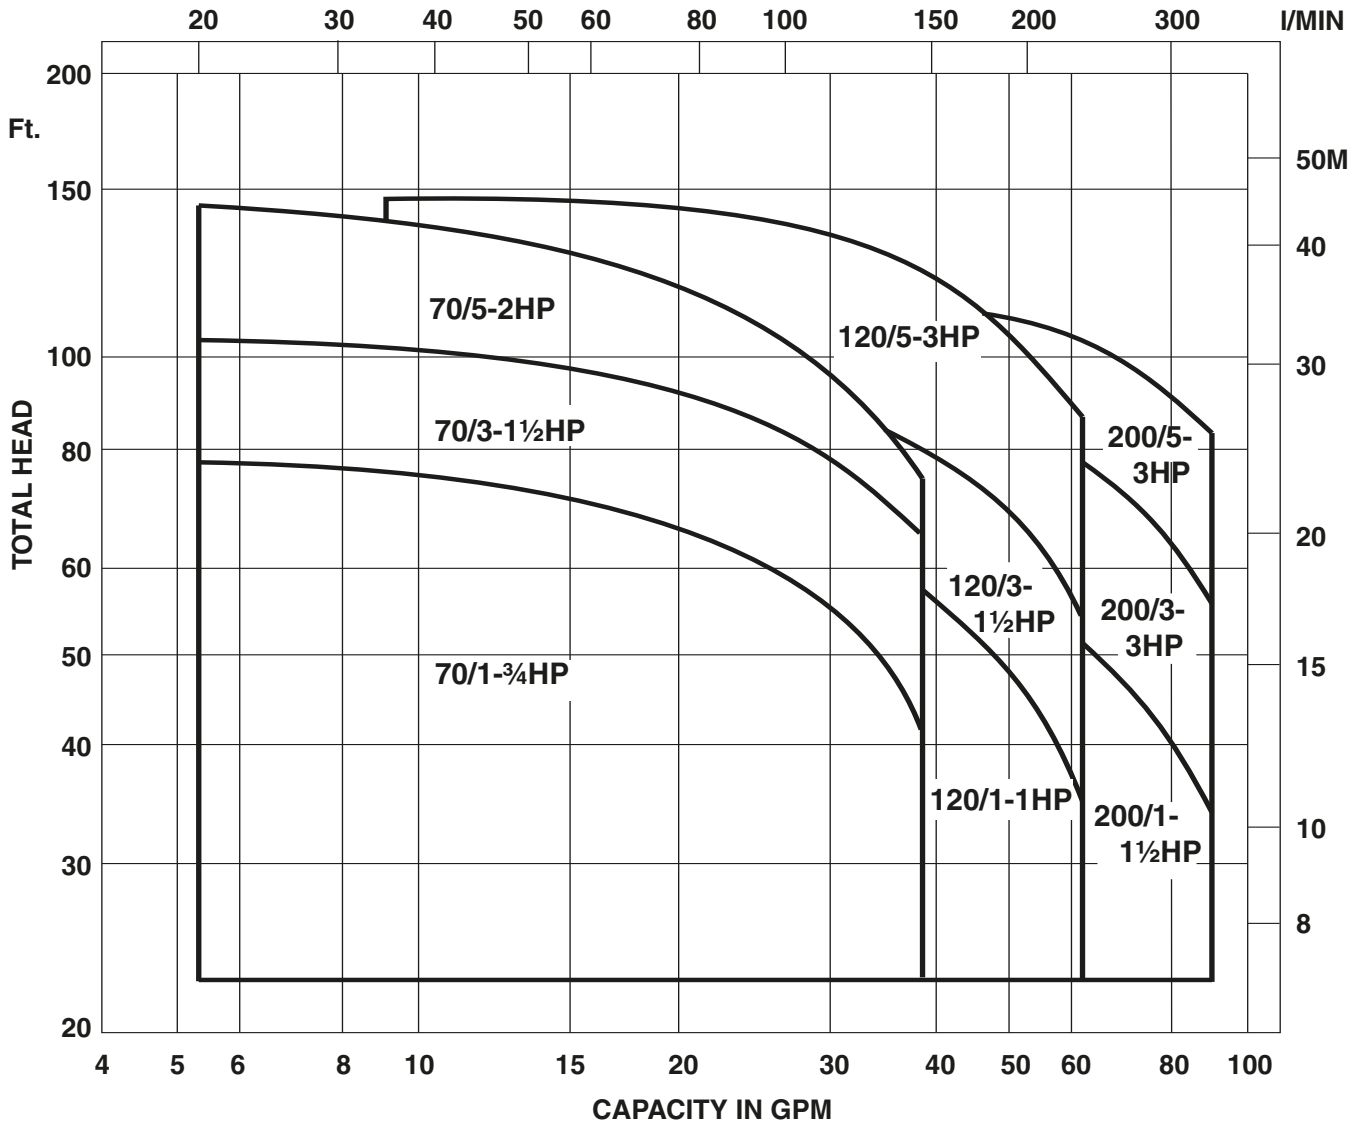

Selection Chart

Synchronous Speed 3450 RPM

Model CDU

EBARA Stainless Steel Centrifugal Pumps

Performance Curves

CDU70/1-3/4 HP

Synchronous Speed: 3450 RPM

Size: 1 x 1 1/4 x 4 1/2

CDU70/3-1 1/2 HP

Synchronous Speed: 3450 RPM

Size: 1 x 1 1/4 x 5 3/16

Model CDU

EBARA Stainless Steel Centrifugal Pumps

Performance Curves

CDU70/5-2HP

Synchronous Speed: 3450 RPM

Size: 1 x 1¹/₄ x 6³/₁₆

CDU120/1-1HP

Synchronous Speed: 3450 RPM

Size: 1 x 1¹/₄ x 4¹/₂

Model CDU
Performance Curves

EBARA Stainless Steel Centrifugal Pumps

CDU120/3-1 1/2 HP

Synchronous Speed: 3450 RPM

Size: 1 x 1 1/4 x 5 3/16

CDU120/5-3HP

Synchronous Speed: 3450 RPM

Size: 1 x 1 1/4 x 6 3/16

Model CDU

EBARA Stainless Steel Centrifugal Pumps

Performance Curves

CDU200/1-1½ HP