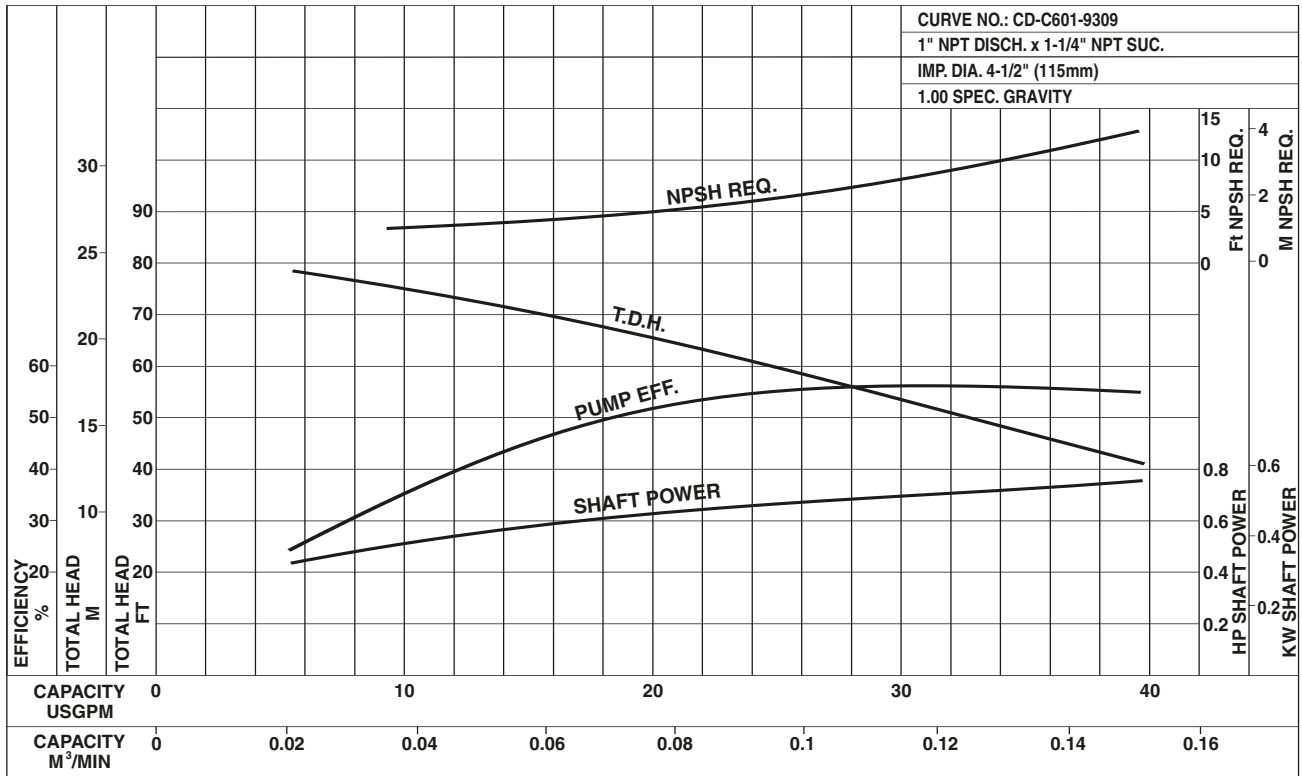

Selection Chart

Synchronous Speed 3450 RPM

Model CDU

EBARA Stainless Steel Centrifugal Pumps

Performance Curves

CDU70/1-3/4 HP

Synchronous Speed: 3450 RPM

Size: 1 x 1 1/4 x 4 1/2

CDU70/3-1 1/2 HP

Synchronous Speed: 3450 RPM

Size: 1 x 1 1/4 x 5 3/16

Model CDU

EBARA Stainless Steel Centrifugal Pumps

Performance Curves

CDU70/5-2HP

Synchronous Speed: 3450 RPM

Size: 1 x 1¹/₄ x 6³/₁₆

CDU120/1-1HP

Synchronous Speed: 3450 RPM

Size: 1 x 1¹/₄ x 4¹/₂

Model CDU
Performance Curves

EBARA Stainless Steel Centrifugal Pumps

CDU120/3-1 1/2 HP

Synchronous Speed: 3450 RPM

Size: 1 x 1 1/4 x 5 3/16

CDU120/5-3HP

Synchronous Speed: 3450 RPM

Size: 1 x 1 1/4 x 6 3/16

Model CDU

EBARA Stainless Steel Centrifugal Pumps

Performance Curves

CDU200/1-1½ HP