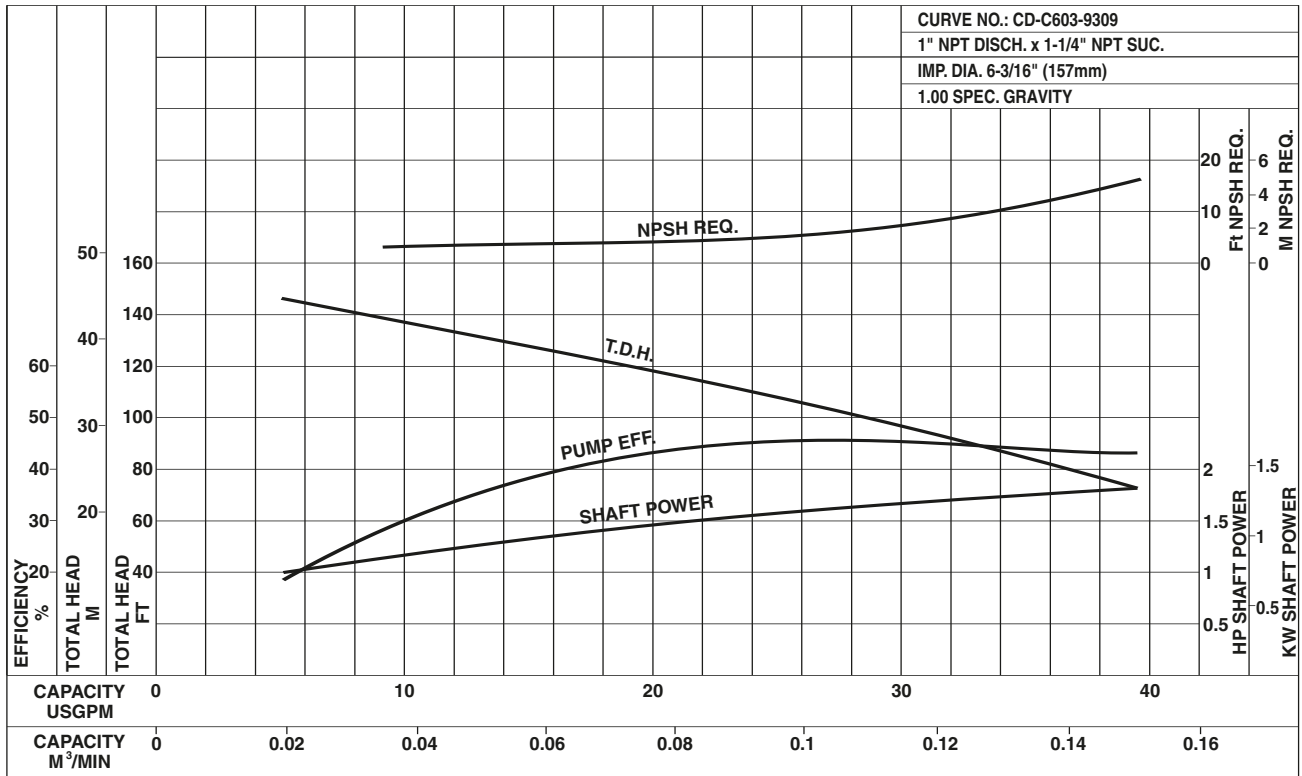

Selection Chart

Synchronous Speed 3450 RPM

Model CDU

EBARA Stainless Steel Centrifugal Pumps

Performance Curves

CDU70/1-3/4 HP

Synchronous Speed: 3450 RPM

Size: 1 x 1 1/4 x 4 1/2

CDU70/3-1 1/2 HP

Synchronous Speed: 3450 RPM

Size: 1 x 1 1/4 x 5 3/16

Model CDU

EBARA Stainless Steel Centrifugal Pumps

Performance Curves

CDU70/5-2HP

Synchronous Speed: 3450 RPM

Size: 1 x 1¹/₄ x 6³/₁₆

CDU120/1-1HP

Synchronous Speed: 3450 RPM

Size: 1 x 1¹/₄ x 4¹/₂

Model CDU
Performance Curves

EBARA Stainless Steel Centrifugal Pumps

CDU120/3-1 1/2 HP

Synchronous Speed: 3450 RPM

Size: 1 x 1 1/4 x 5 3/16

CDU120/5-3HP

Synchronous Speed: 3450 RPM

Size: 1 x 1 1/4 x 6 3/16

Model CDU

EBARA Stainless Steel Centrifugal Pumps

Performance Curves

CDU200/1-1½ HP