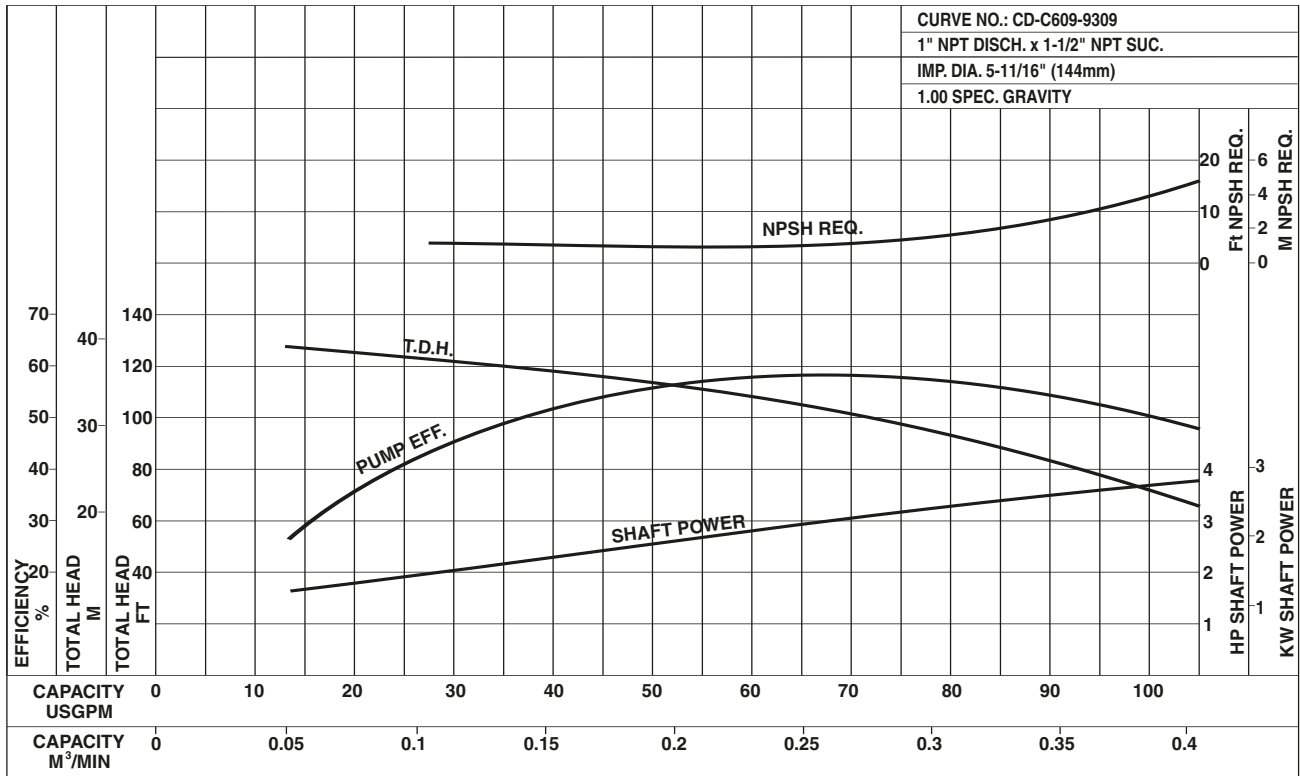

Selection Chart

Synchronous Speed 3450 RPM

Model CDU

EBARA Stainless Steel Centrifugal Pumps

Performance Curves

CDU70/1-3/4 HP

Synchronous Speed: 3450 RPM

Size: 1 x 1 1/4 x 4 1/2

Size: 1 x 1 1/4 x 5 3/16

CDU120/5-3HP

Synchronous Speed: 3450 RPM

Size: 1 x 1 1/4 x 6 3/16

Model CDU

EBARA Stainless Steel Centrifugal Pumps

Performance Curves

CDU200/1-1½ HP

Synchronous Speed: 3450 RPM

Size: 1 x 1½ x 4½

CDU200/3-3HP

Synchronous Speed: 3450 RPM

Size: 1 x 1½ x 5³/₁₆

Model CDU
Performance Curves

EBARA Stainless Steel Centrifugal Pumps

CDU200/5-3HP

Synchronous Speed: 3450 RPM

Size: 1 x 1 1/2 x 5 11/16

Model CDU
Performance Curves

EBARA Stainless Steel Centrifugal Pumps

CDU4 120/5-1/3 HP

Synchronous Speed: 1725 RPM

Size: 1 x 1 1/4 x 6 3/16

CDU4 200/5-1/2 HP