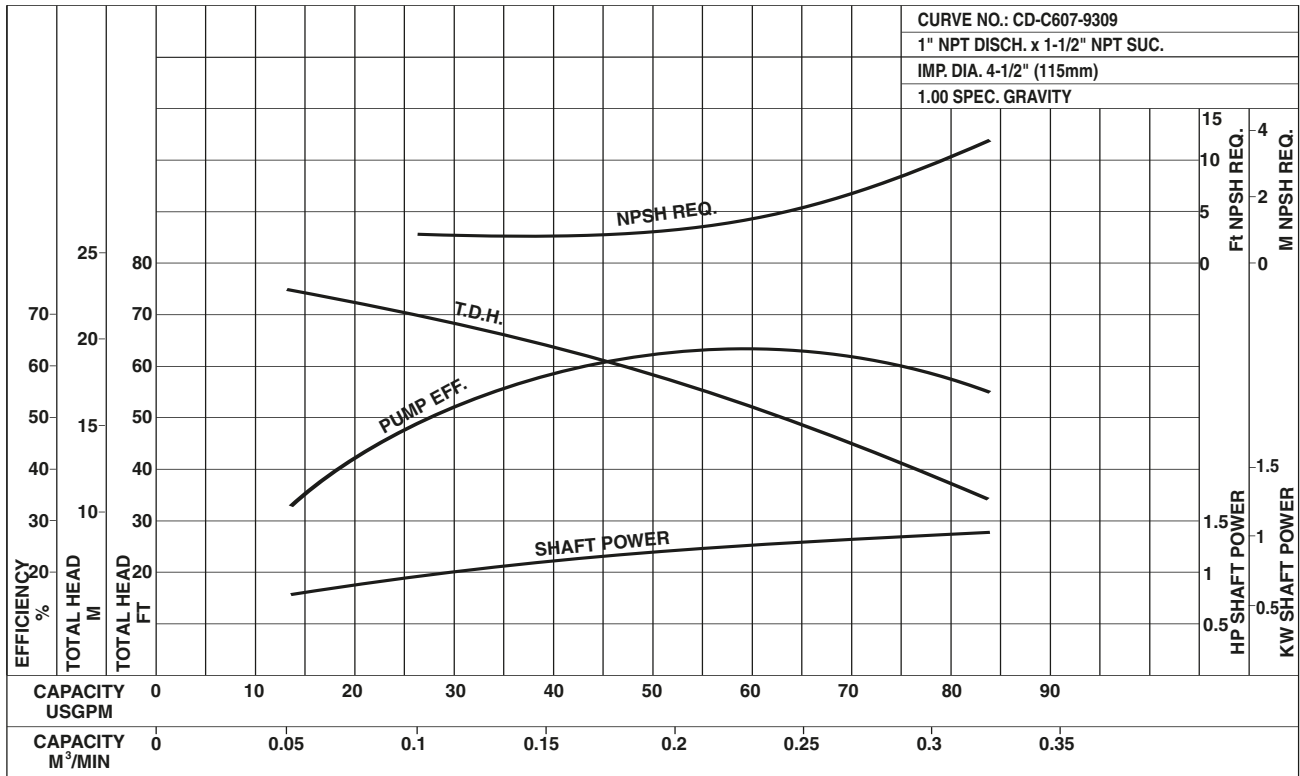

Selection Chart

Synchronous Speed 3450 RPM

Model CDU

EBARA Stainless Steel Centrifugal Pumps

Performance Curves

CDU70/1-3/4 HP

Synchronous Speed: 3450 RPM

Size: 1 x 1 1/4 x 4 1/2

Size: 1 x 1¹/₄ x 6³/₁₆

CDU120/1-1HP

Synchronous Speed: 3450 RPM

Size: 1 x 1¹/₄ x 4¹/₂

Model CDU
Performance Curves

EBARA Stainless Steel Centrifugal Pumps

CDU120/3-1 1/2 HP

Synchronous Speed: 3450 RPM

Size: 1 x 1 1/4 x 5 3/16

CDU120/5-3HP

Synchronous Speed: 3450 RPM

Size: 1 x 1 1/4 x 6 3/16

Model CDU

EBARA Stainless Steel Centrifugal Pumps

Performance Curves

CDU200/1-1½ HP

Synchronous Speed: 3450 RPM

Size: 1 x 1½ x 4½

CDU200/3-3HP

Synchronous Speed: 3450 RPM

Size: 1 x 1½ x 5³/₁₆

Model CDU
Performance Curves

EBARA Stainless Steel Centrifugal Pumps

CDU200/5-3HP